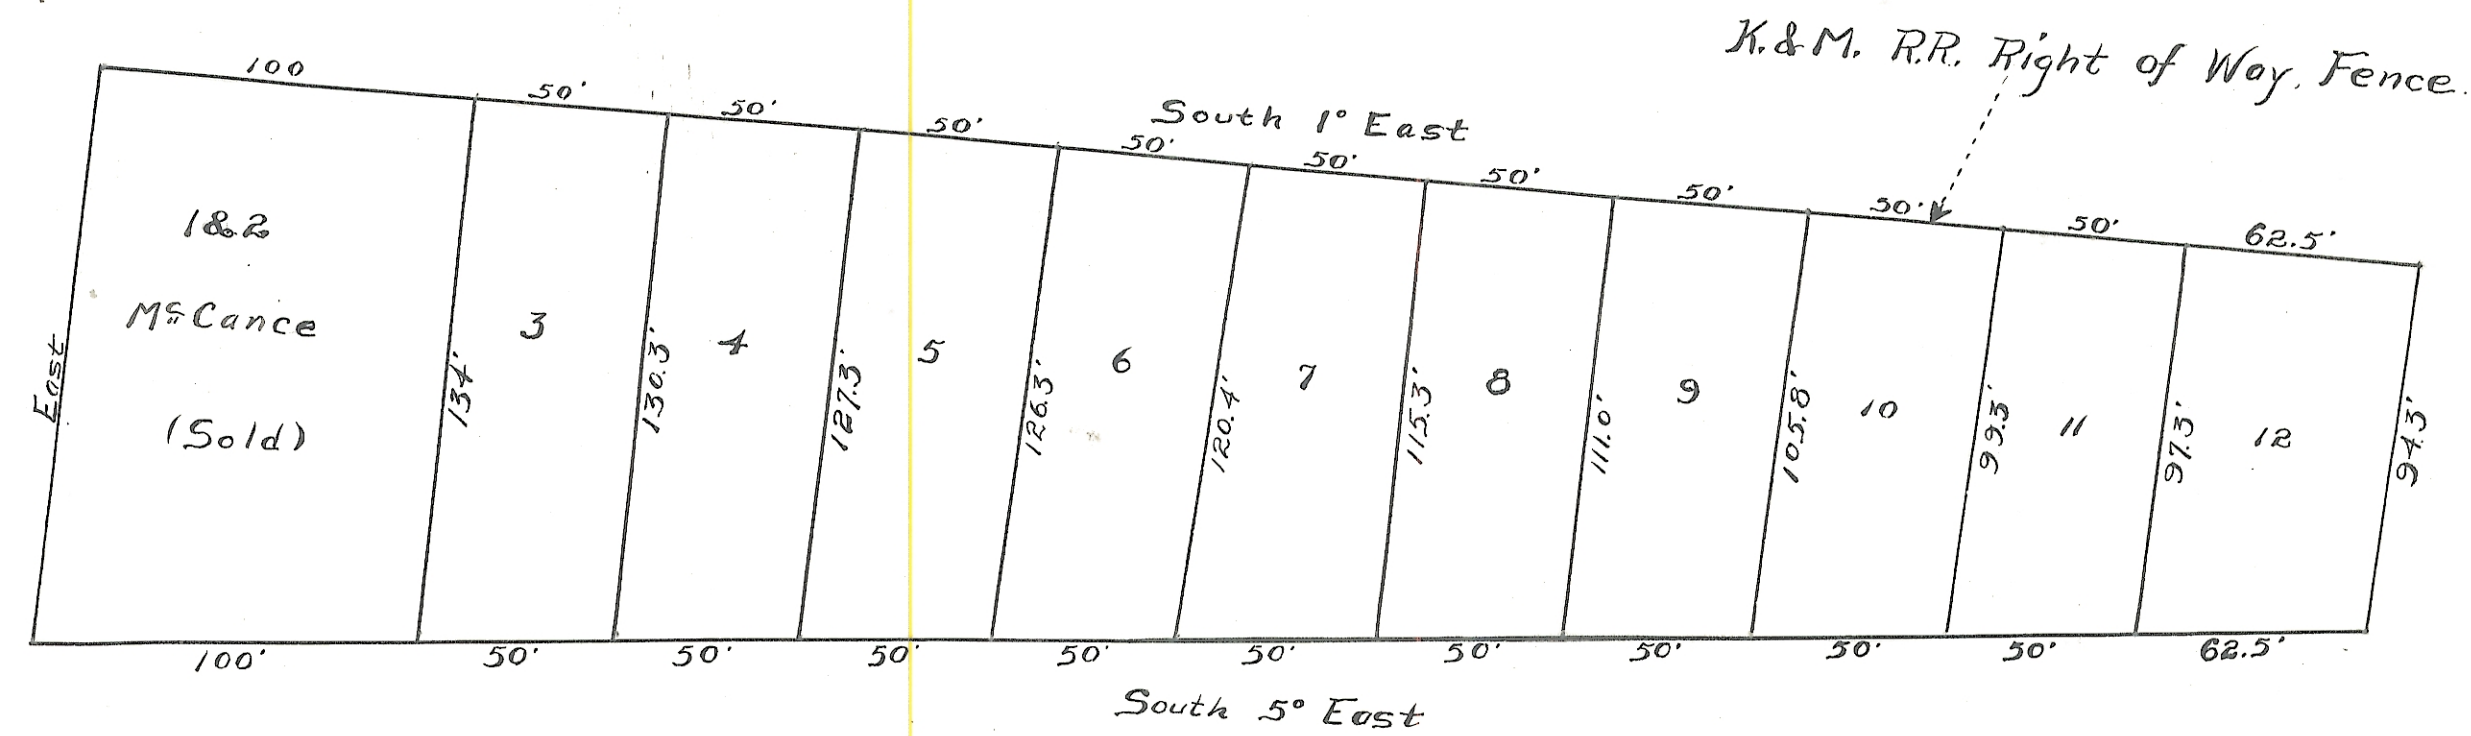

PLAT B

PLAN OF LOTS OF THE W.P. RICE MINING COMPANY PALOS, OHIO

LOCATED IN SEC. 11, TRIMBLE TWP

ENVELOPE: 258B
W.P. RICE MINING CO
SECTION 11
TRIMBLE TWP

Scale 1" = 50'
9/14/20

The W.P. Rice Mining Co.,
By: W.P. Rice - Pres.
Witness to signature - - - C.C. Rice.