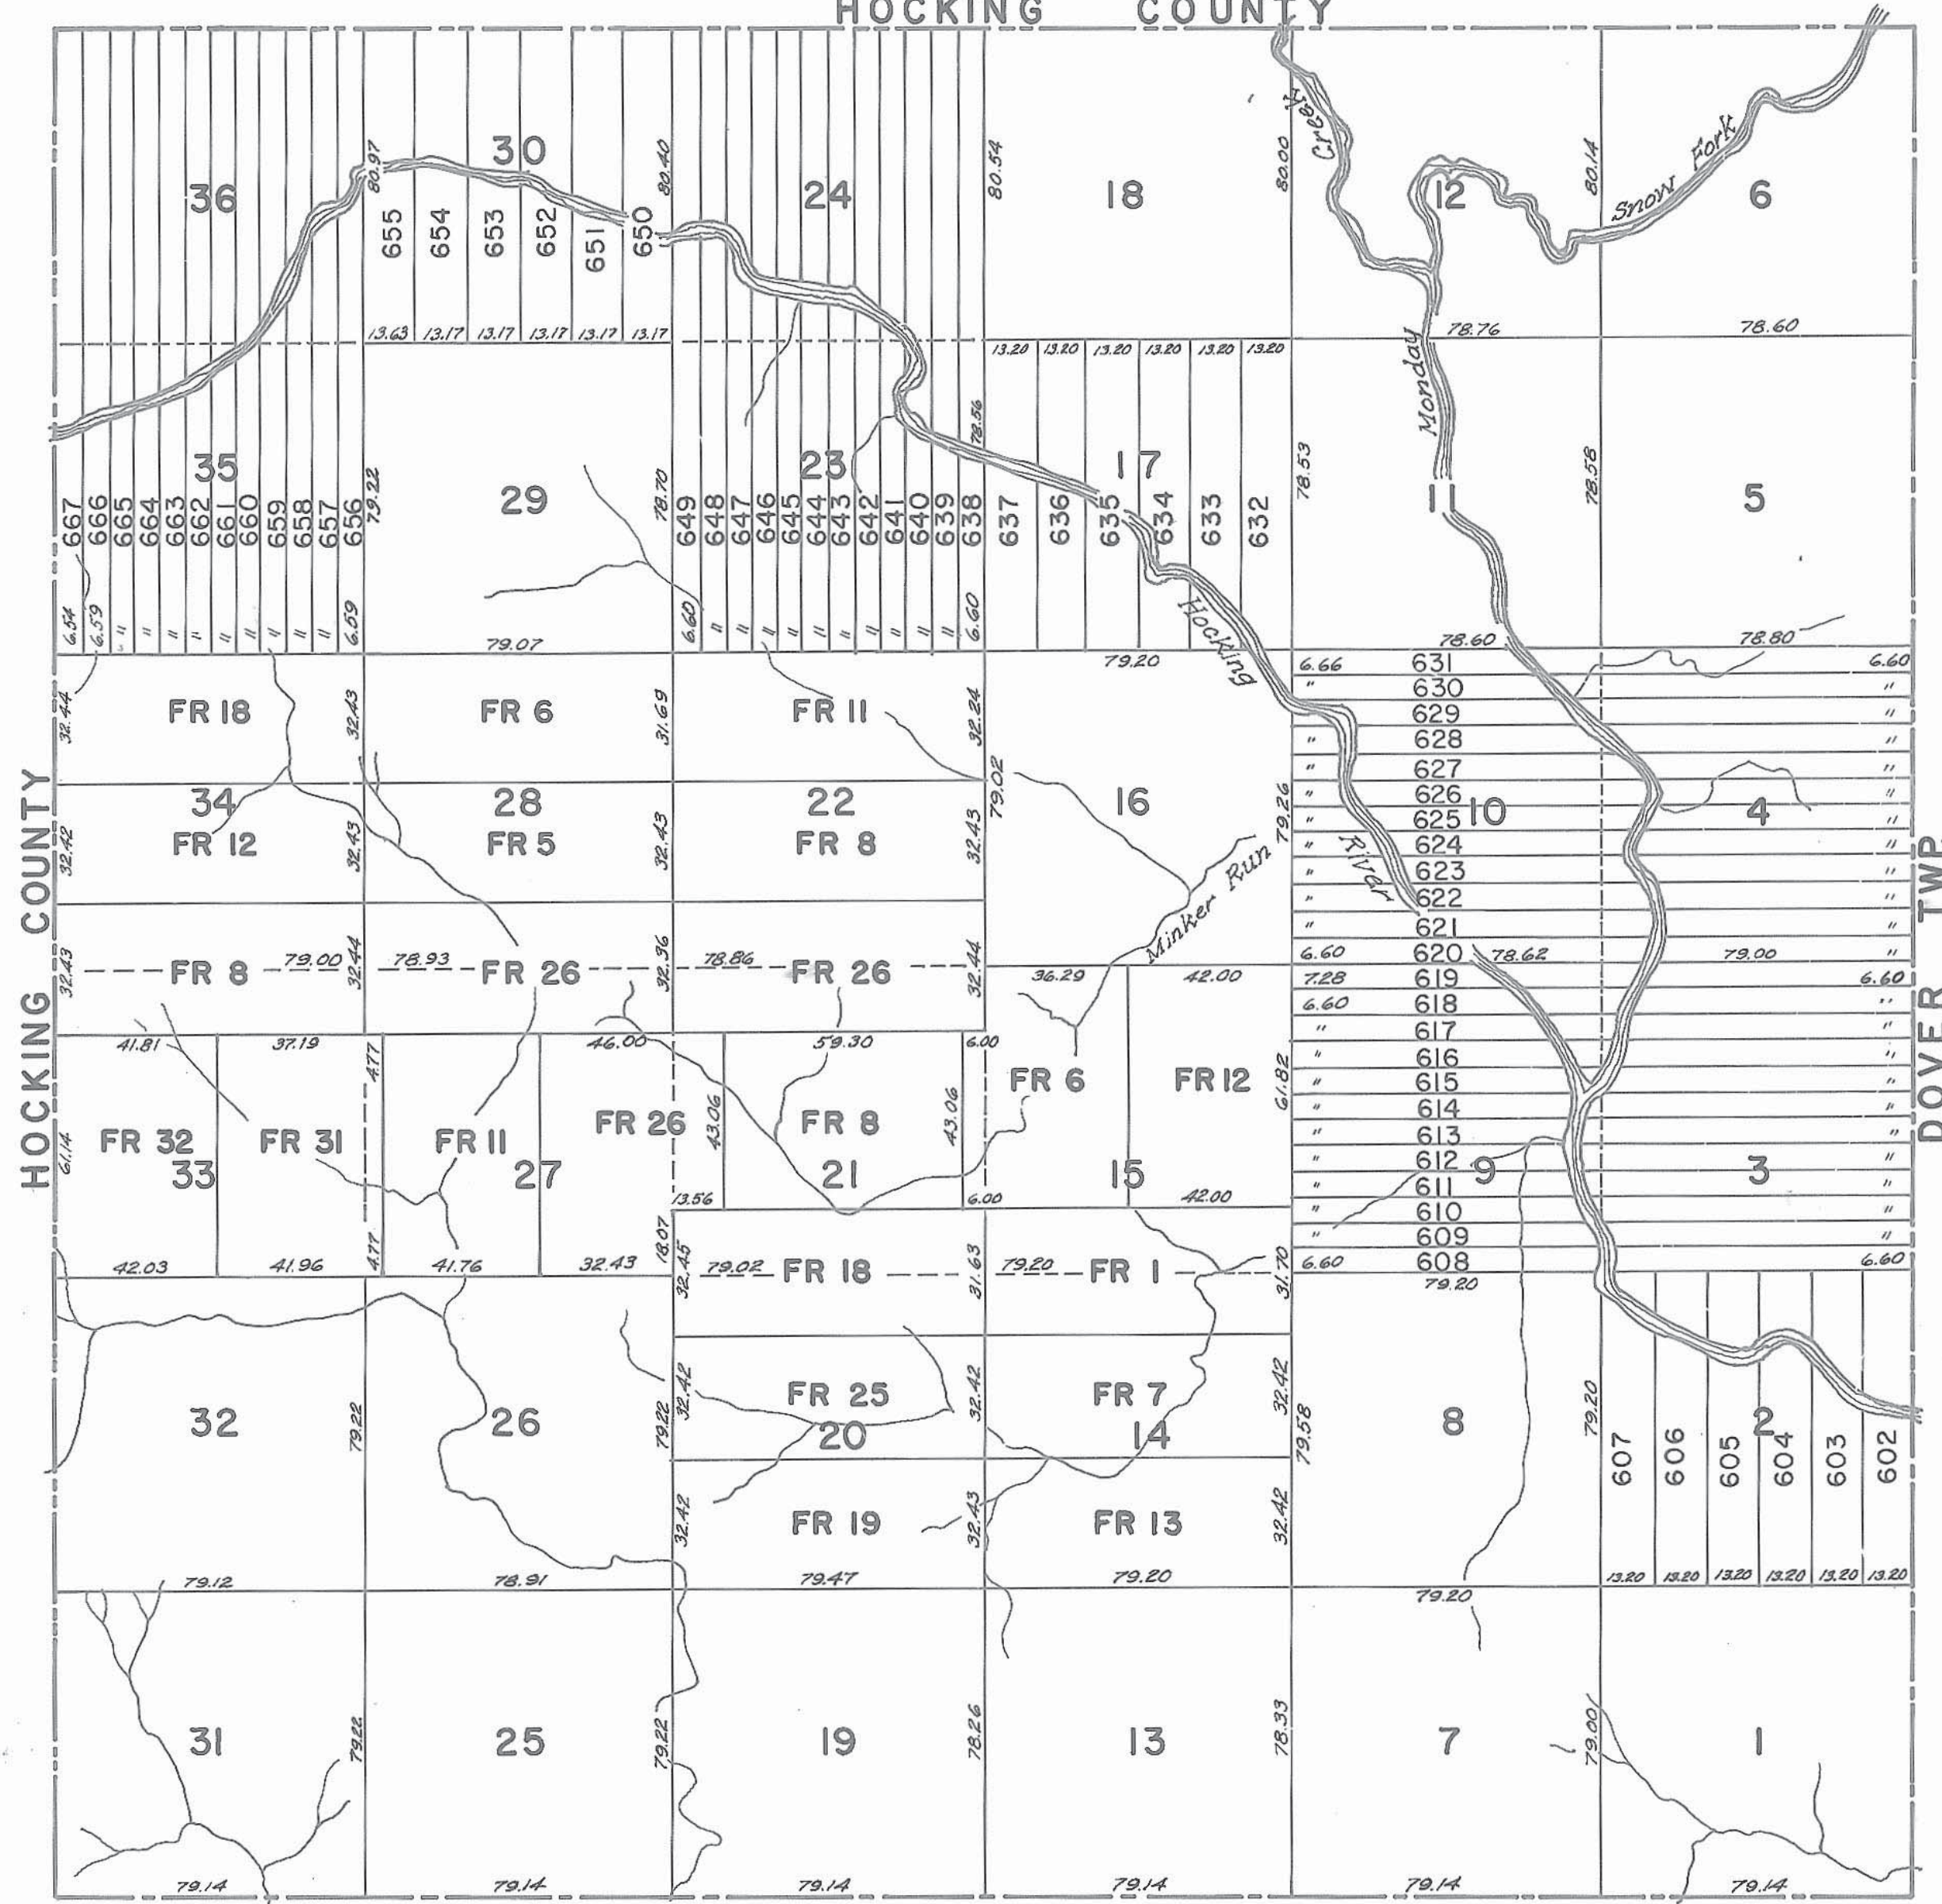

# OUTLINE MAP

## ATHENS COUNTY AUDITOR TAX PLAT

Scale 1" = 40 Chains

York Twp.  
T-12 R-15

### HOCKING COUNTY

### WATERLOO TWP.

Dimensions shown are from P. 84 Q.C.P. Records Athens County Recorder's Office