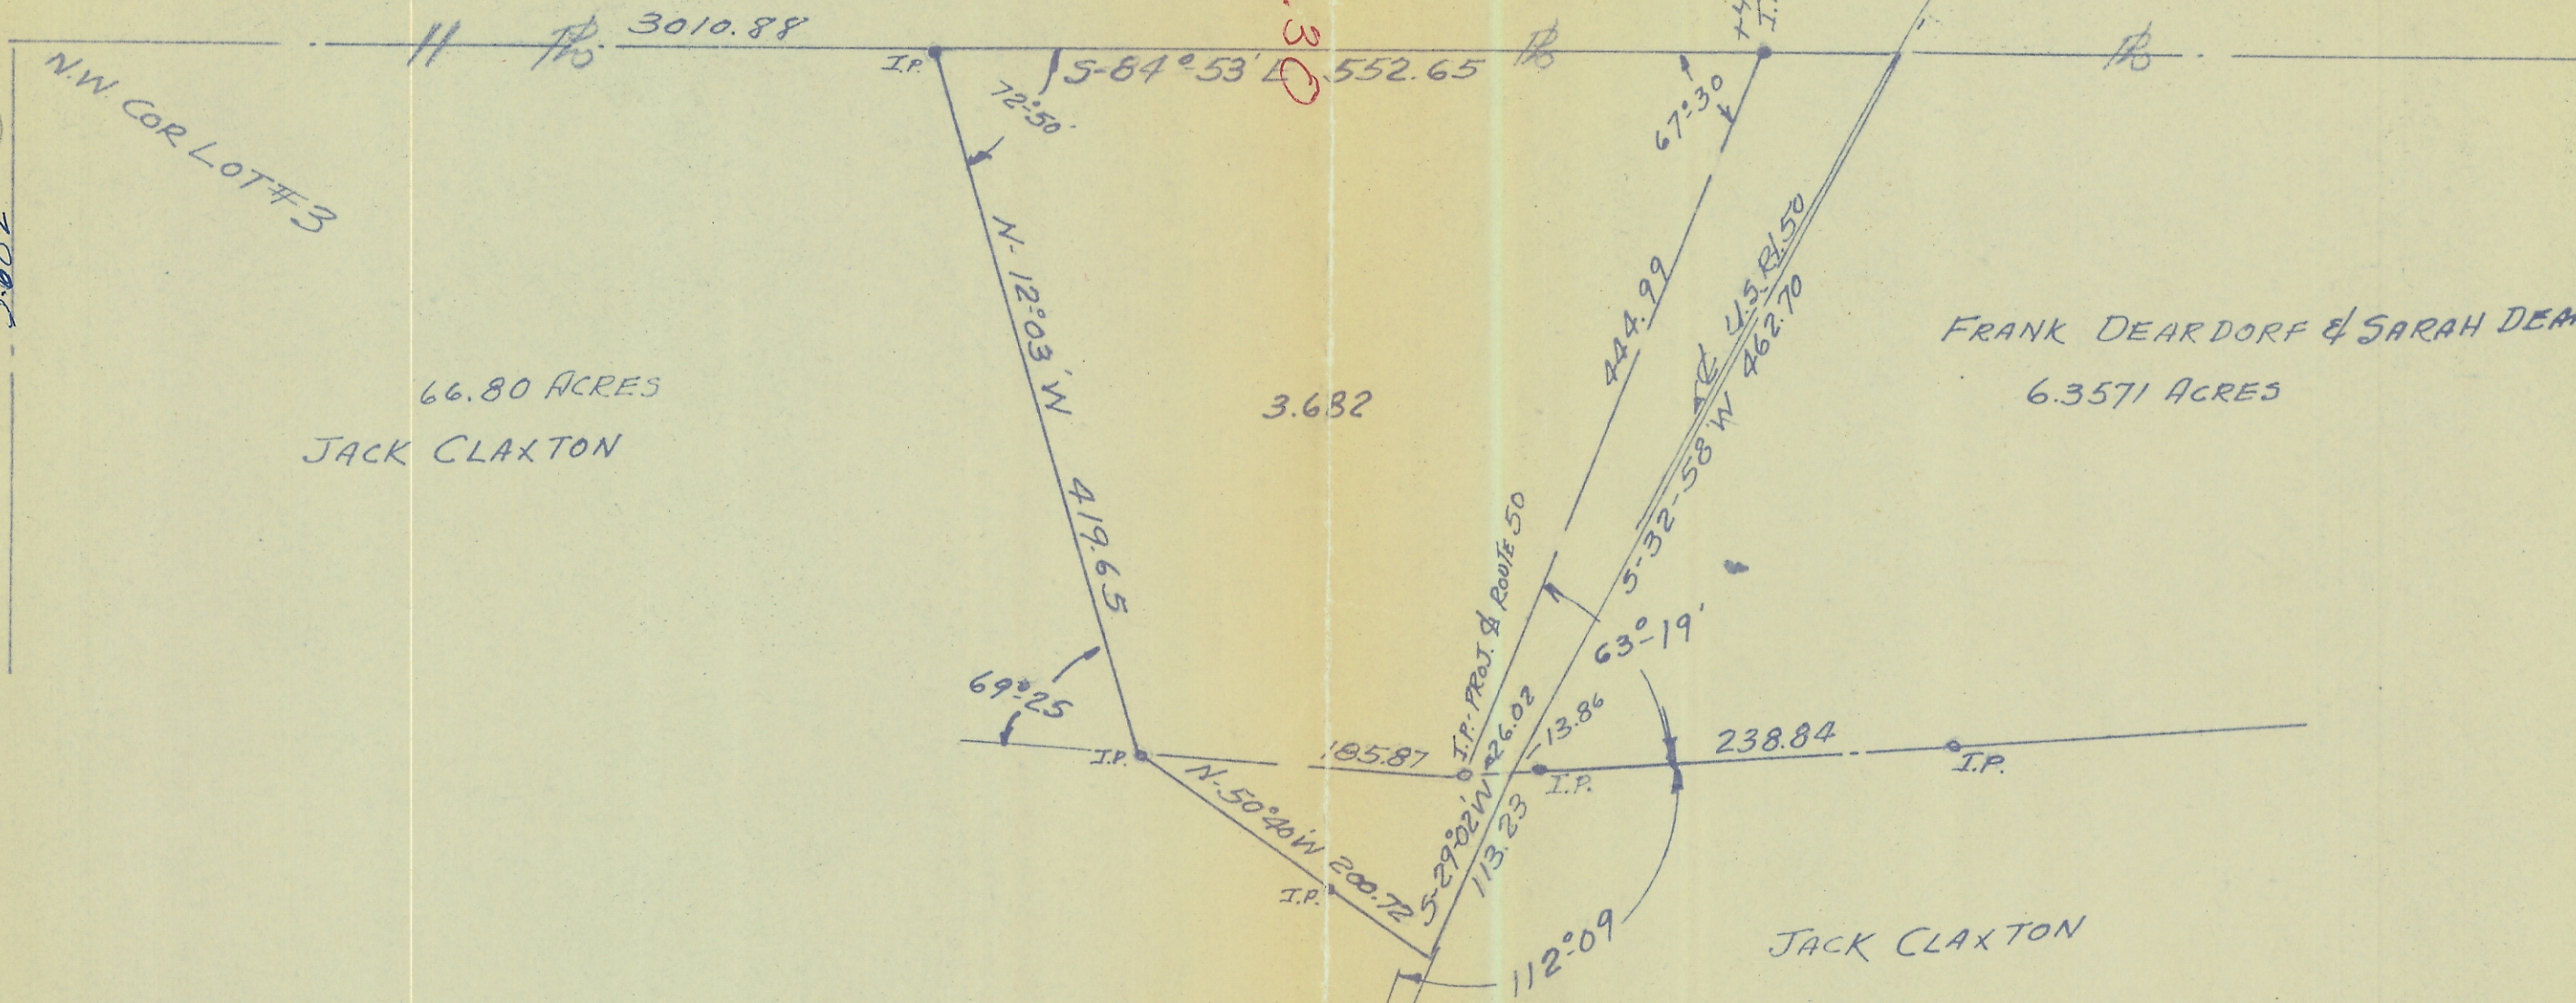

Sec 30
Alexander
C. CLYDE & FERN WHITLATCH
209-47

Sec 30 Alexander
SW 3.682

66.80 ACRES
JACK CLAXTON

3.682

FRANK DEARDORF & SARAH DEARDORF
6.3571 ACRES

JACK CLAXTON

SURVEY OF 3.682 ACRES TRACT
LOCATED IN LOT 3, SEC. 30, ALEXANDER TOWNSHIP, ATHENS Co, OHIO.
SOLD BY JACK CLAXTON &
TO
SURVEYED BY F.A. DIXON
SCALE 1" = 100, MAR. 19, 1964

U.S.
ROUTE 50