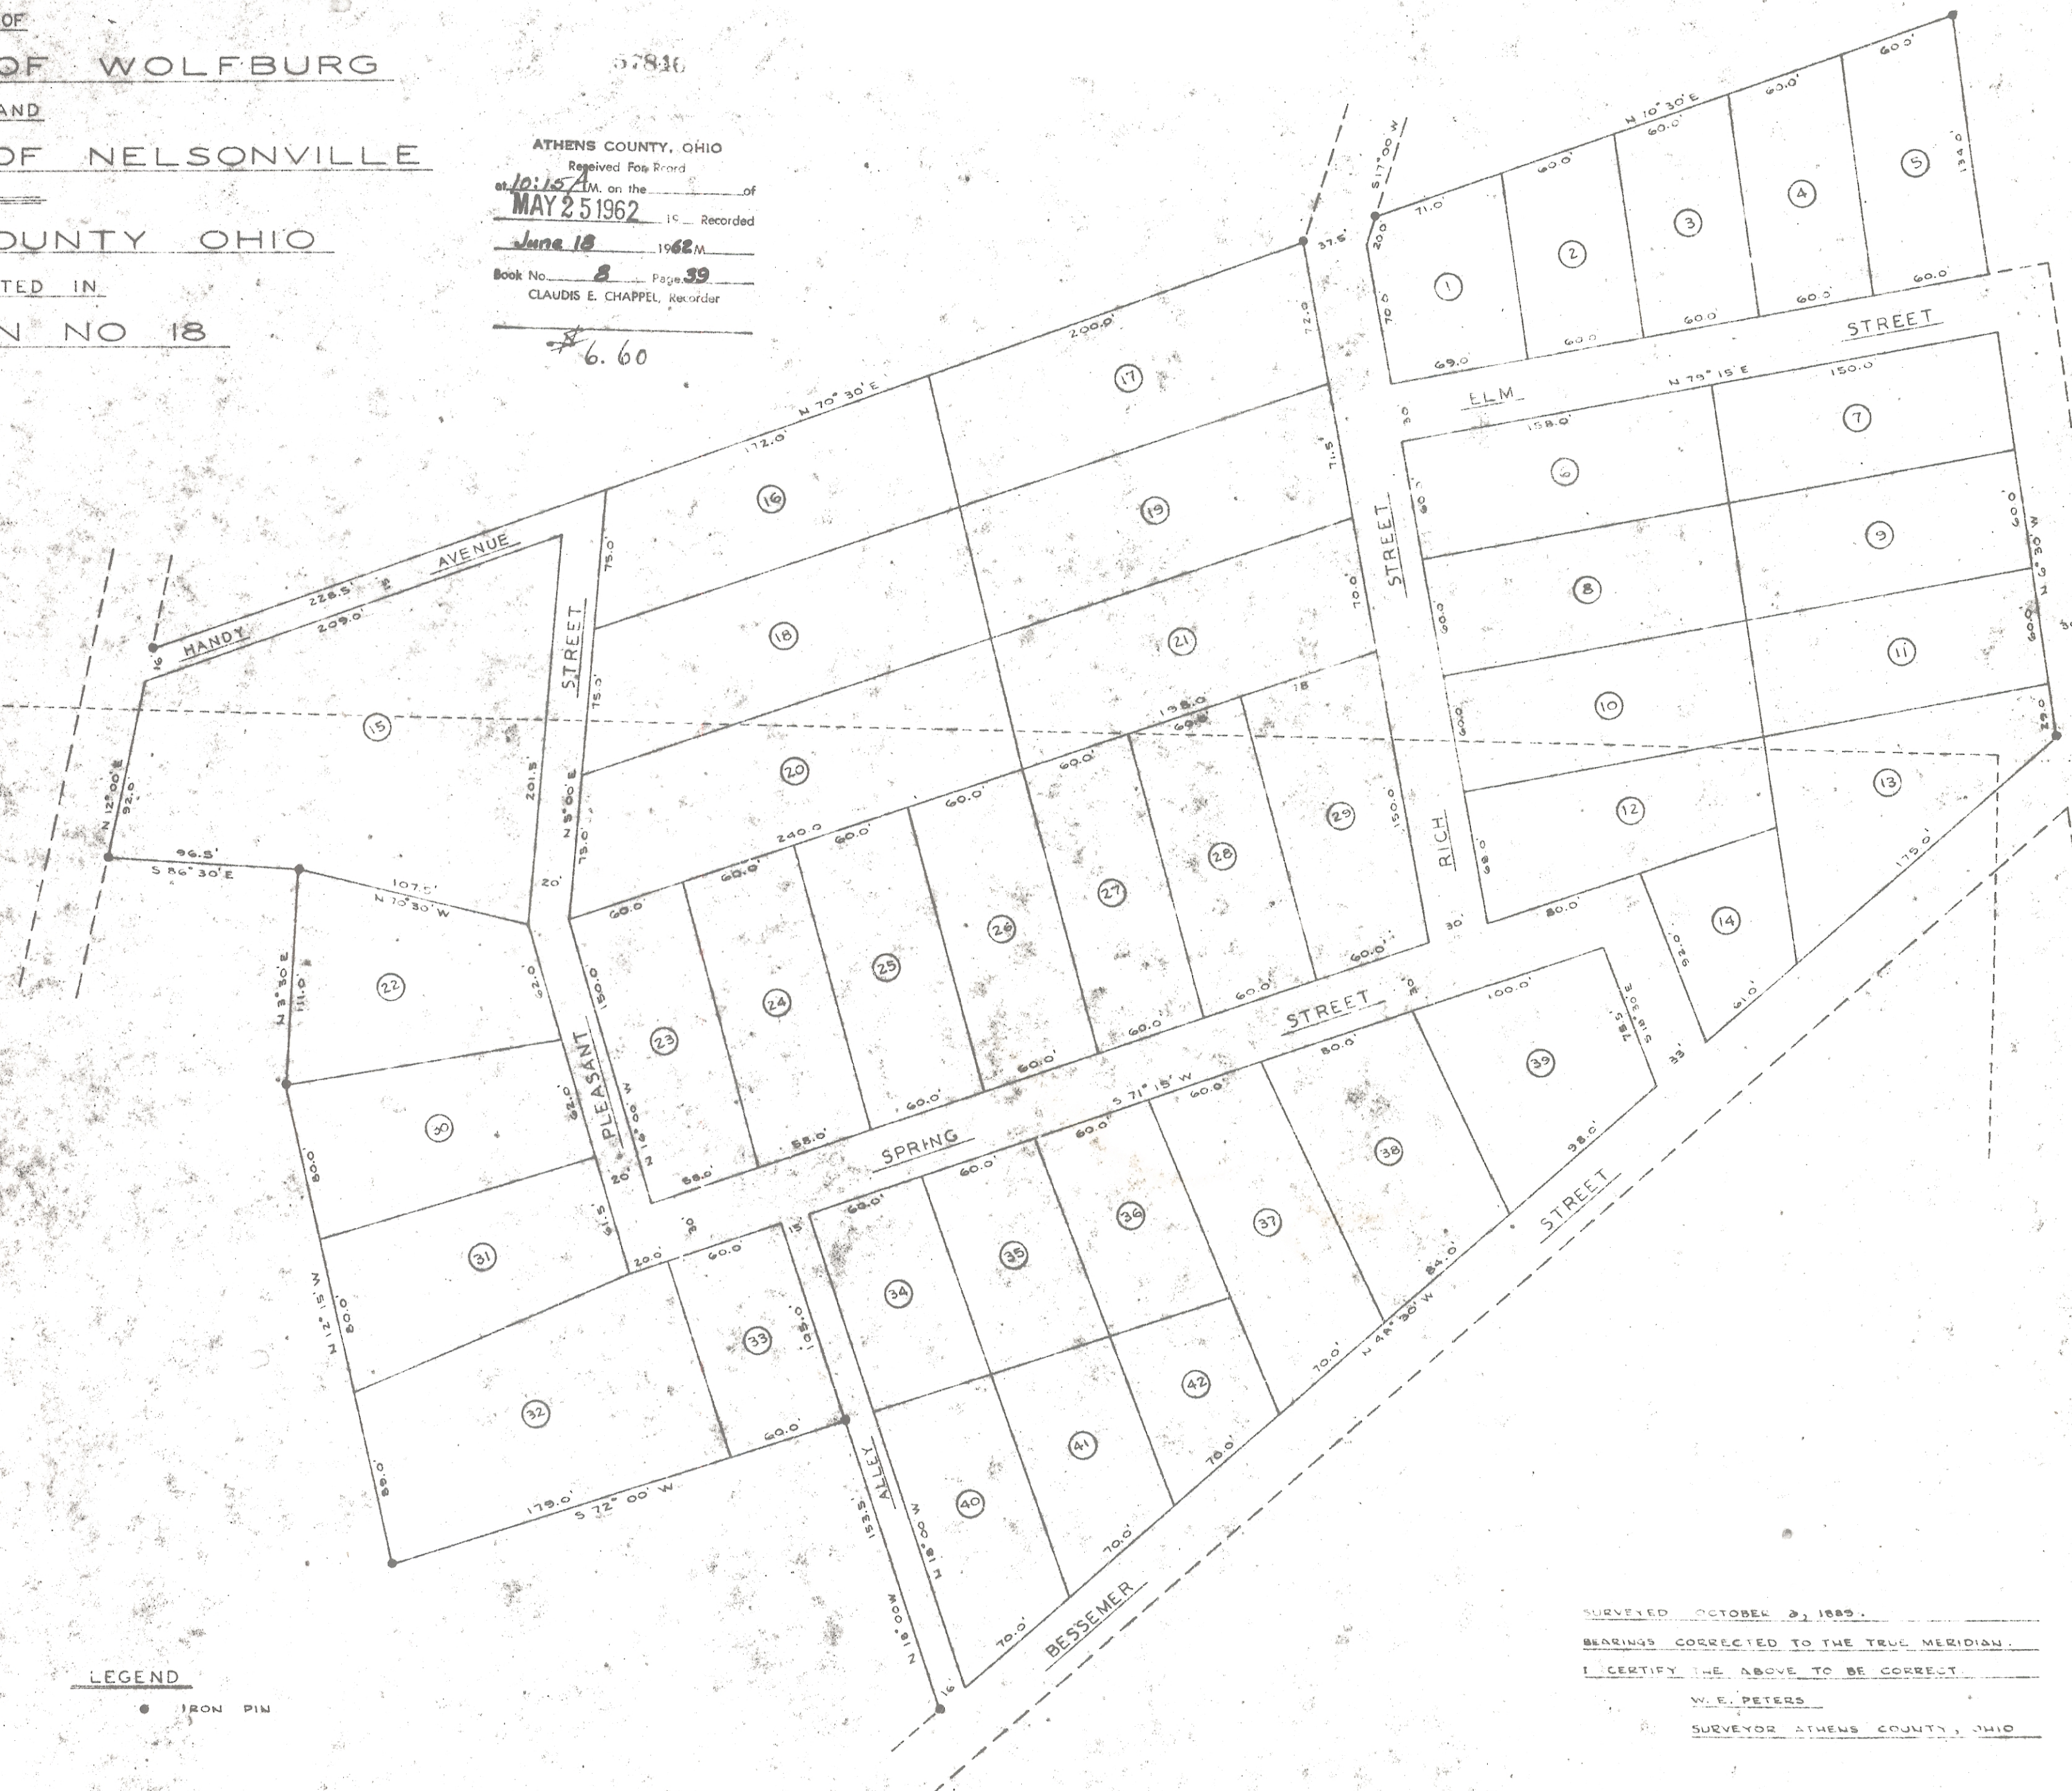

# MAP OF J. H. E. HOWE'S SUBDIVISION

OF  
LOT NO 112 OF WOLFSBURG  
AND  
LOT NO 1226 OF NELSONVILLE  
ATHENS COUNTY OHIO  
SITUATED IN  
SECTION NO 18

ENVELOPE: 366A  
J.H.E. HOWE'S SUBDIVISION  
WOLFSBURG  
SECTION 18  
NELSONVILLE

57816  
ATHENS COUNTY, OHIO  
Received For Record  
at 10:15 AM on the  
MAY 25 1962 15 Recorded  
June 18 1962 M.  
Book No. 2 Page 39  
CLAUDIS E. CHAPPEL, Recorder  
\$6.60

LOT NO 112  
LOT NO 1226

LEGEND  
● IRON PIN

SURVEYED OCTOBER 3, 1889.  
BEARINGS CORRECTED TO THE TRUE MERIDIAN.  
I CERTIFY THE ABOVE TO BE CORRECT.  
W. E. PETERS  
SURVEYOR ATHENS COUNTY, OHIO

REDRAWN: APRIL 16, 1962  
BY: BOB WAGNER