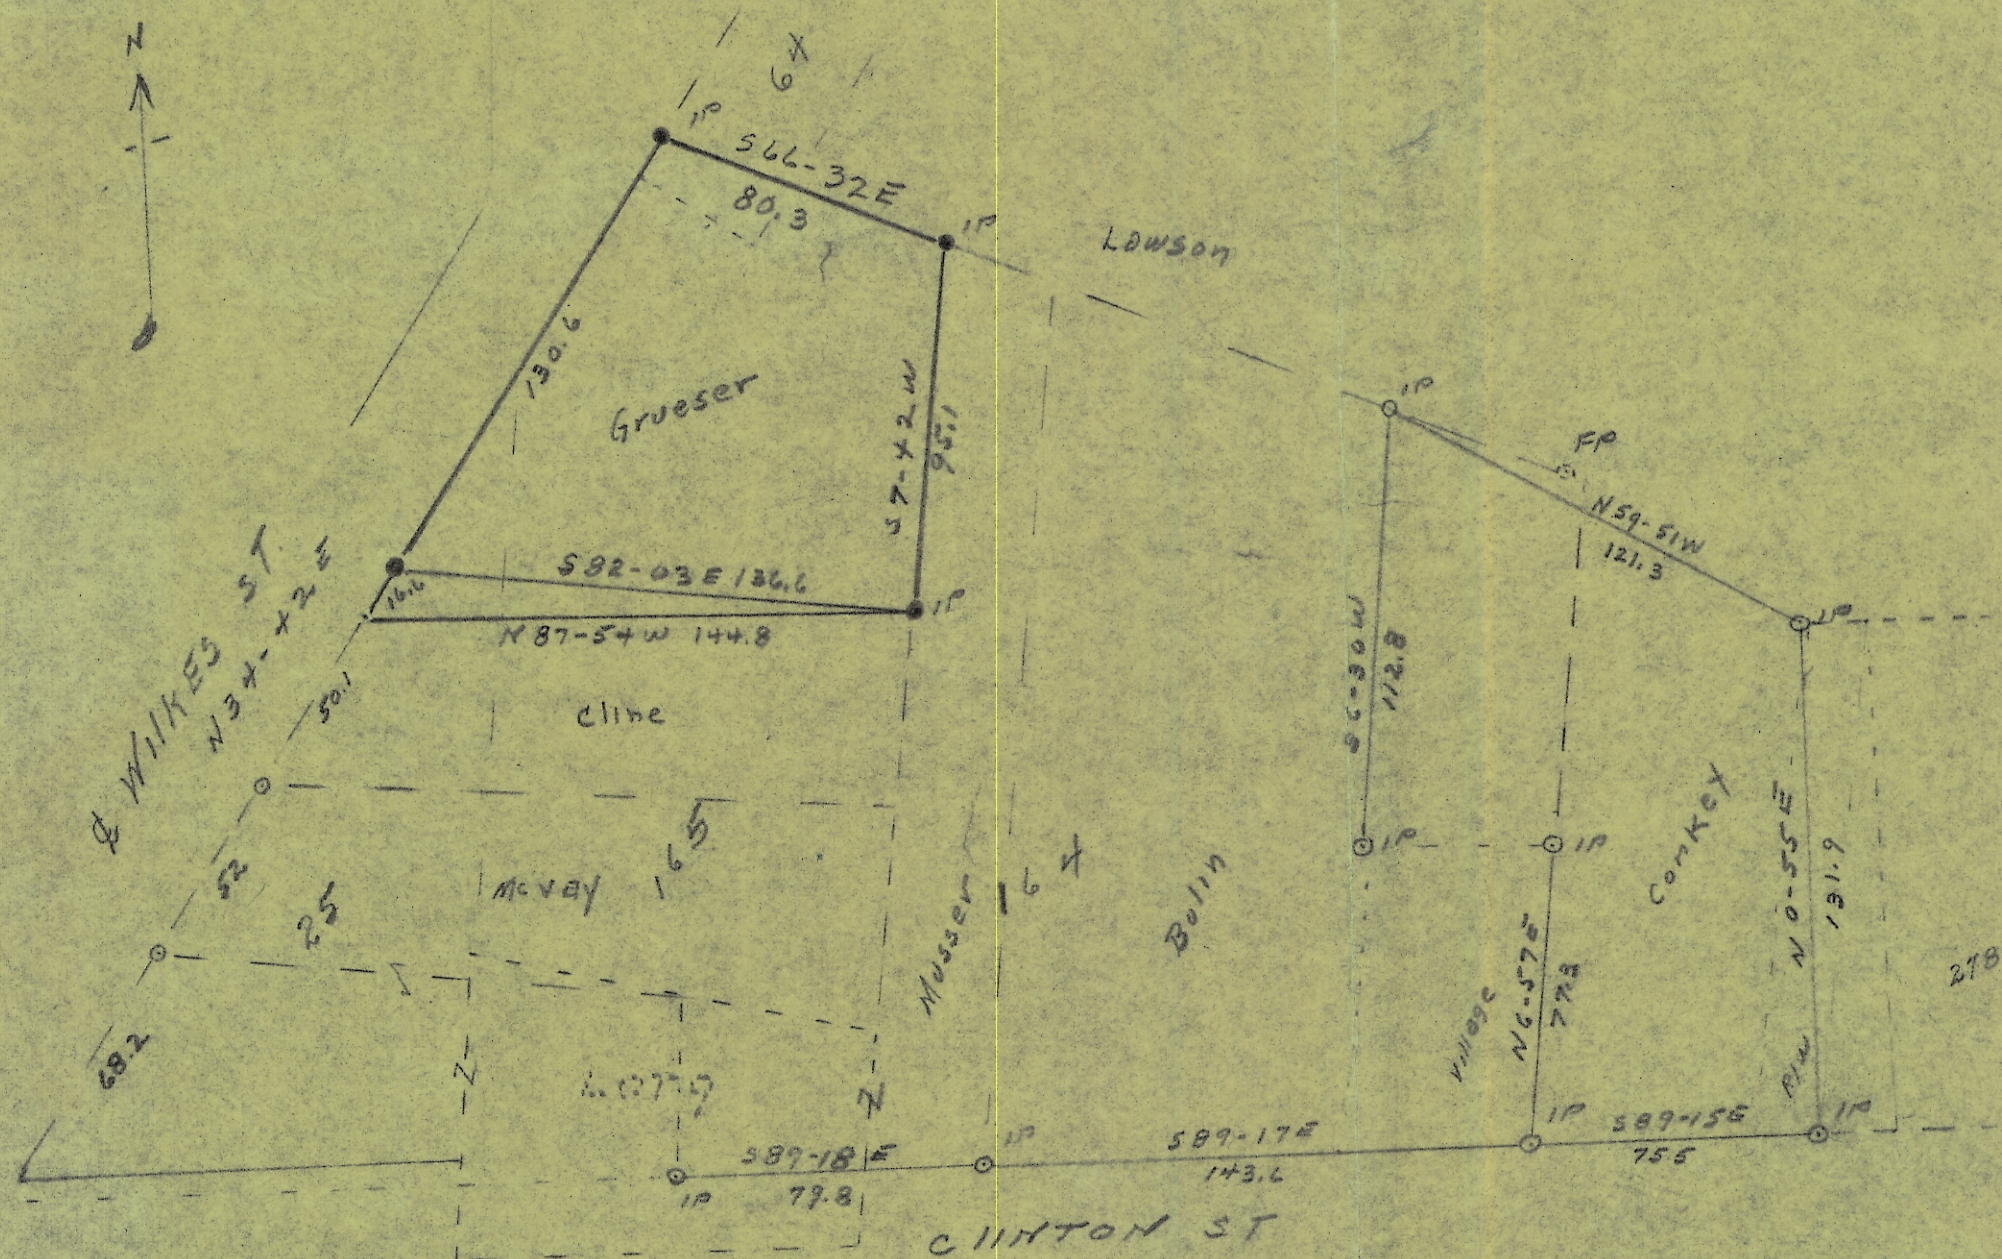

Albany

PLAT of Part of  
 Lots 25-64-165  
**ALBANY O**

surveyed Aug 5 1957  
 for Roger Grueser

Joe L. Galvin  
 Reg Sur 1684

- iron pins found
- iron pins set

scale 1" = 50'

Joe L. Galvin

JB  
 ALBANY  
 lots 25, 64, 165