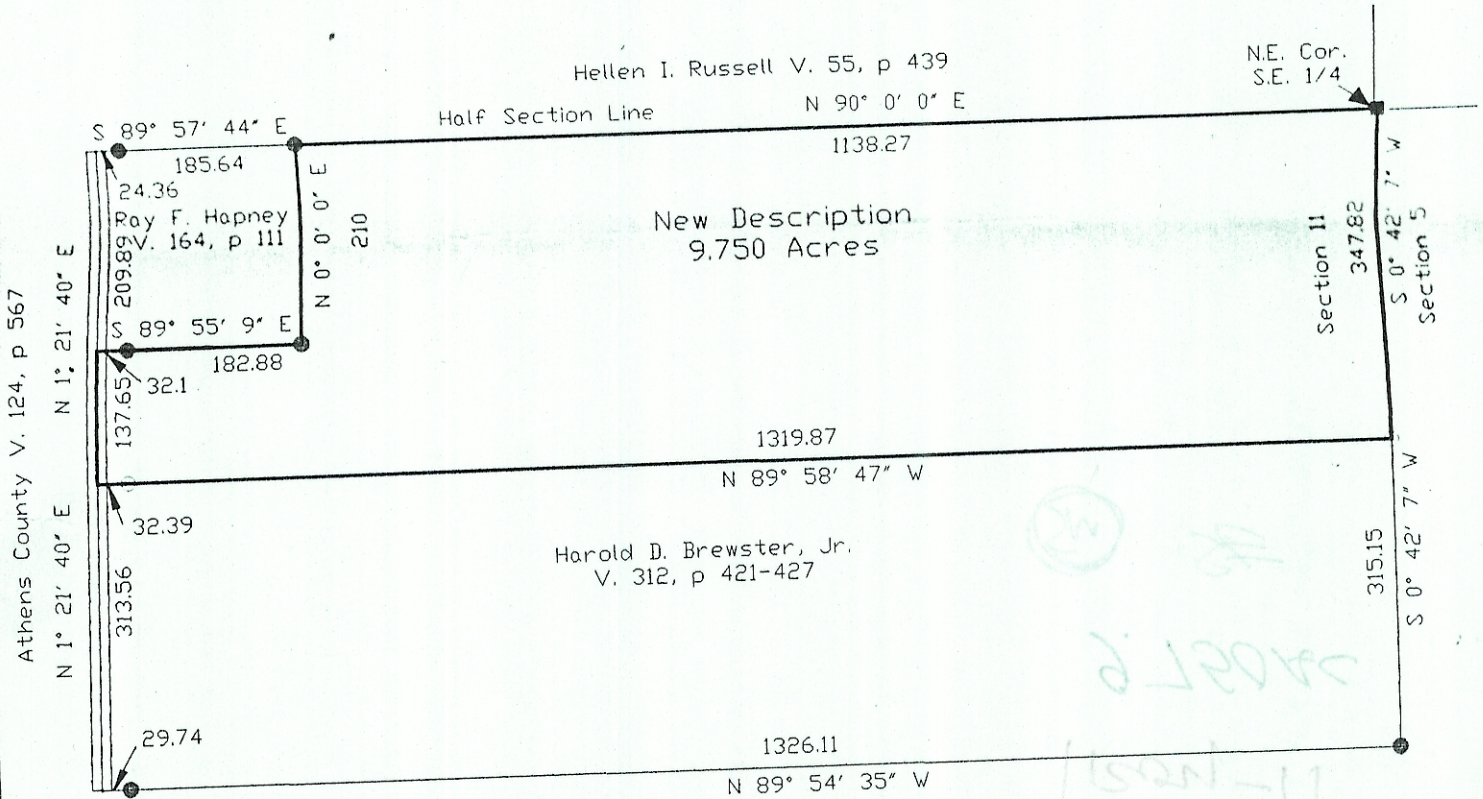

Survey for Ray Hapney
 Troy Township, Athens County, Ohio
 Section 11, Town 5, Range 11

Athens County V. 124, p 567

N 1° 21' 40\"/>

County Road 62

- IRON PIN FOUND ●
- CAPPED IRON PIN SET ○
- MONUMENT X
- STONE ■
- FENCE X-X

SURVEYED BY
 Stanley McFarland R.S6221
 1108 Glendale Road
 Marietta, Ohio 45750
 Phone 614-373-4752

References:
 Tax Map
 Deeds as noted
 Previous Survey Notes

Stanley McFarland
 8-17-95

Handwritten notes:
 11-25-11
 2001