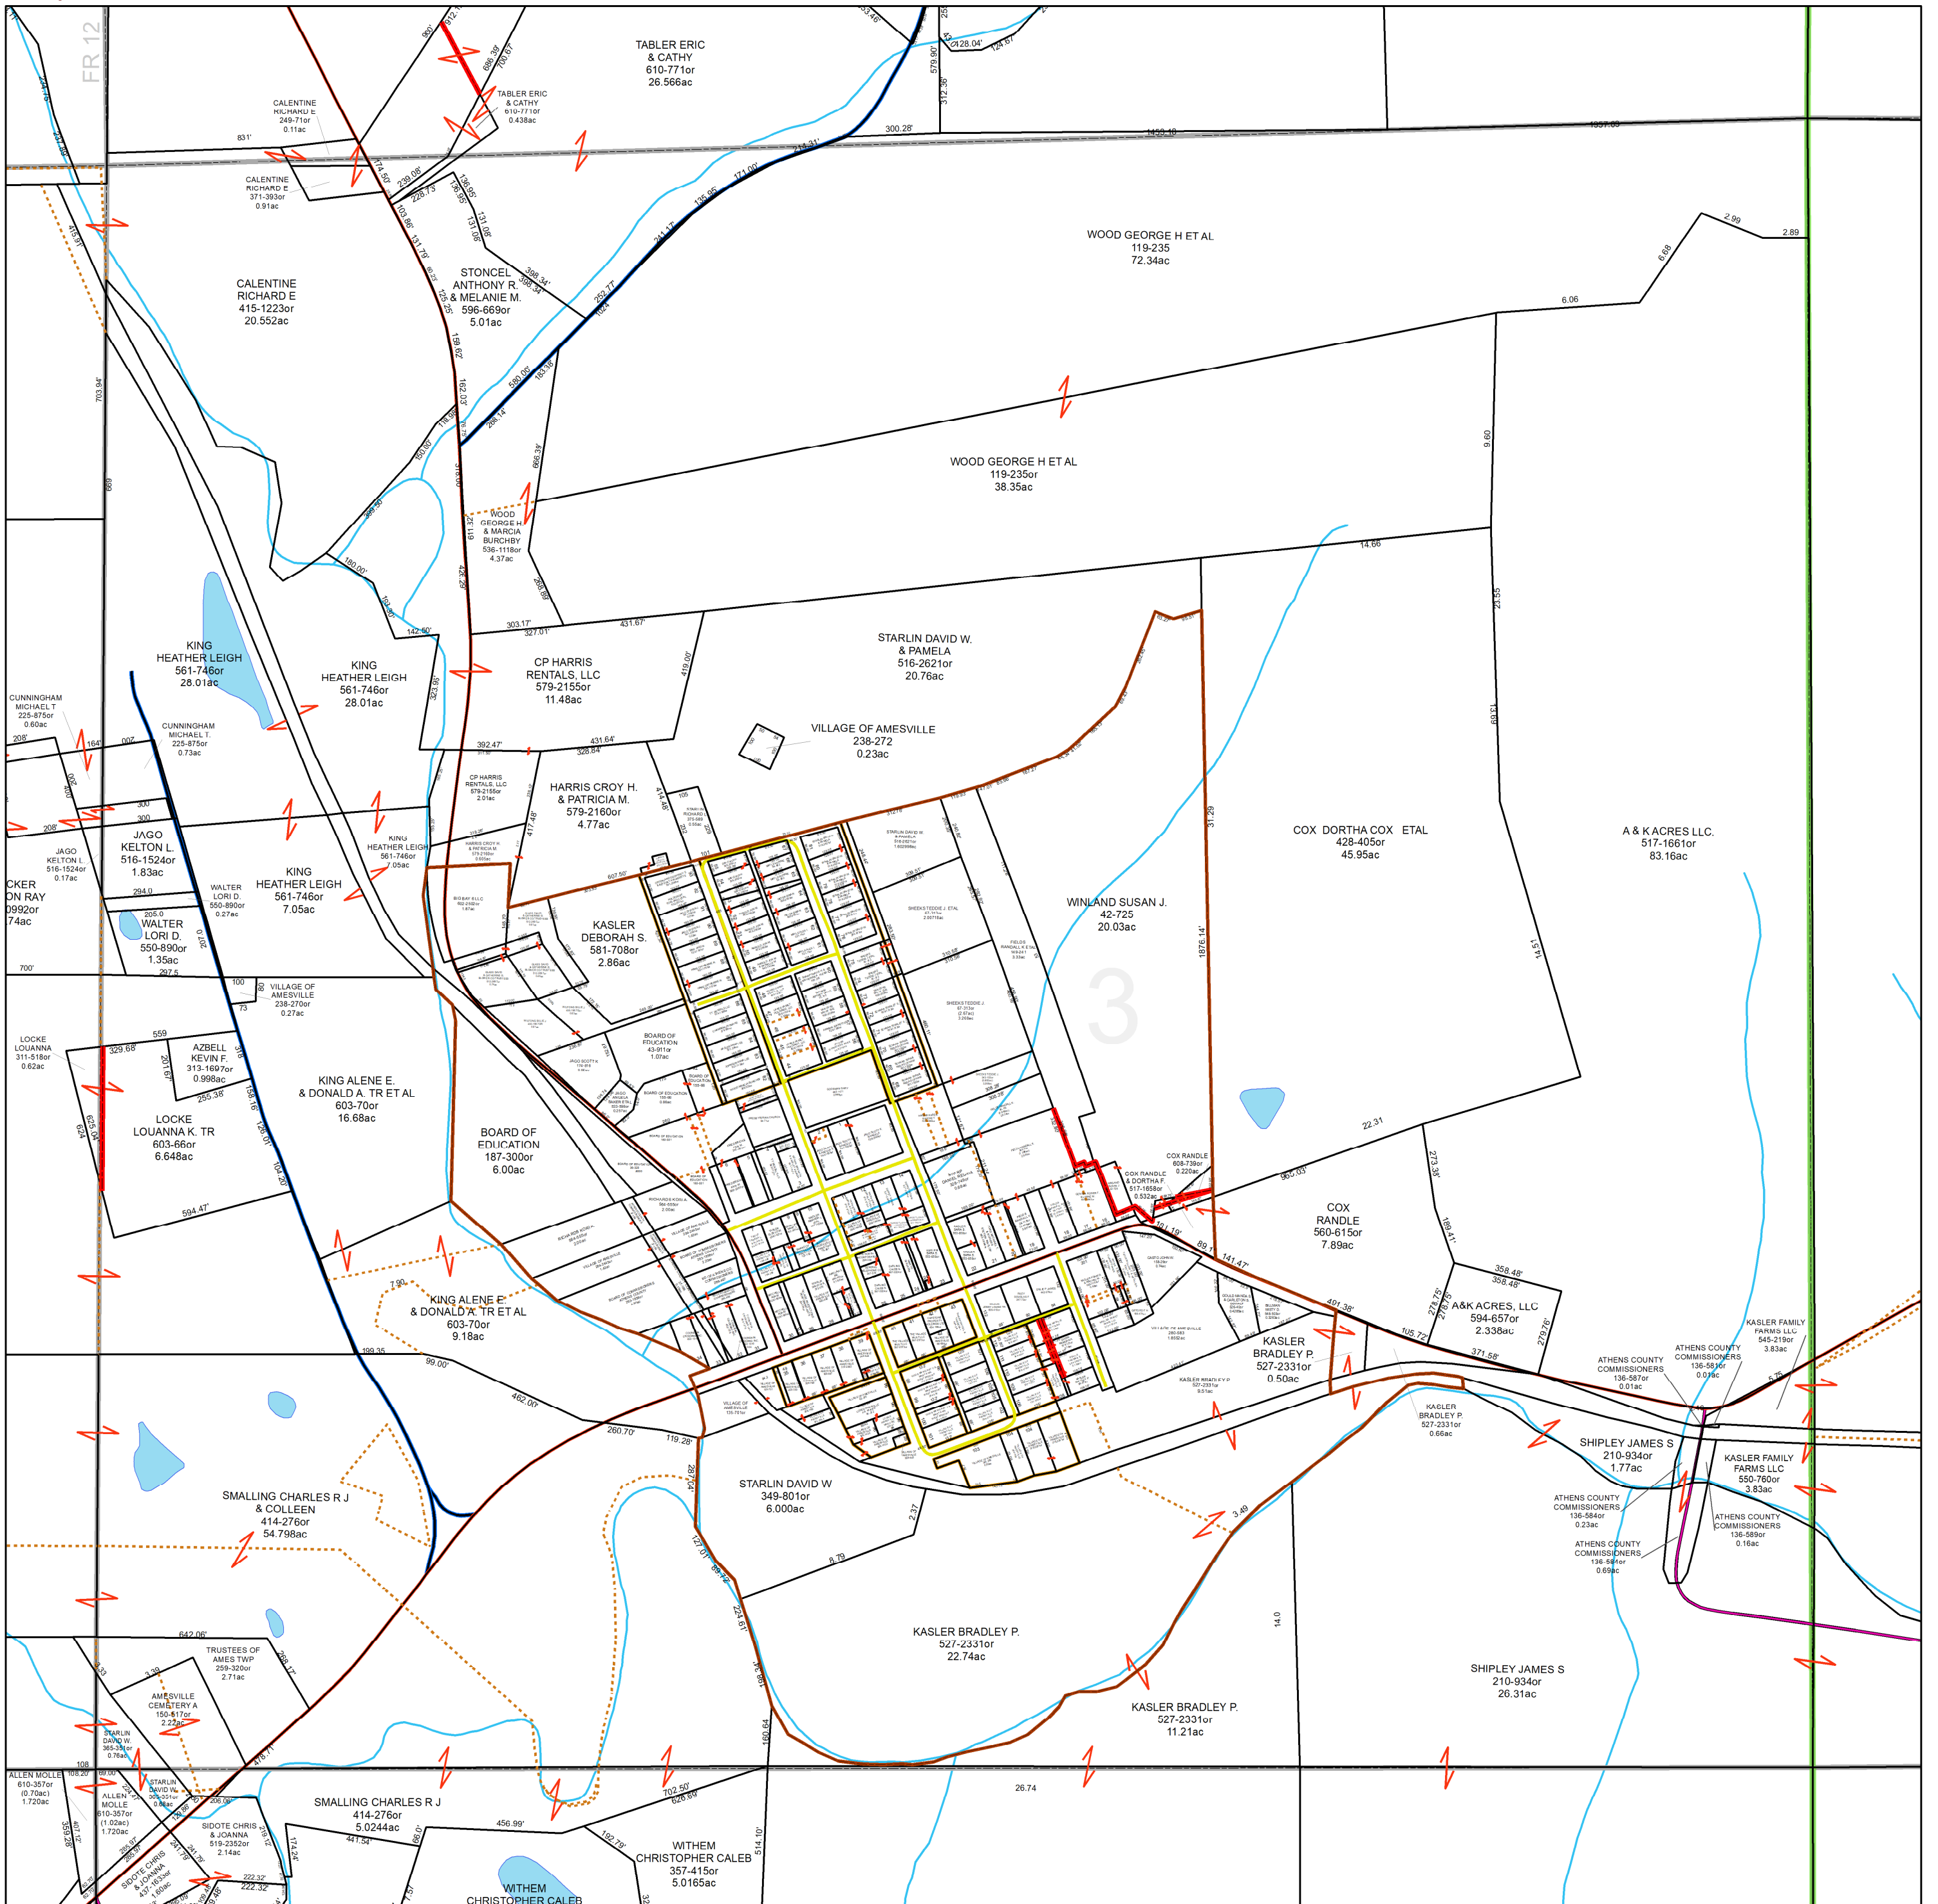

ATHENS COUNTY AUDITOR PLAT MAP

Ames Twp
Sec 03

1 inch = 400 feet
These maps are believed to be correct and are to show ownership only.

Date: 1/8/2024