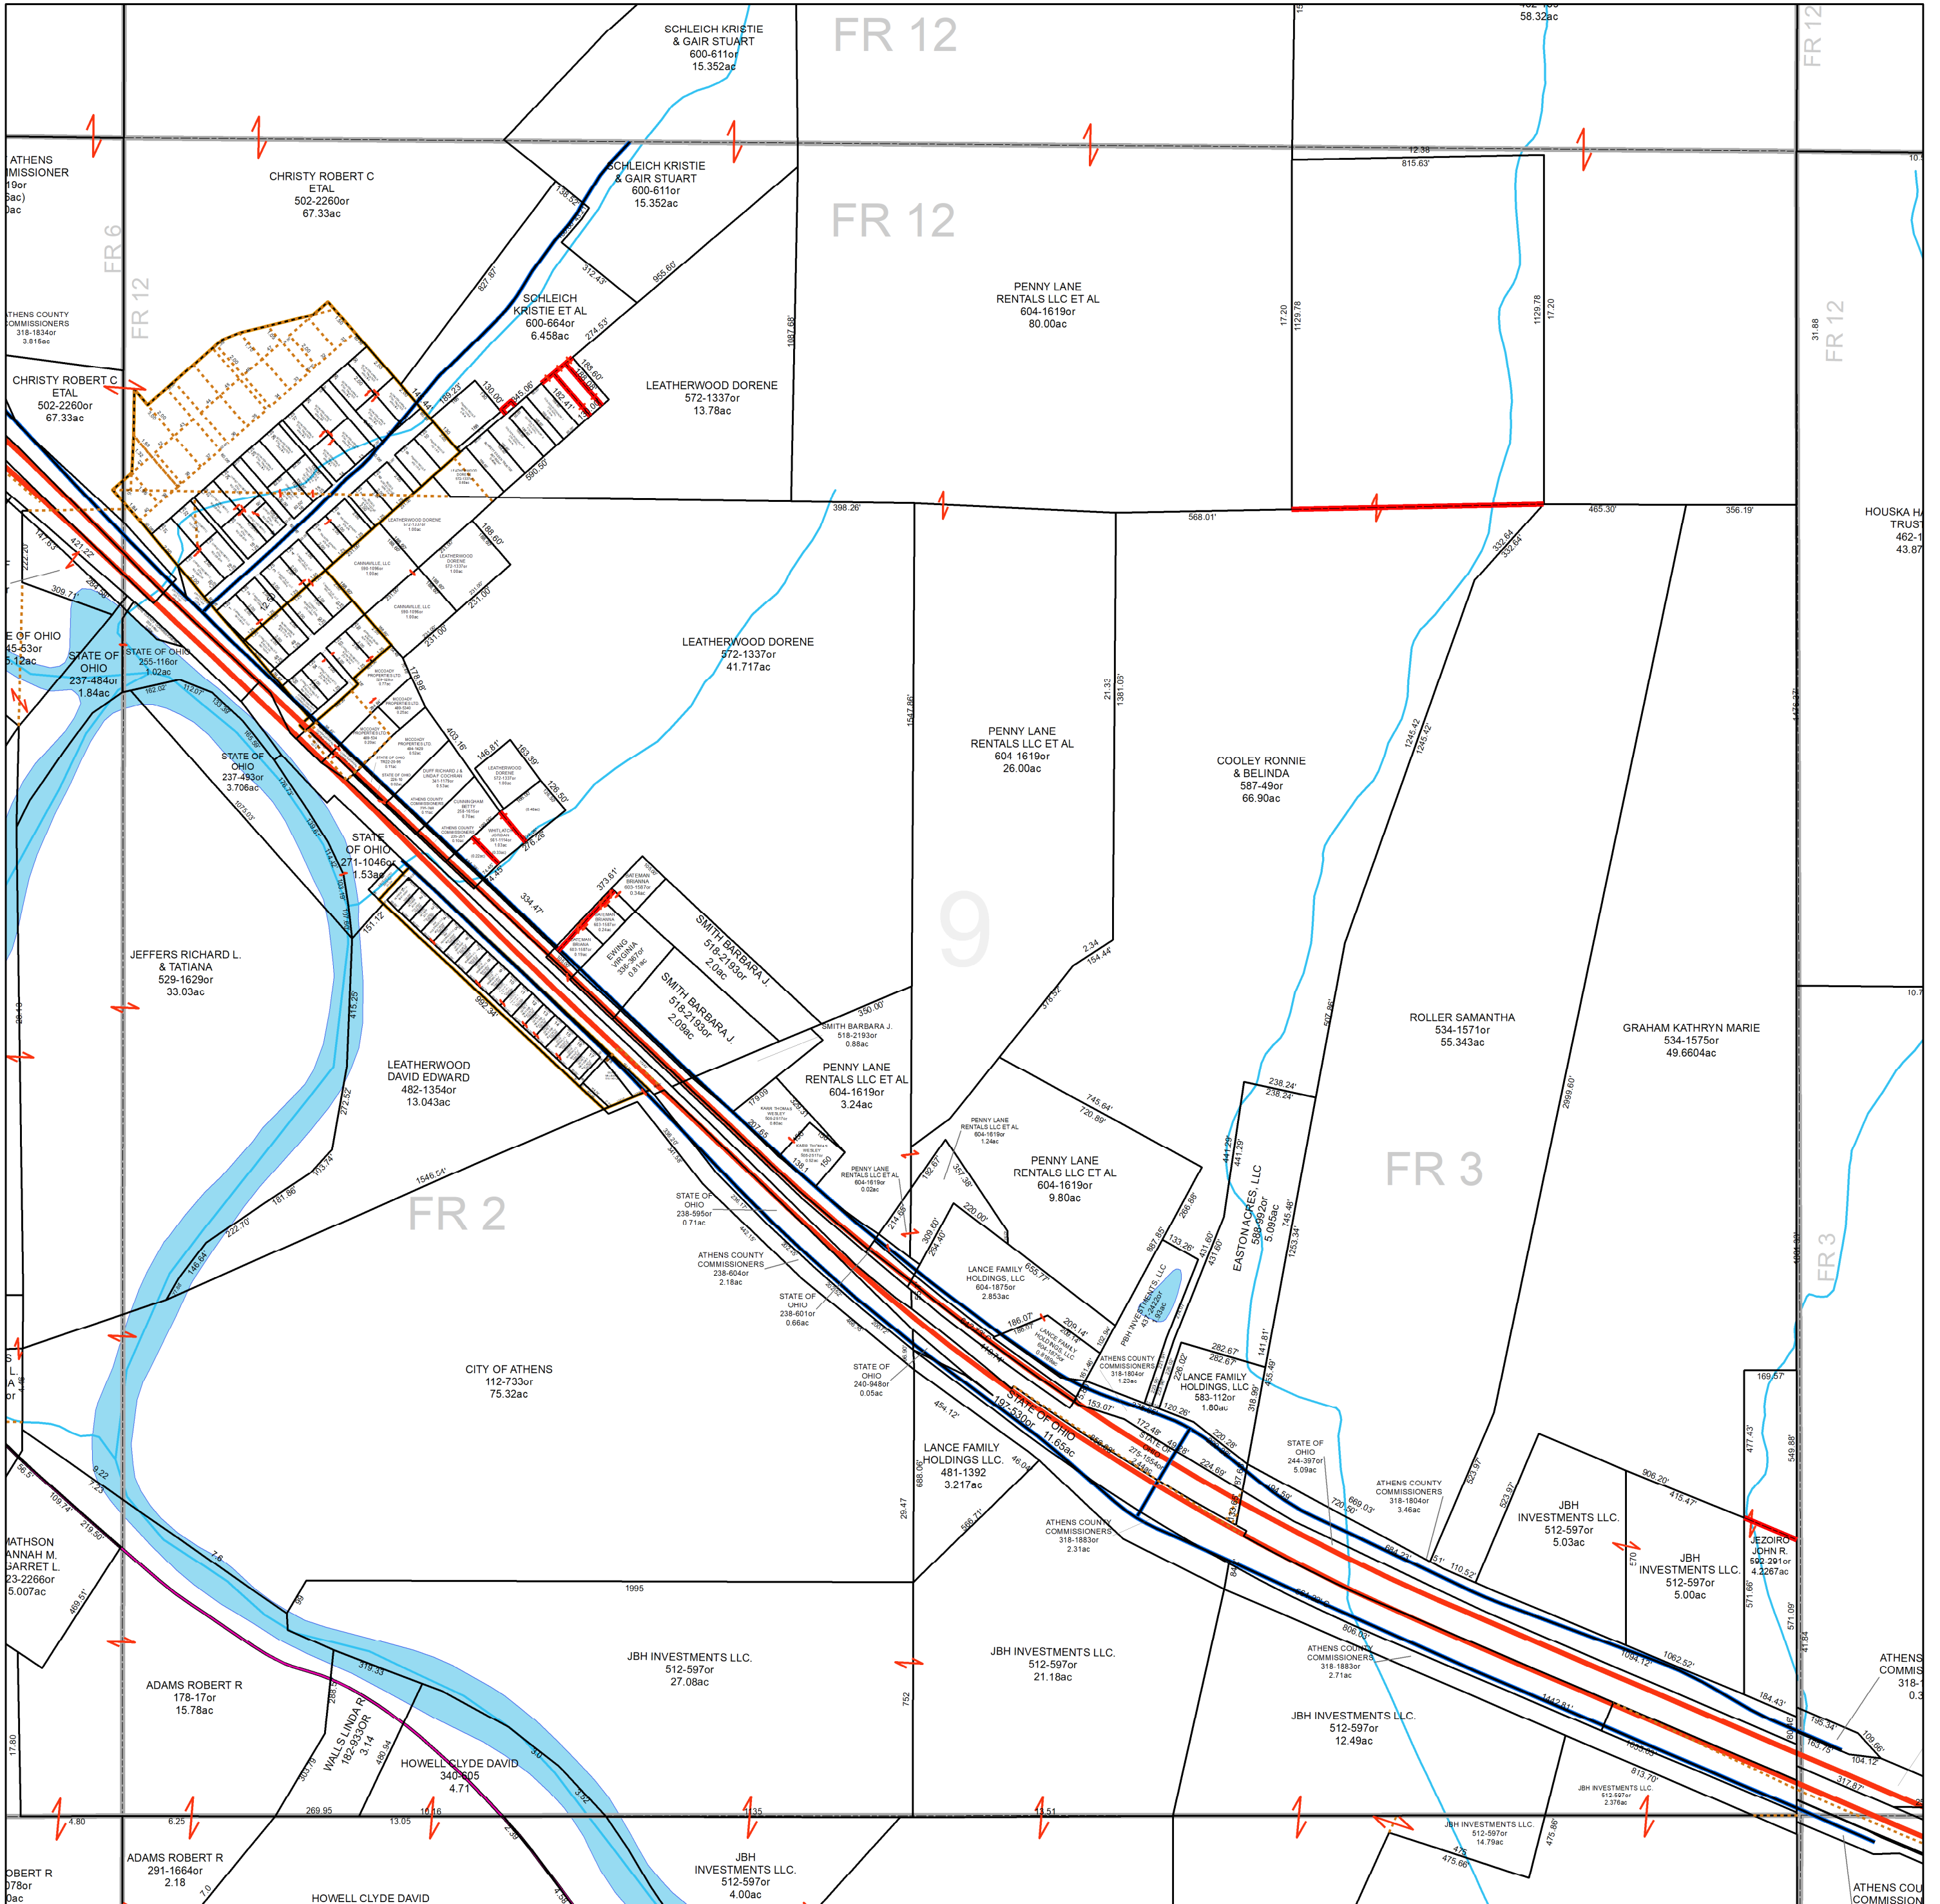

# ATHENS COUNTY AUDITOR PLAT MAP

Canaan Twp  
Sec 09

1 inch = 400 feet  
These maps are believed to be correct and are to show ownership only.

Date: 1/9/2024