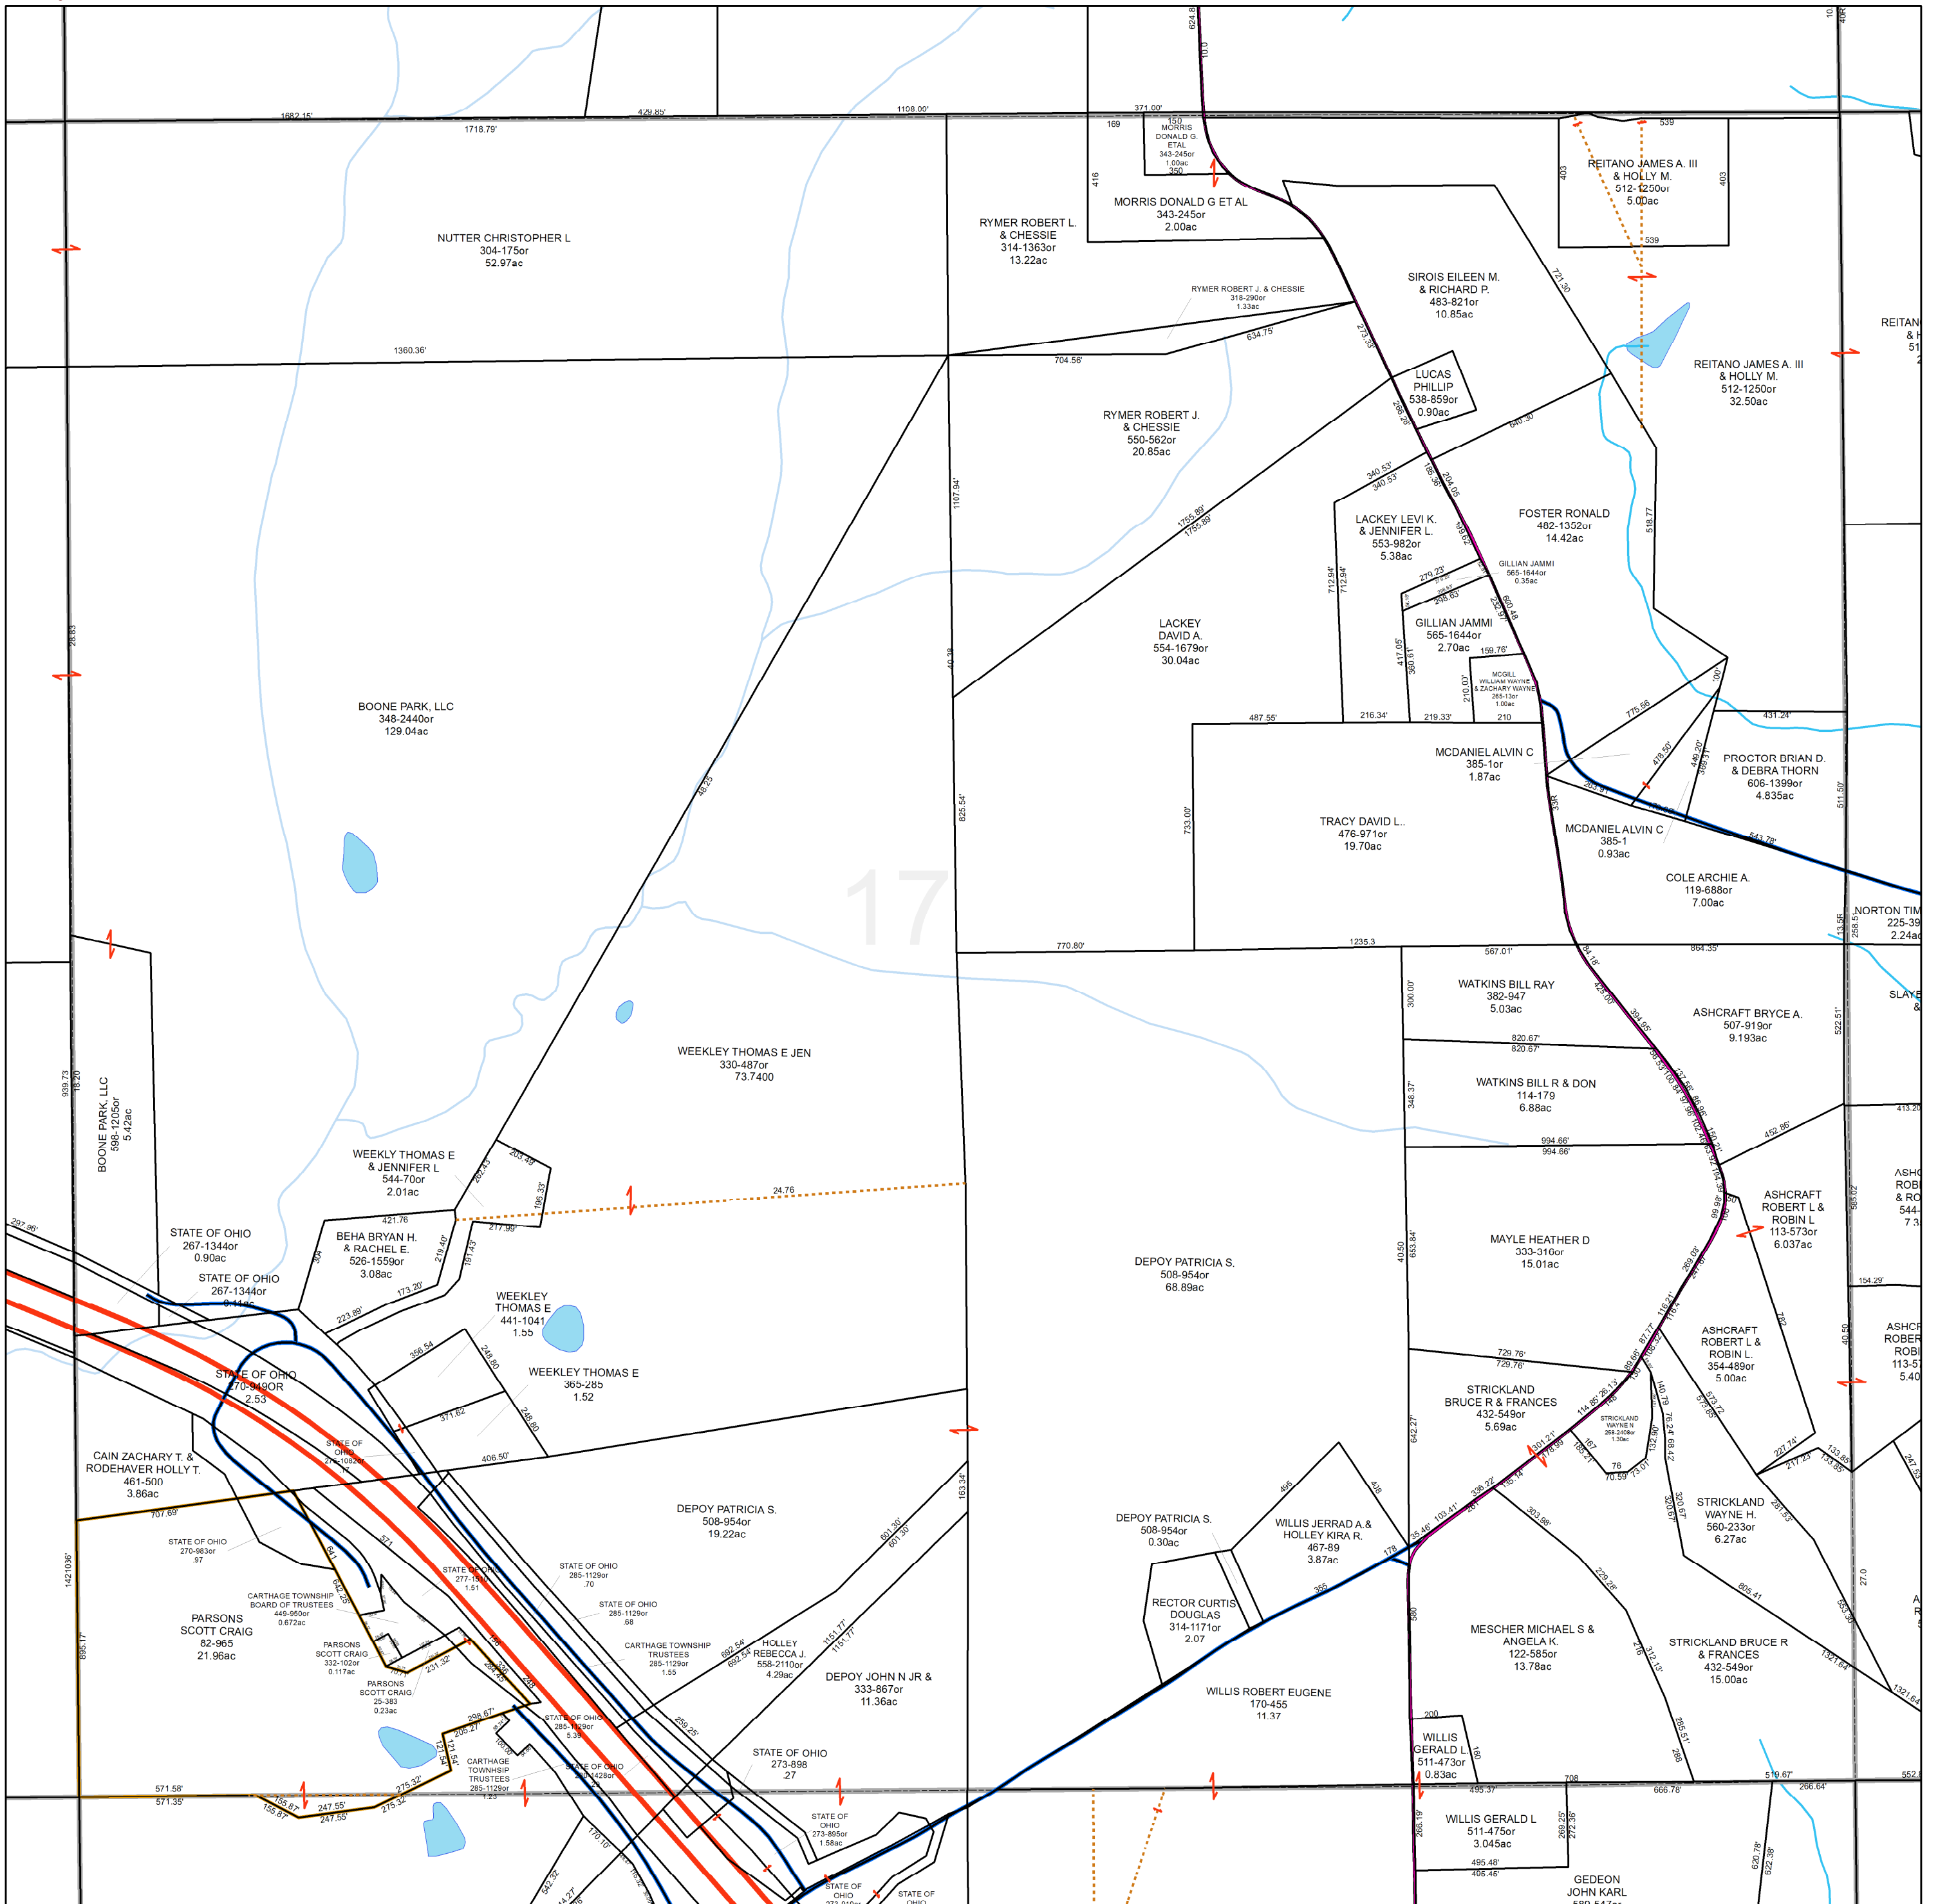

ATHENS COUNTY AUDITOR PLAT MAP

Carthage Twp
Sec 17

1 inch = 400 feet
These maps are believed to be correct and are to show ownership only.

Date: 1/9/2024