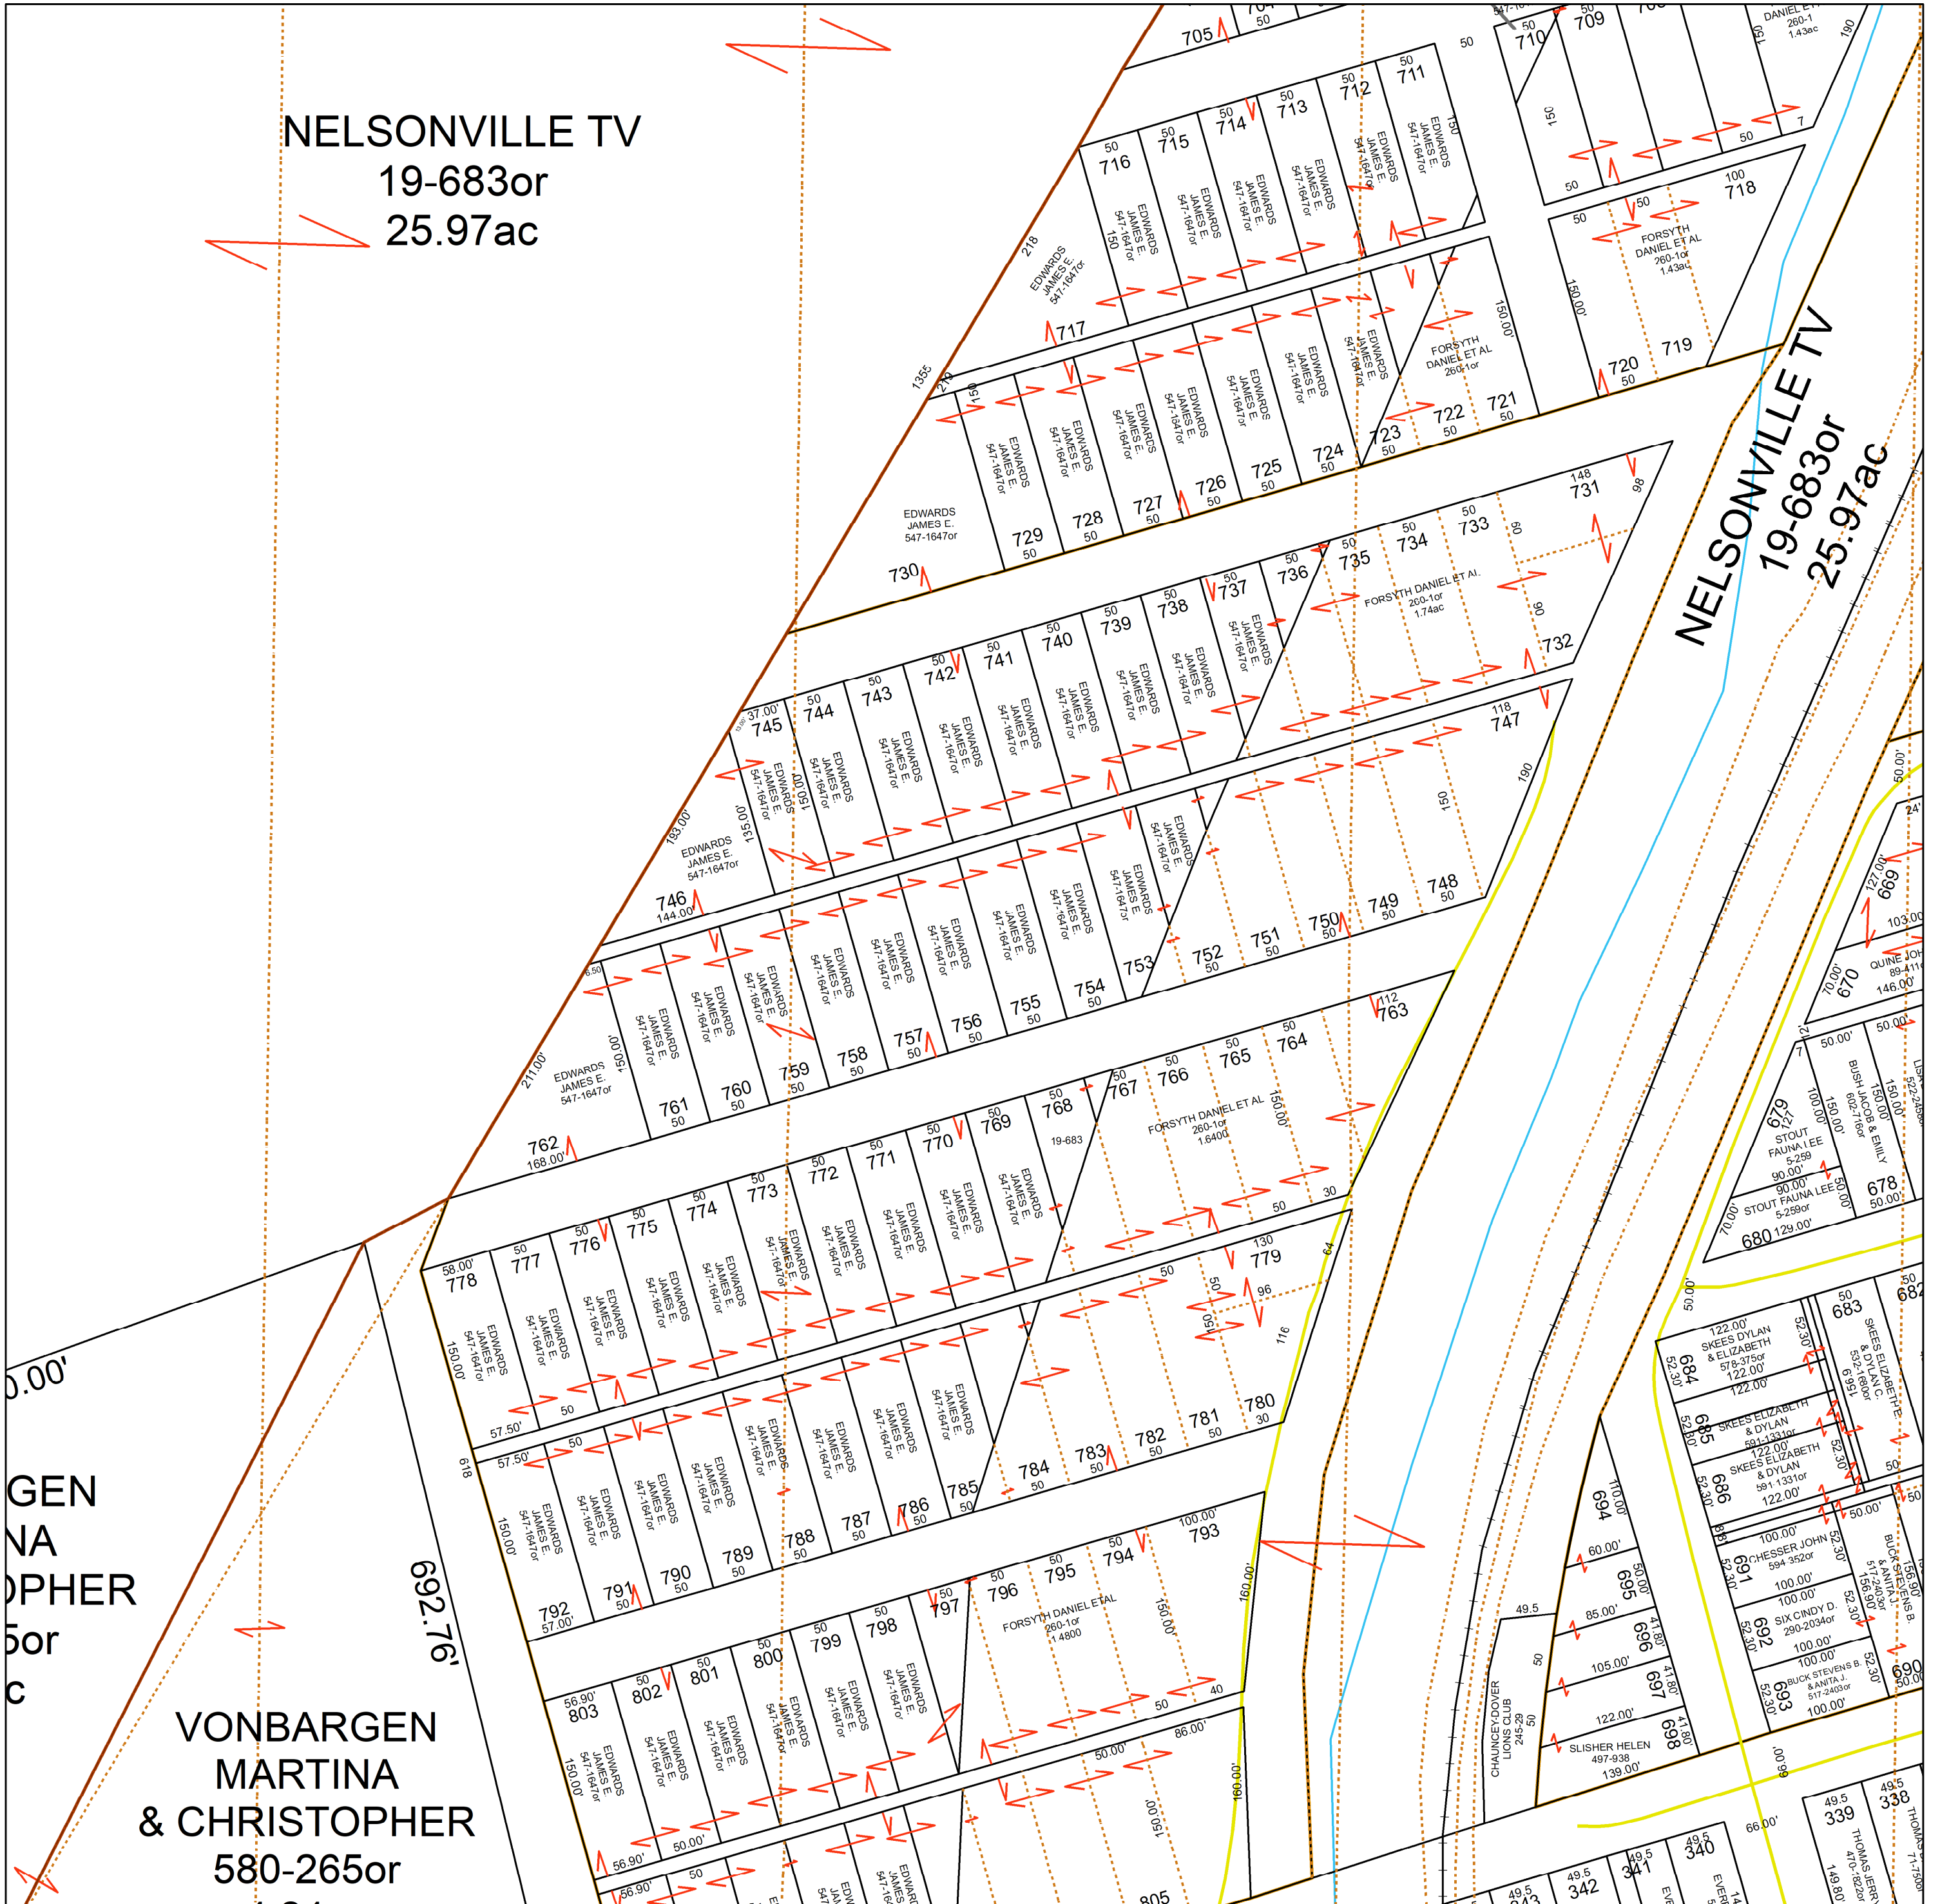

ATHENS COUNTY AUDITOR PLAT MAP

1 inch = 100 feet
These maps are believed to be correct and are to show ownership only.

Dover Twp Sec 20
Chauncey 4

NELSONVILLE TV
19-683or
25.97ac

NELSONVILLE TV
19-683or
25.97ac

GEN
NA
DOPHER

**VONBARGEN
MARTINA
& CHRISTOPHER**
580-265or