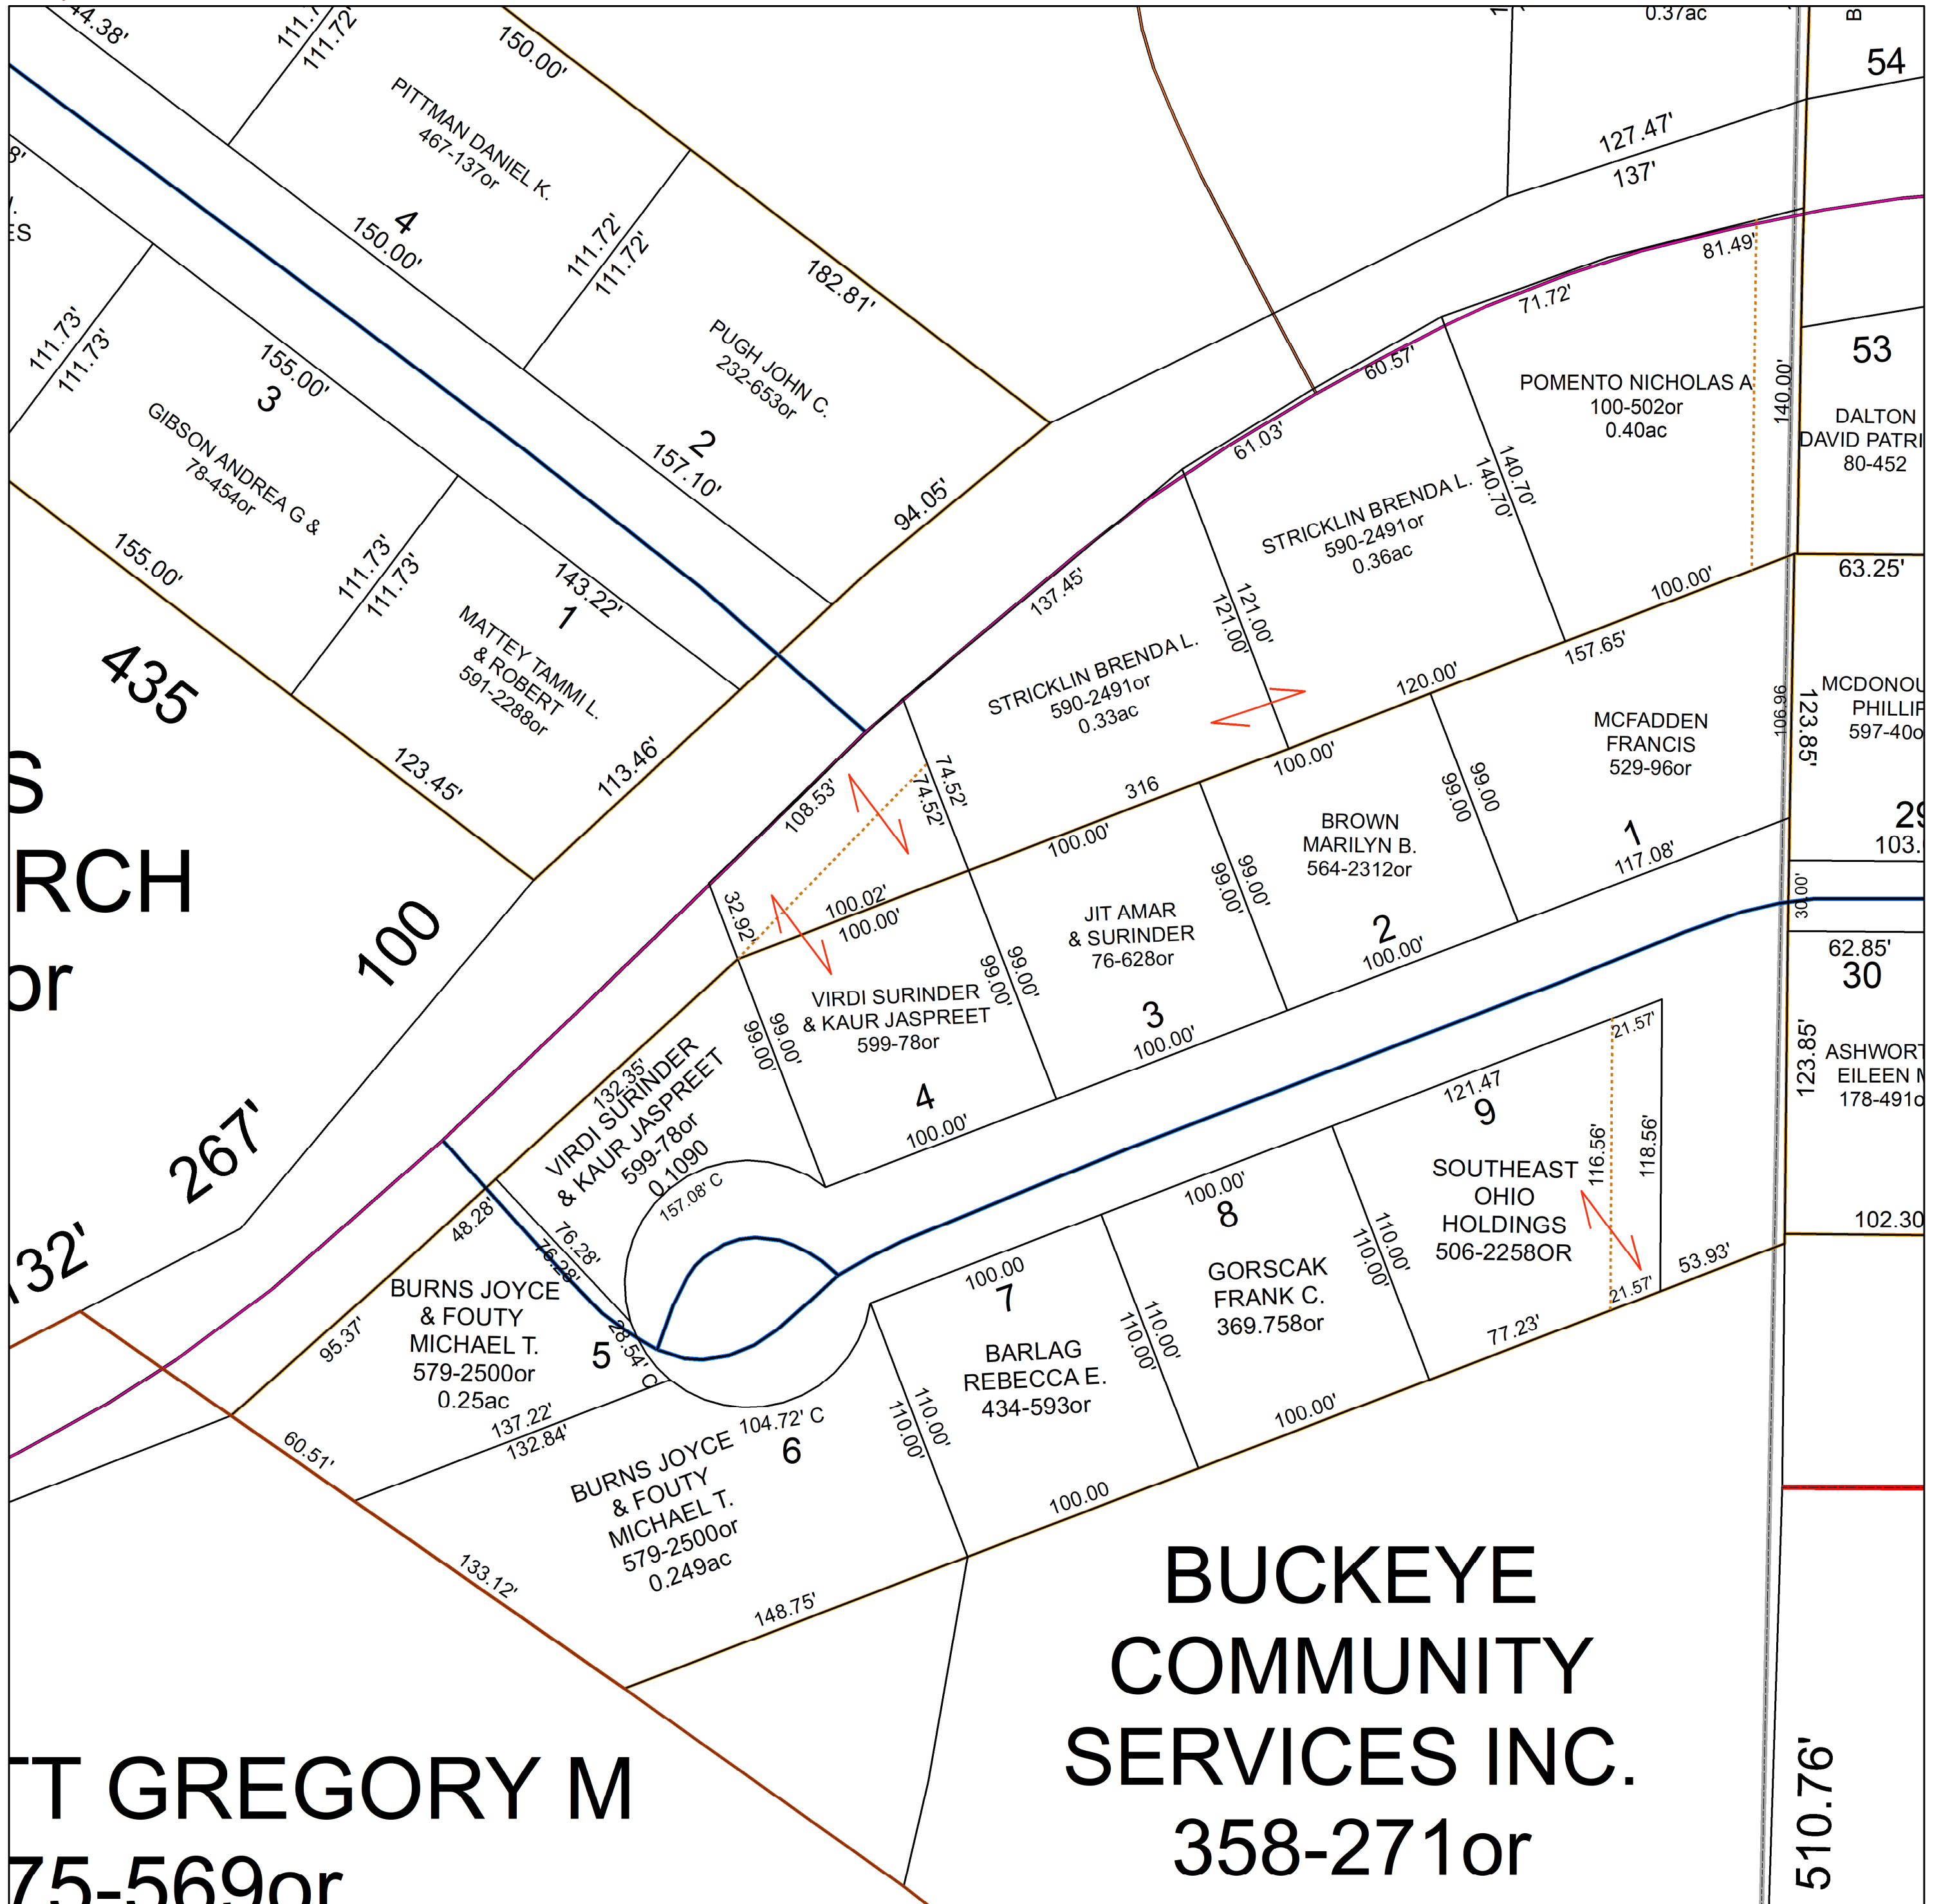

ATHENS COUNTY AUDITOR PLAT MAP

Dover Twp Sec 25
Hamley Run

1 inch = 50 feet
These maps are believed to be correct and are to show ownership only.

GREGORY M
75-569or

BUCKEYE
COMMUNITY
SERVICES INC.
358-271or