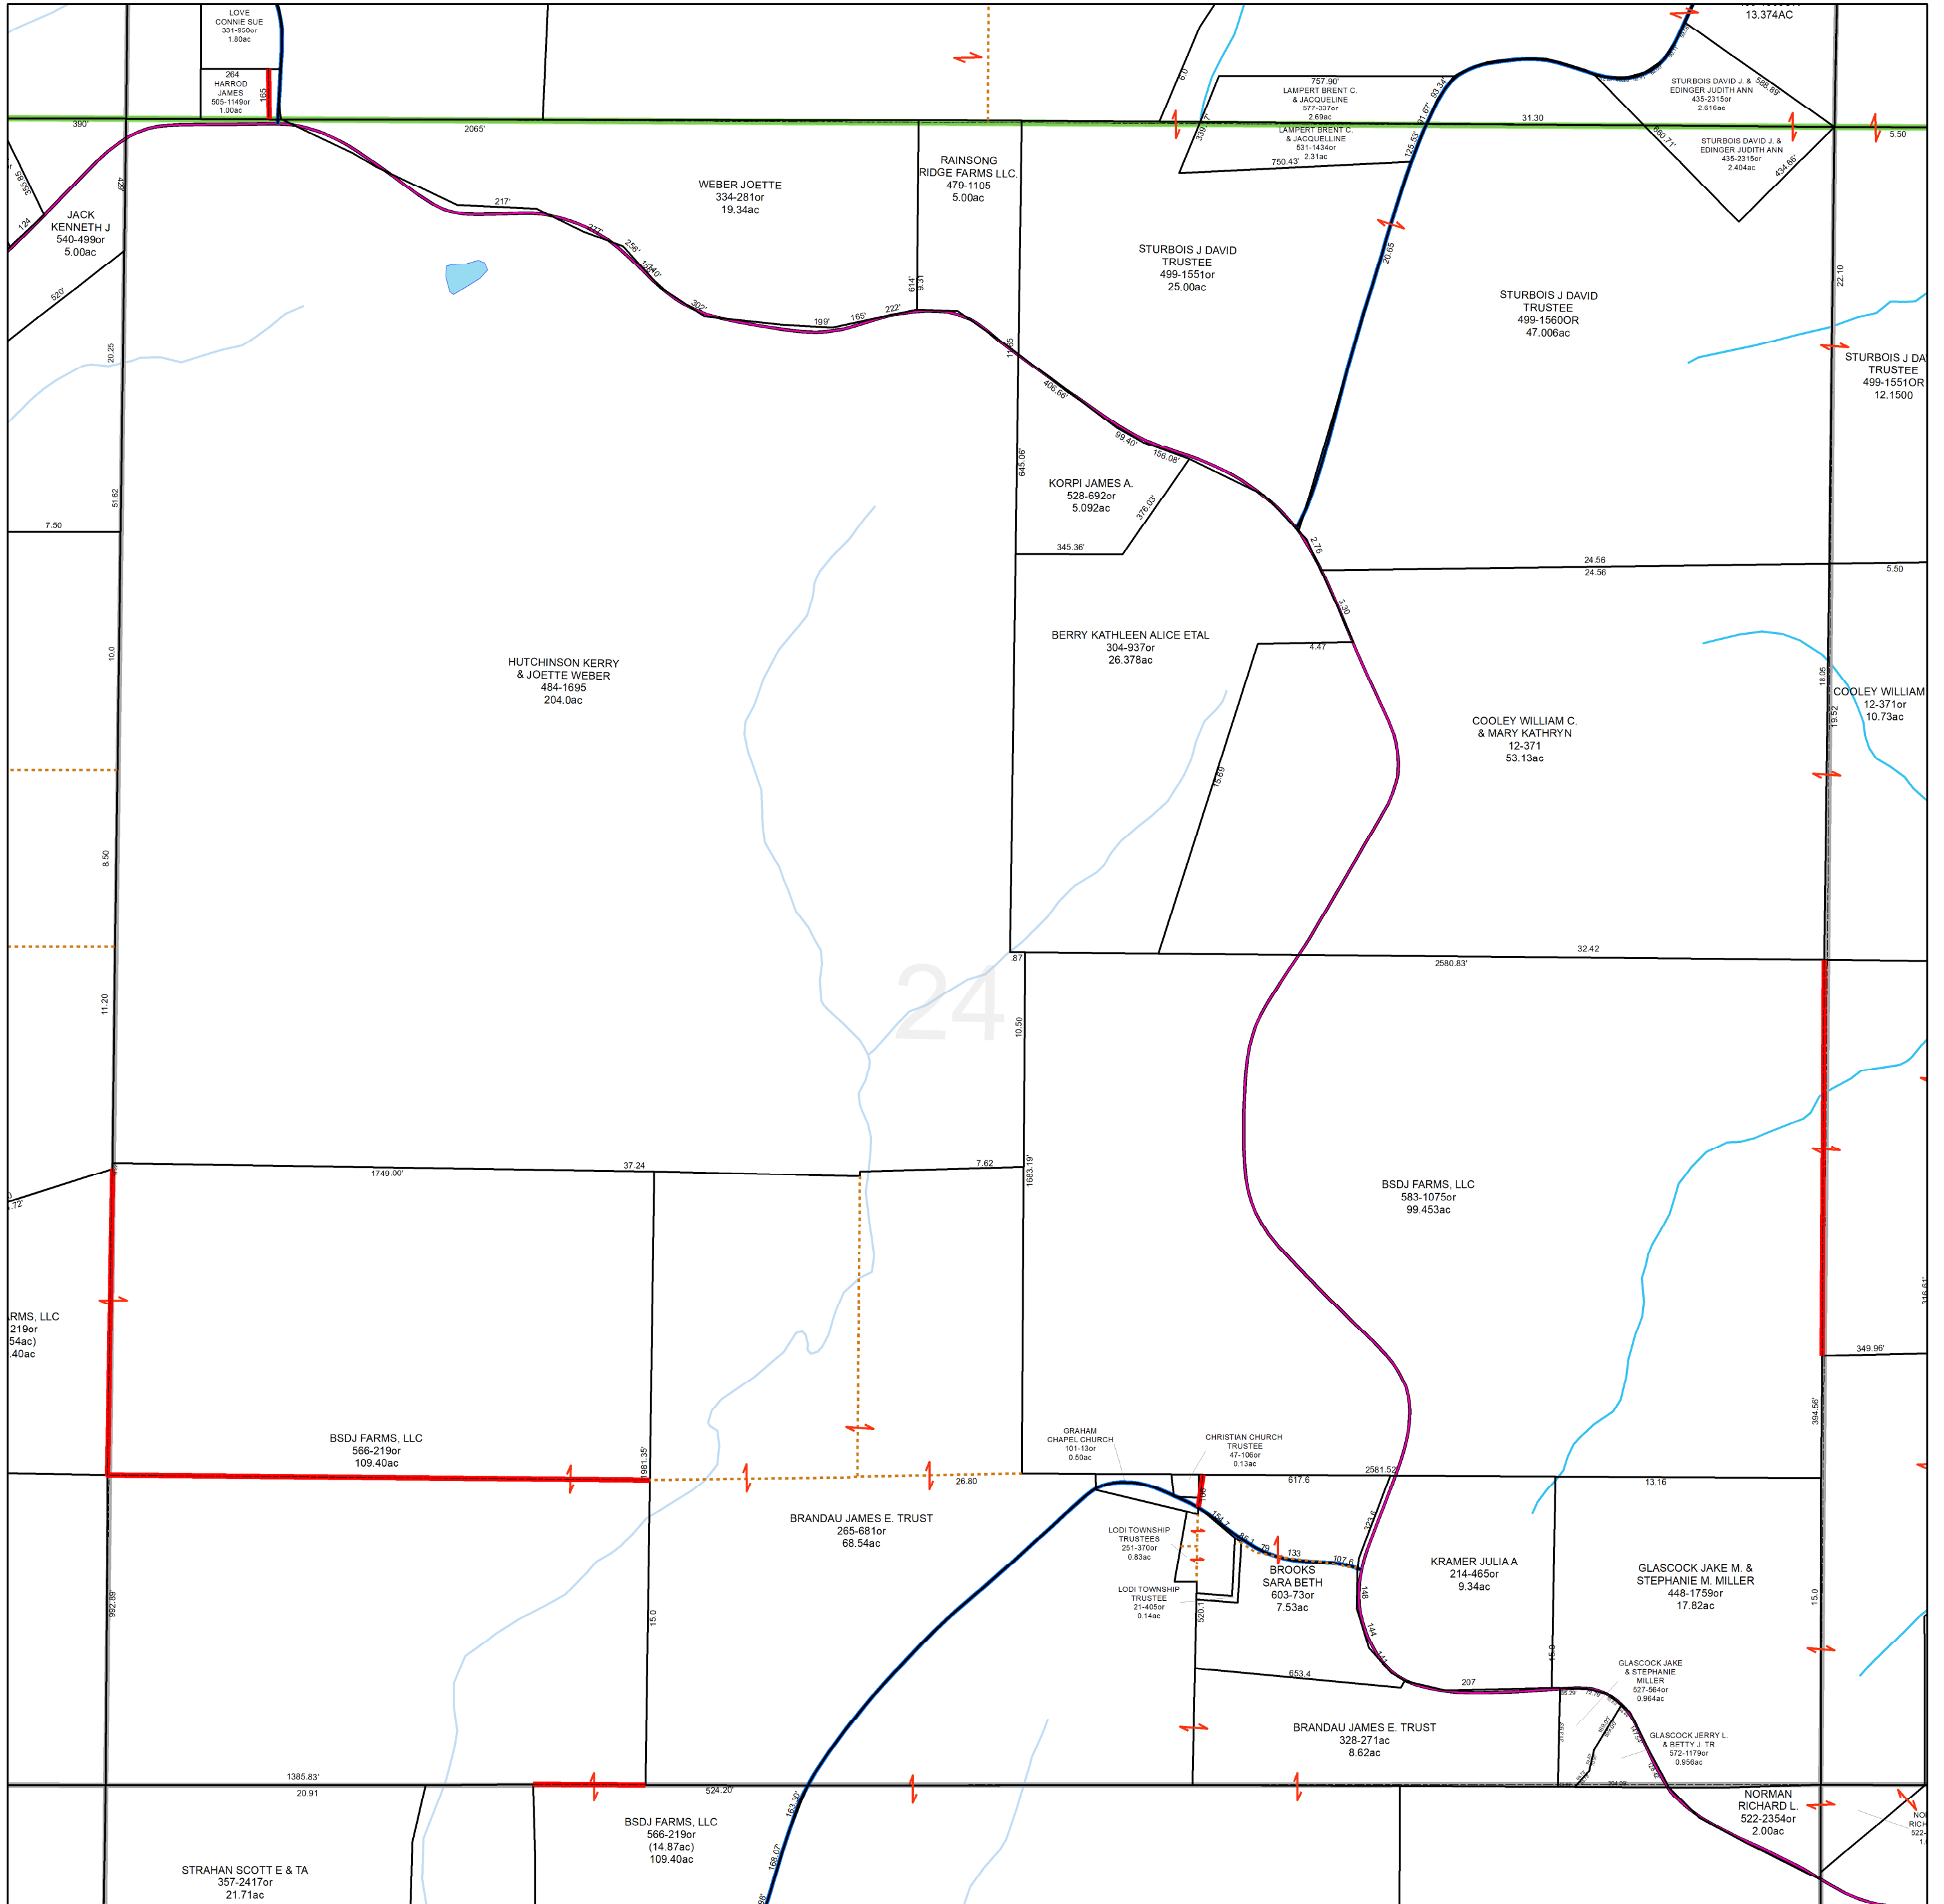

ATHENS COUNTY AUDITOR PLAT MAP

Lodi Twp
Sec 24

1 inch = 400 feet
These maps are believed to be correct and are to show ownership only.

Date: 1/10/2024