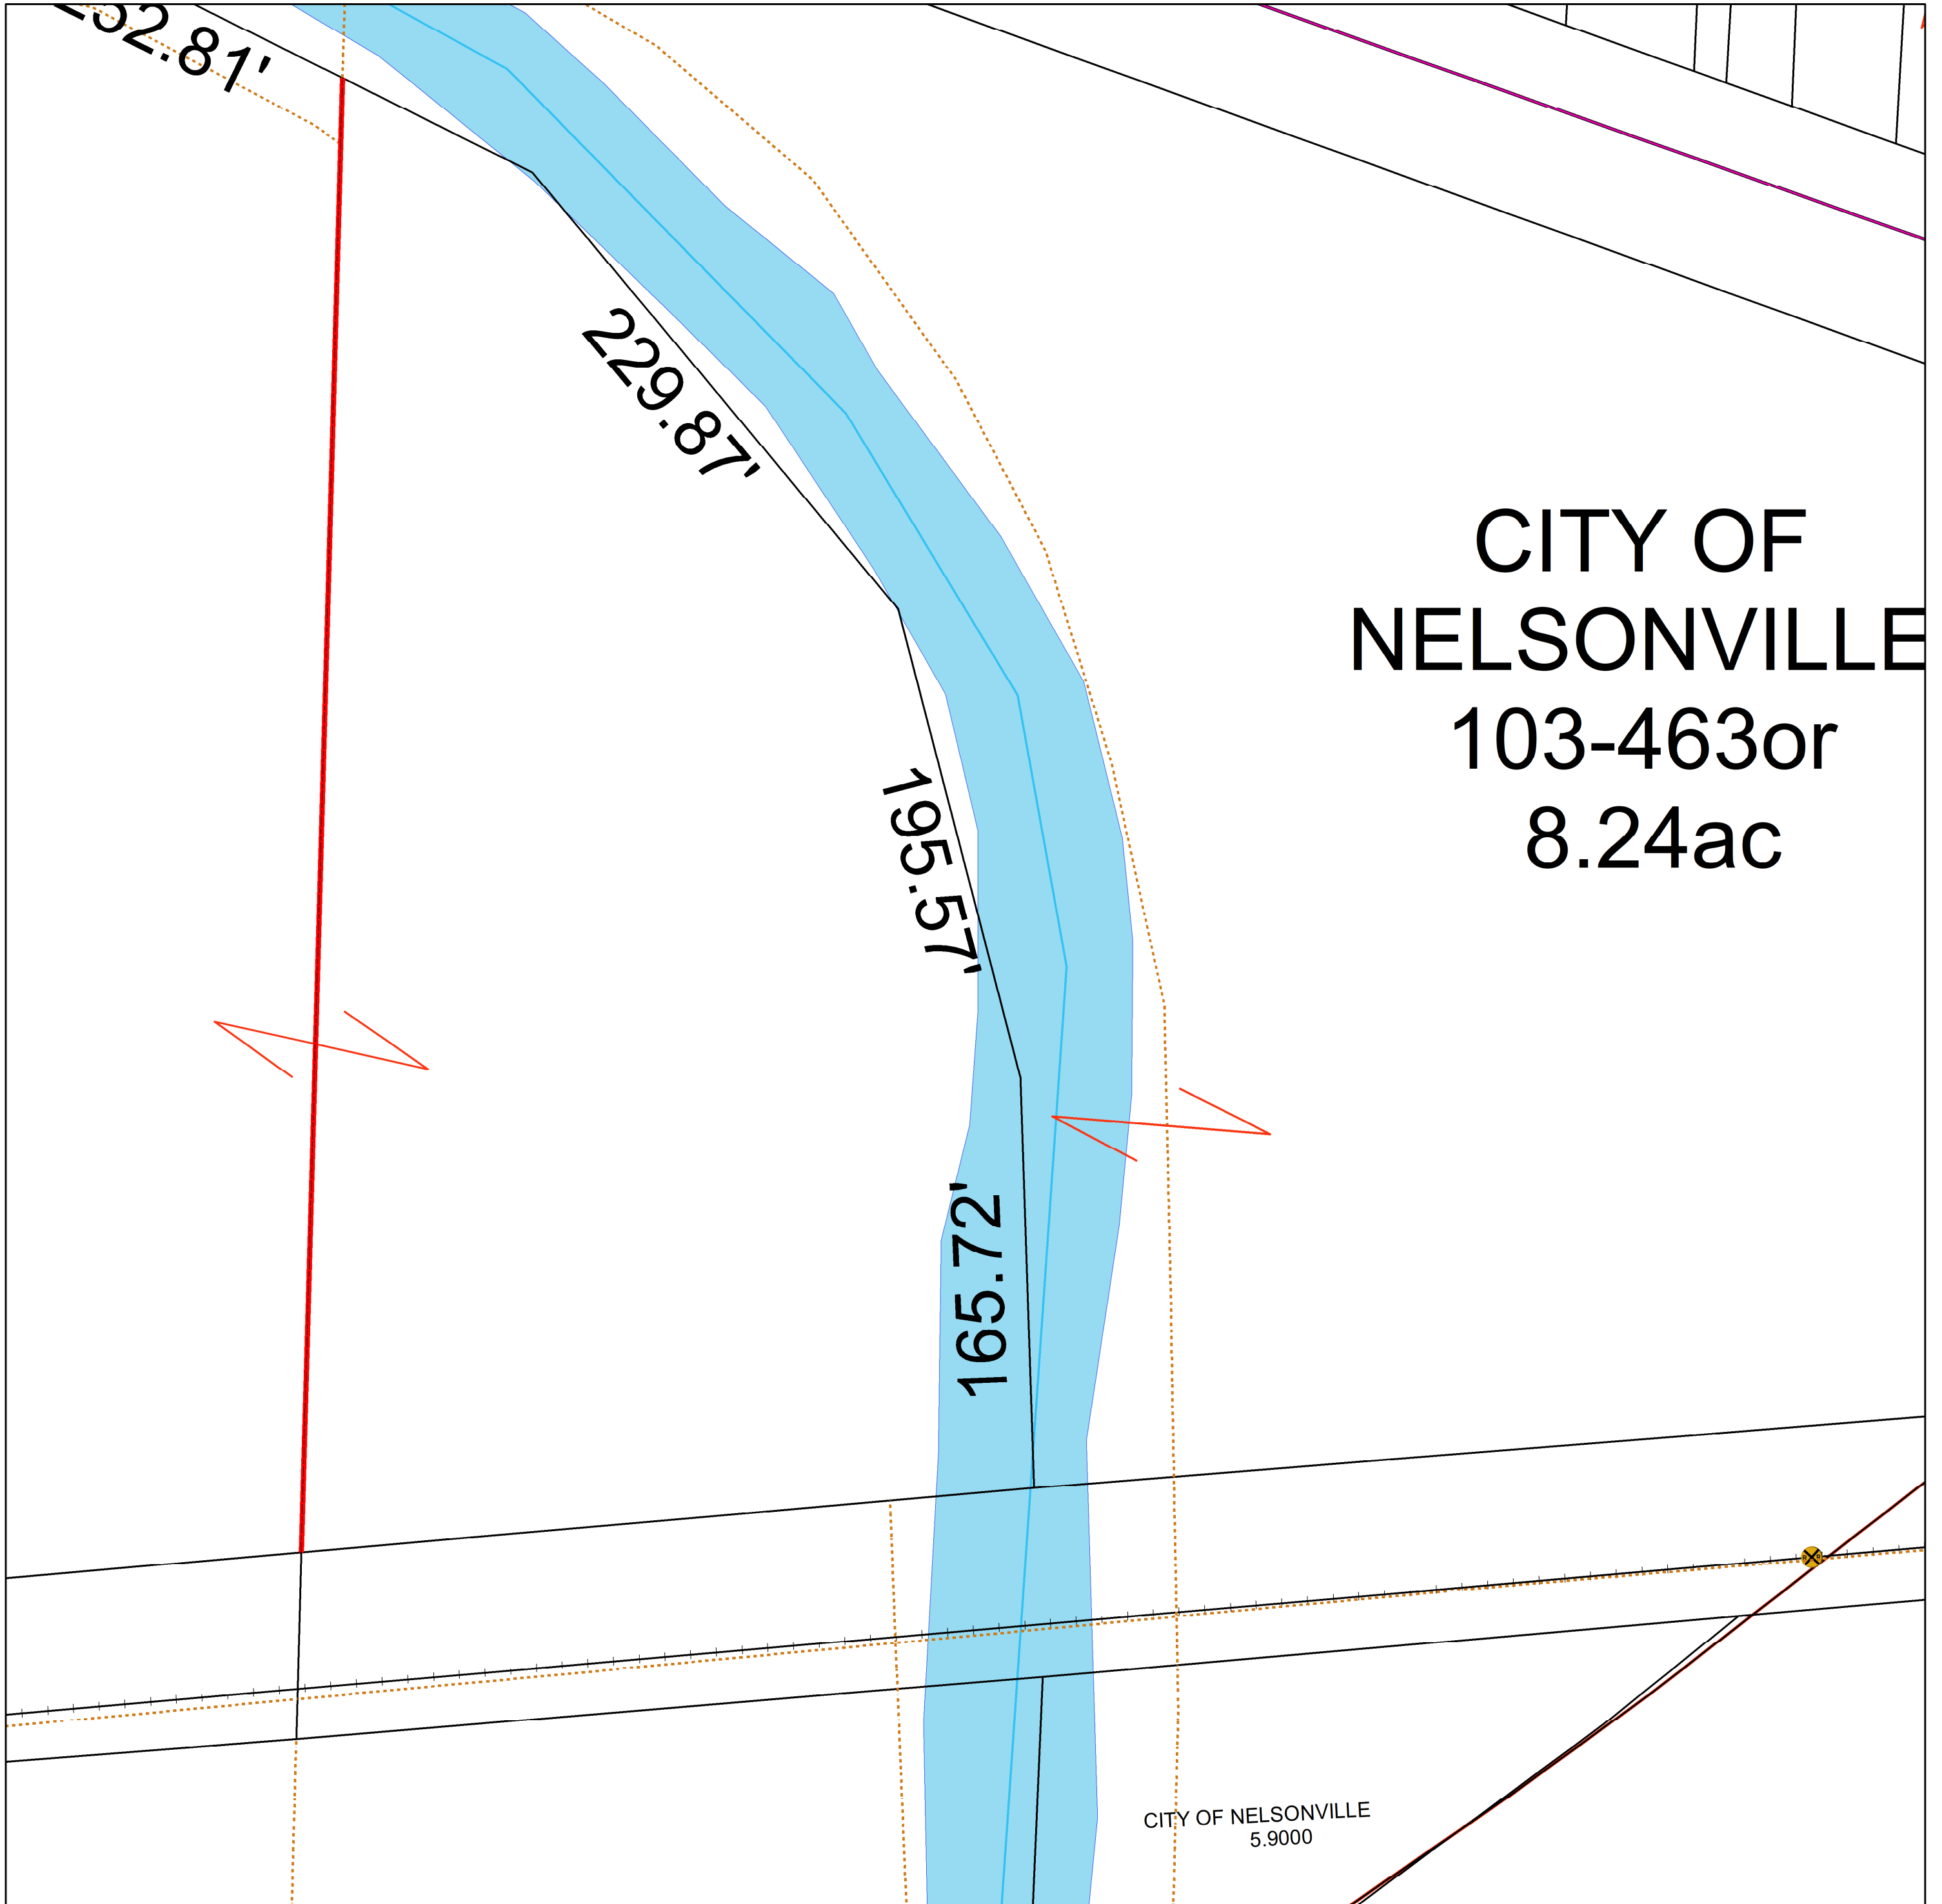

ATHENS COUNTY AUDITOR PLAT MAP

1 inch = 50 feet

These maps are believed to be correct and are to show ownership only.

York Twp.  
Nelsonville J-12

CITY OF  
NELSONVILLE  
103-463or  
8.24ac

CITY OF NELSONVILLE  
5.9000