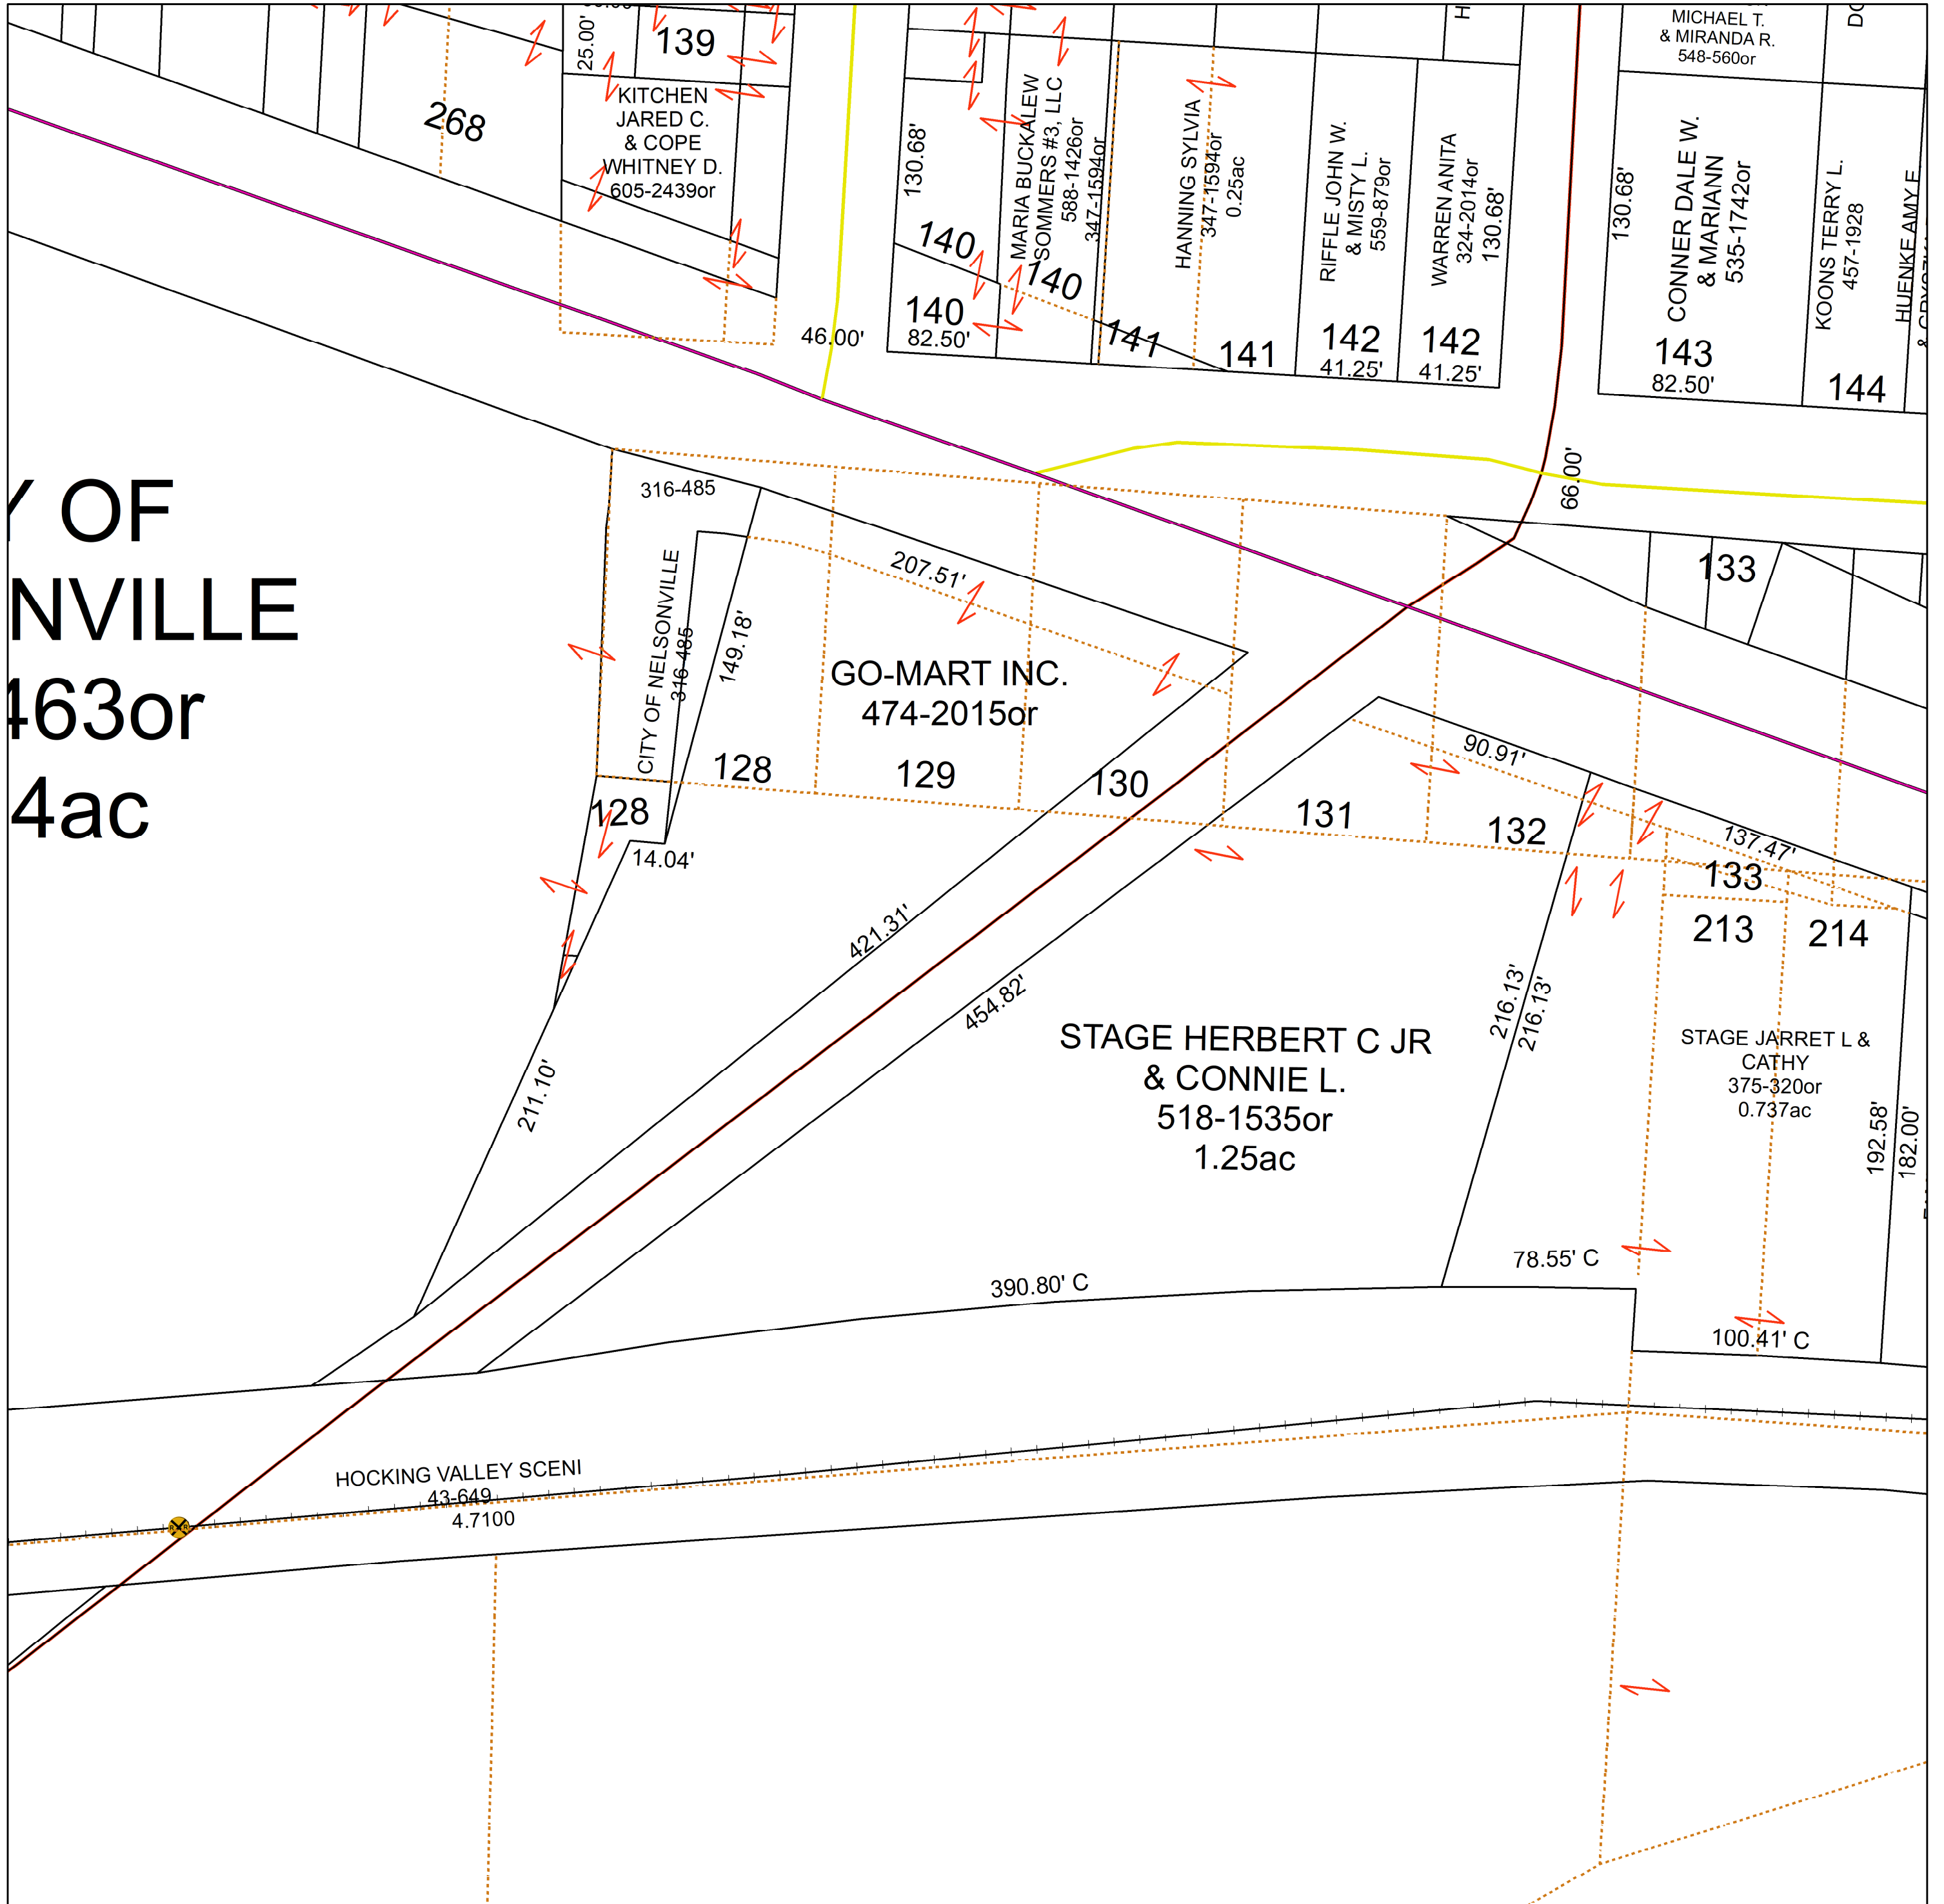

ATHENS COUNTY AUDITOR PLAT MAP

York Twp.
Nelsonville J-13

1 inch = 50 feet
These maps are believed to be correct and are to show ownership only.

PART OF
NELSONVILLE
463or
4ac