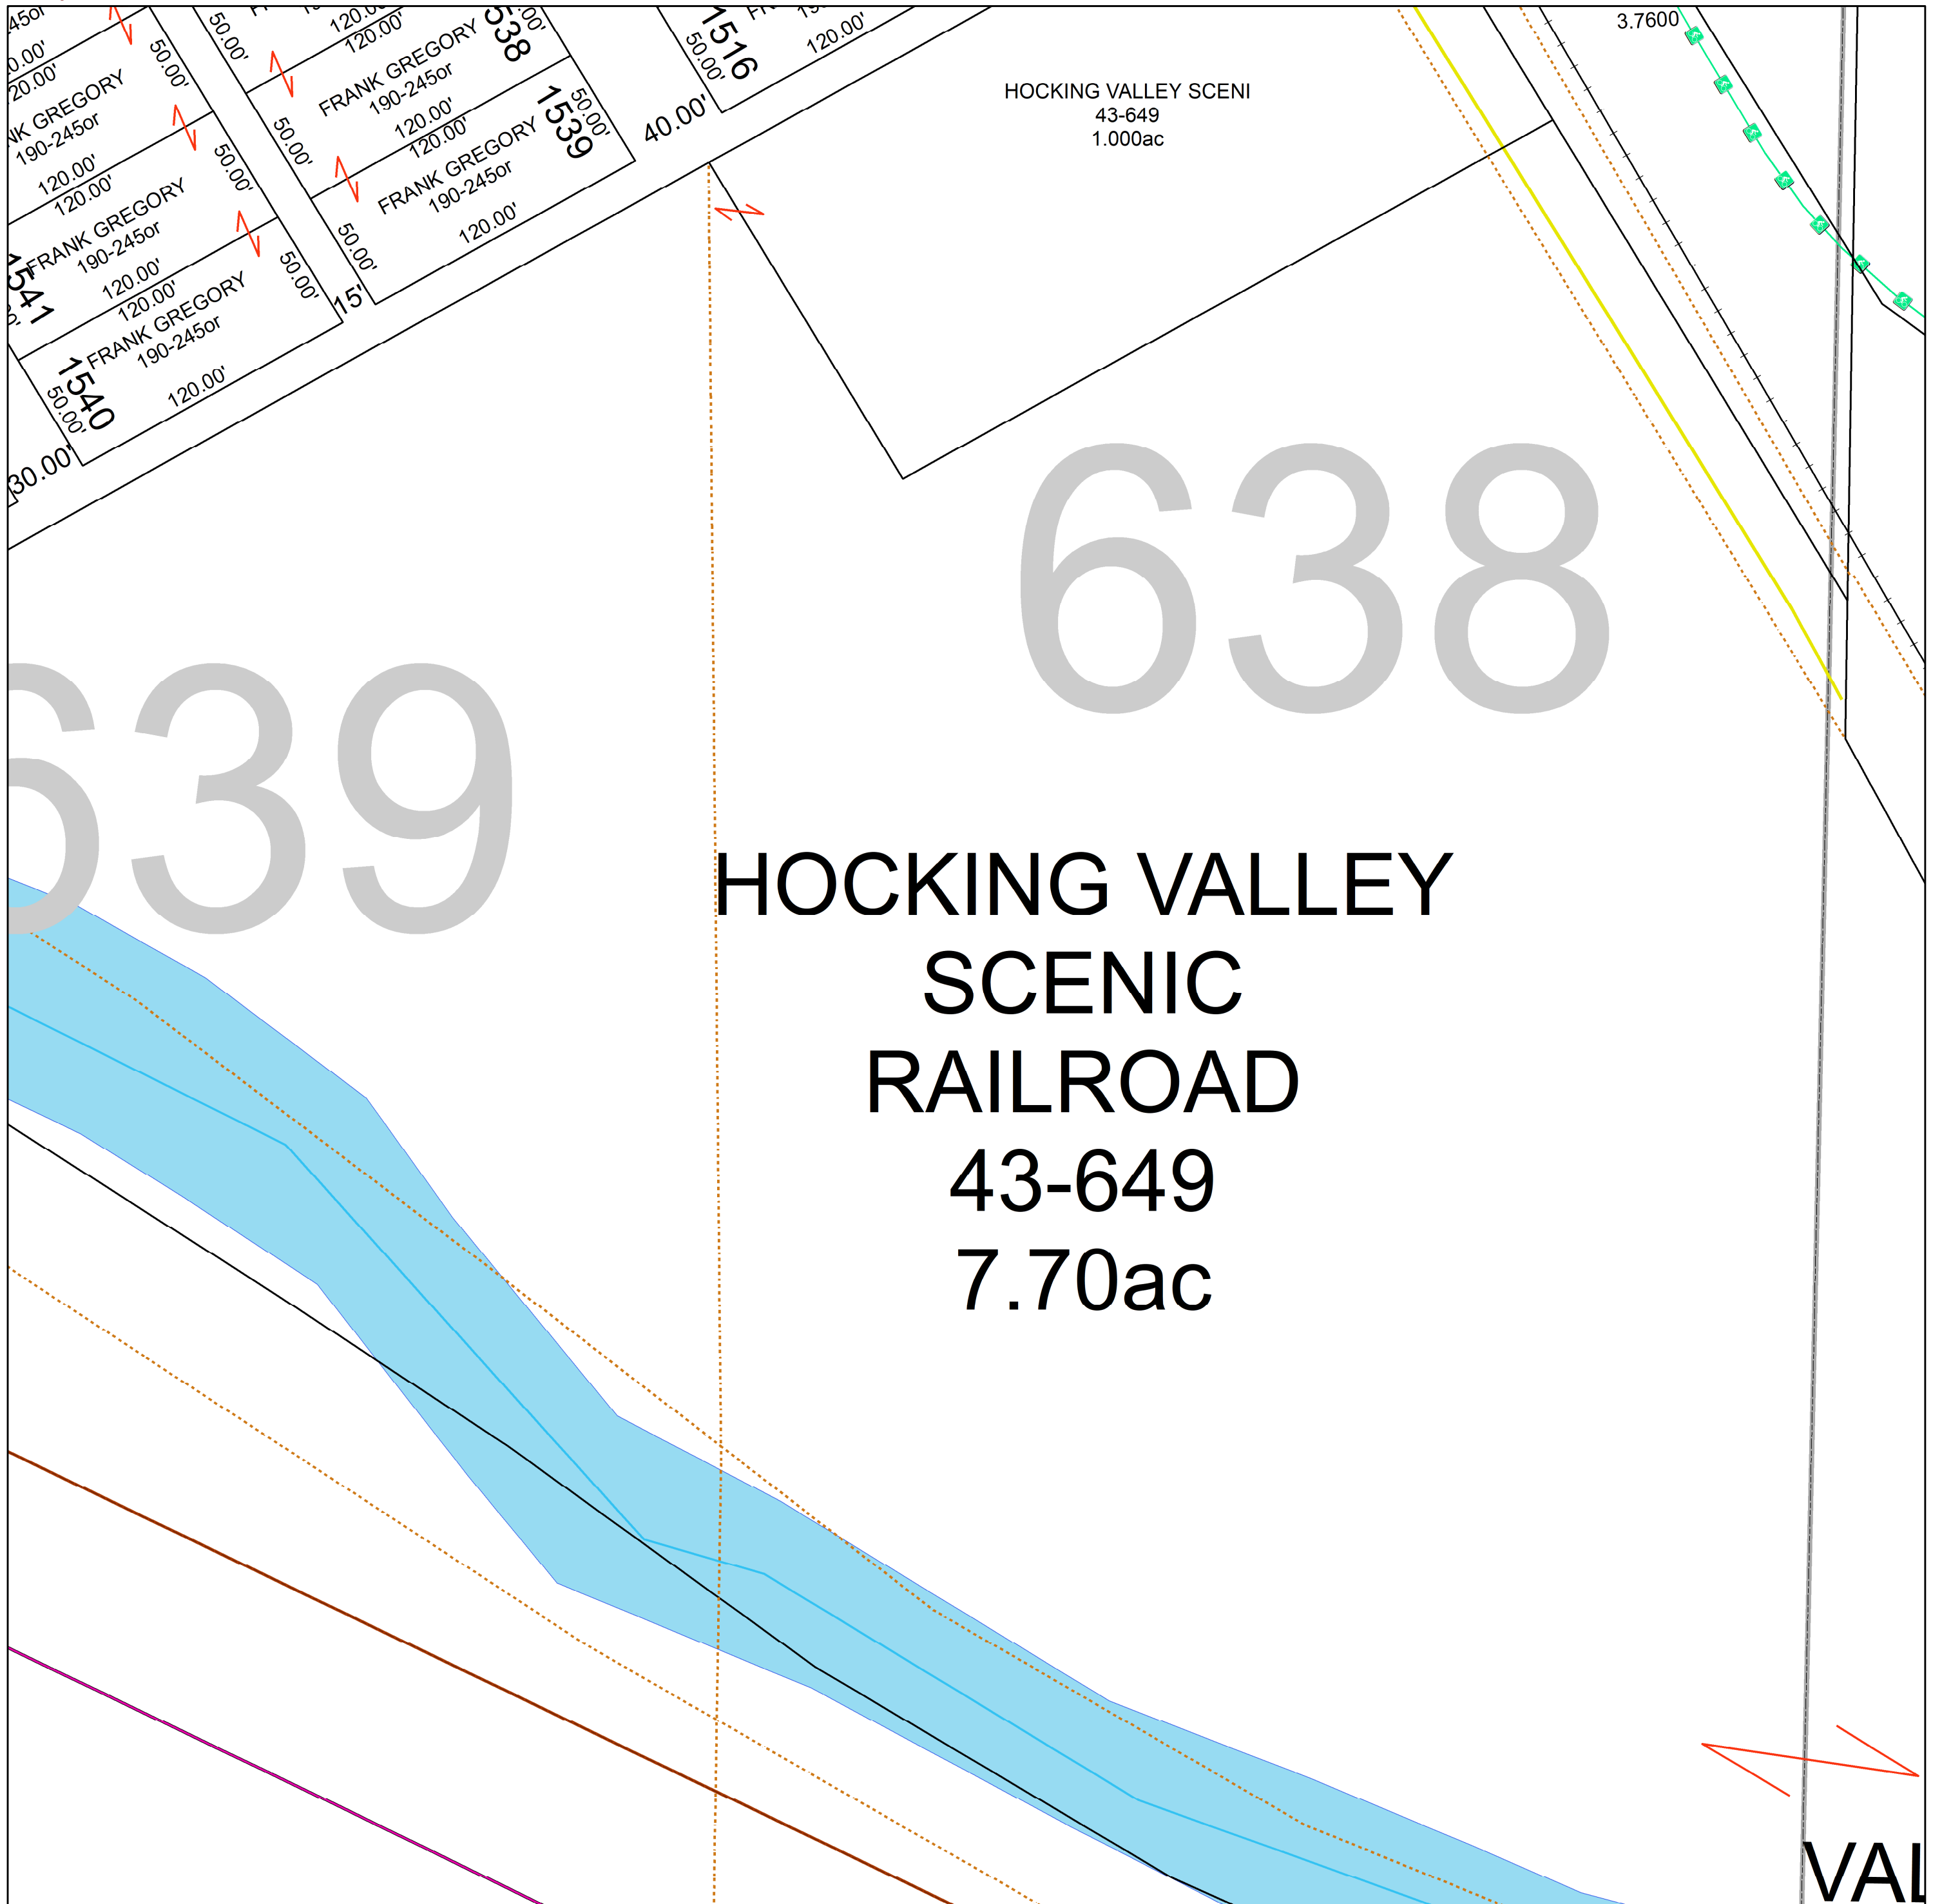

ATHENS COUNTY AUDITOR PLAT MAP

York Twp.  
Nelsonville O-18

1 inch = 50 feet  
These maps are believed to be correct and are to show ownership only.

HOCKING VALLEY SCENI  
43-649  
1.000ac

6338

6339

**HOCKING VALLEY  
SCENIC  
RAILROAD  
43-649  
7.70ac**

**VAL**

Date: 1/10/2024