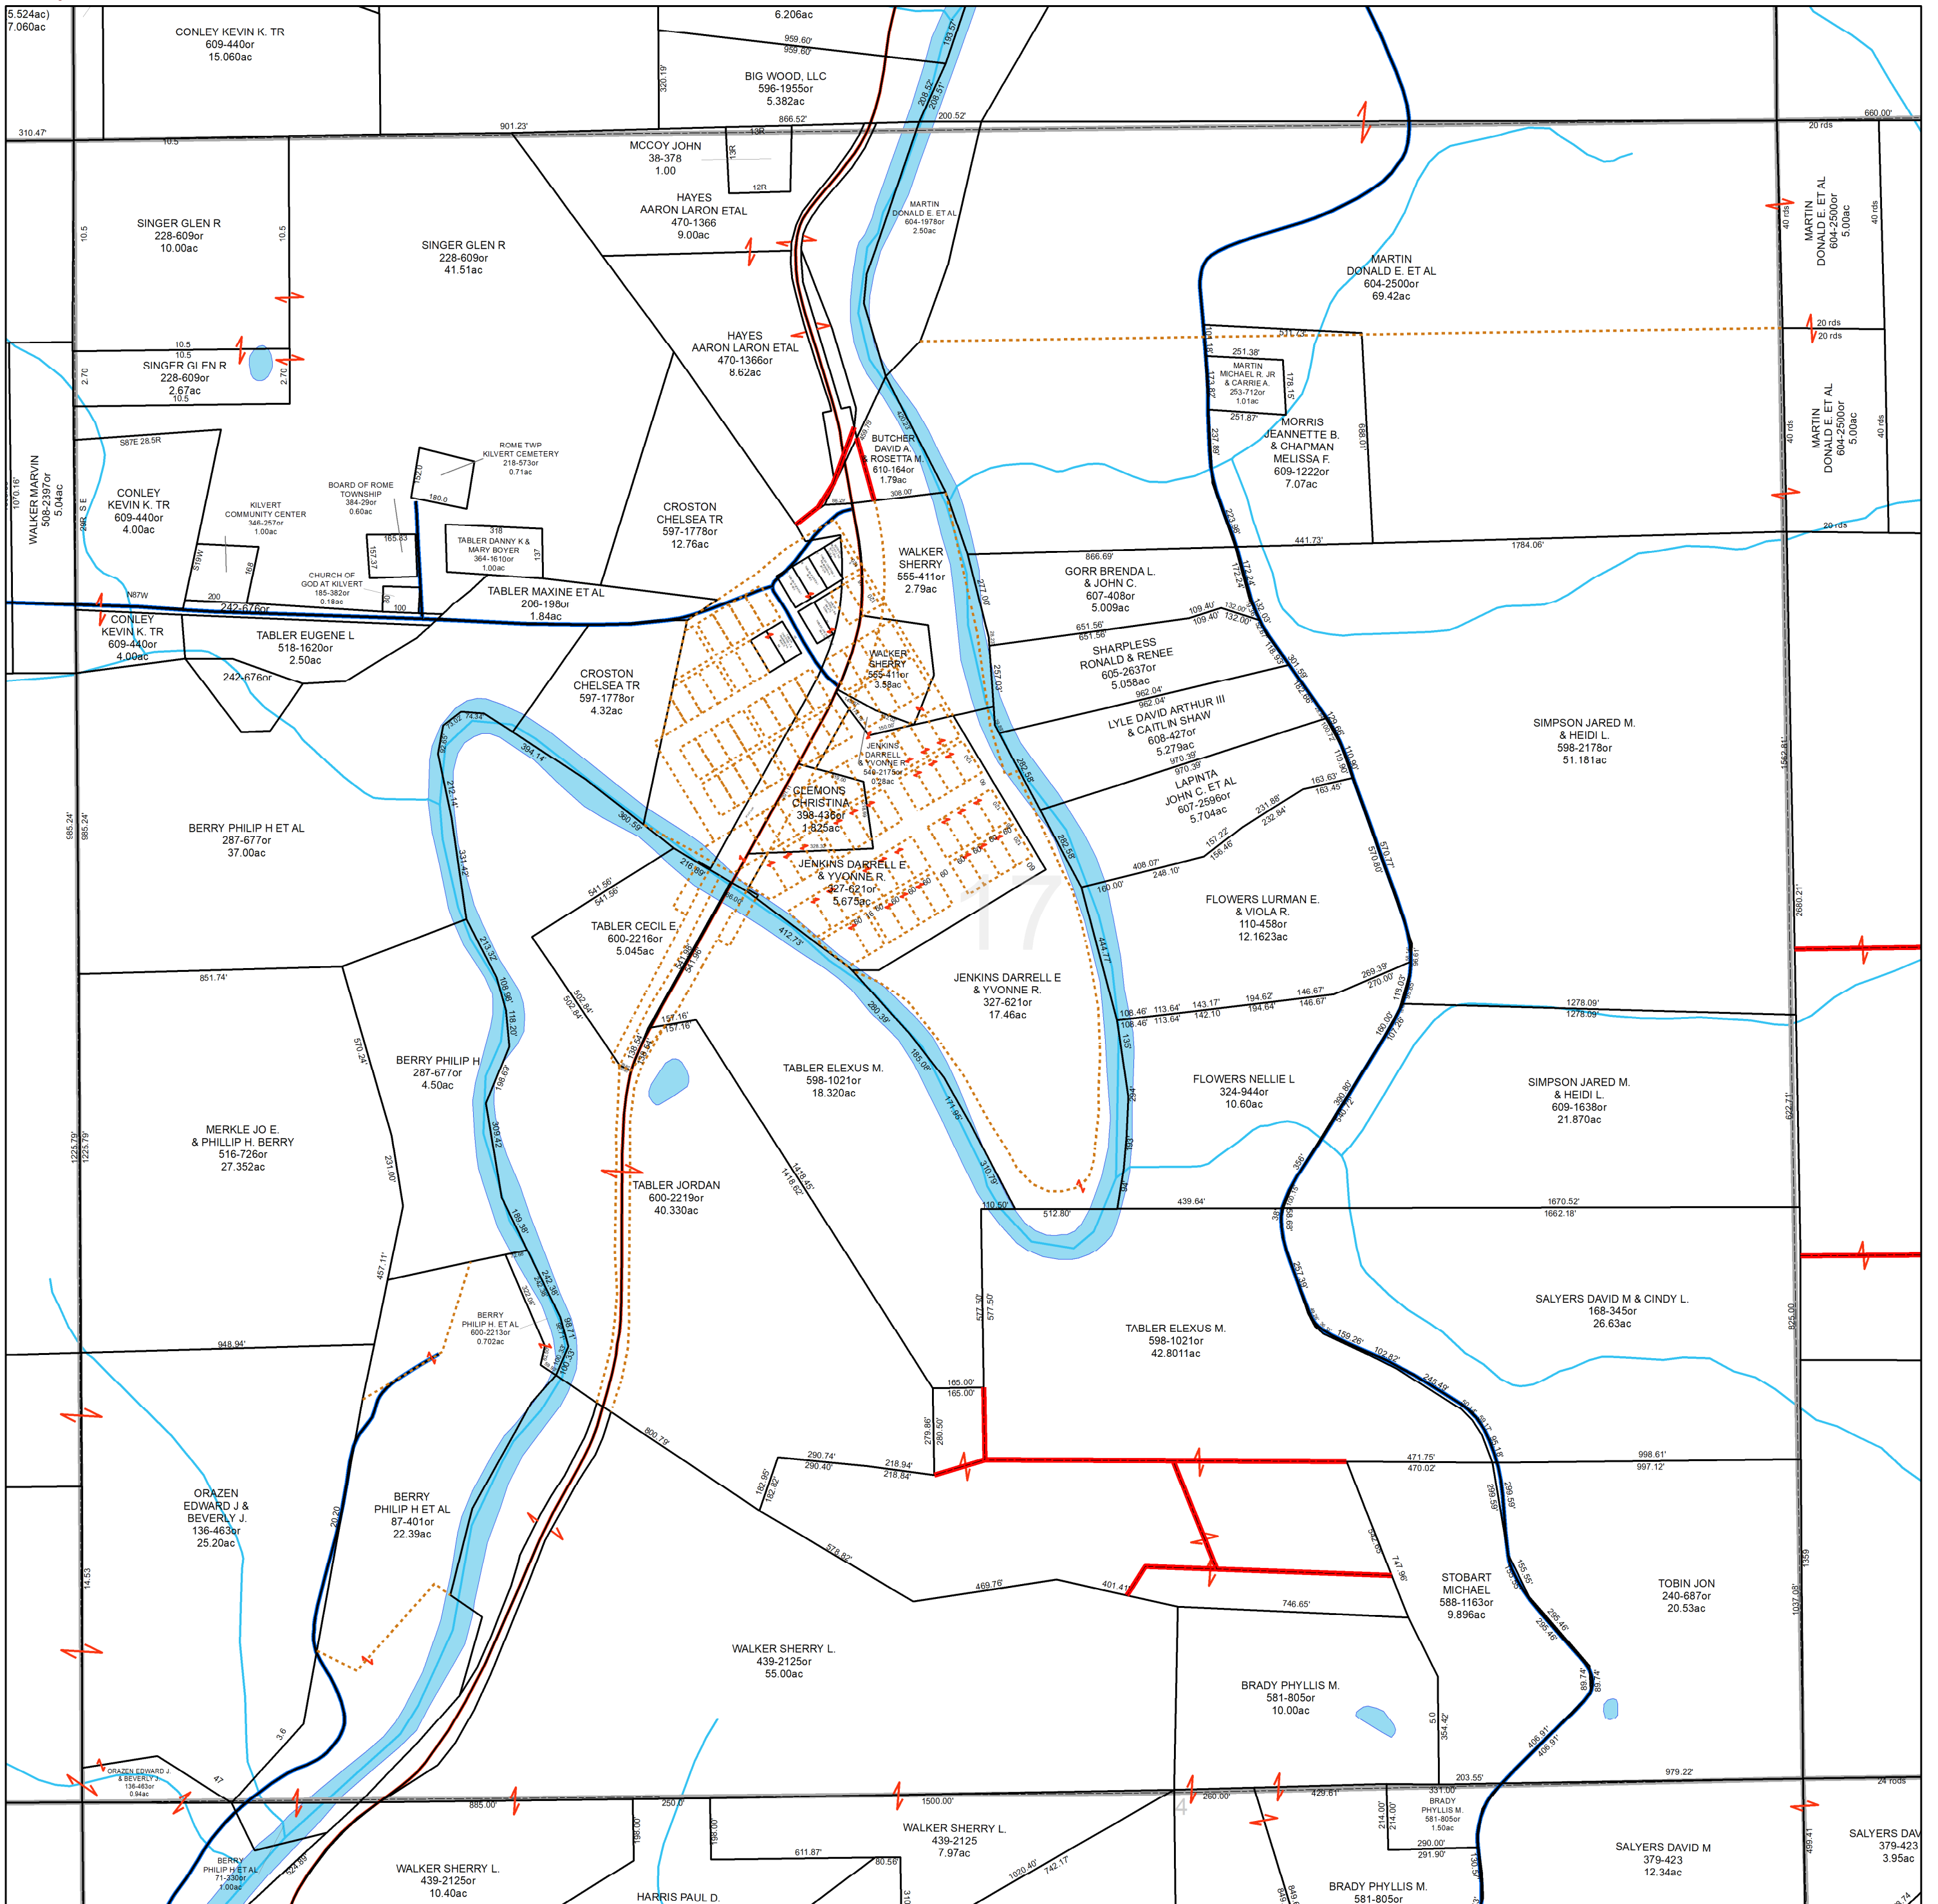

# ATHENS COUNTY AUDITOR PLAT MAP

Rome Twp  
Sec 17

1 inch = 400 feet  
These maps are believed to be correct and are to show ownership only.

Date: 1/10/2024