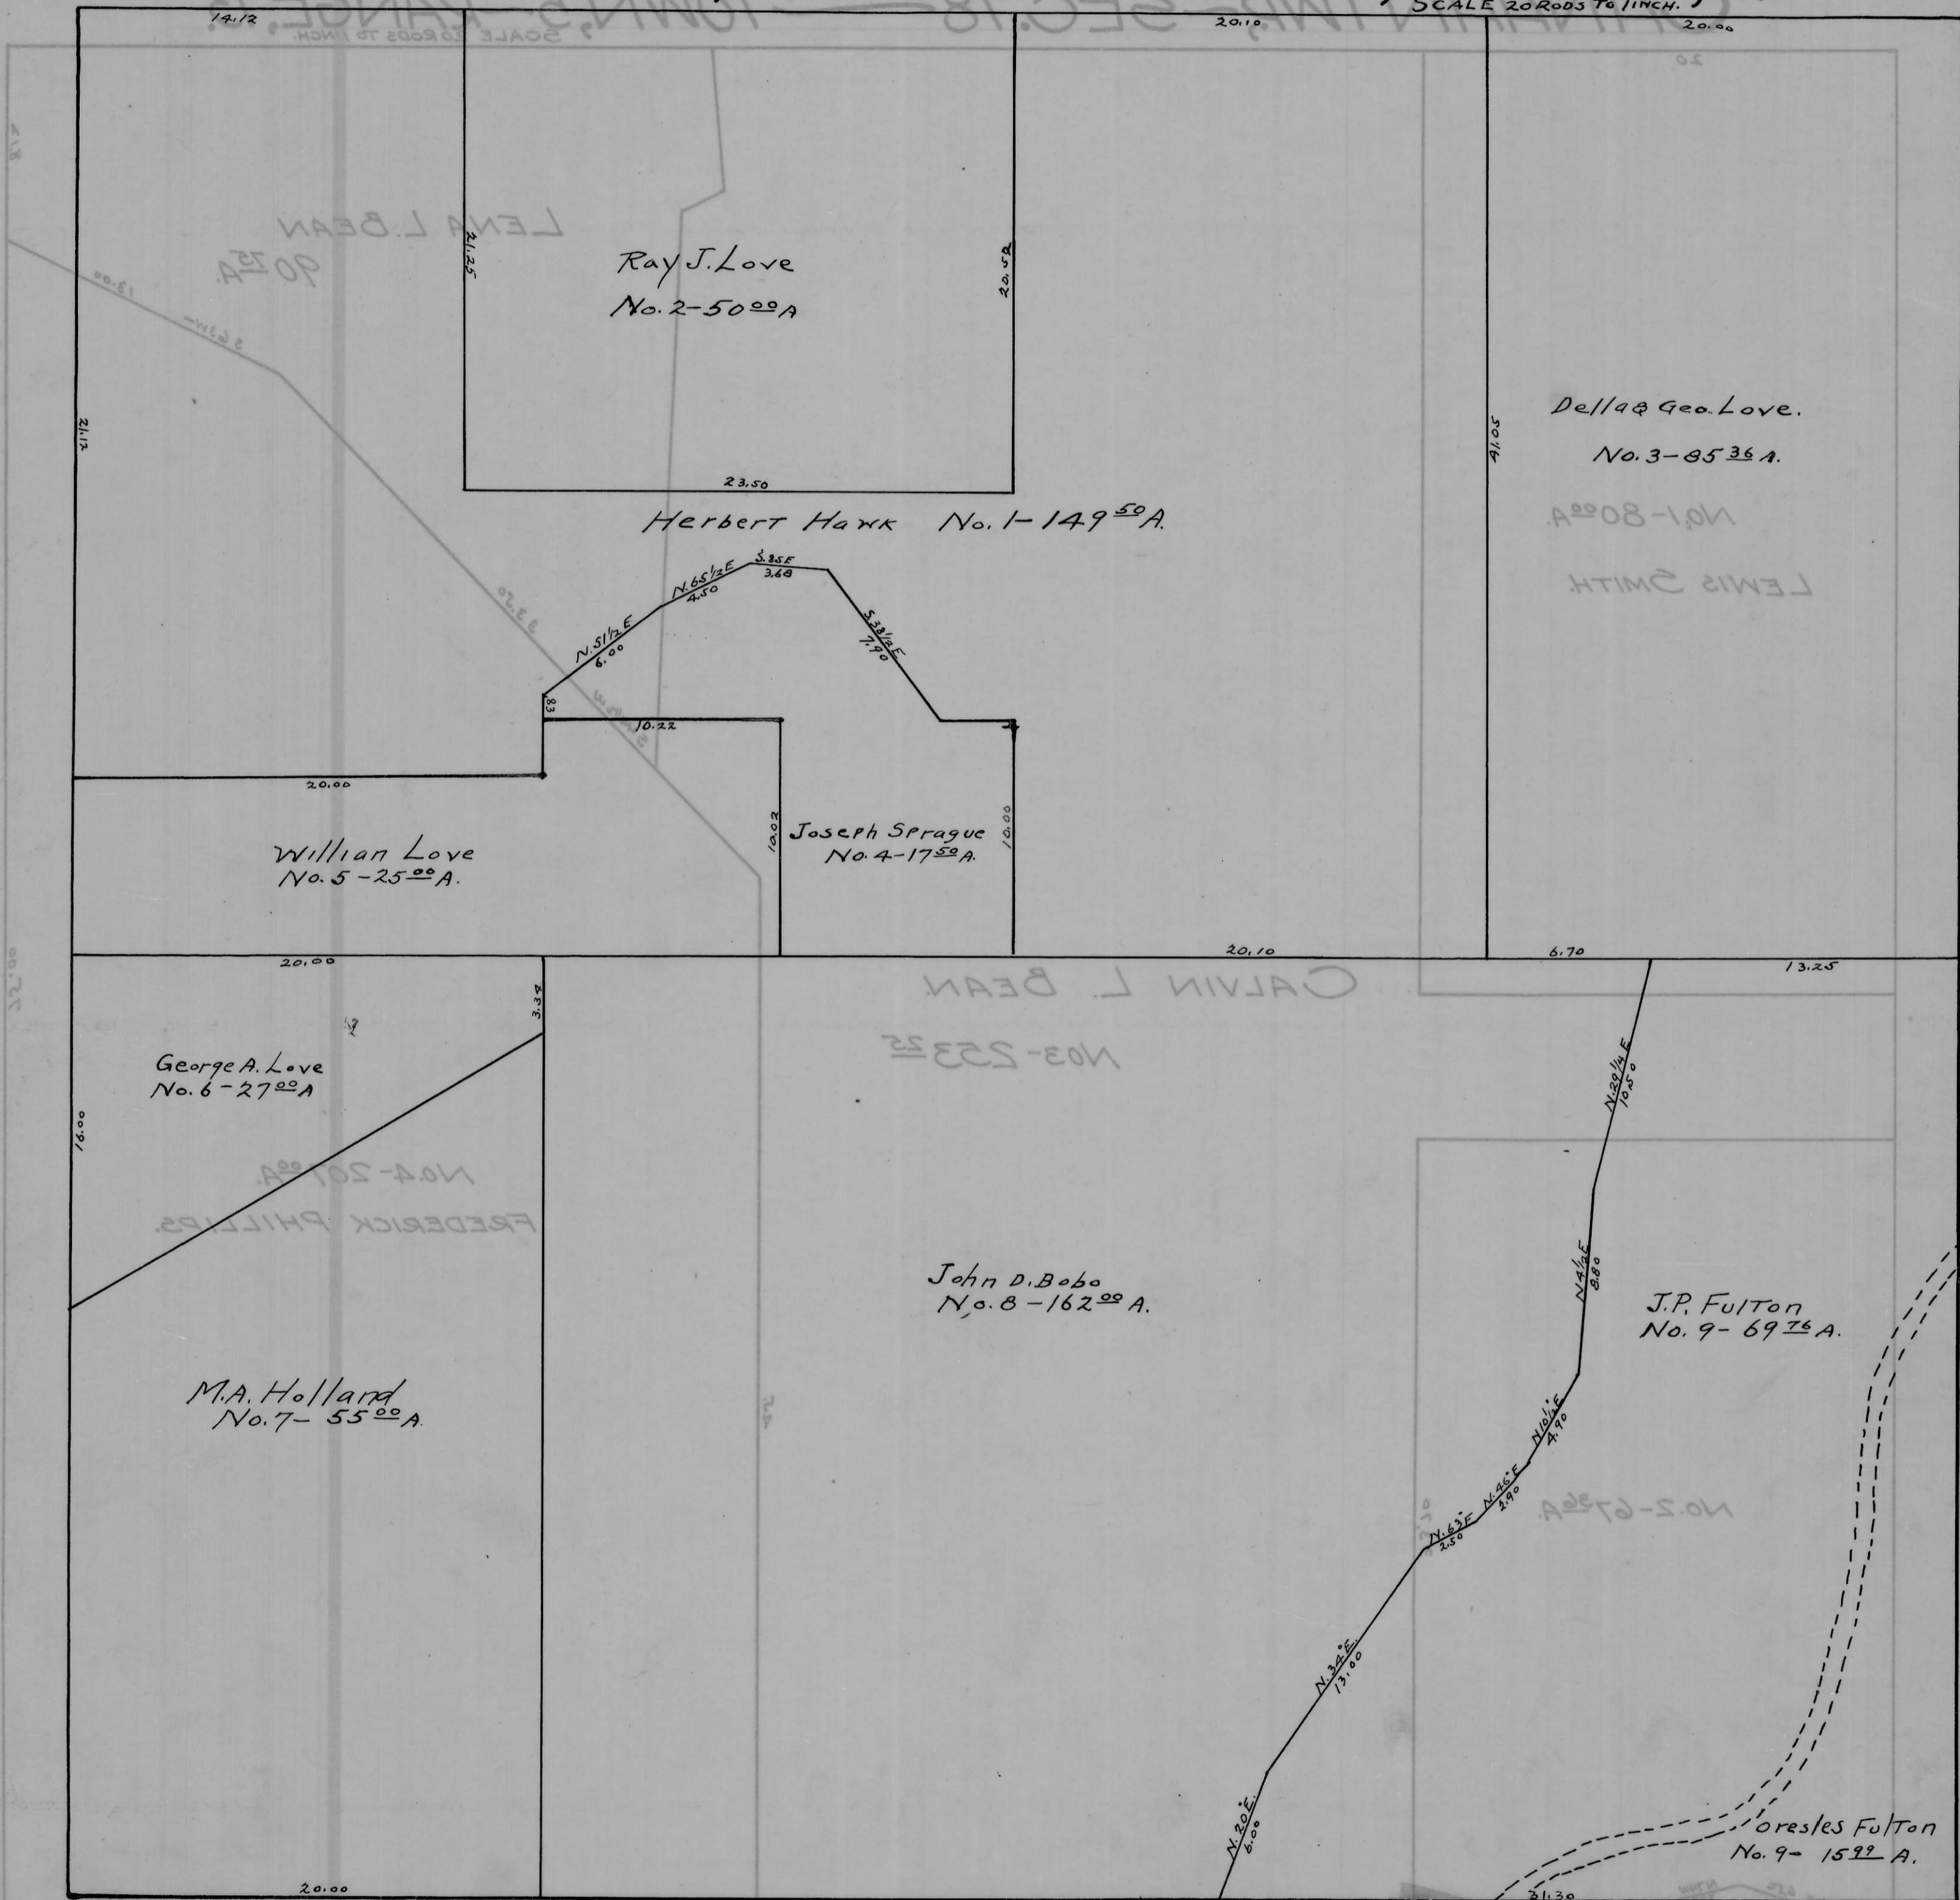

CANAAN TWP. - SEC. 19 - TOWN, 5 - RANGE, 13.

SCALE 20 RODS TO 1 INCH.

Ray J. Love
No. 2-50.00 A

Della & Geo. Love.
No. 3-85.36 A.

Herbert Hawk No. 1-149.50 A.

William Love
No. 5-25.00 A.

Joseph Sprague
No. 4-17.50 A.