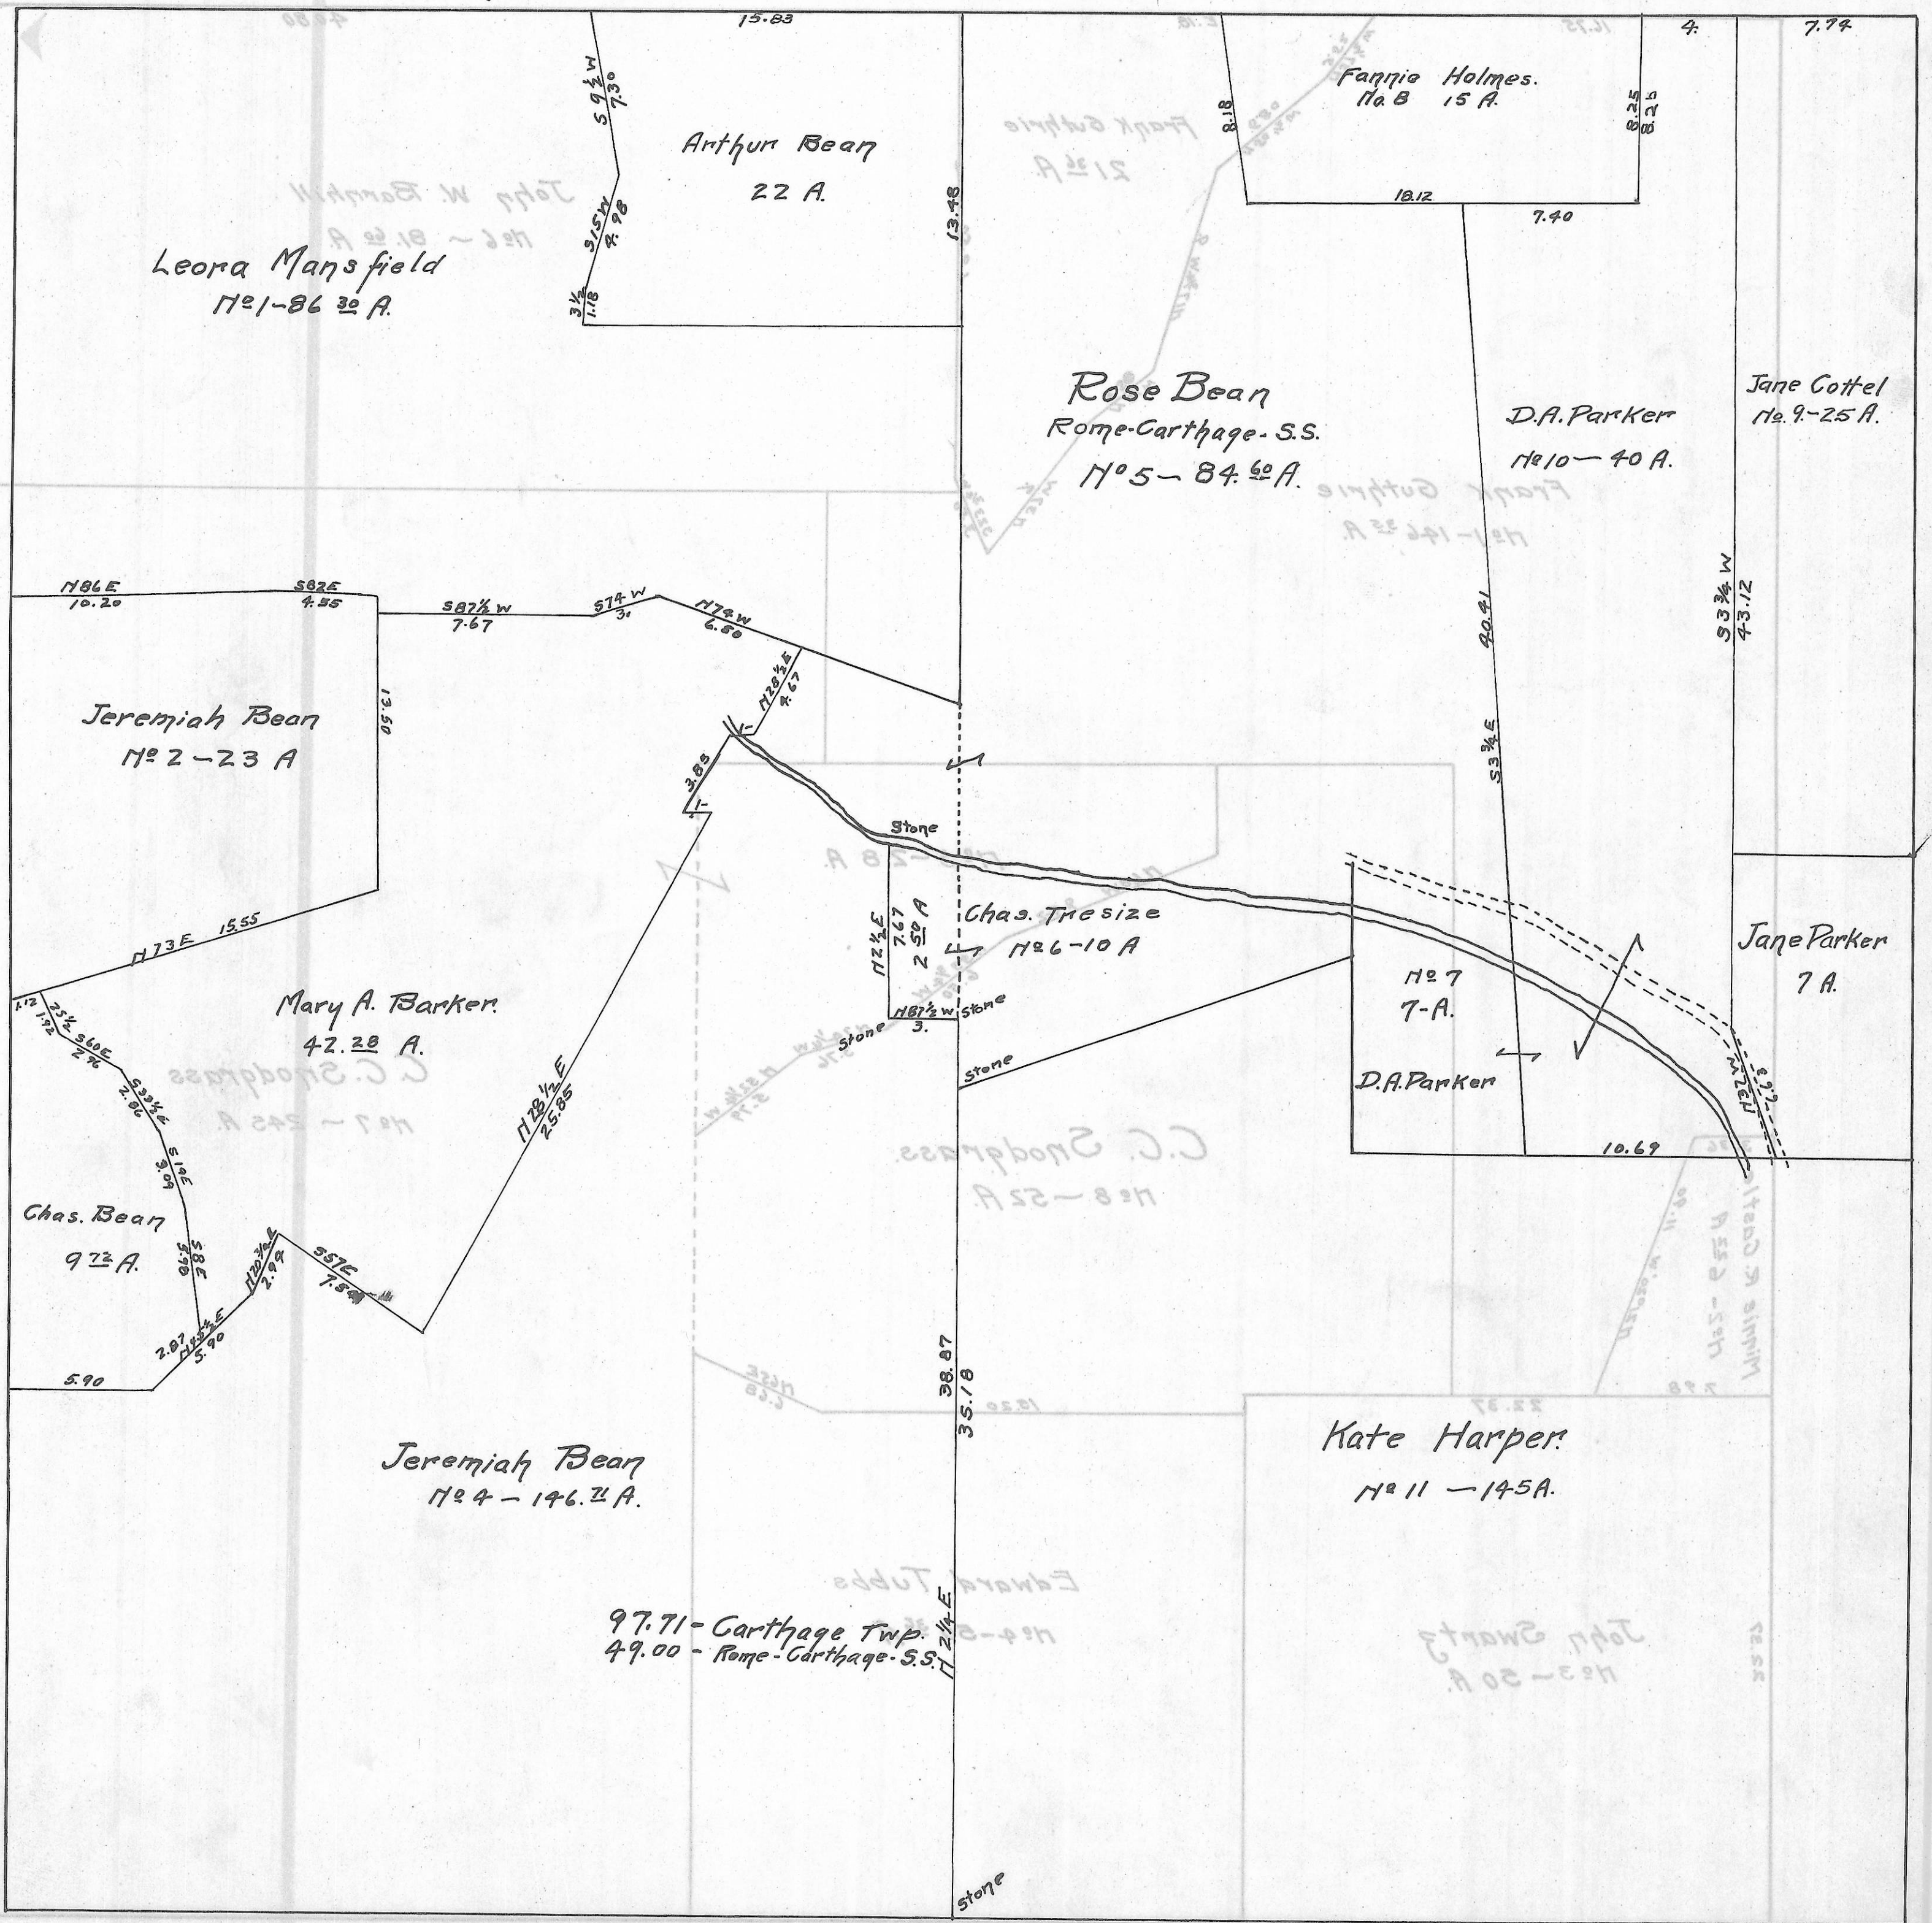

CARTHAGE TWP., - SEC. 30. - TOWN, 5 - RANGE, 12. SCALE 420 RODS=1 IN.

97.71 - Carthage Twp.
49.00 - Rome-Carthage S.S.