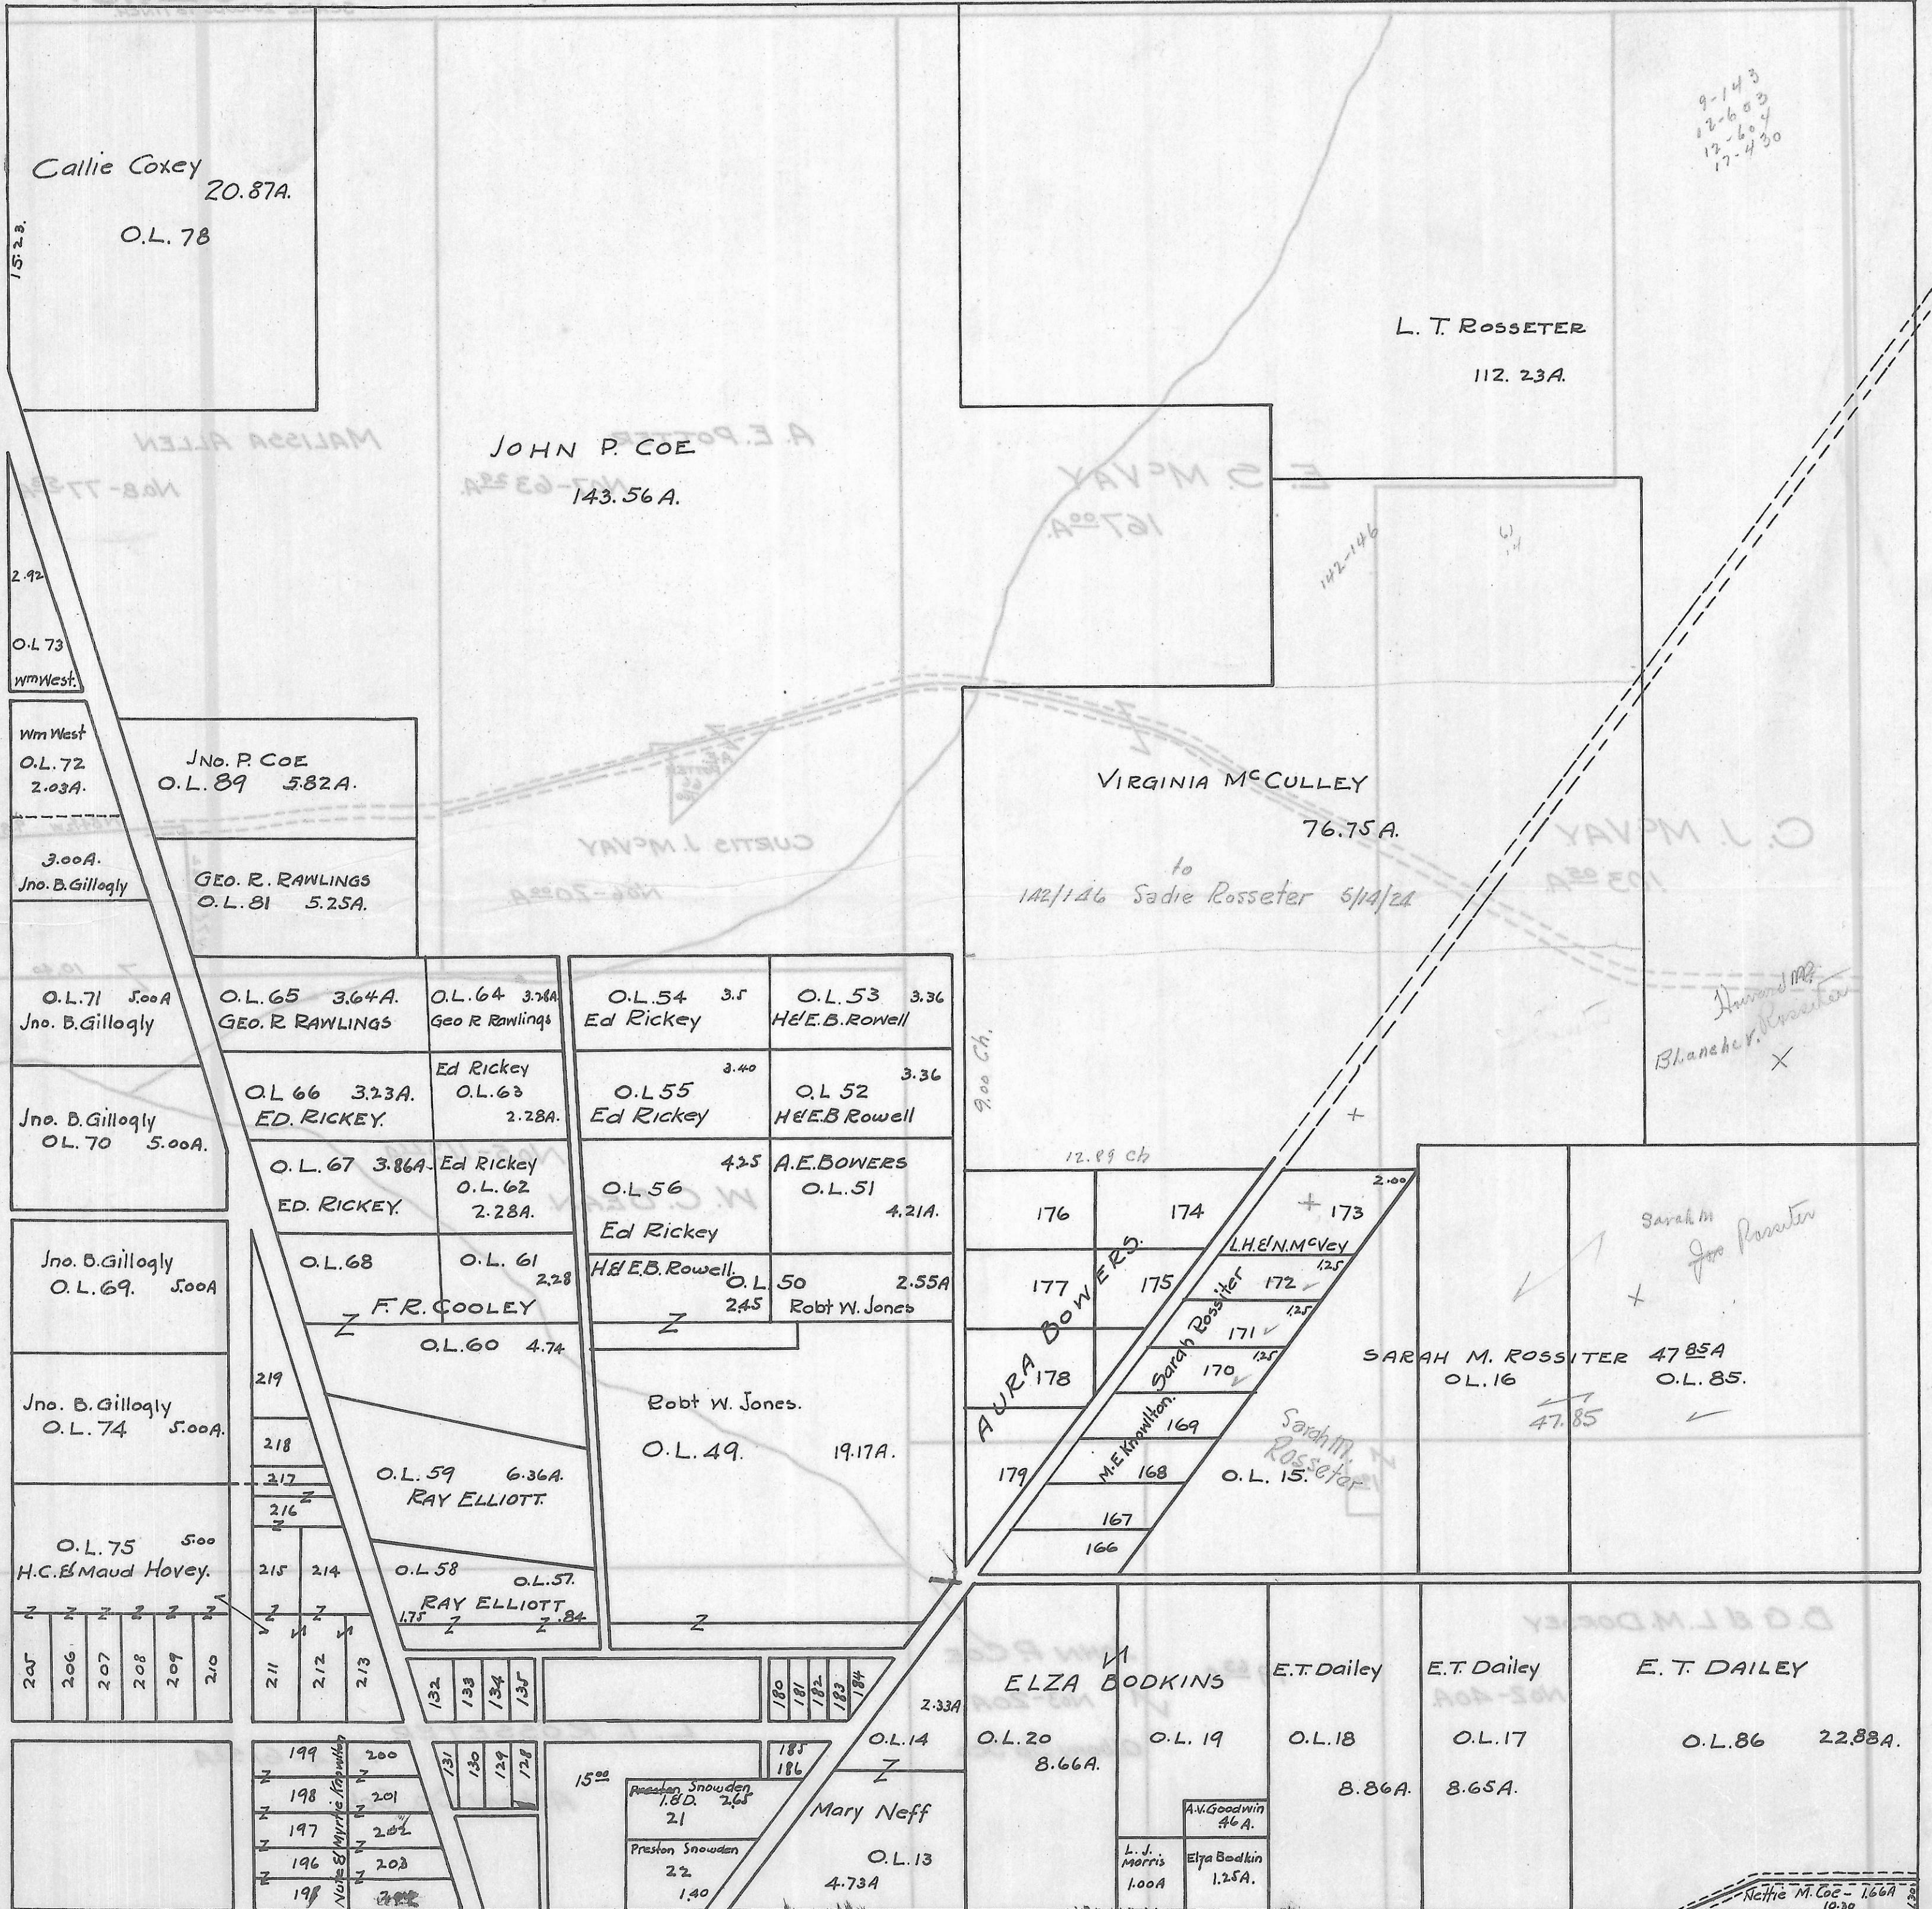

# LEE TWP, - SEC. 3 - TOWN, 10 - RANGE, 15.

9-143  
12-603  
13-604  
17-430

Blanche V. Rossiter

Sarah M. Rossiter

Neffe M. Coe - 166A  
10.30