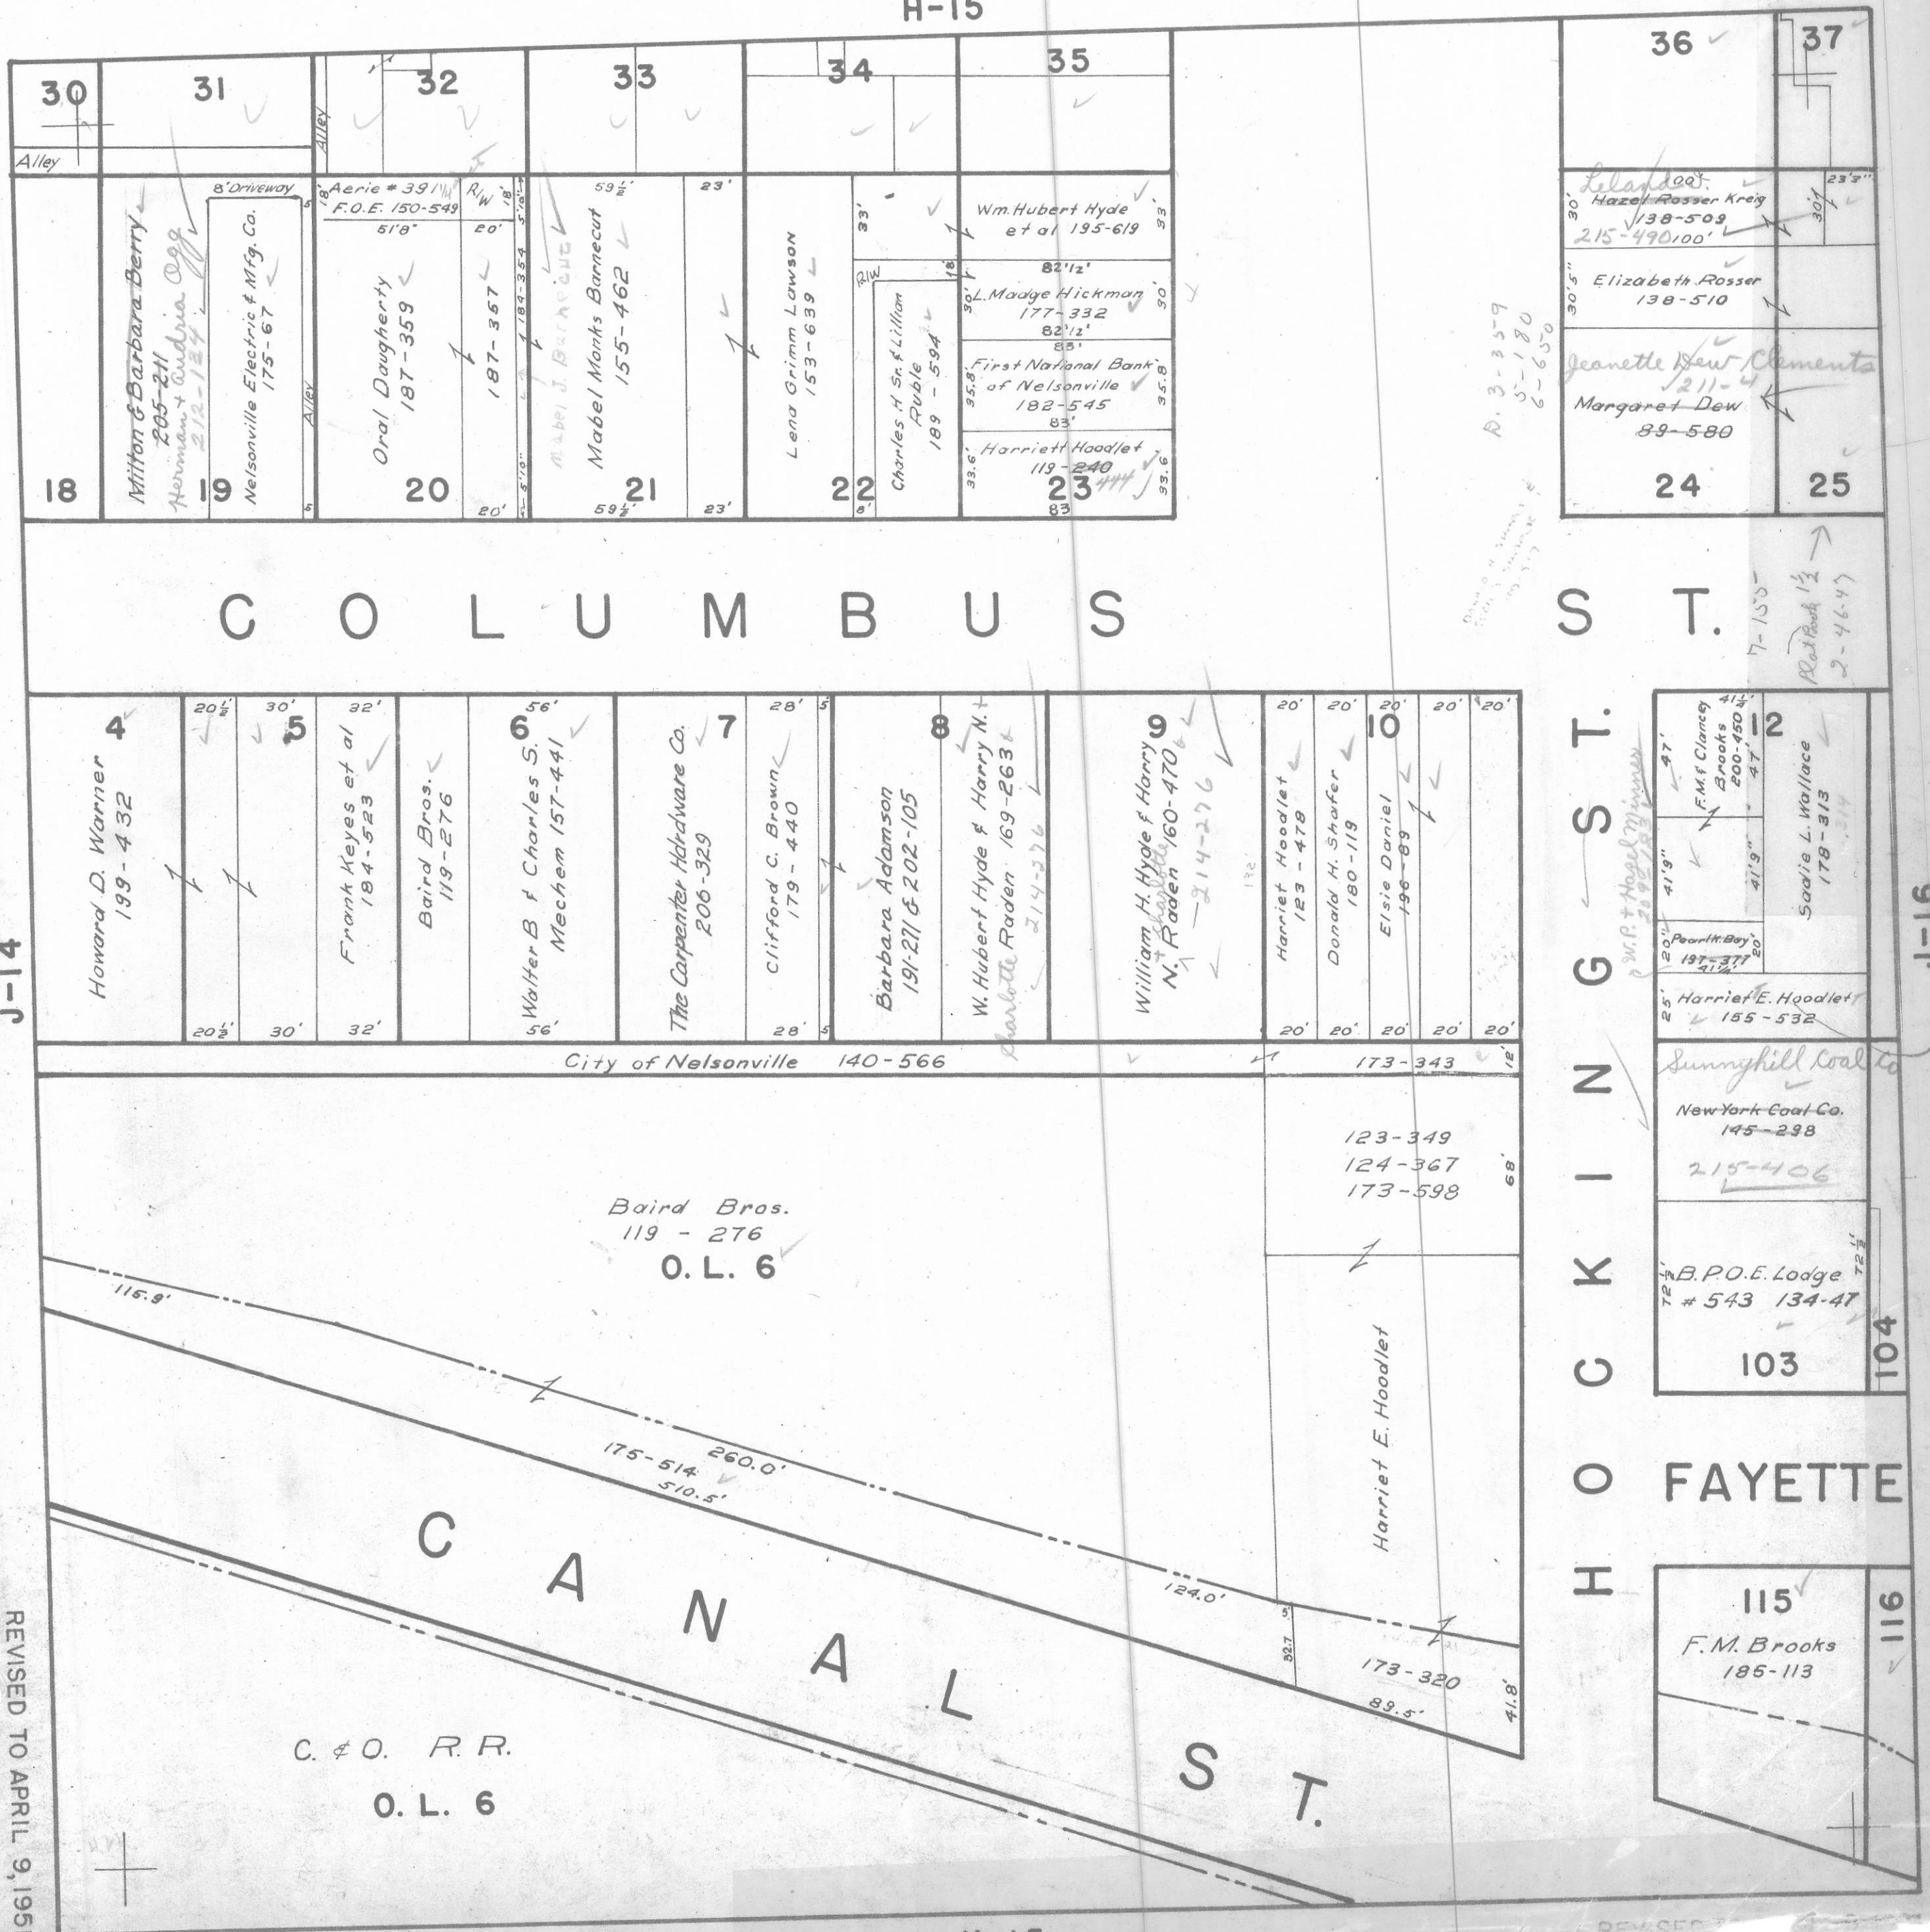

NELSONVILLE J-15

ATHENS COUNTY AUDITOR TAX PLAT

York Twp.
T12 - R15

Scale 1" = 50'

H-15

33.6
36.7
30
99.2

P. 3-359
5-180
6-650

7-155
Rat Road 1/2
2-464

W.P. & Hazel Minner

J-14

J-16

REVISED TO APRIL 9, 1951

K-15