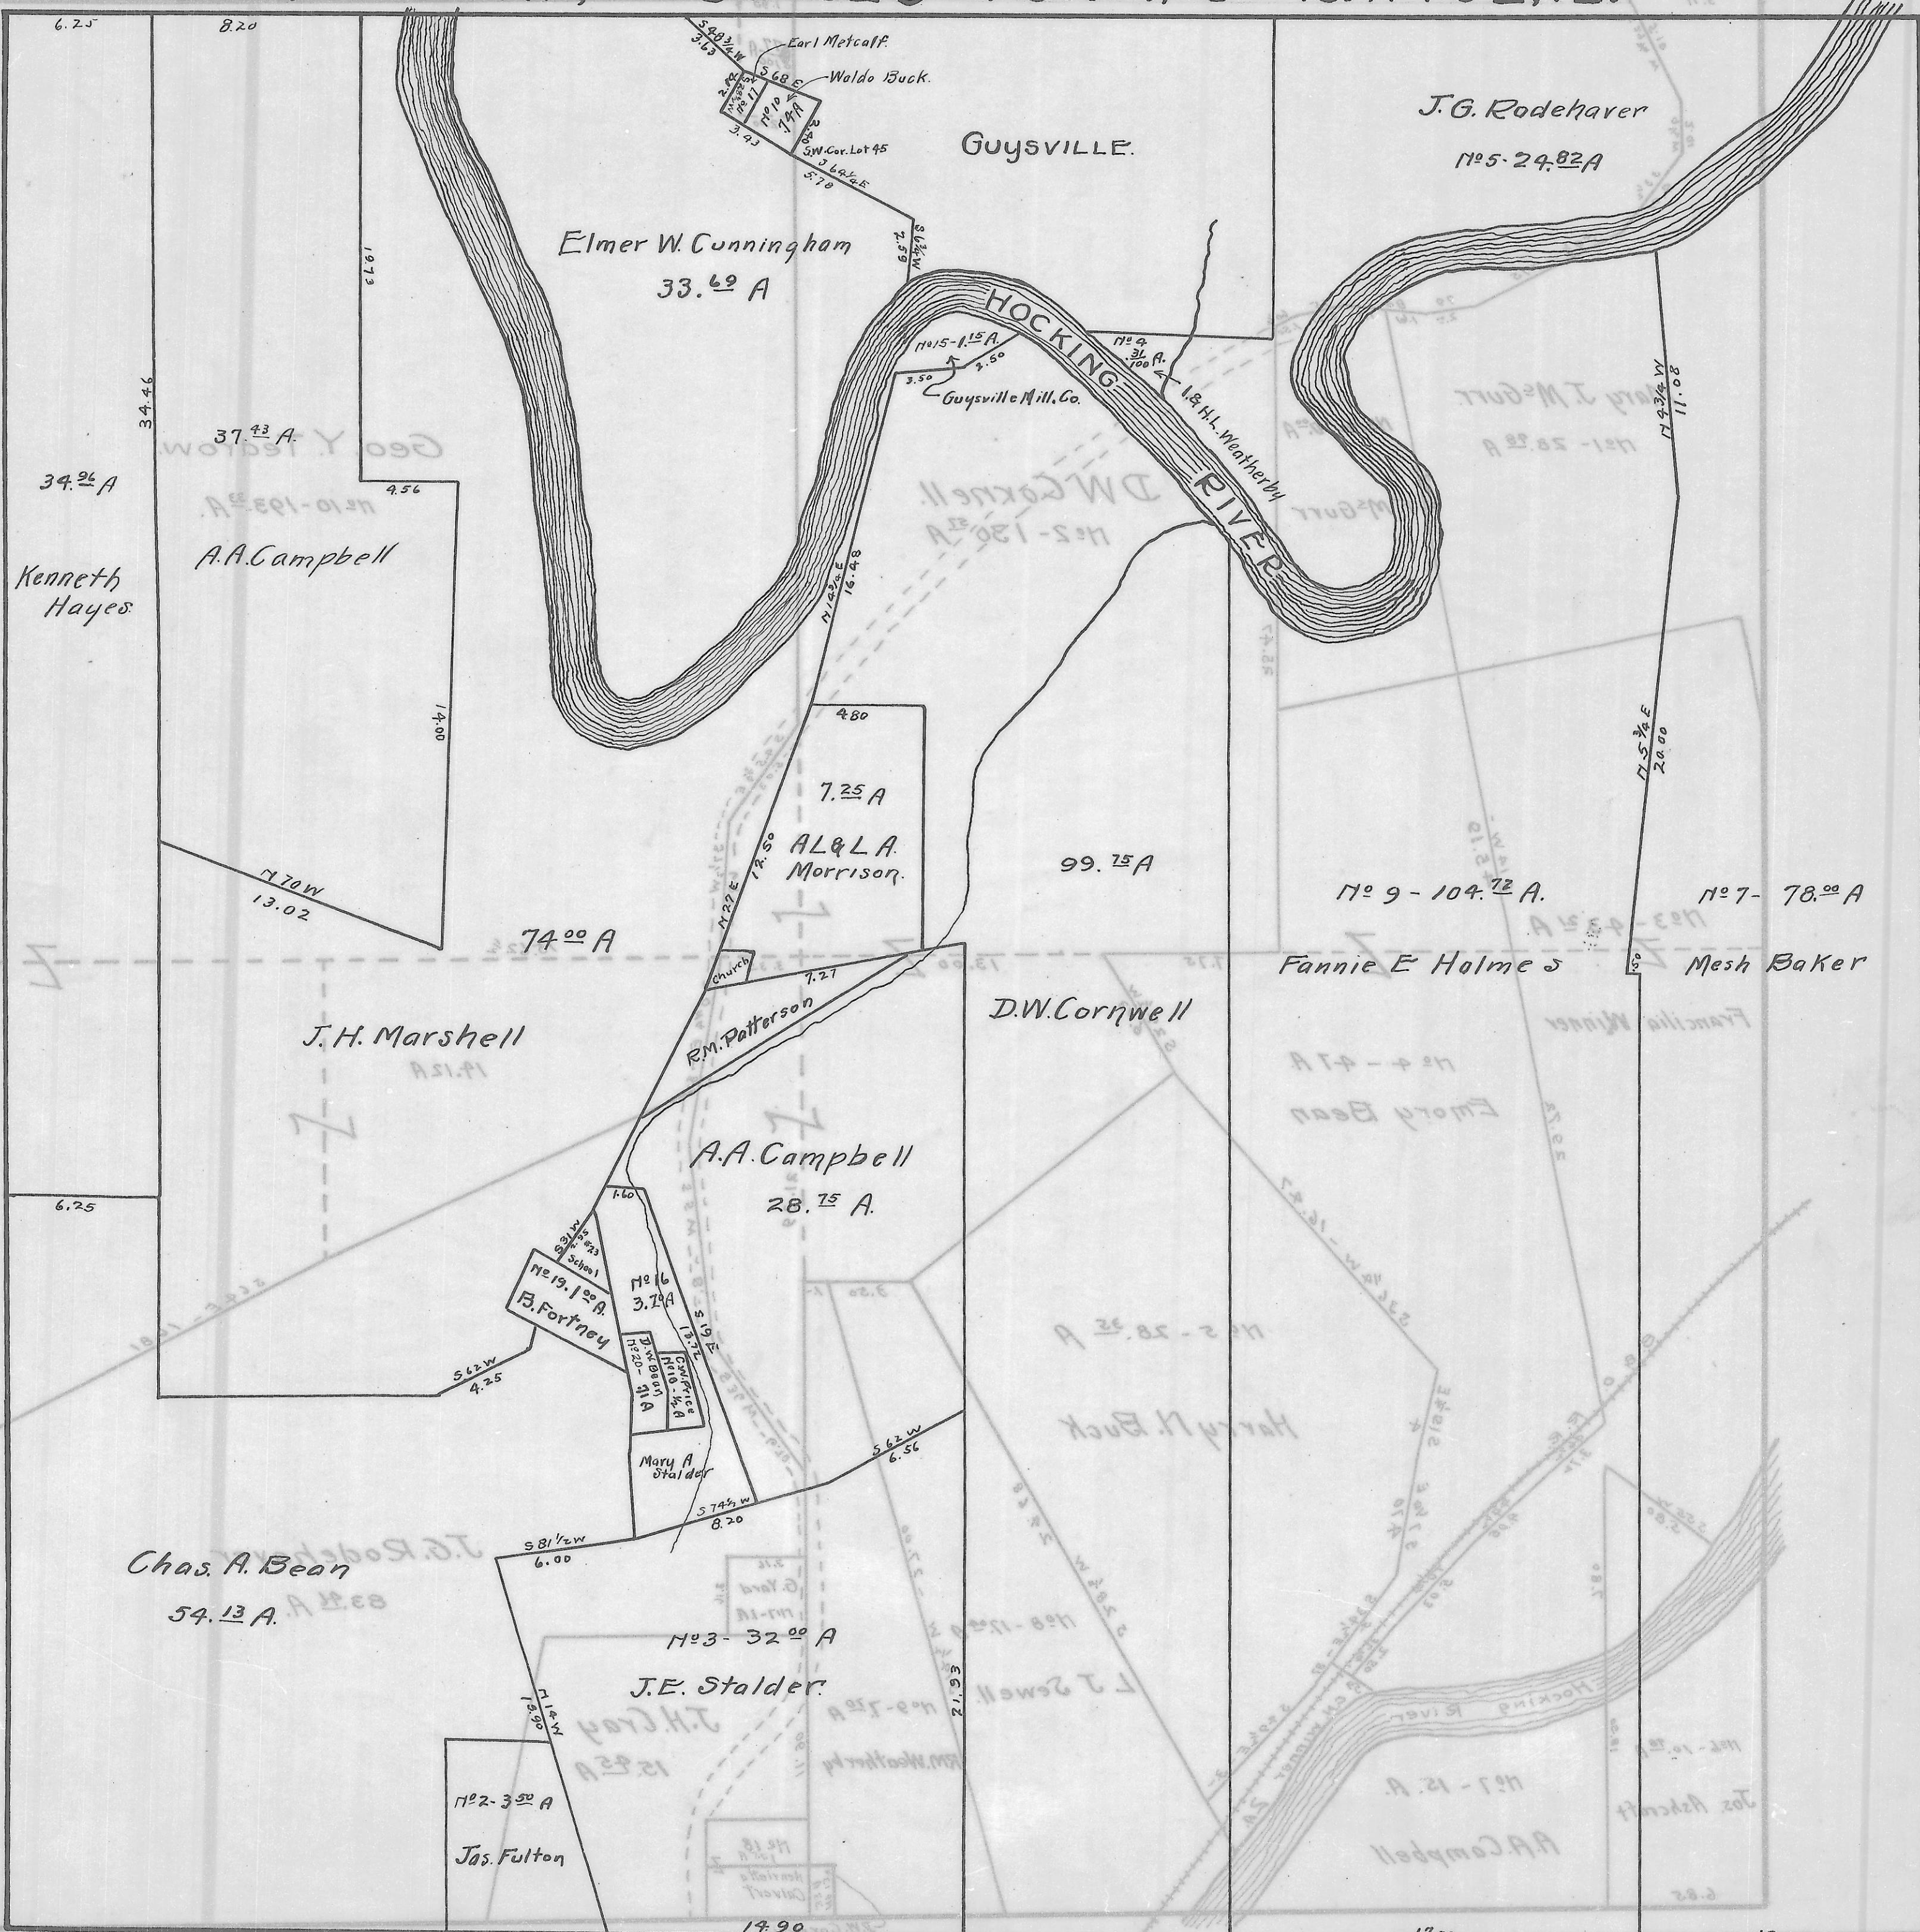

ROME TWP. - SEC. 25 - TOWN. 6 - RANGE. 12.

6.25

8.20

34.26 A

37.43 A

Kenneth Hayes

A.A. Campbell

Elmer W. Cunningham
33.69 A

GUYVILLE.

J.G. Rodehaver
115-29.82 A

HOCKING RIVER

1115-1.15 A
Guyville Mill Co.

I.B.H. Weatherly

7.25 A
A.L. & L.A. Morrison

99.75 A

119-104.72 A
Fannie E. Holmes