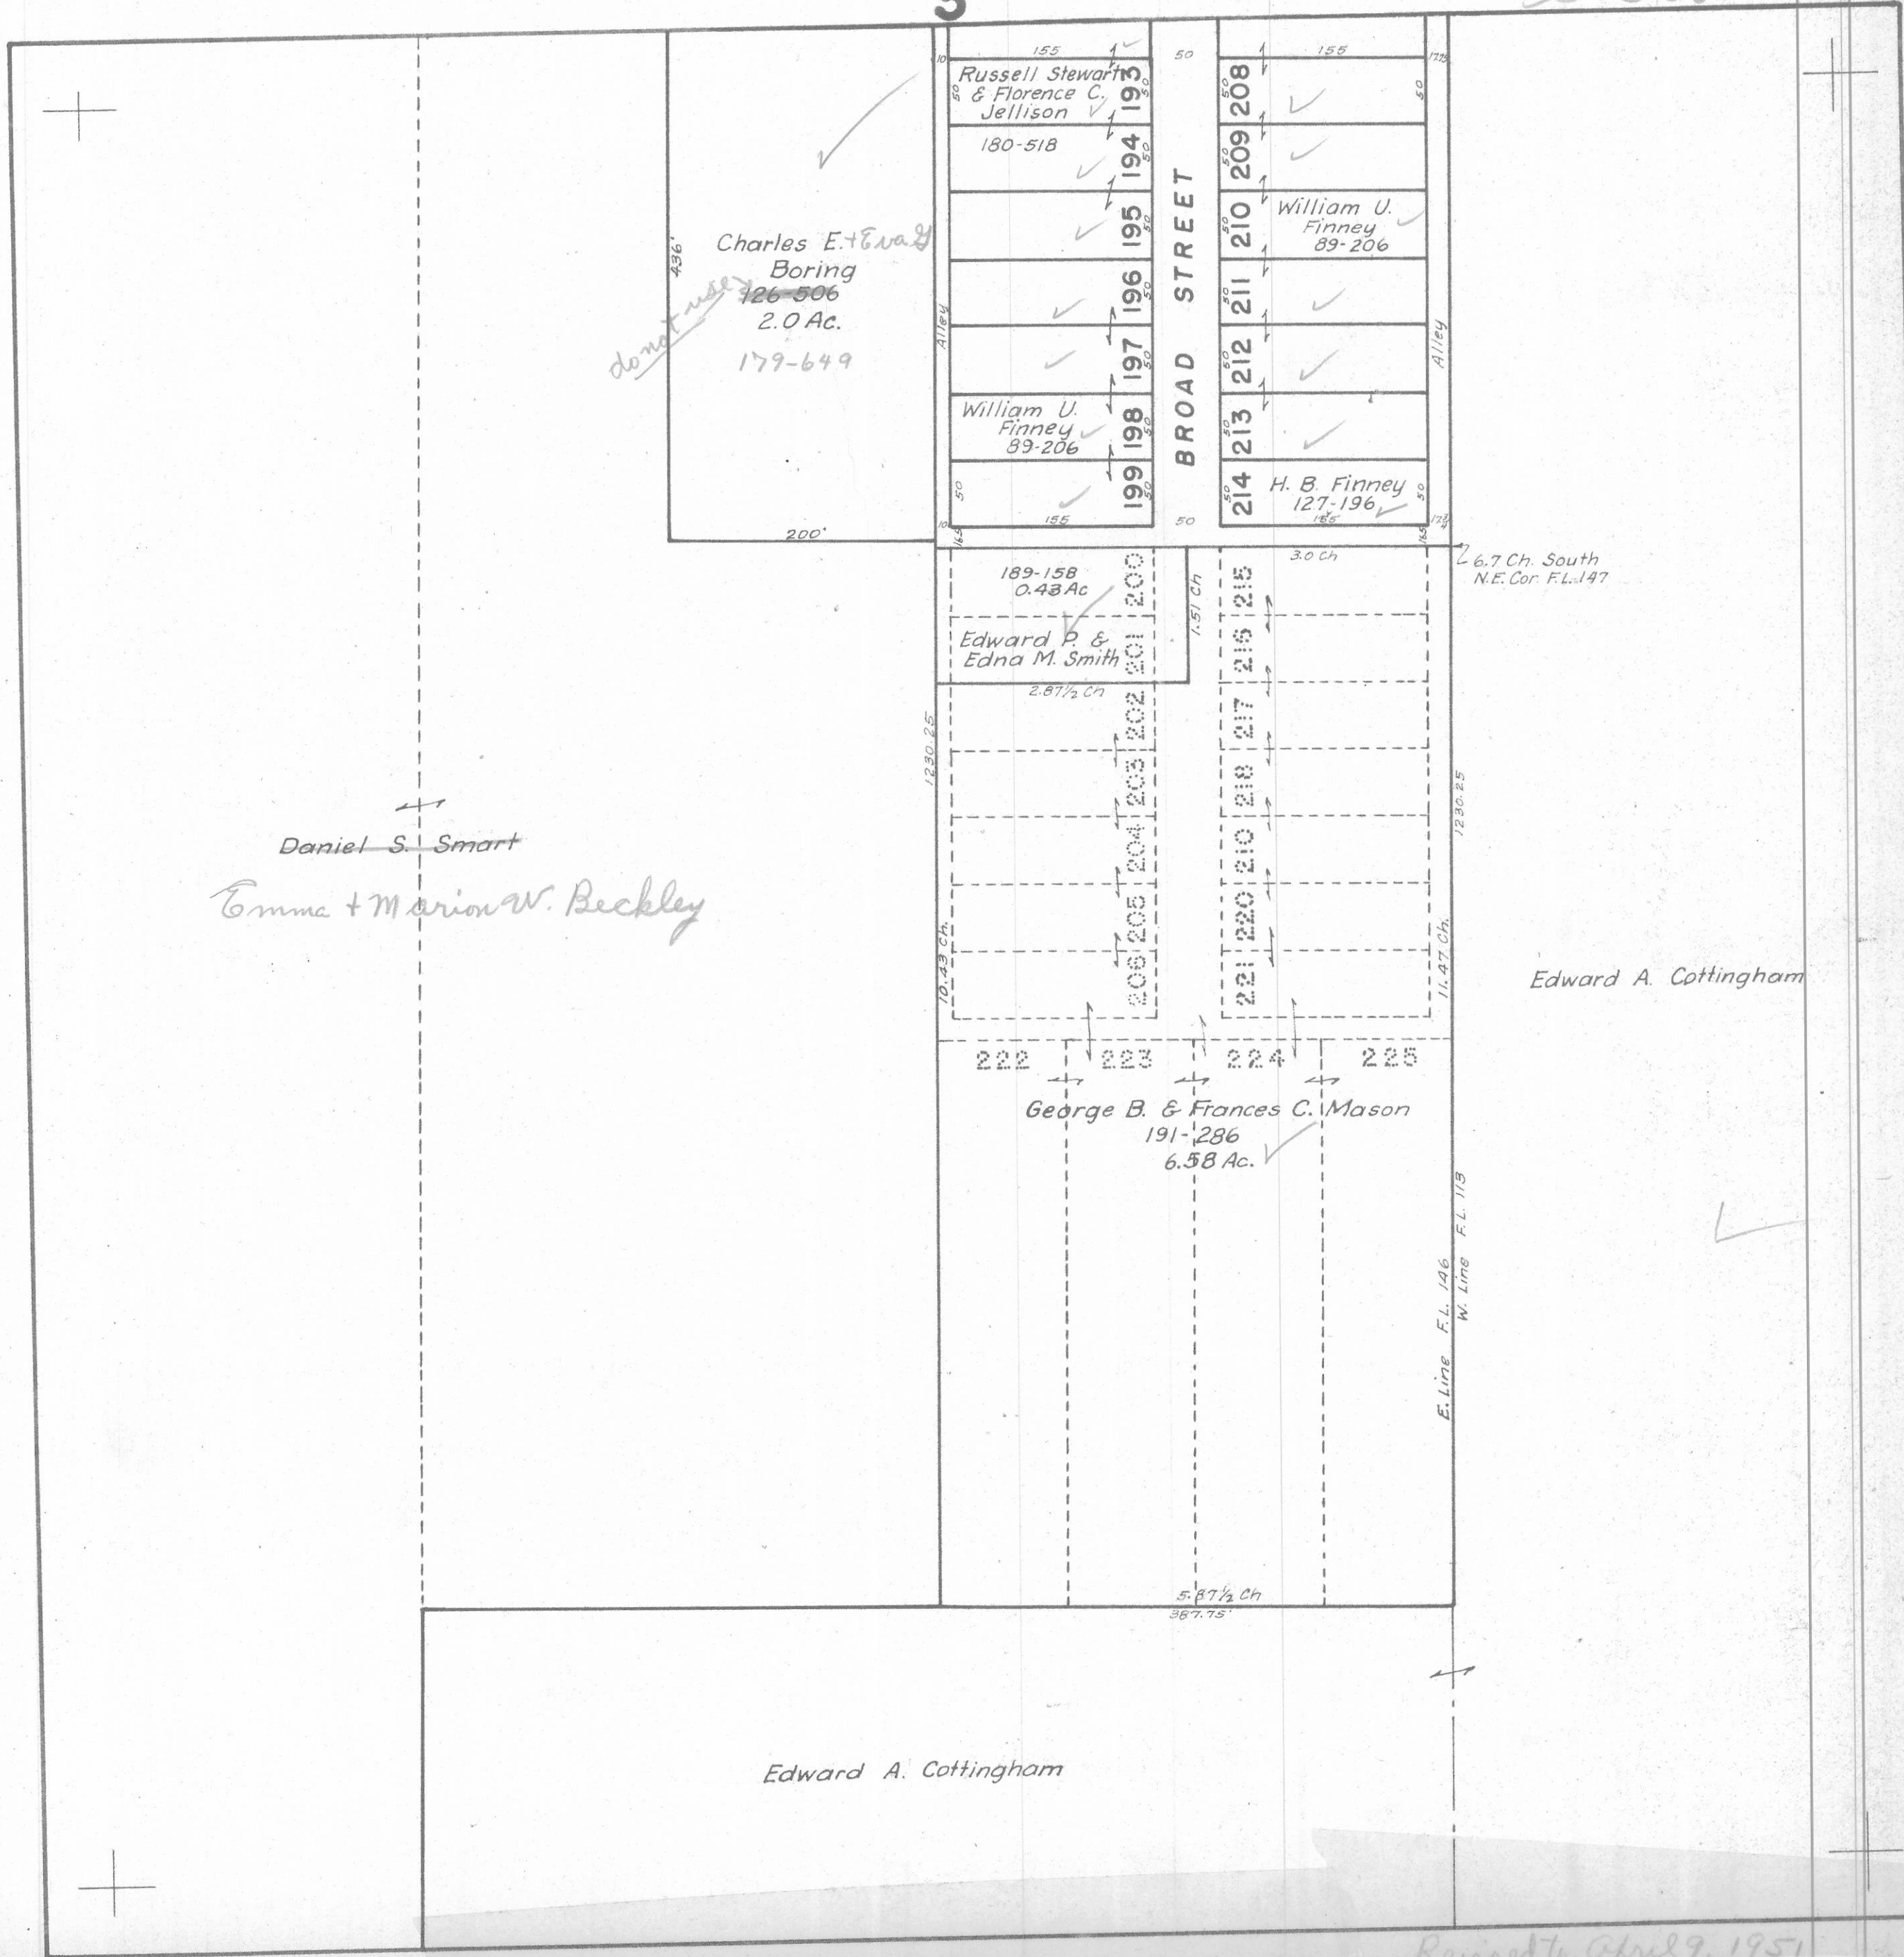

ATHENS COUNTY AUDITOR TAX PLAT  
Scale 1" = 100'

THE PLAINS 6

F.L. 113, 146 Athens Twp.  
T9-R14

Sec 30

3

do not use  
Charles E. & Erna  
Boring  
126-506  
2.0 Ac.  
179-649

Daniel S. Smart  
Emma + Marion W. Beckley