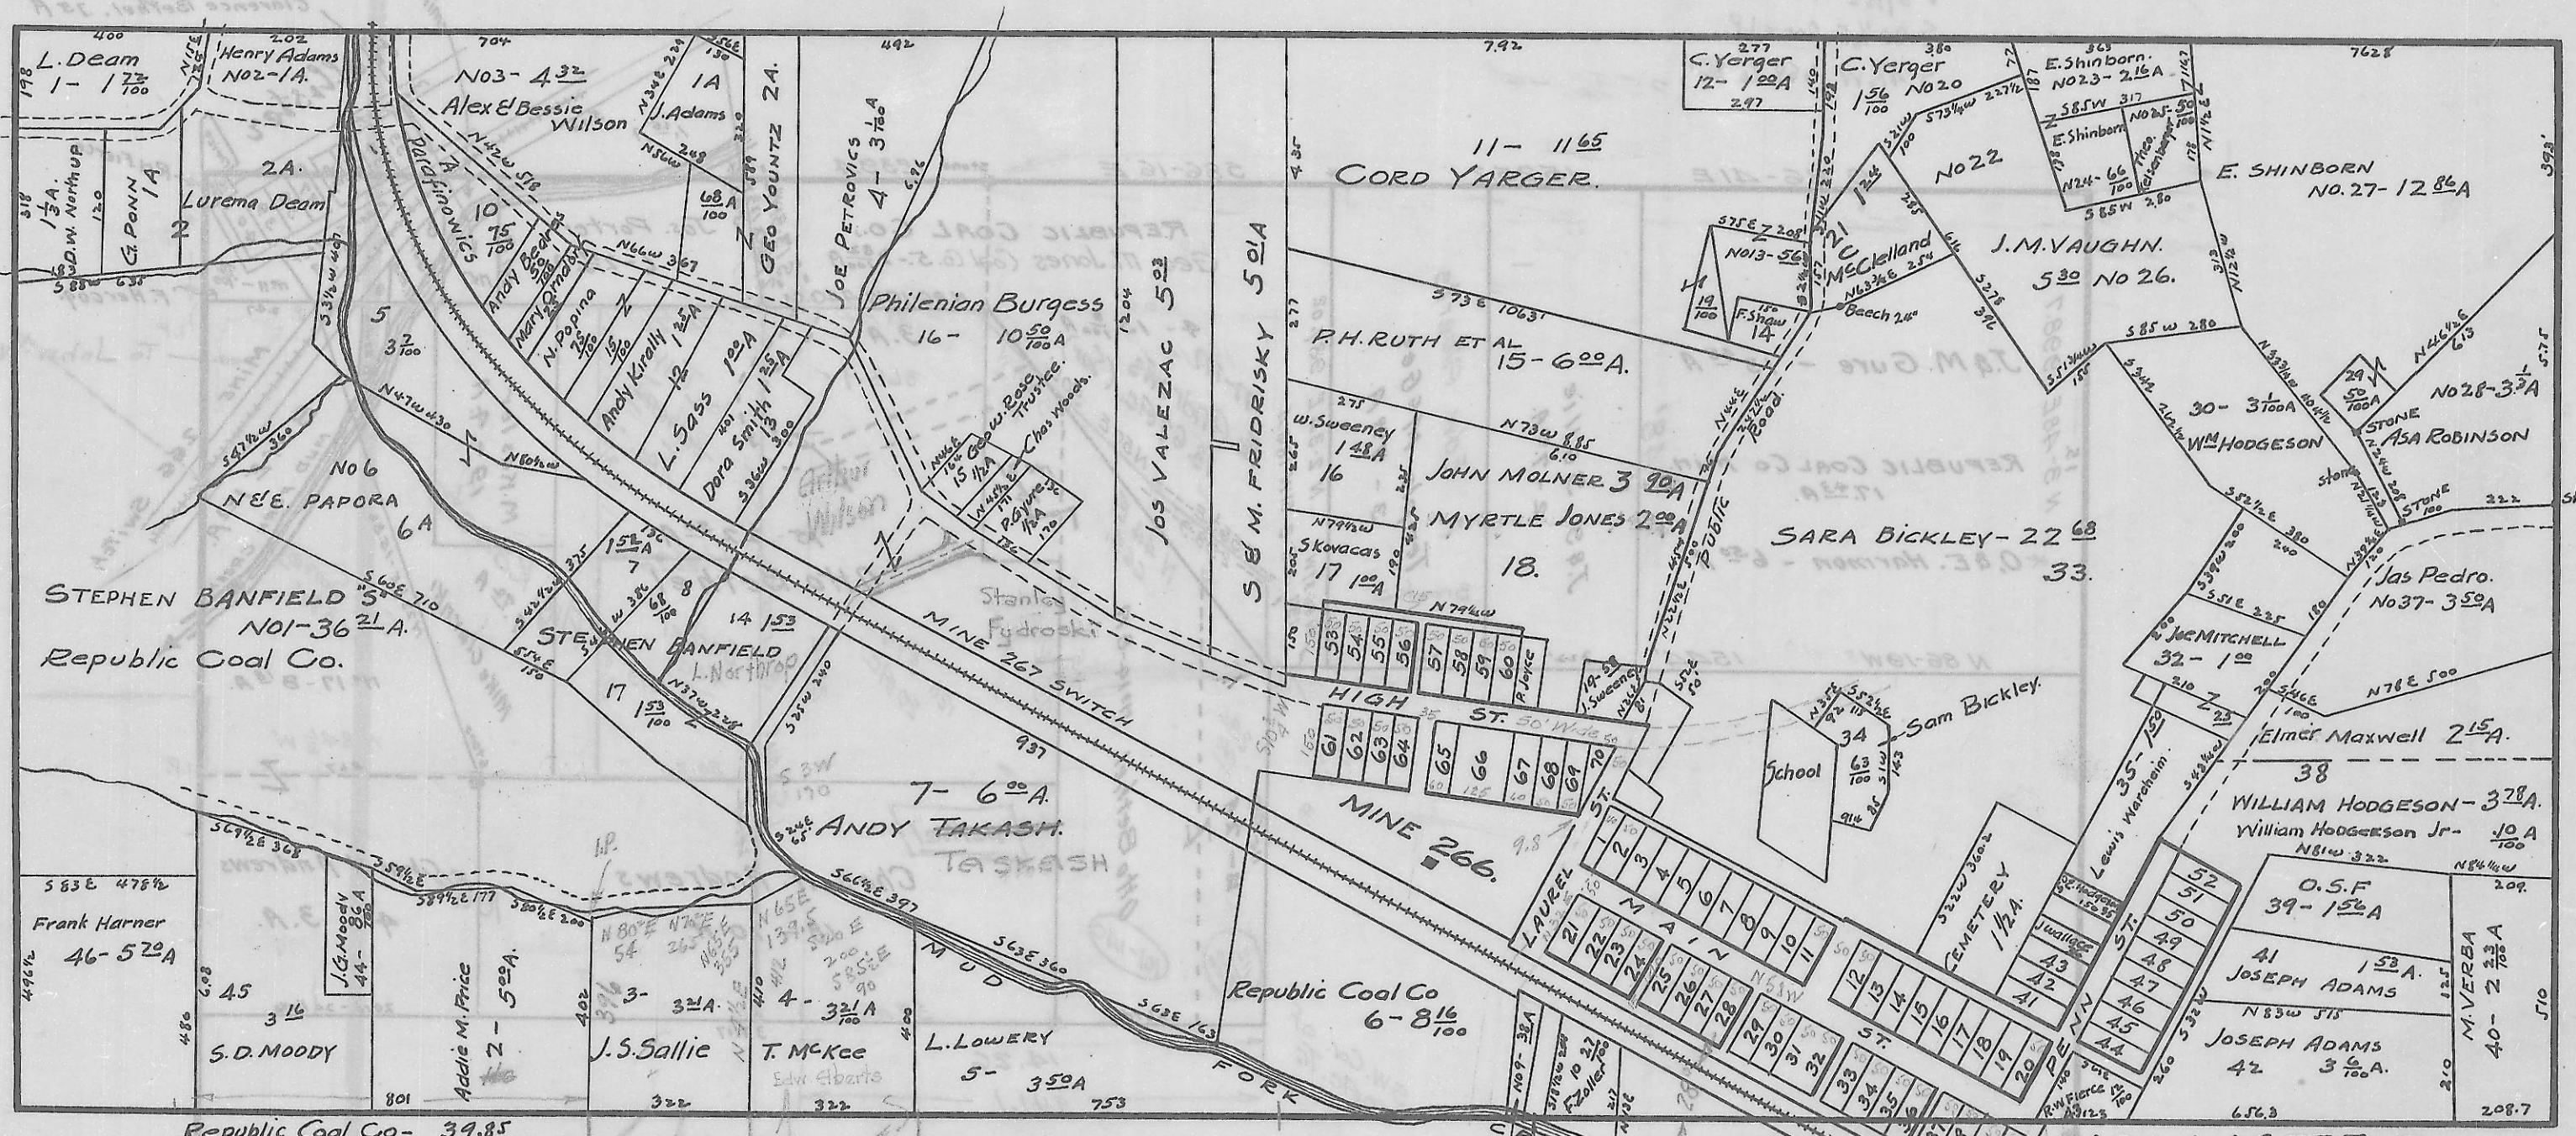

TRIMBLE TWP.-FRAC.18-TOWN, 11-RANGE, 14. SCALE 20' TO 1" IN.

1.53 ac
 Harris & Mary
 Northrup

Republic Coal Co- 39.85
 " " " 104.68
 " " " 17.96

Sallie Mary Mayos, Sallie
 3.21 ac.

Mary Mayos Sallie

Edw. Aberts