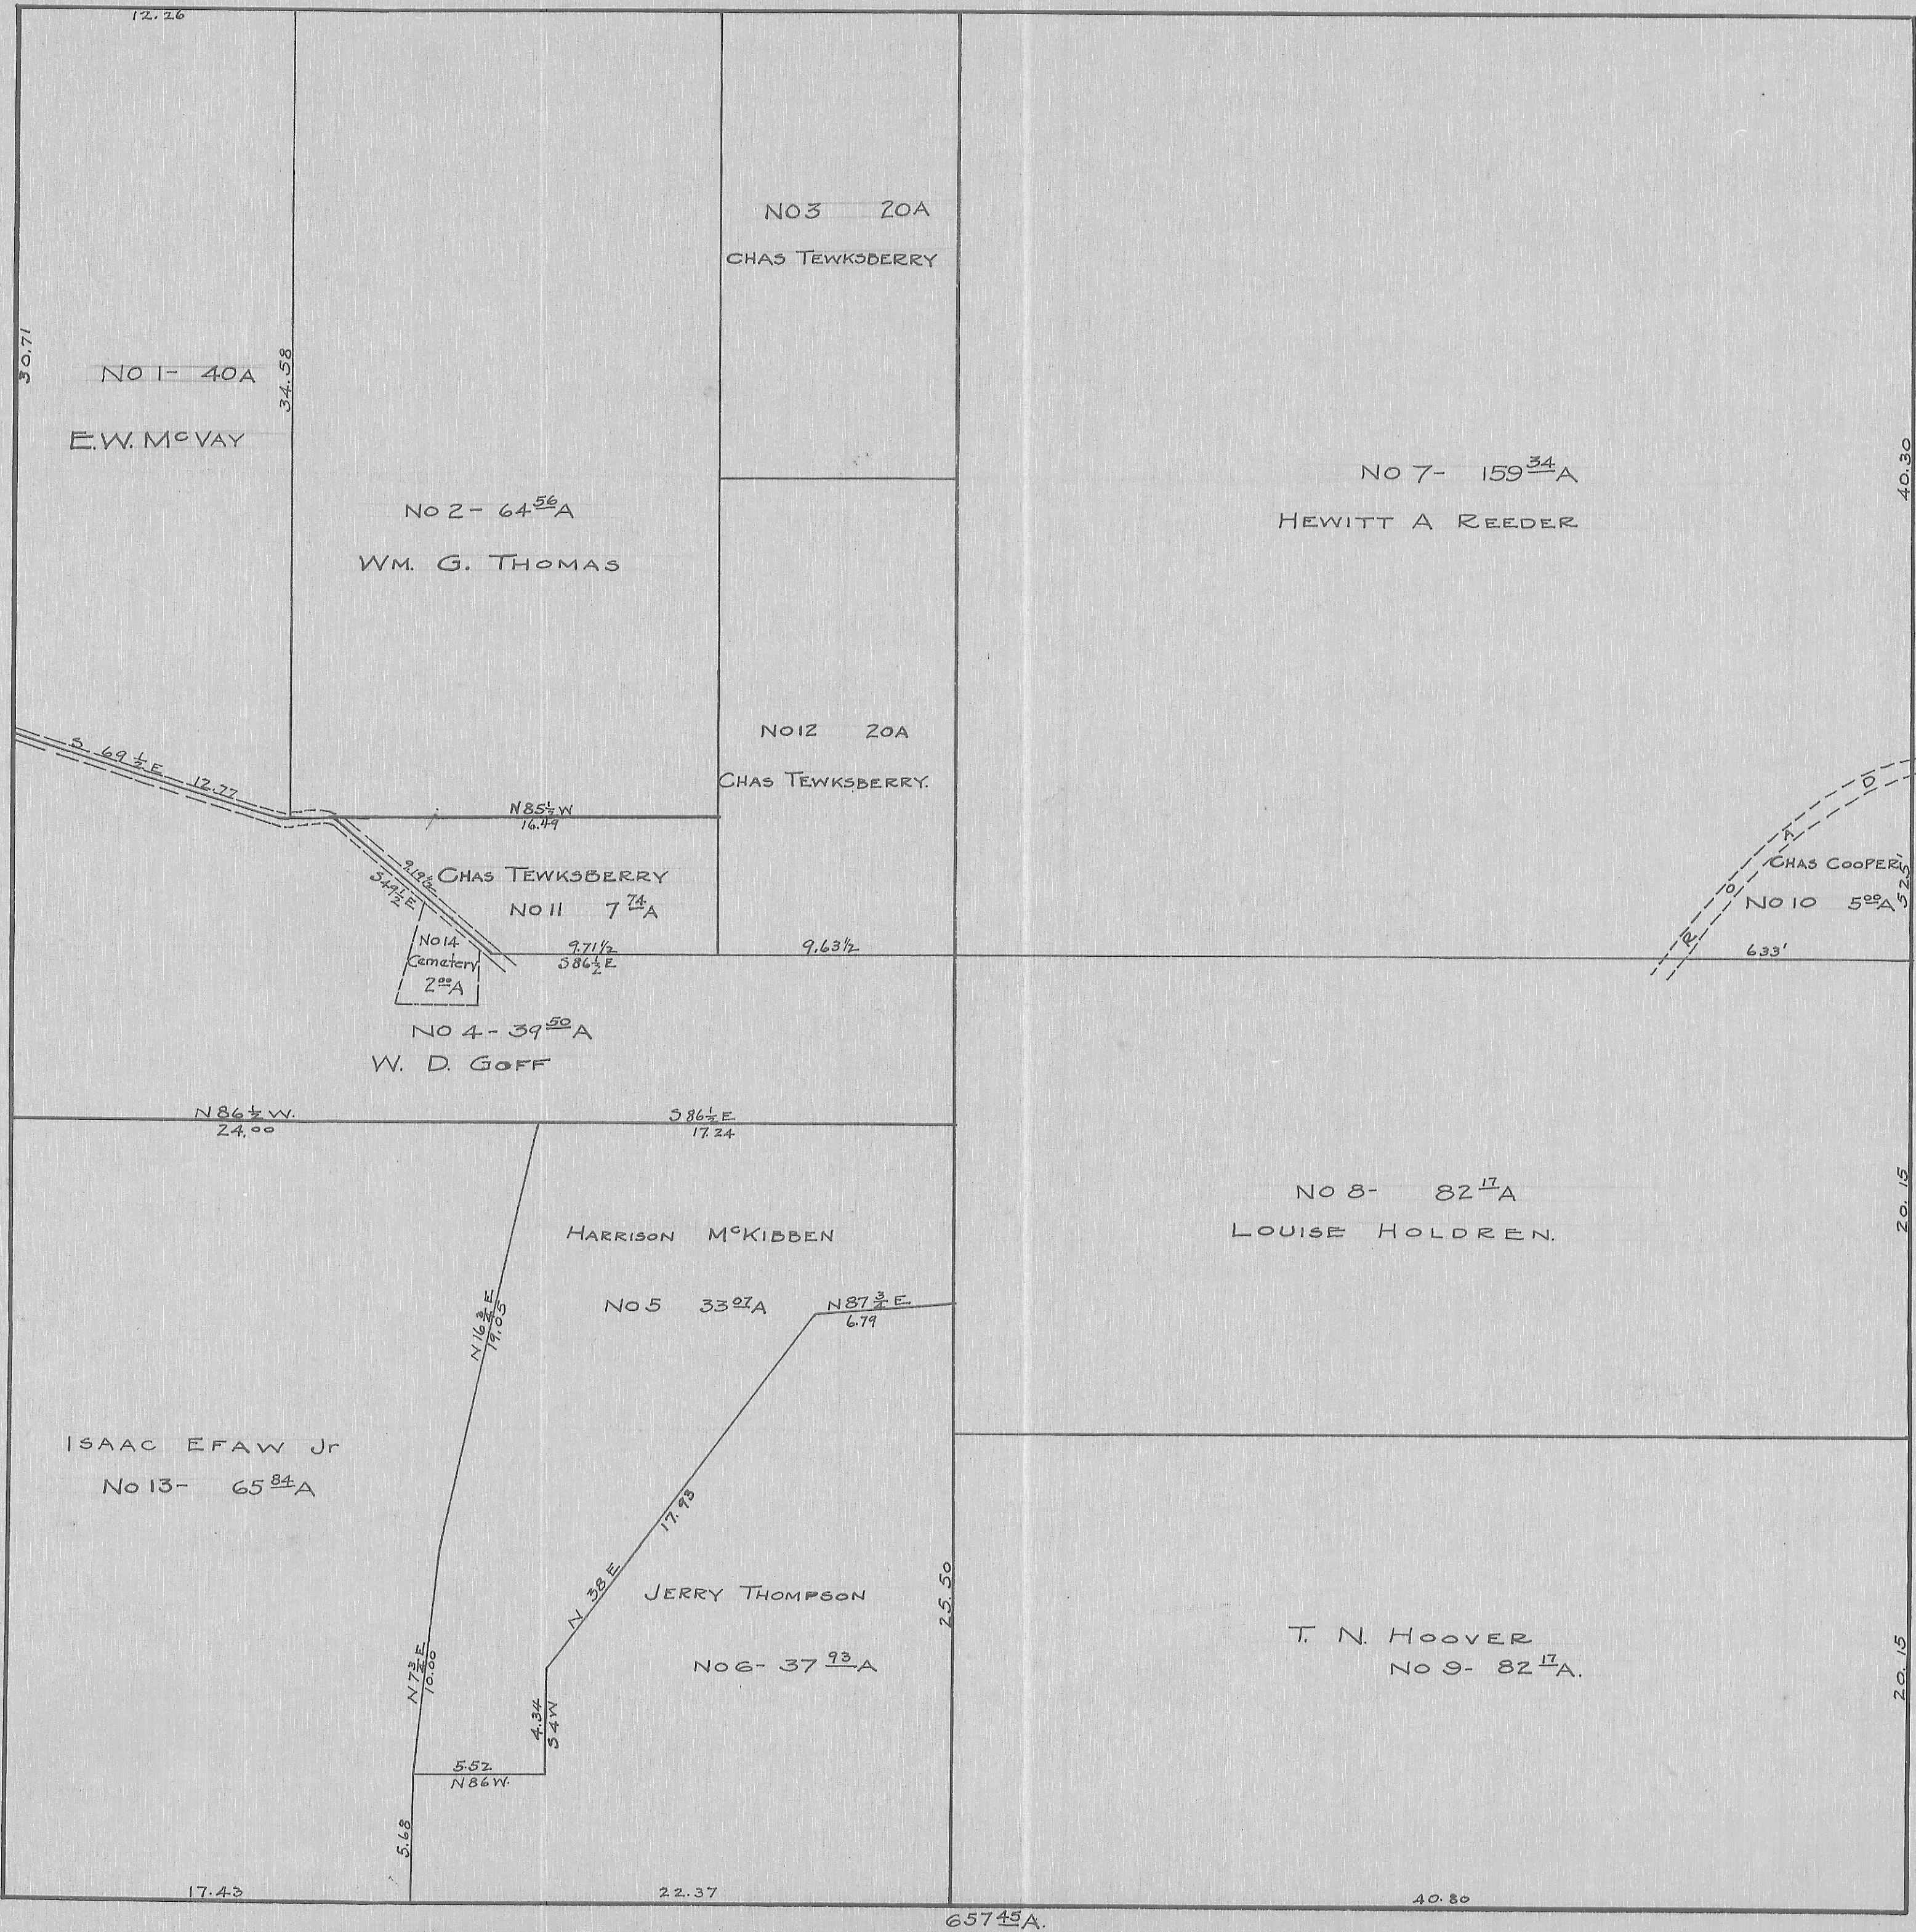

WATERLOO TWP. SEC. 2 TOWN 11 RANGE 15

SCALE 20 RODS TO 1 INCH.

657⁴⁵A.