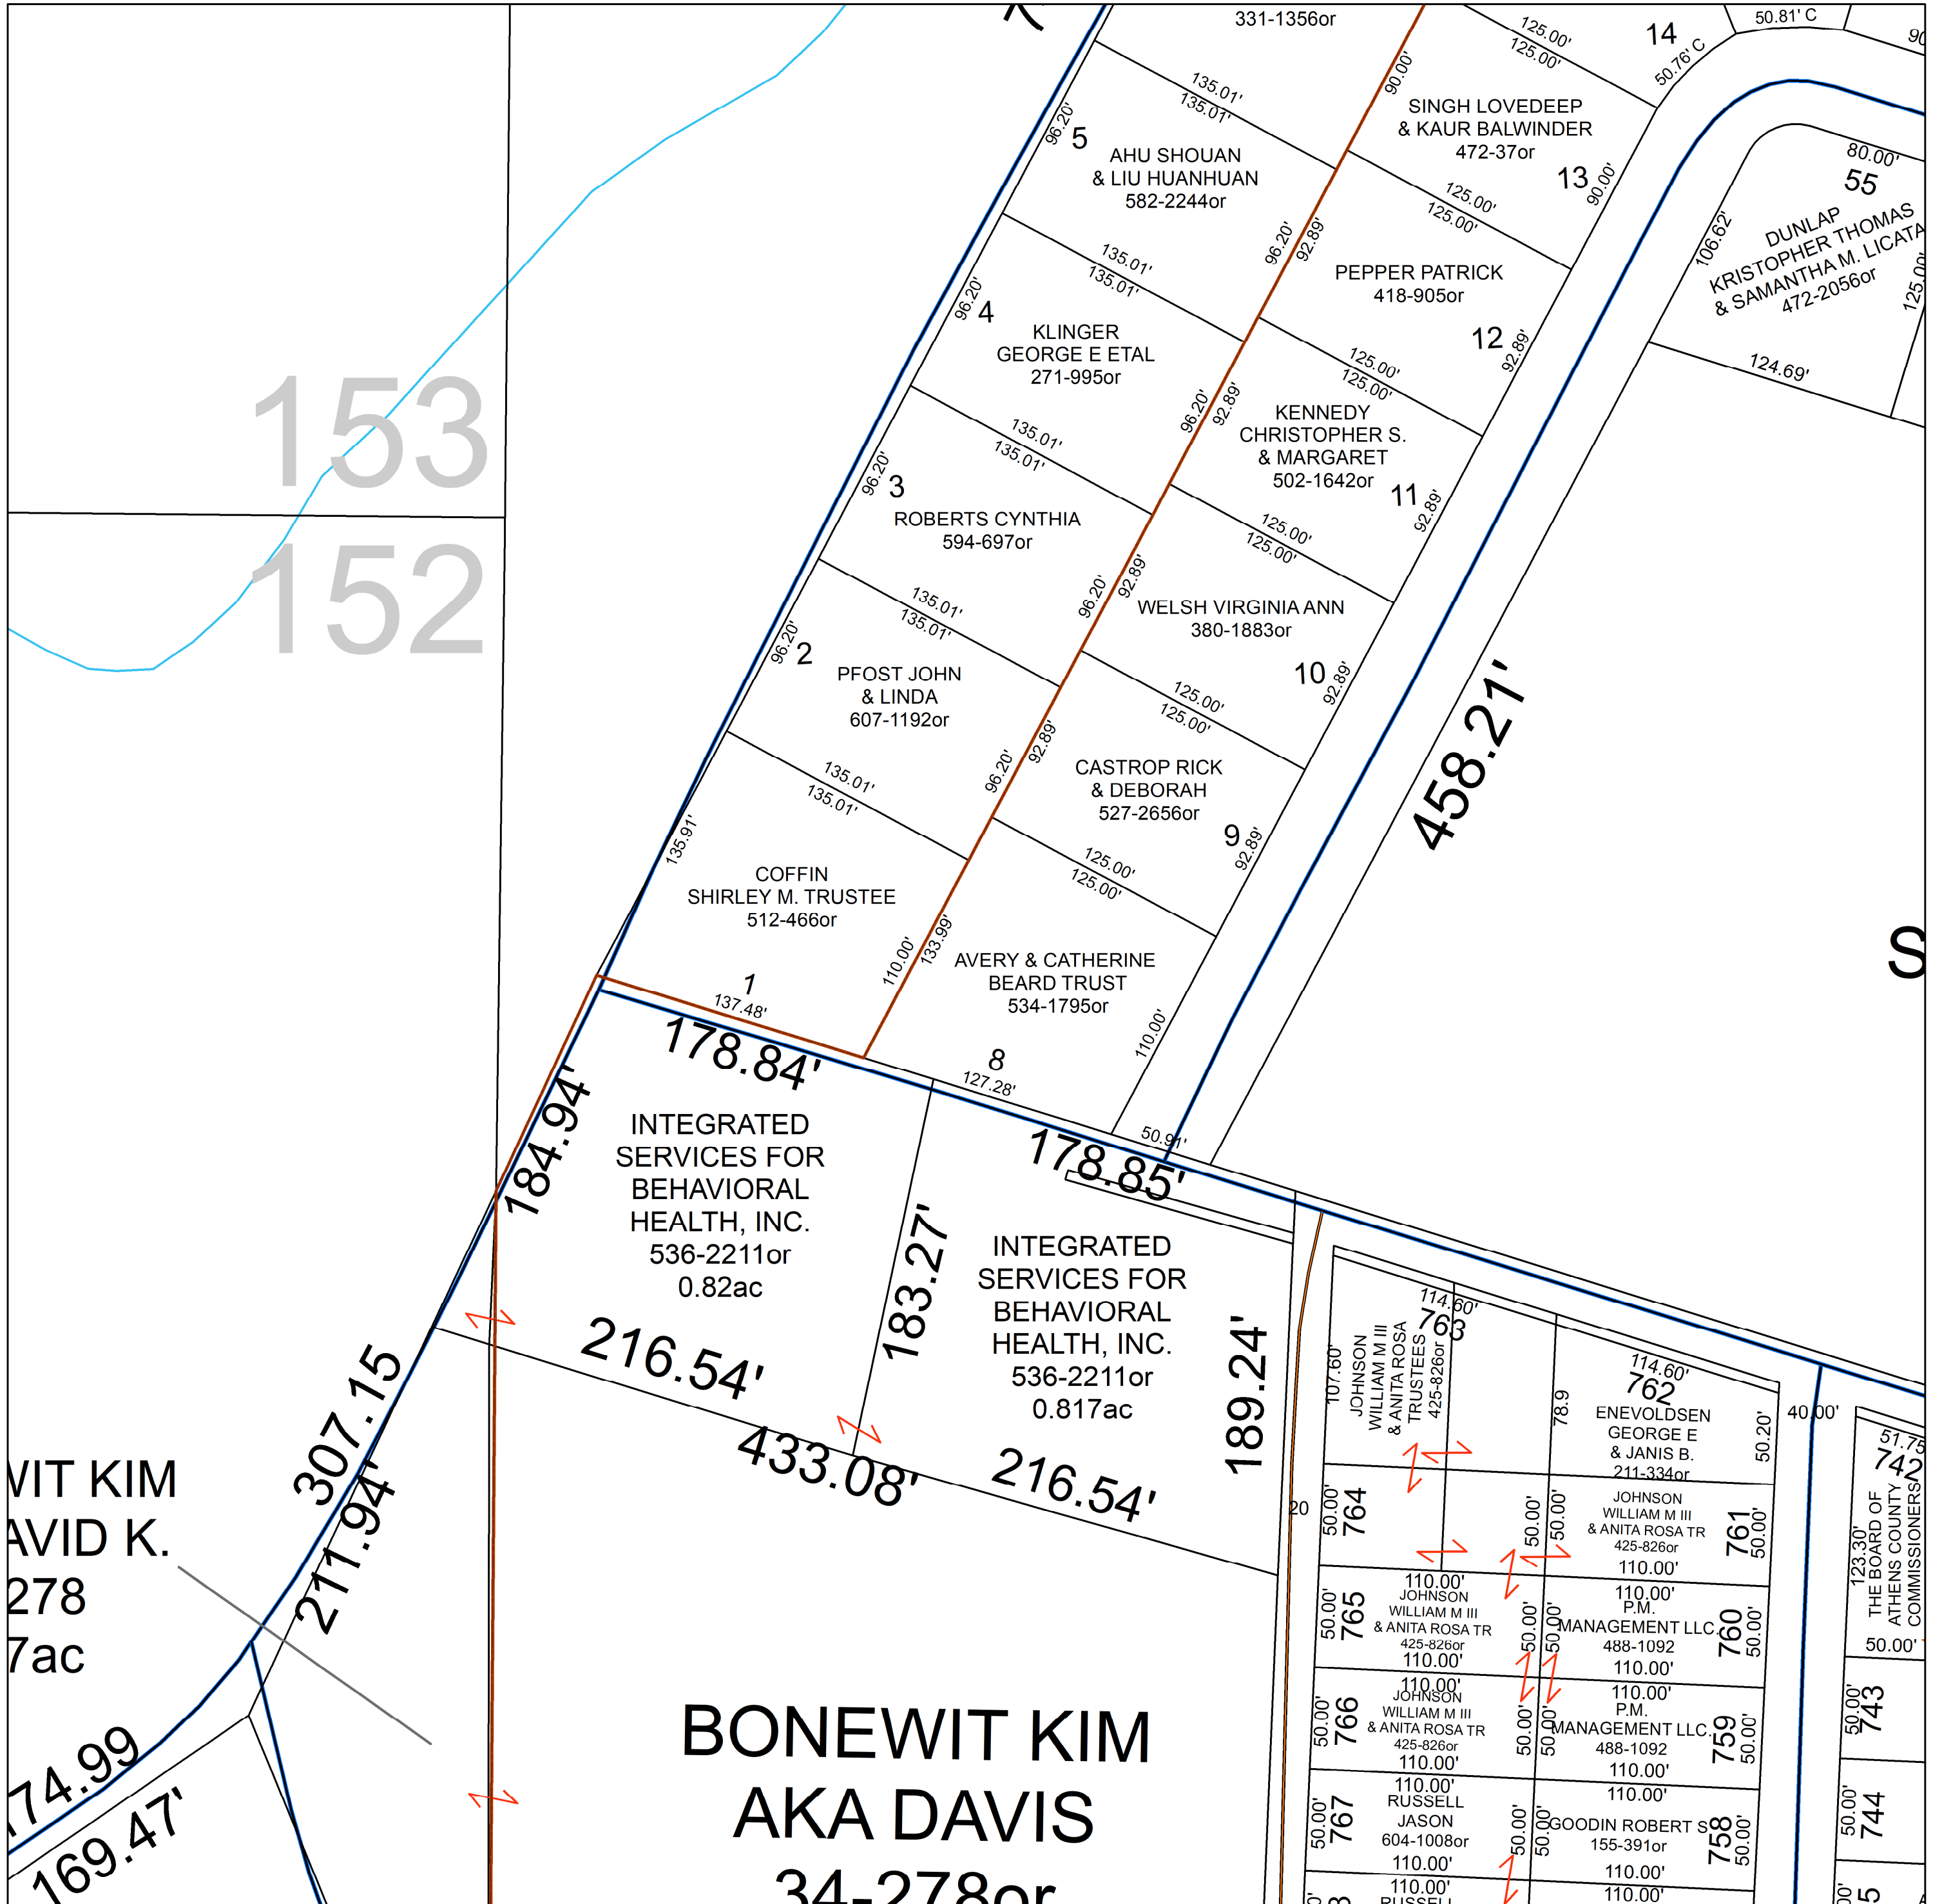

ATHENS COUNTY AUDITOR PLAT MAP

1 inch = 61 feet
These maps are believed to be correct and are to show ownership only.

VIT KIM
DAVID K.
278
7ac

**BONEWIT KIM
AKA DAVIS**
34.278or