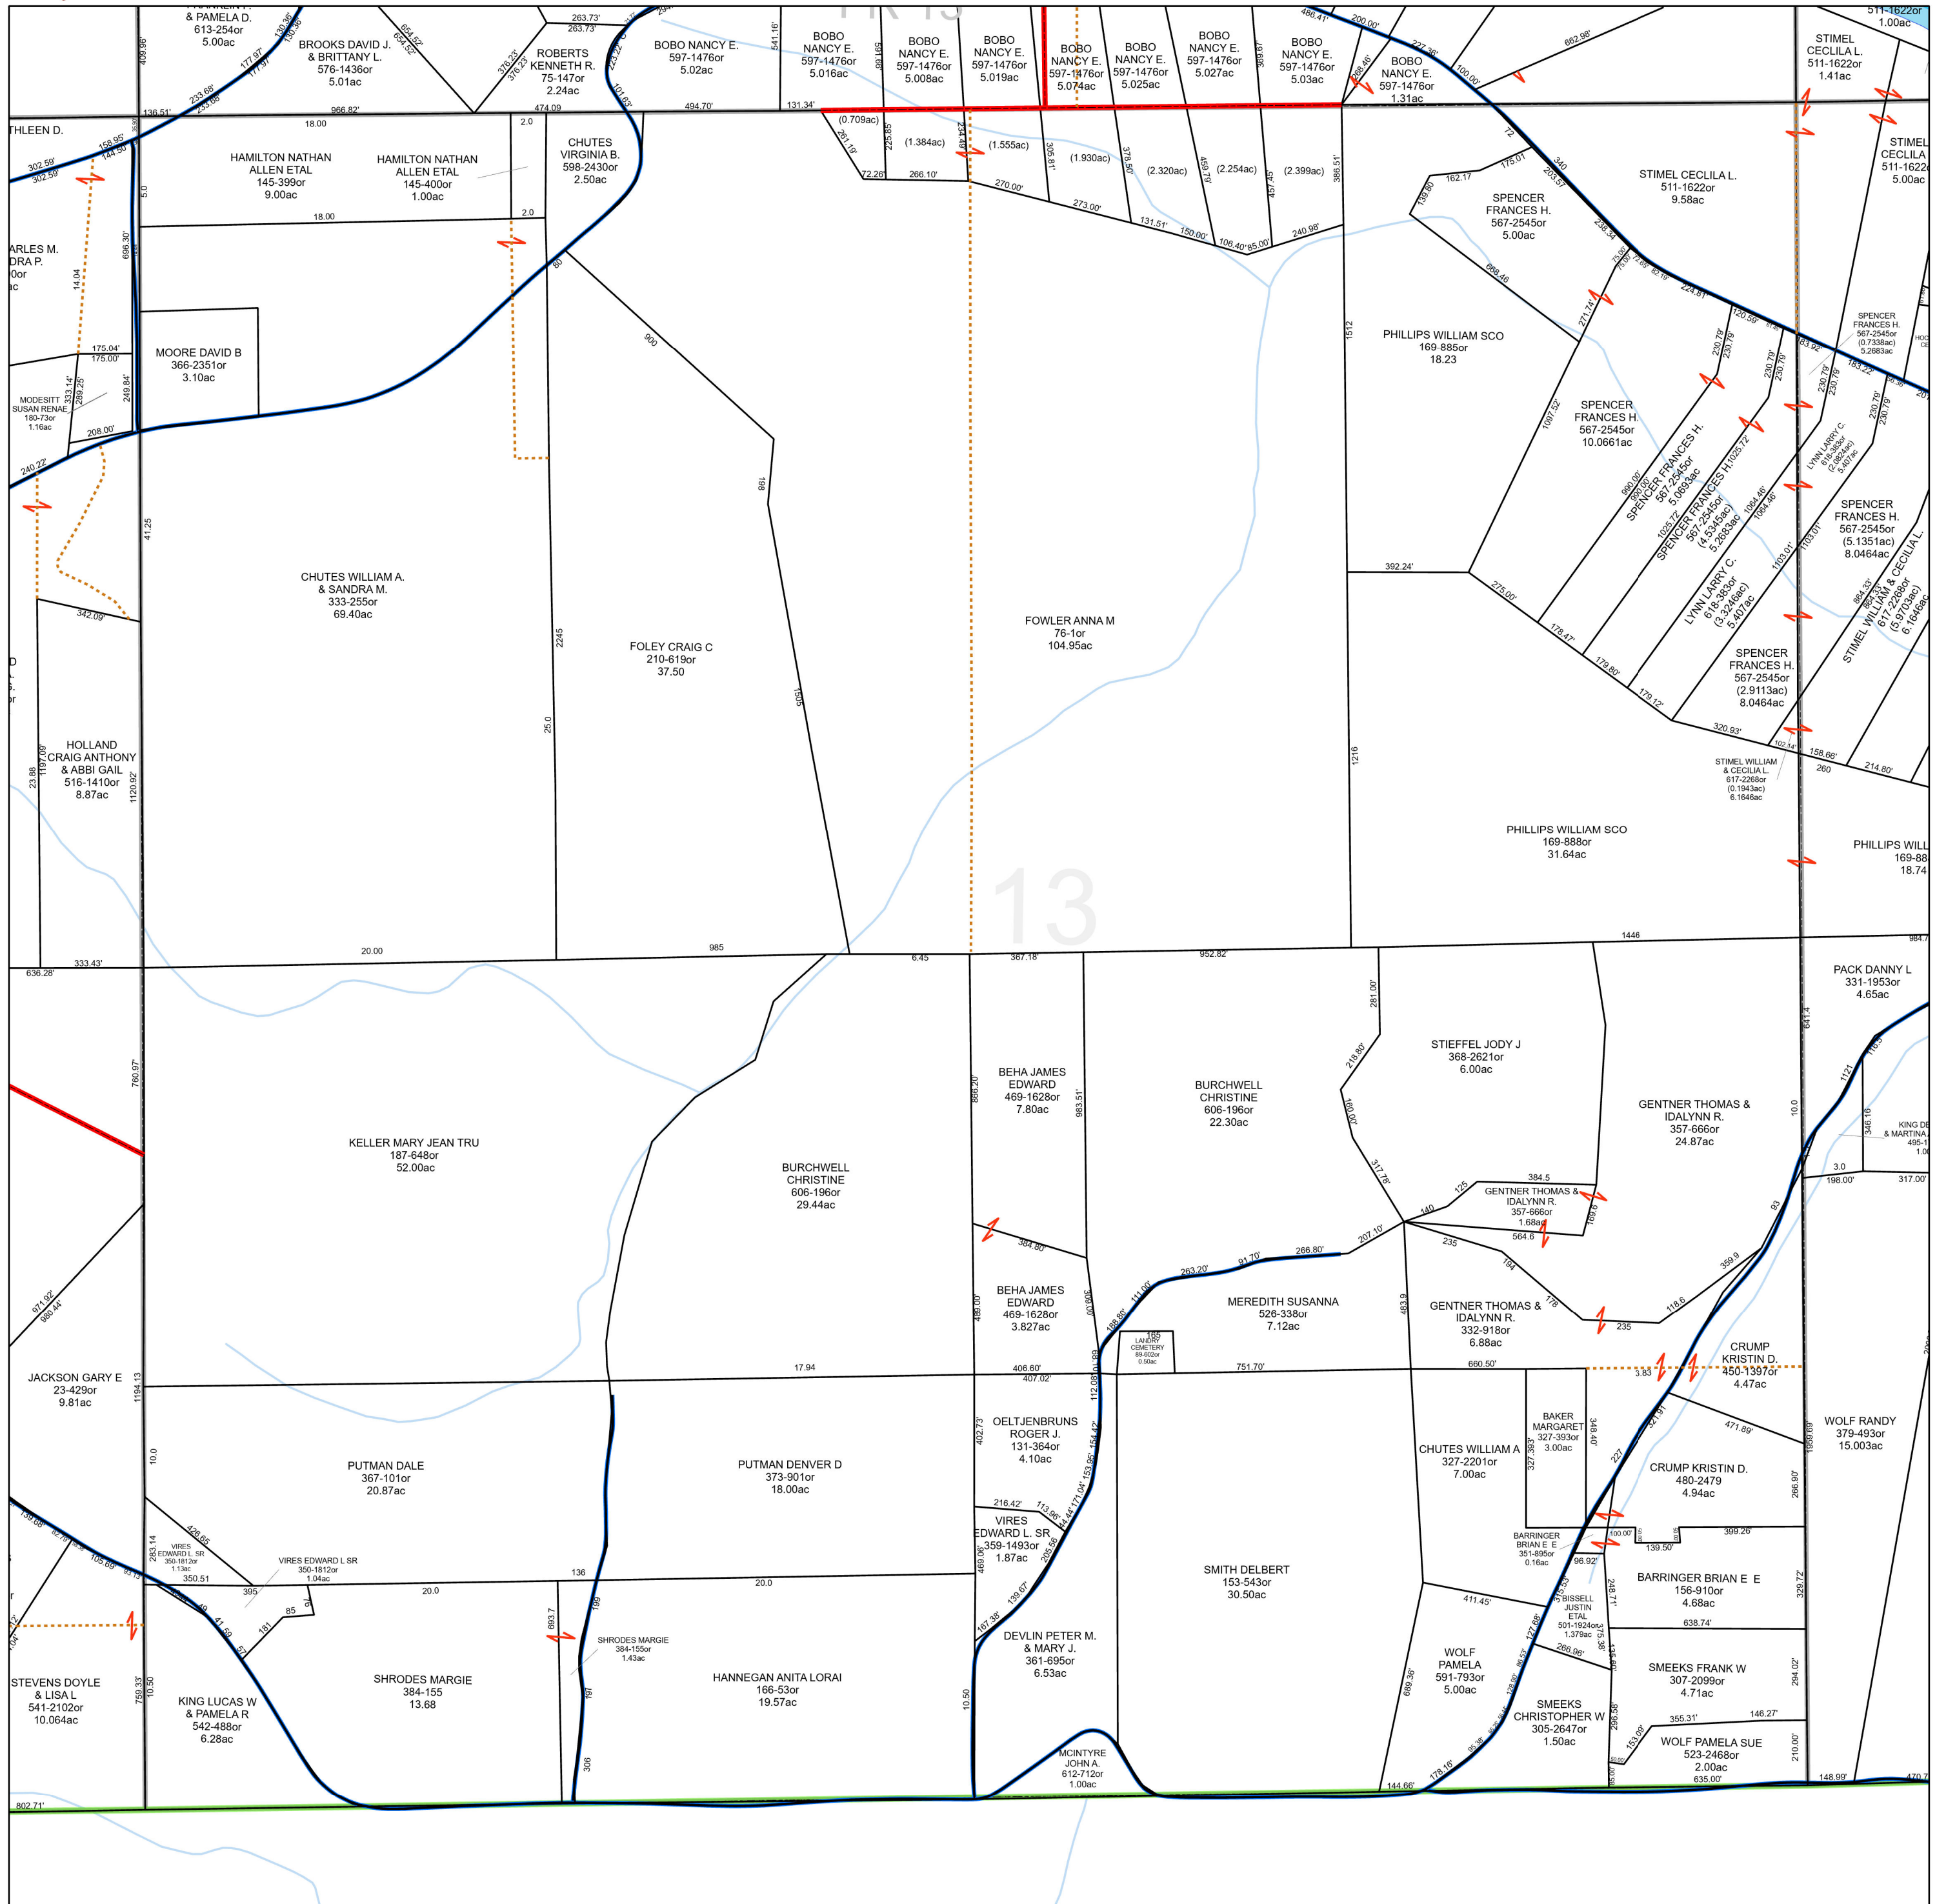

ATHENS COUNTY AUDITOR PLAT MAP

Troy Twp
Sec 13

1 Inch = 400 Feet

These maps are believed to be correct and are to show ownership only.

Date: 1/15/2025