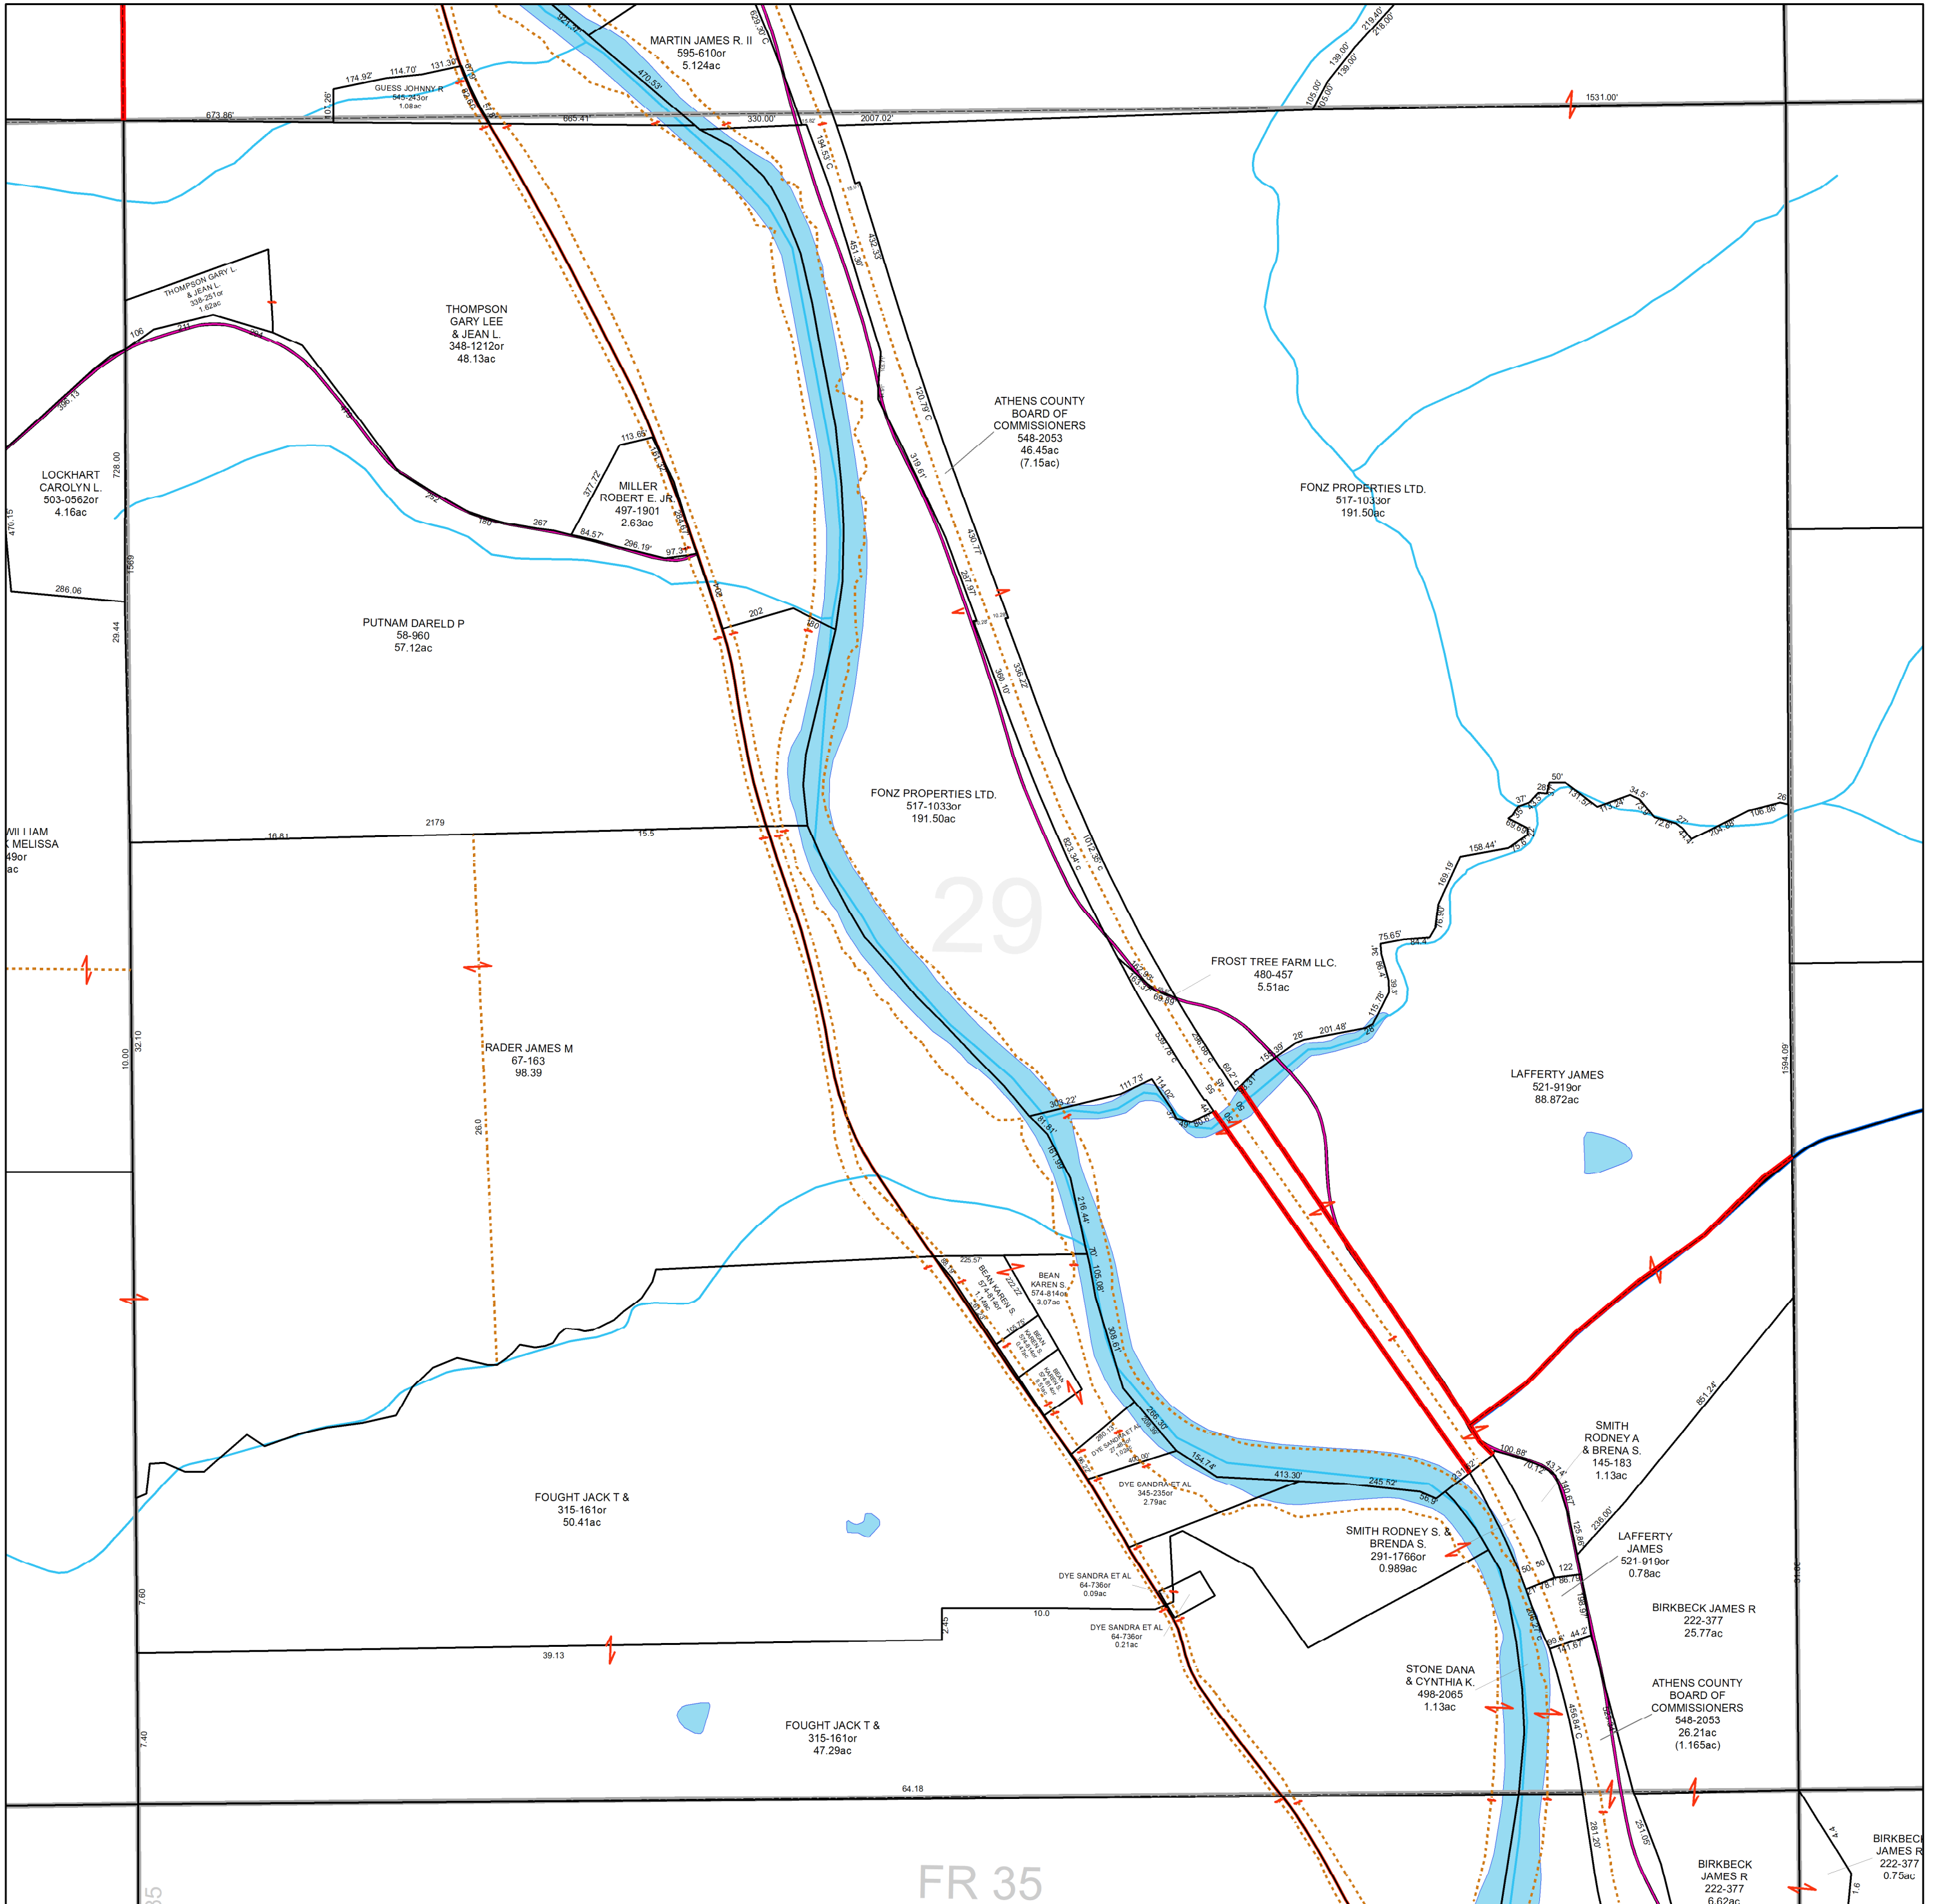

# ATHENS COUNTY AUDITOR PLAT MAP

Troy Twp  
Sec 29

1 inch = 400 feet  
These maps are believed to be correct and are to show ownership only.

FR 35