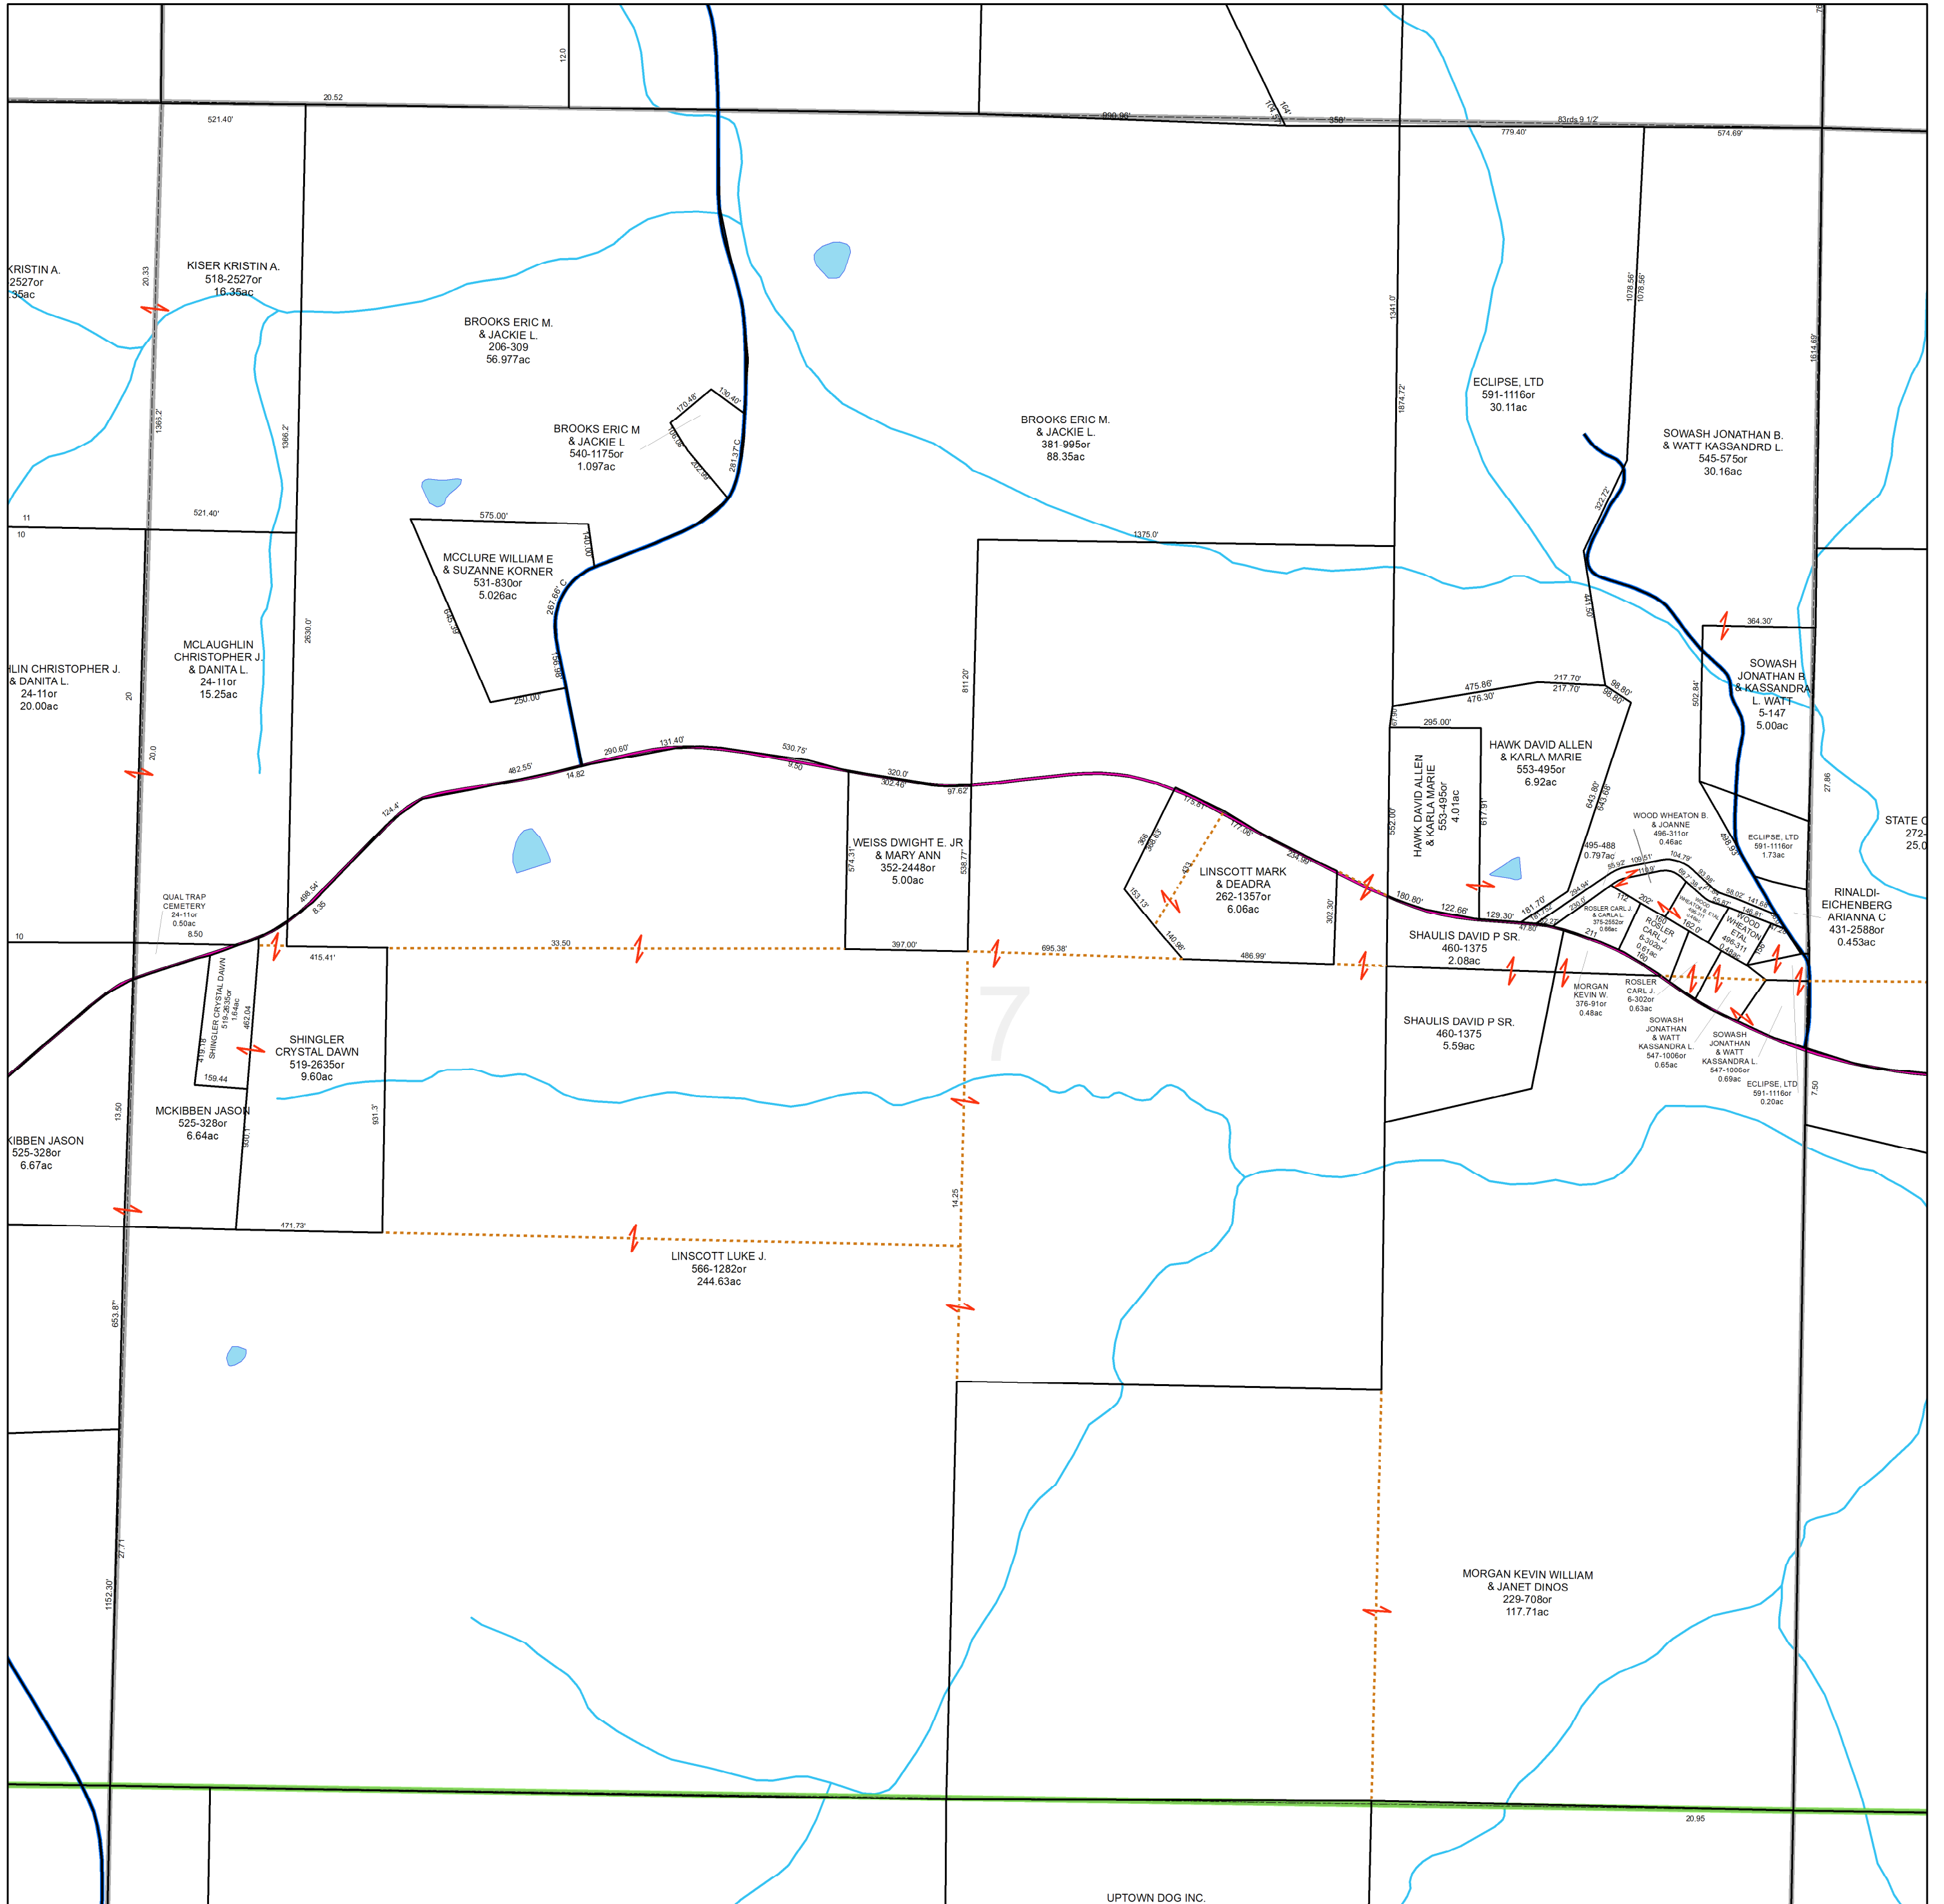

ATHENS COUNTY AUDITOR PLAT MAP

Waterloo Twp
Sec 07

1 inch = 400 feet
These maps are believed to be correct and are to show ownership only.

UPTOWN DOG INC.

Date: 1/11/2024