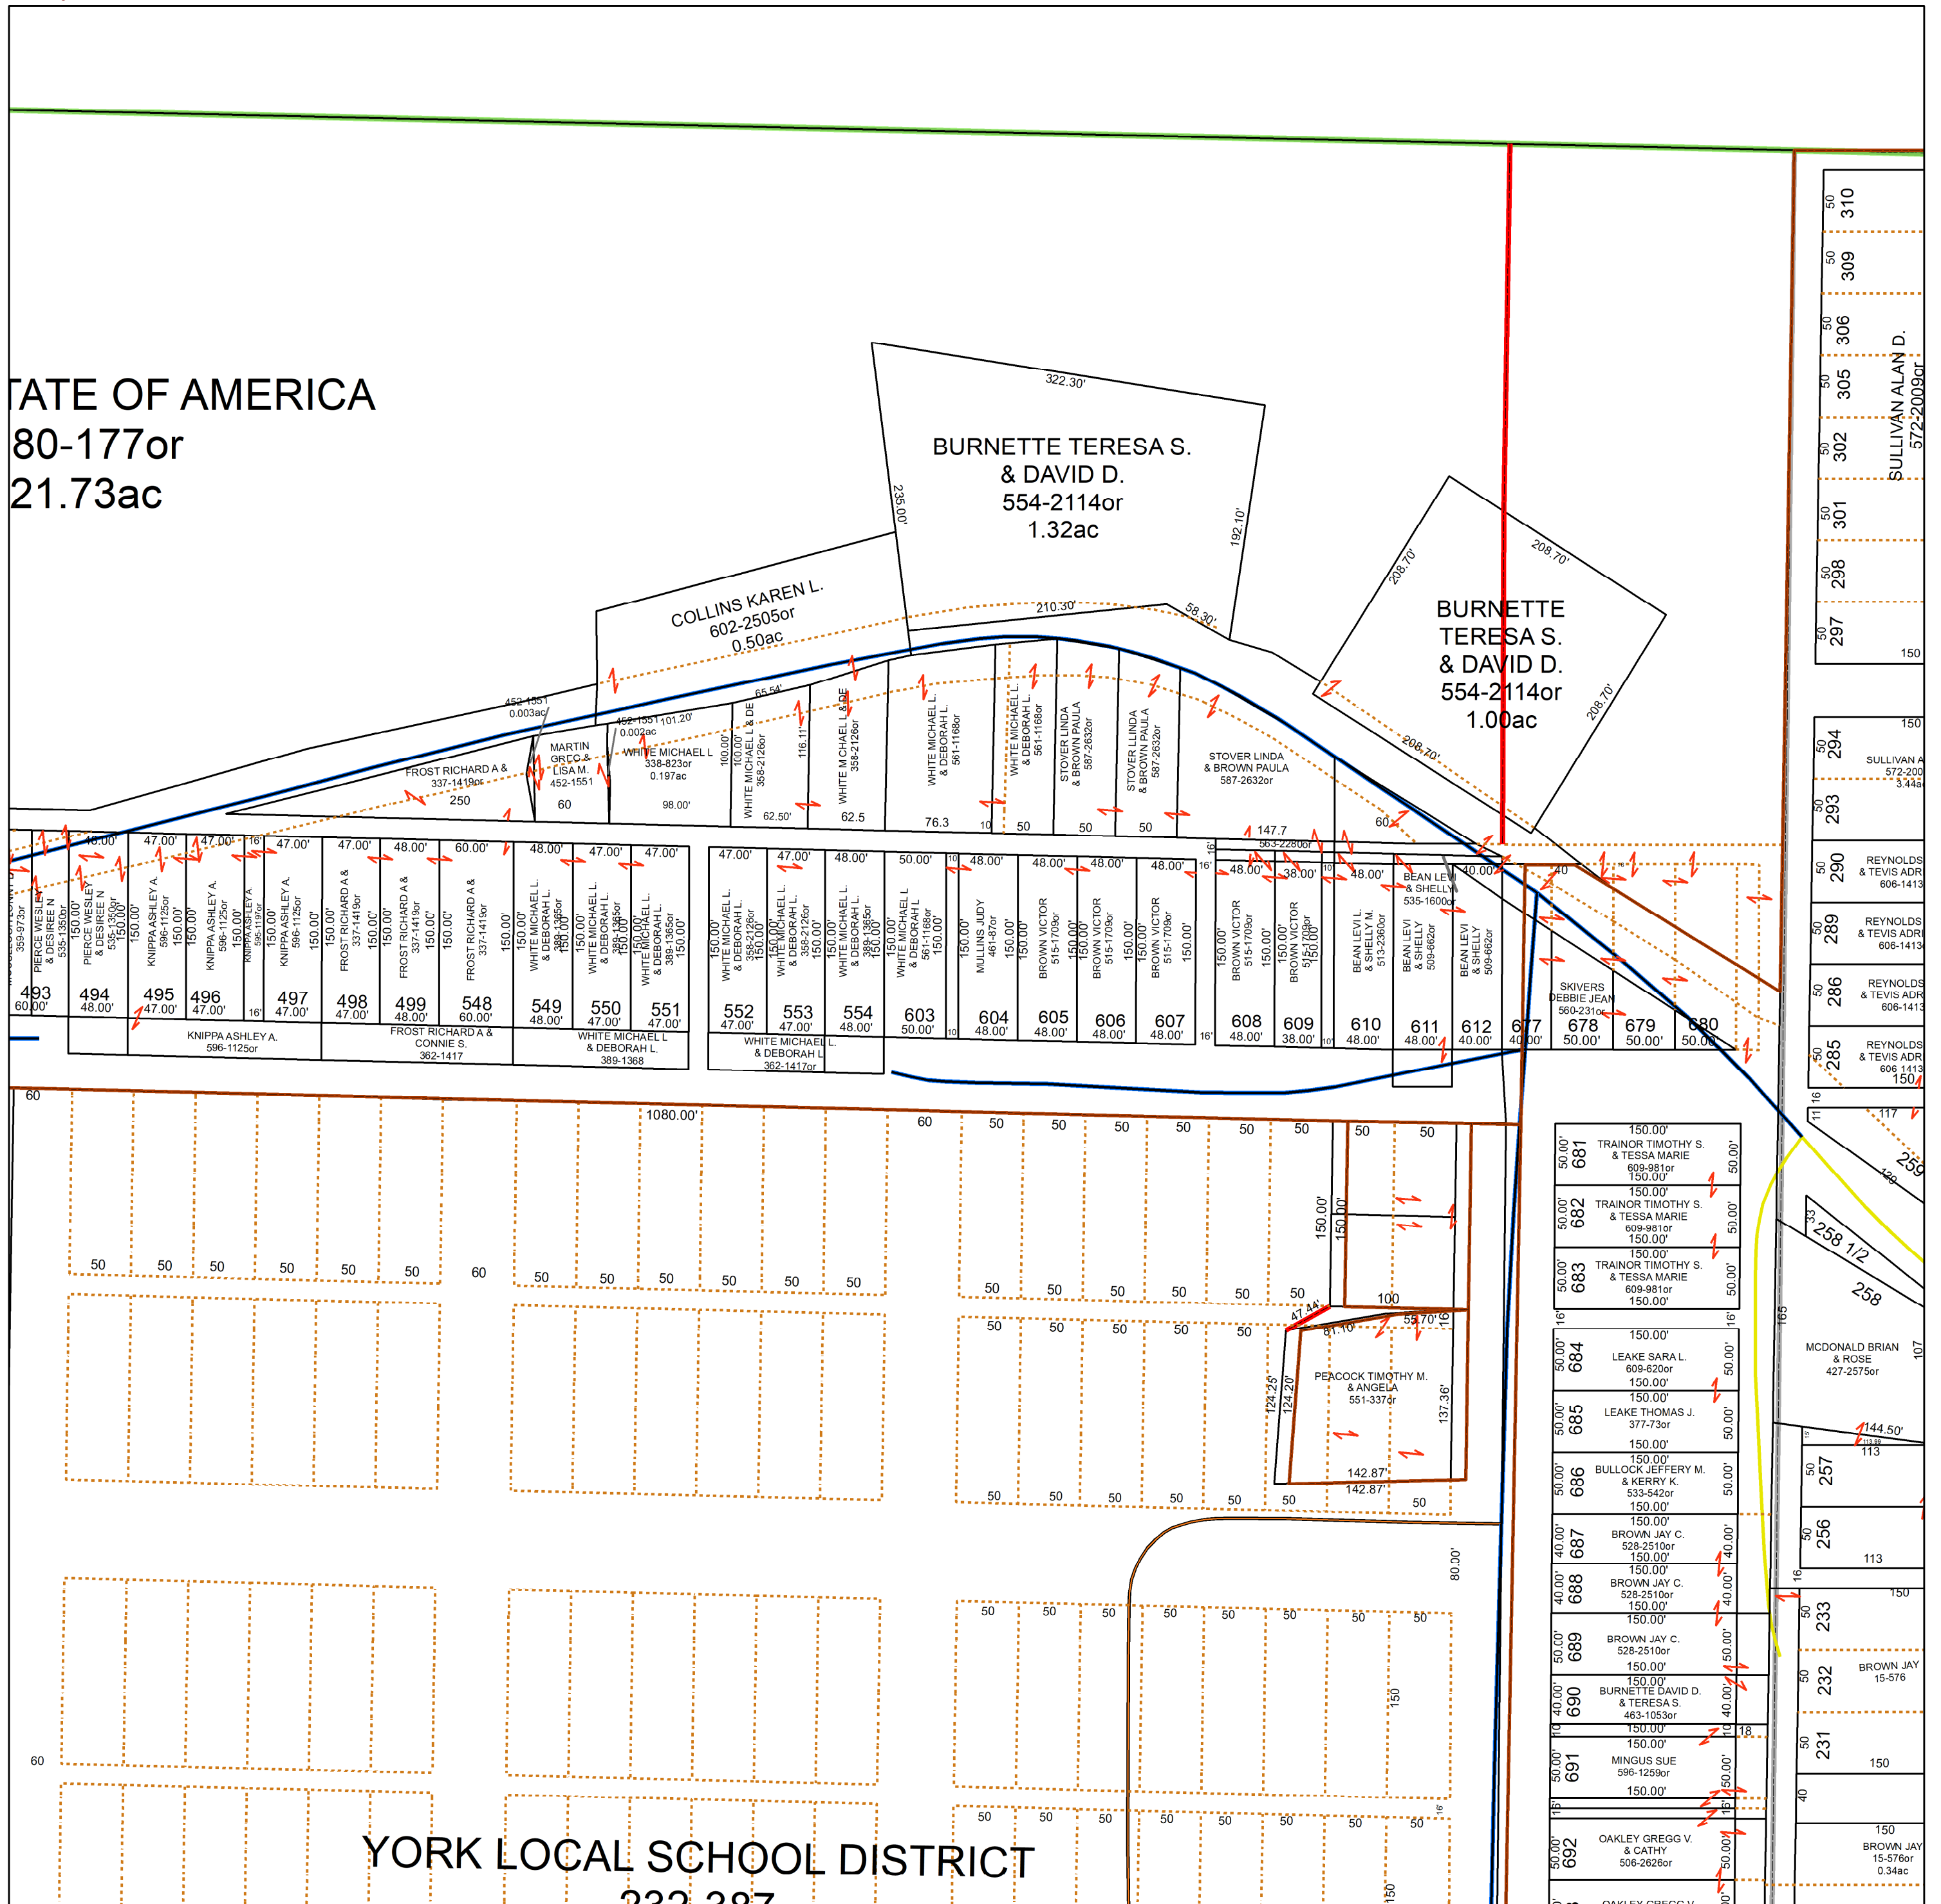

# ATHENS COUNTY AUDITOR PLAT MAP

NE Q of NE Q York Twp Sec 12  
Buchtel 1

1 inch = 100 feet  
These maps are believed to be correct and are to show ownership only.

STATE OF AMERICA  
80-177or  
21.73ac

YORK LOCAL SCHOOL DISTRICT  
222-287