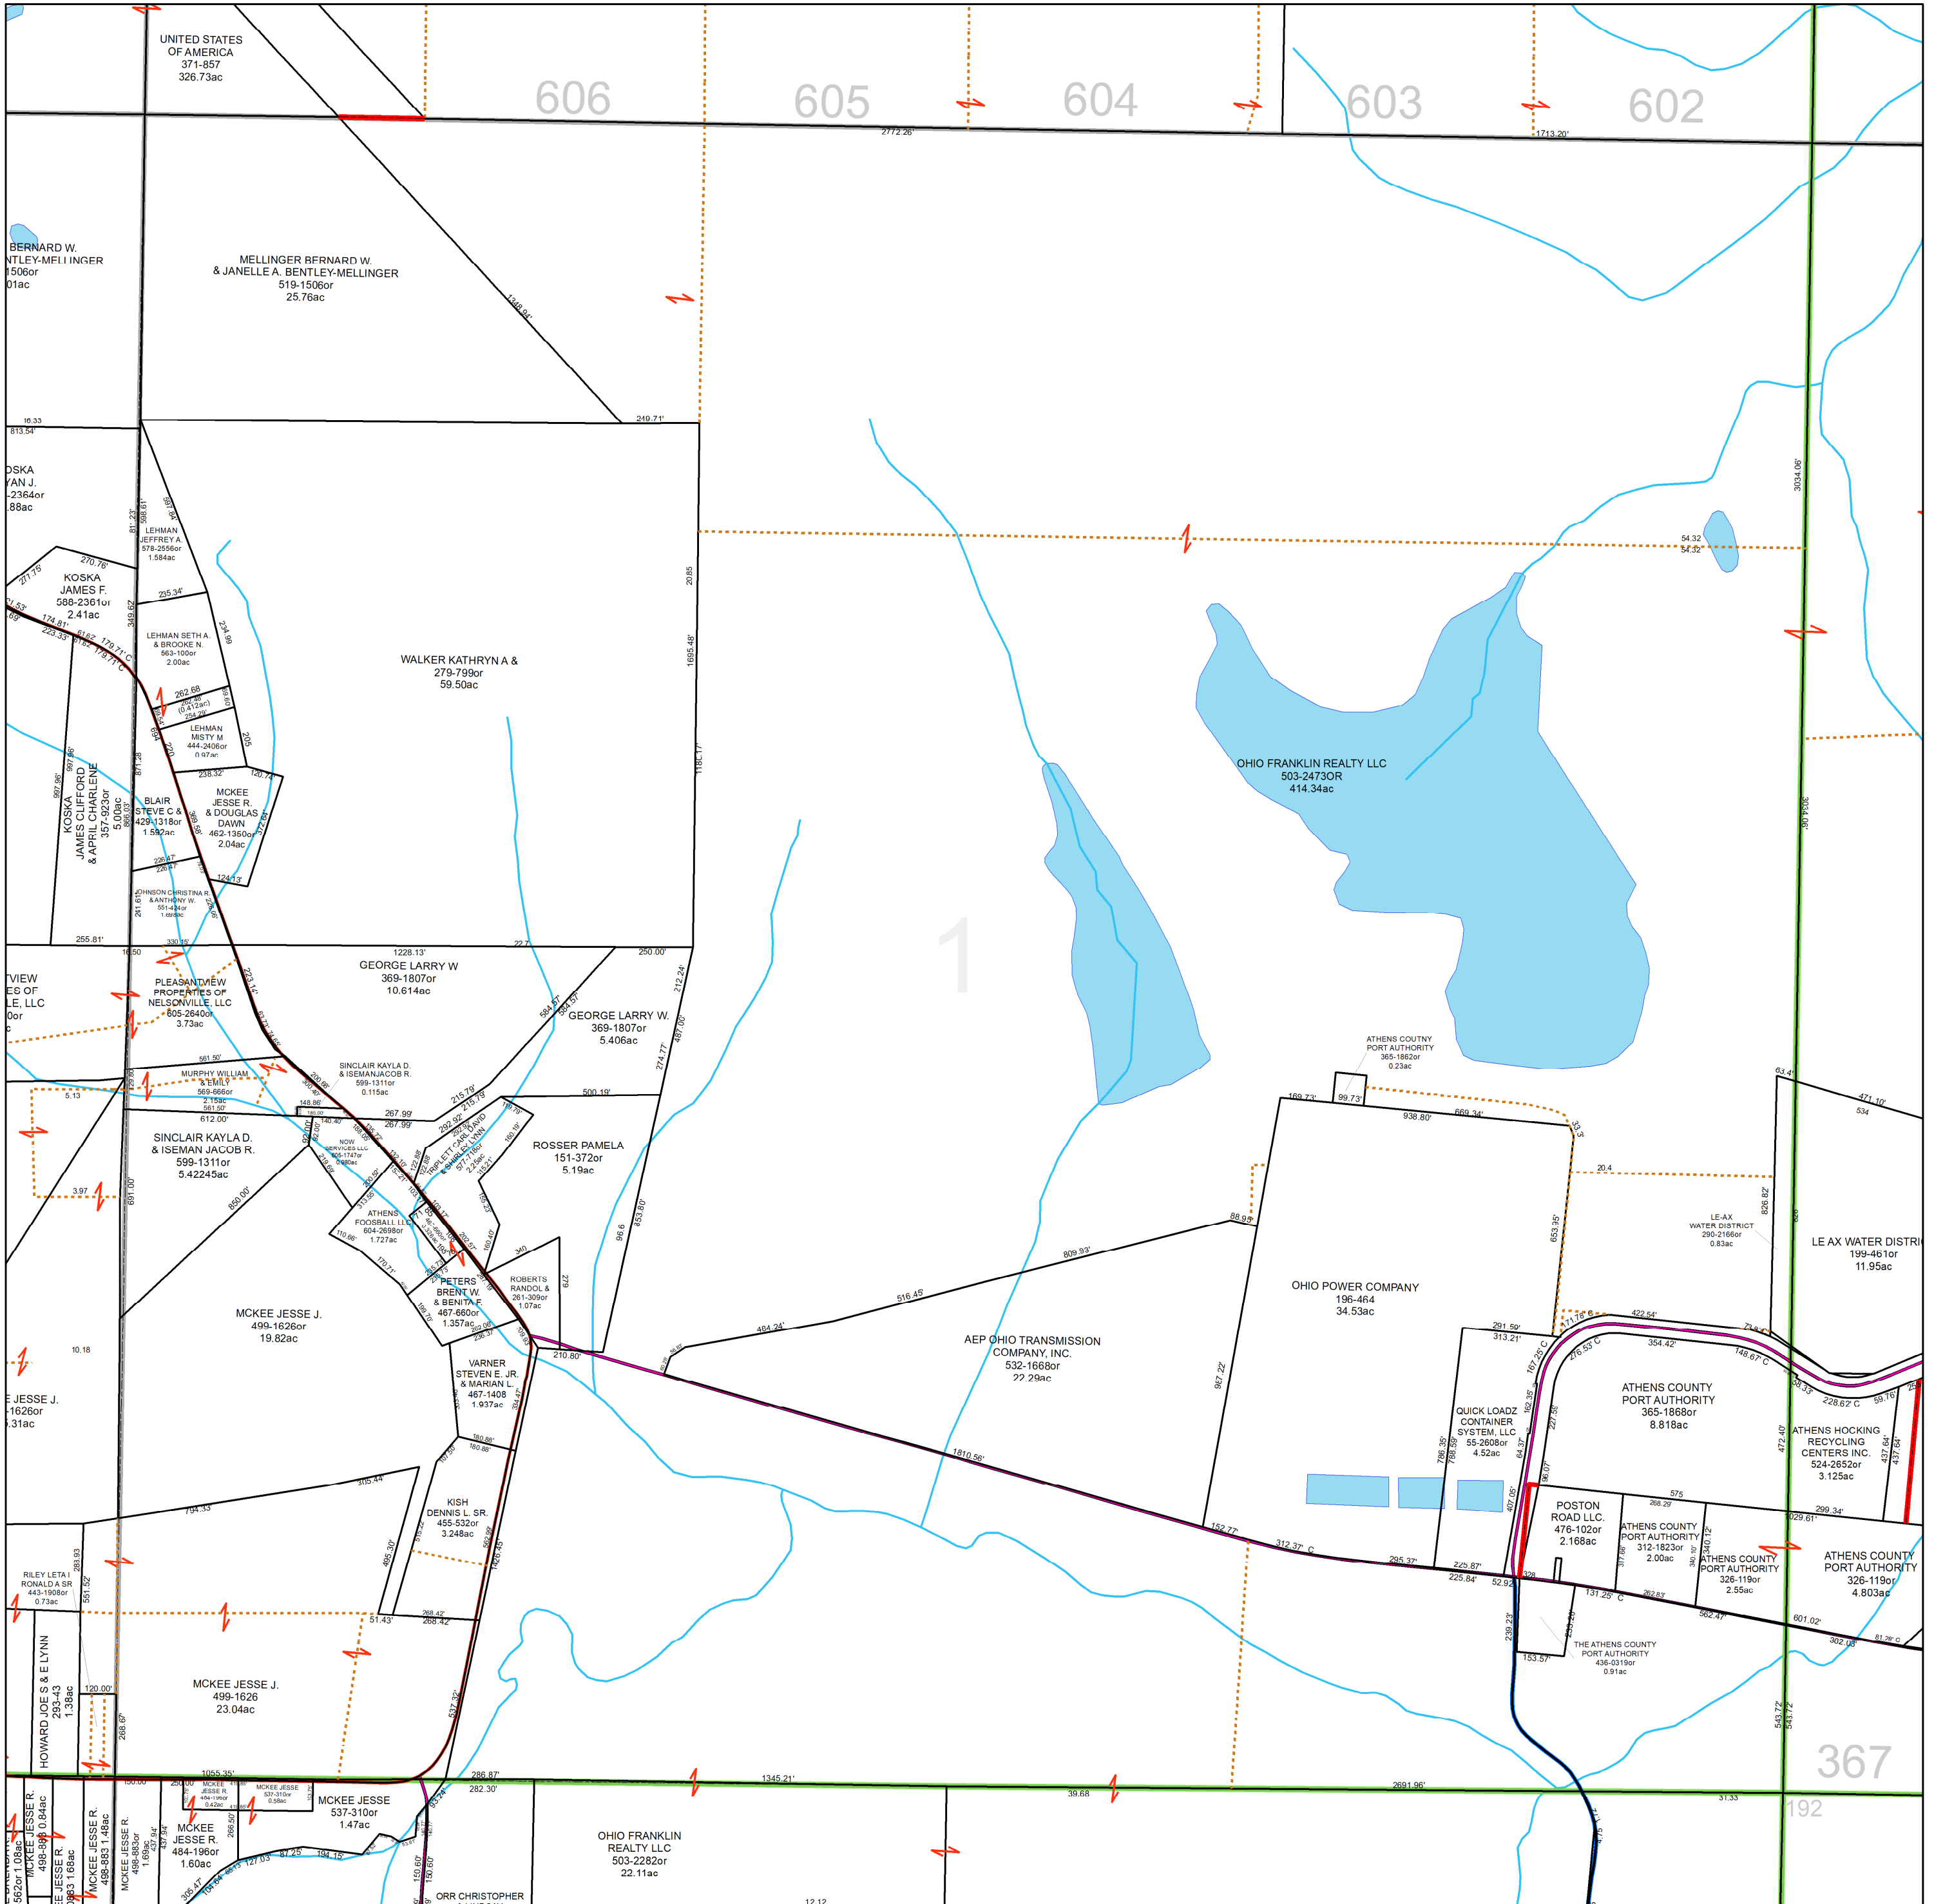

ATHENS COUNTY AUDITOR PLAT MAP

York Twp
Sec 01

1 inch = 400 feet
These maps are believed to be correct and are to show ownership only.

367

192