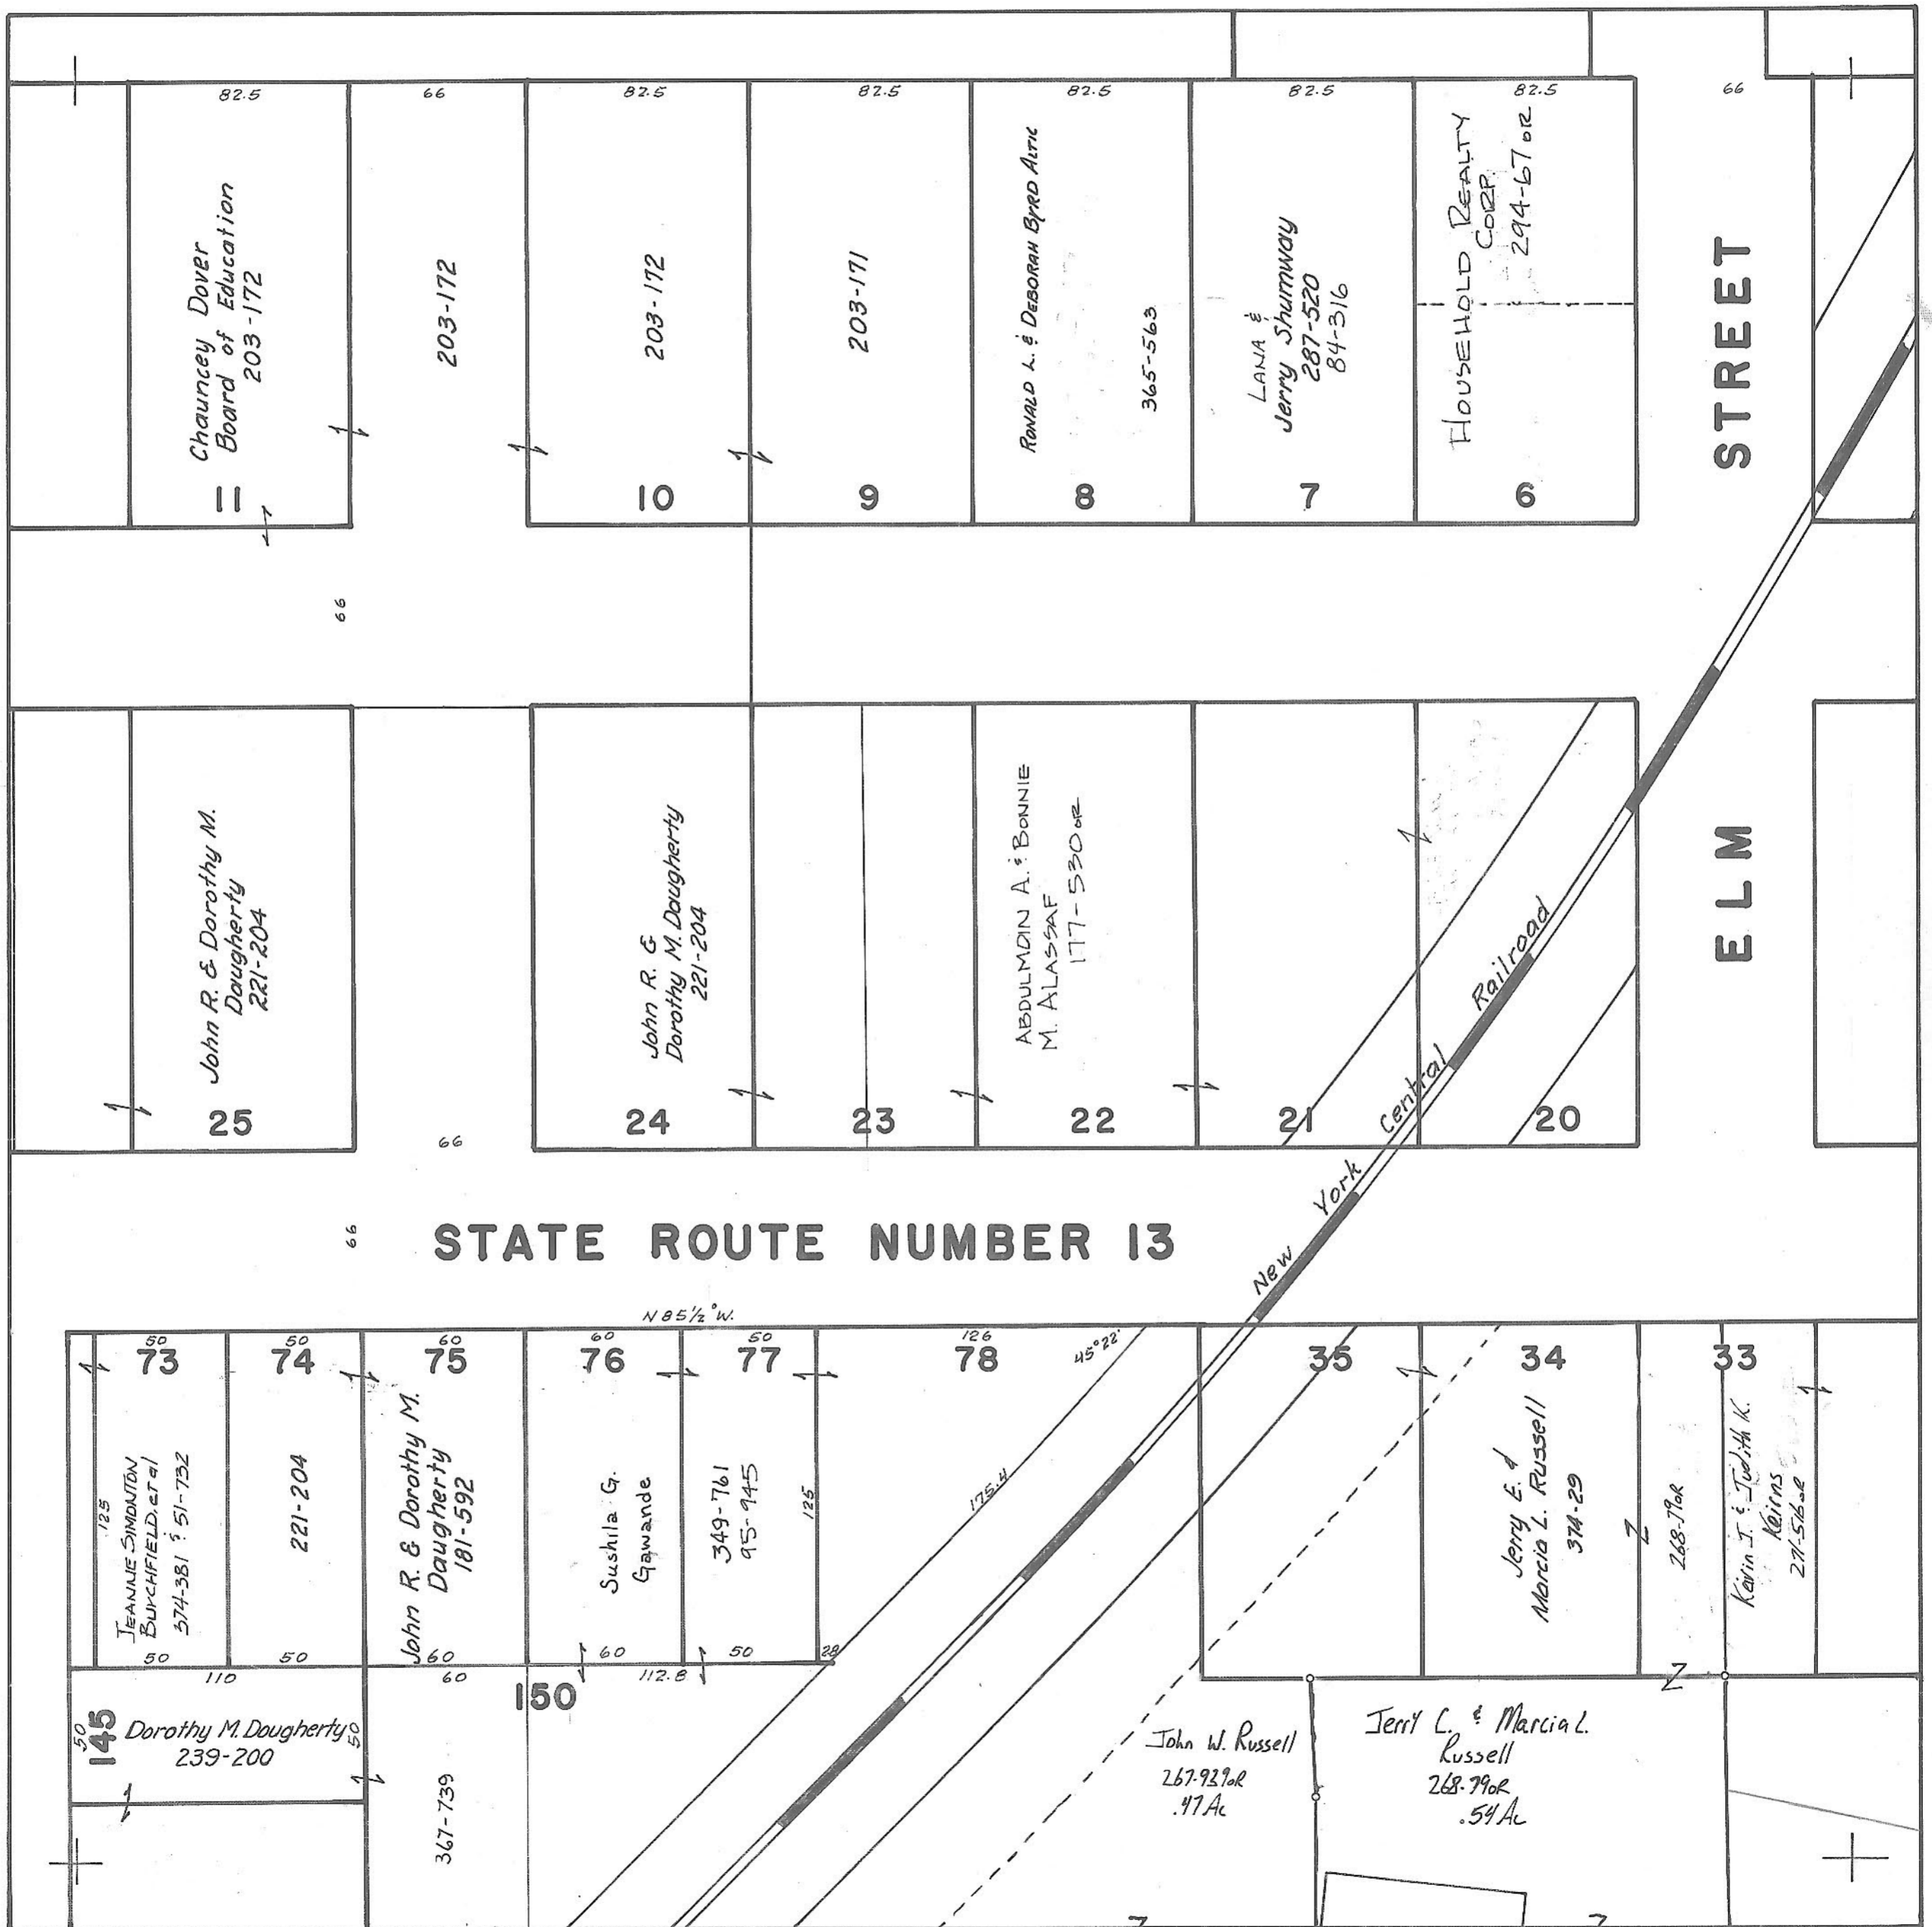

ATHENS COUNTY AUDITOR TAX PLAT  
Scale 1"=50'

MILLFIELD E-3  
Original &  
A. W. Russel 1st & 2nd Add'n.  
T10-R14

Revised to