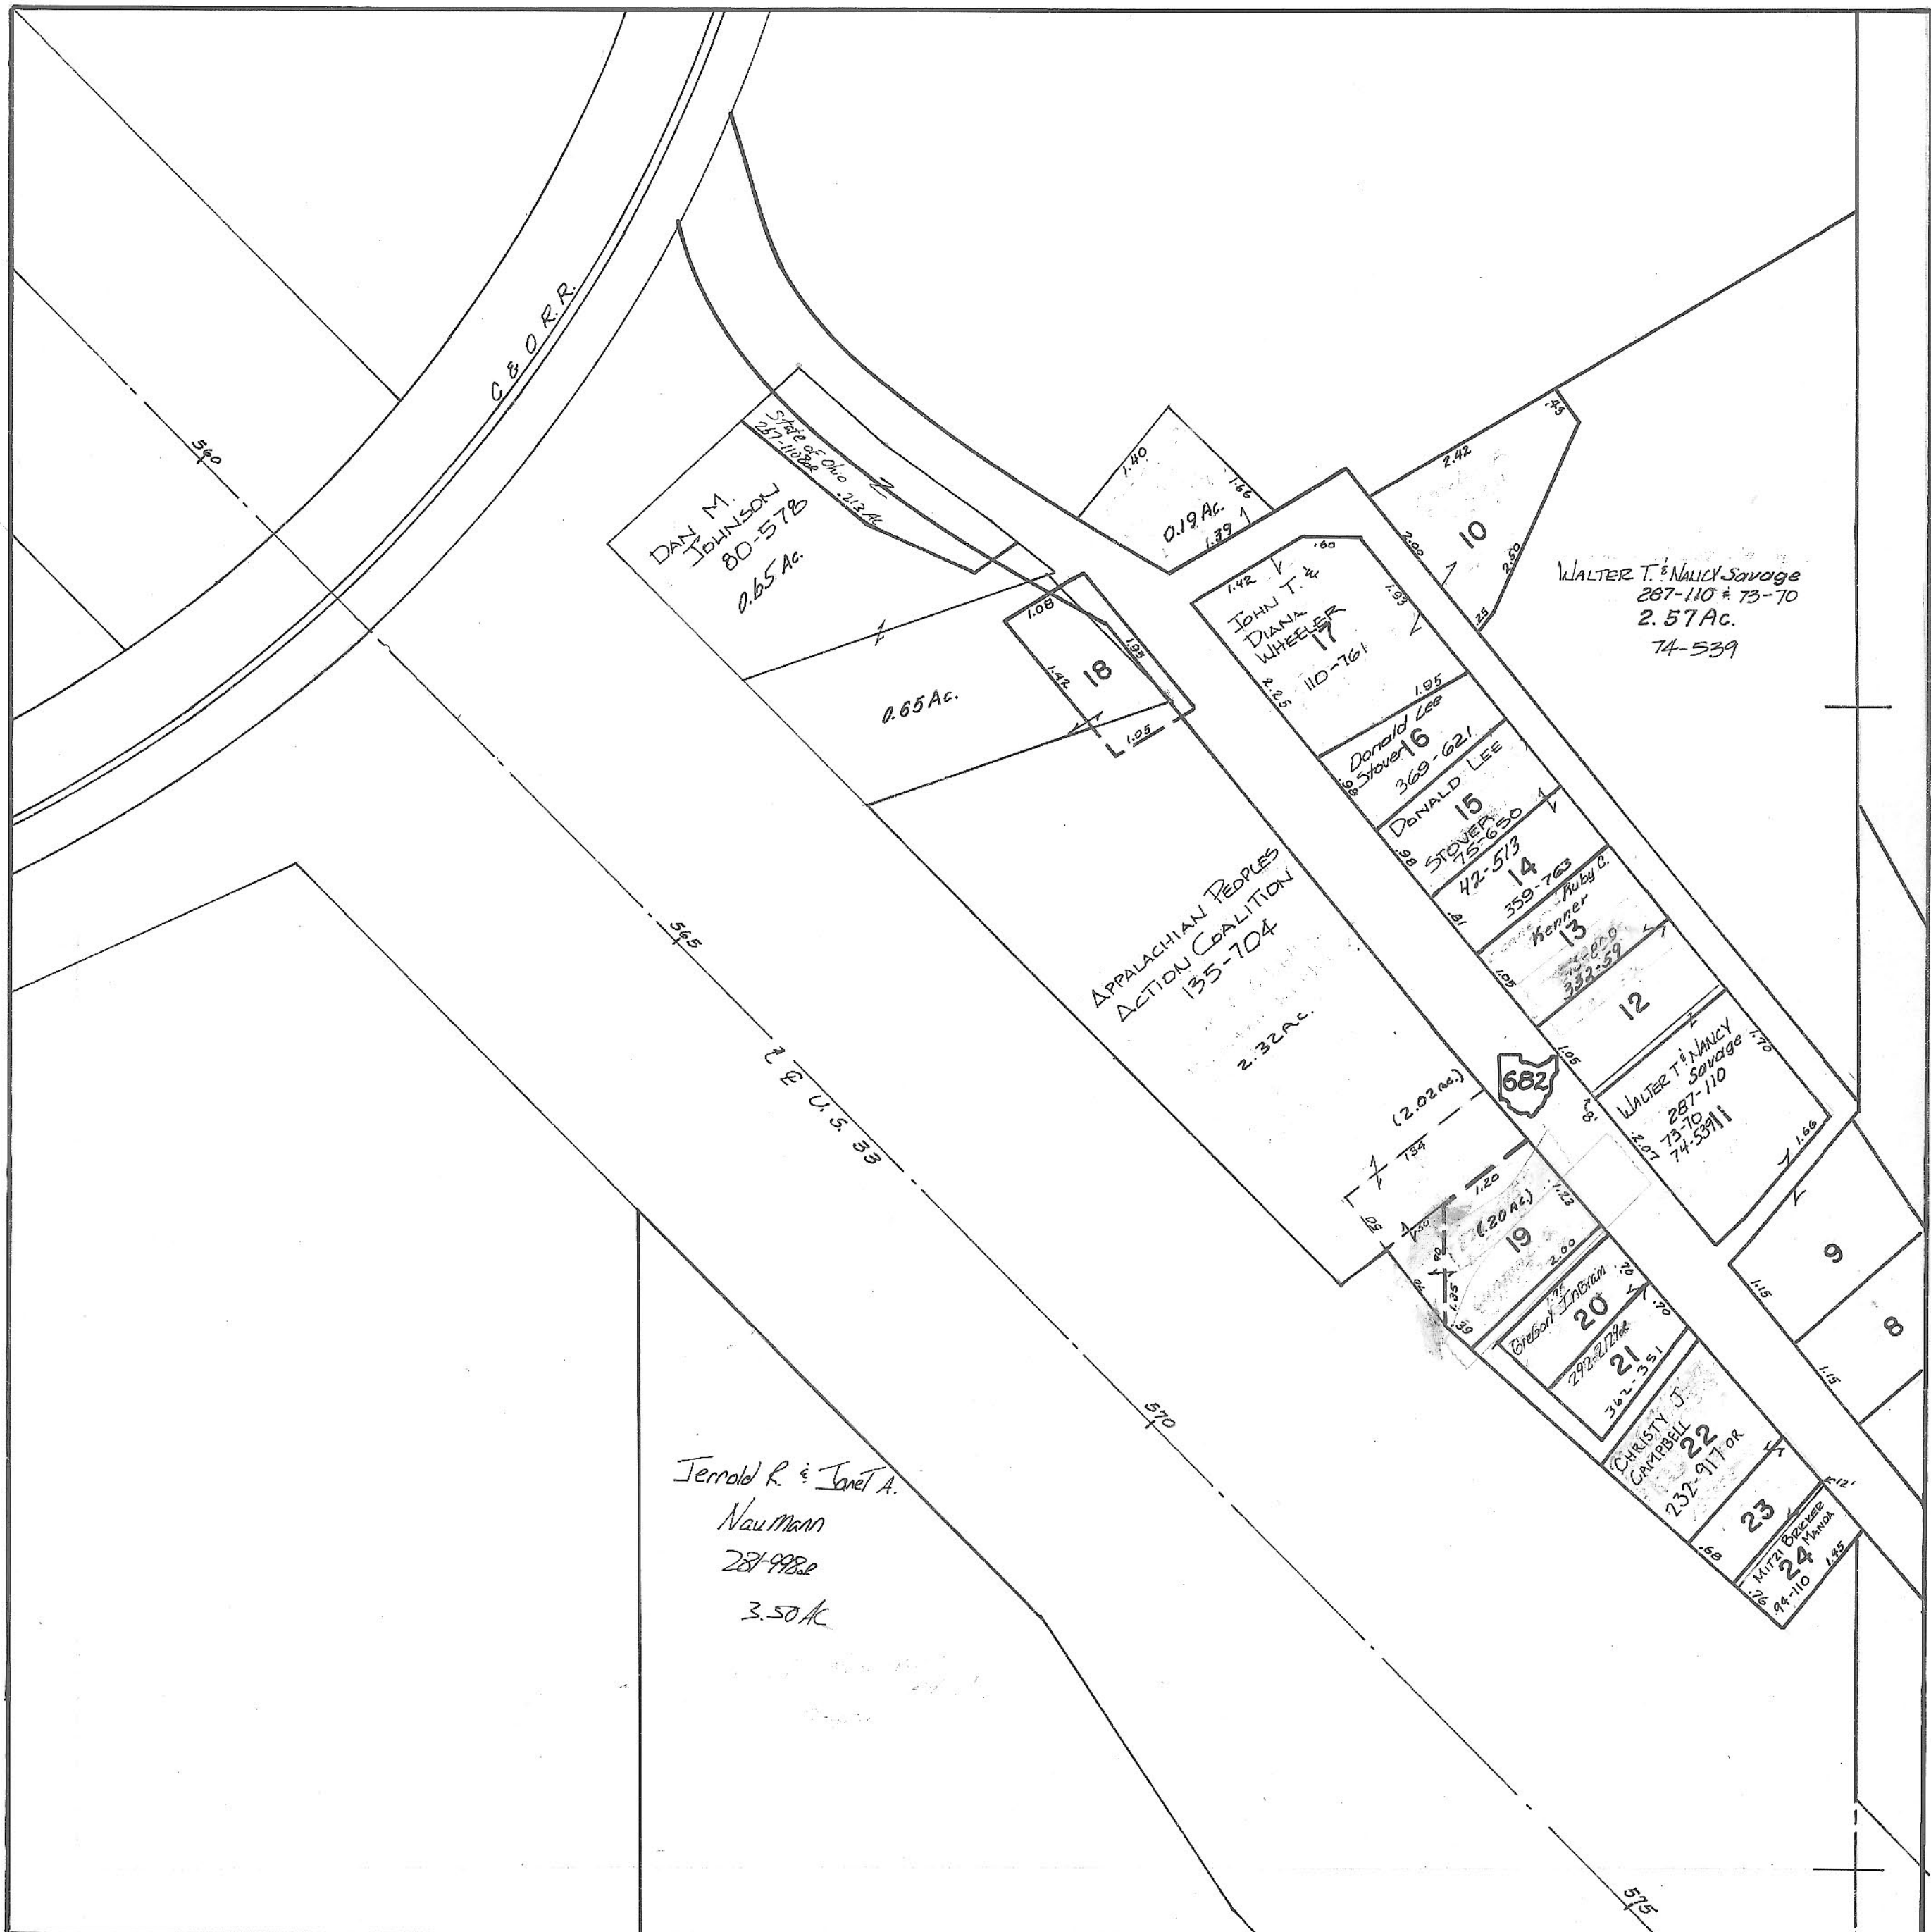

ATHENS COUNTY AUDITOR TAX PLAT
Approx. Scale 1"=100'

TYLERTOWN I
NE. Q of SEC. 25
Dover Twp
T10-R14

TYLERTOWN 2