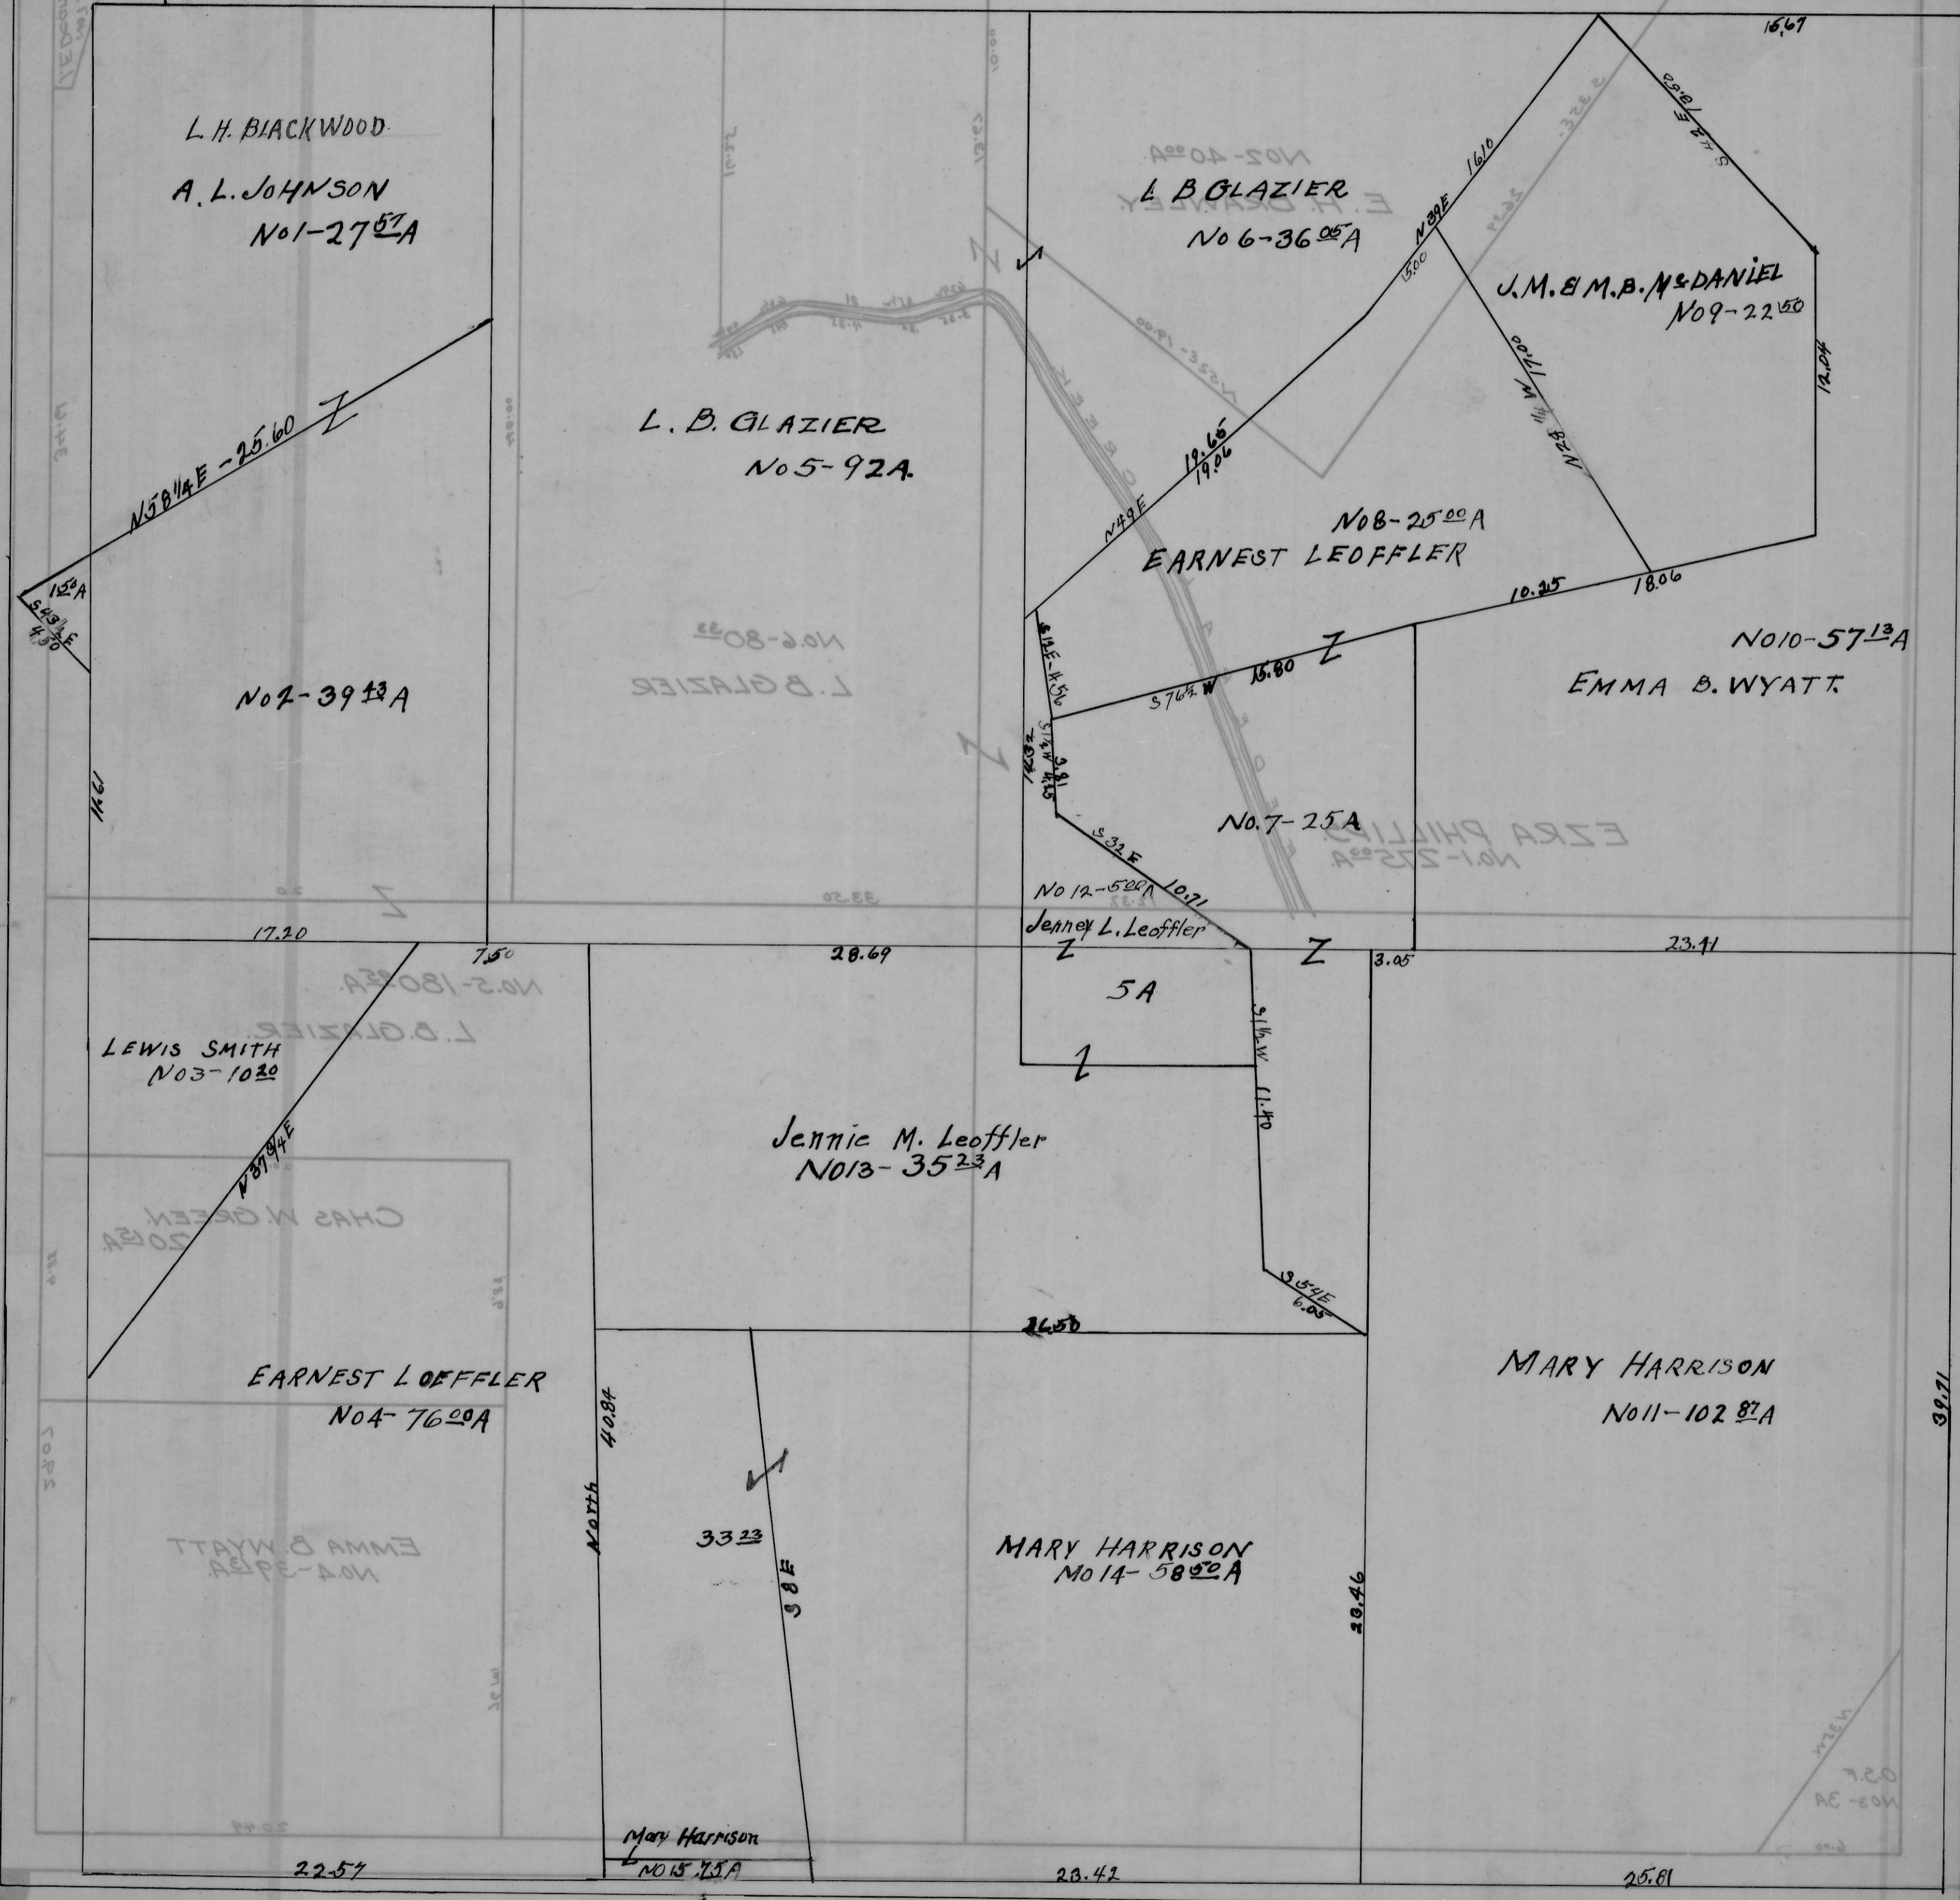

AMES TWP., - SEC. 7 - TOWN, 6 - RANGE, 13.

SCALE 20 RODS TO 1 INCH

L.H. BLACKWOOD
A.L. JOHNSON
No 1-27⁵⁷A

L.B. GLAZIER
No 6-36⁰⁵A

J.M.B.M.B. DANIEL
No 9-22⁵⁰

L.B. GLAZIER
No 5-92A

EARNEST LOEFFLER
No 8-25⁰⁰A

MARY HARRISON
No 14-58⁰⁰A

Mary Harrison
No 15-75A

22.57

28.42

25.81