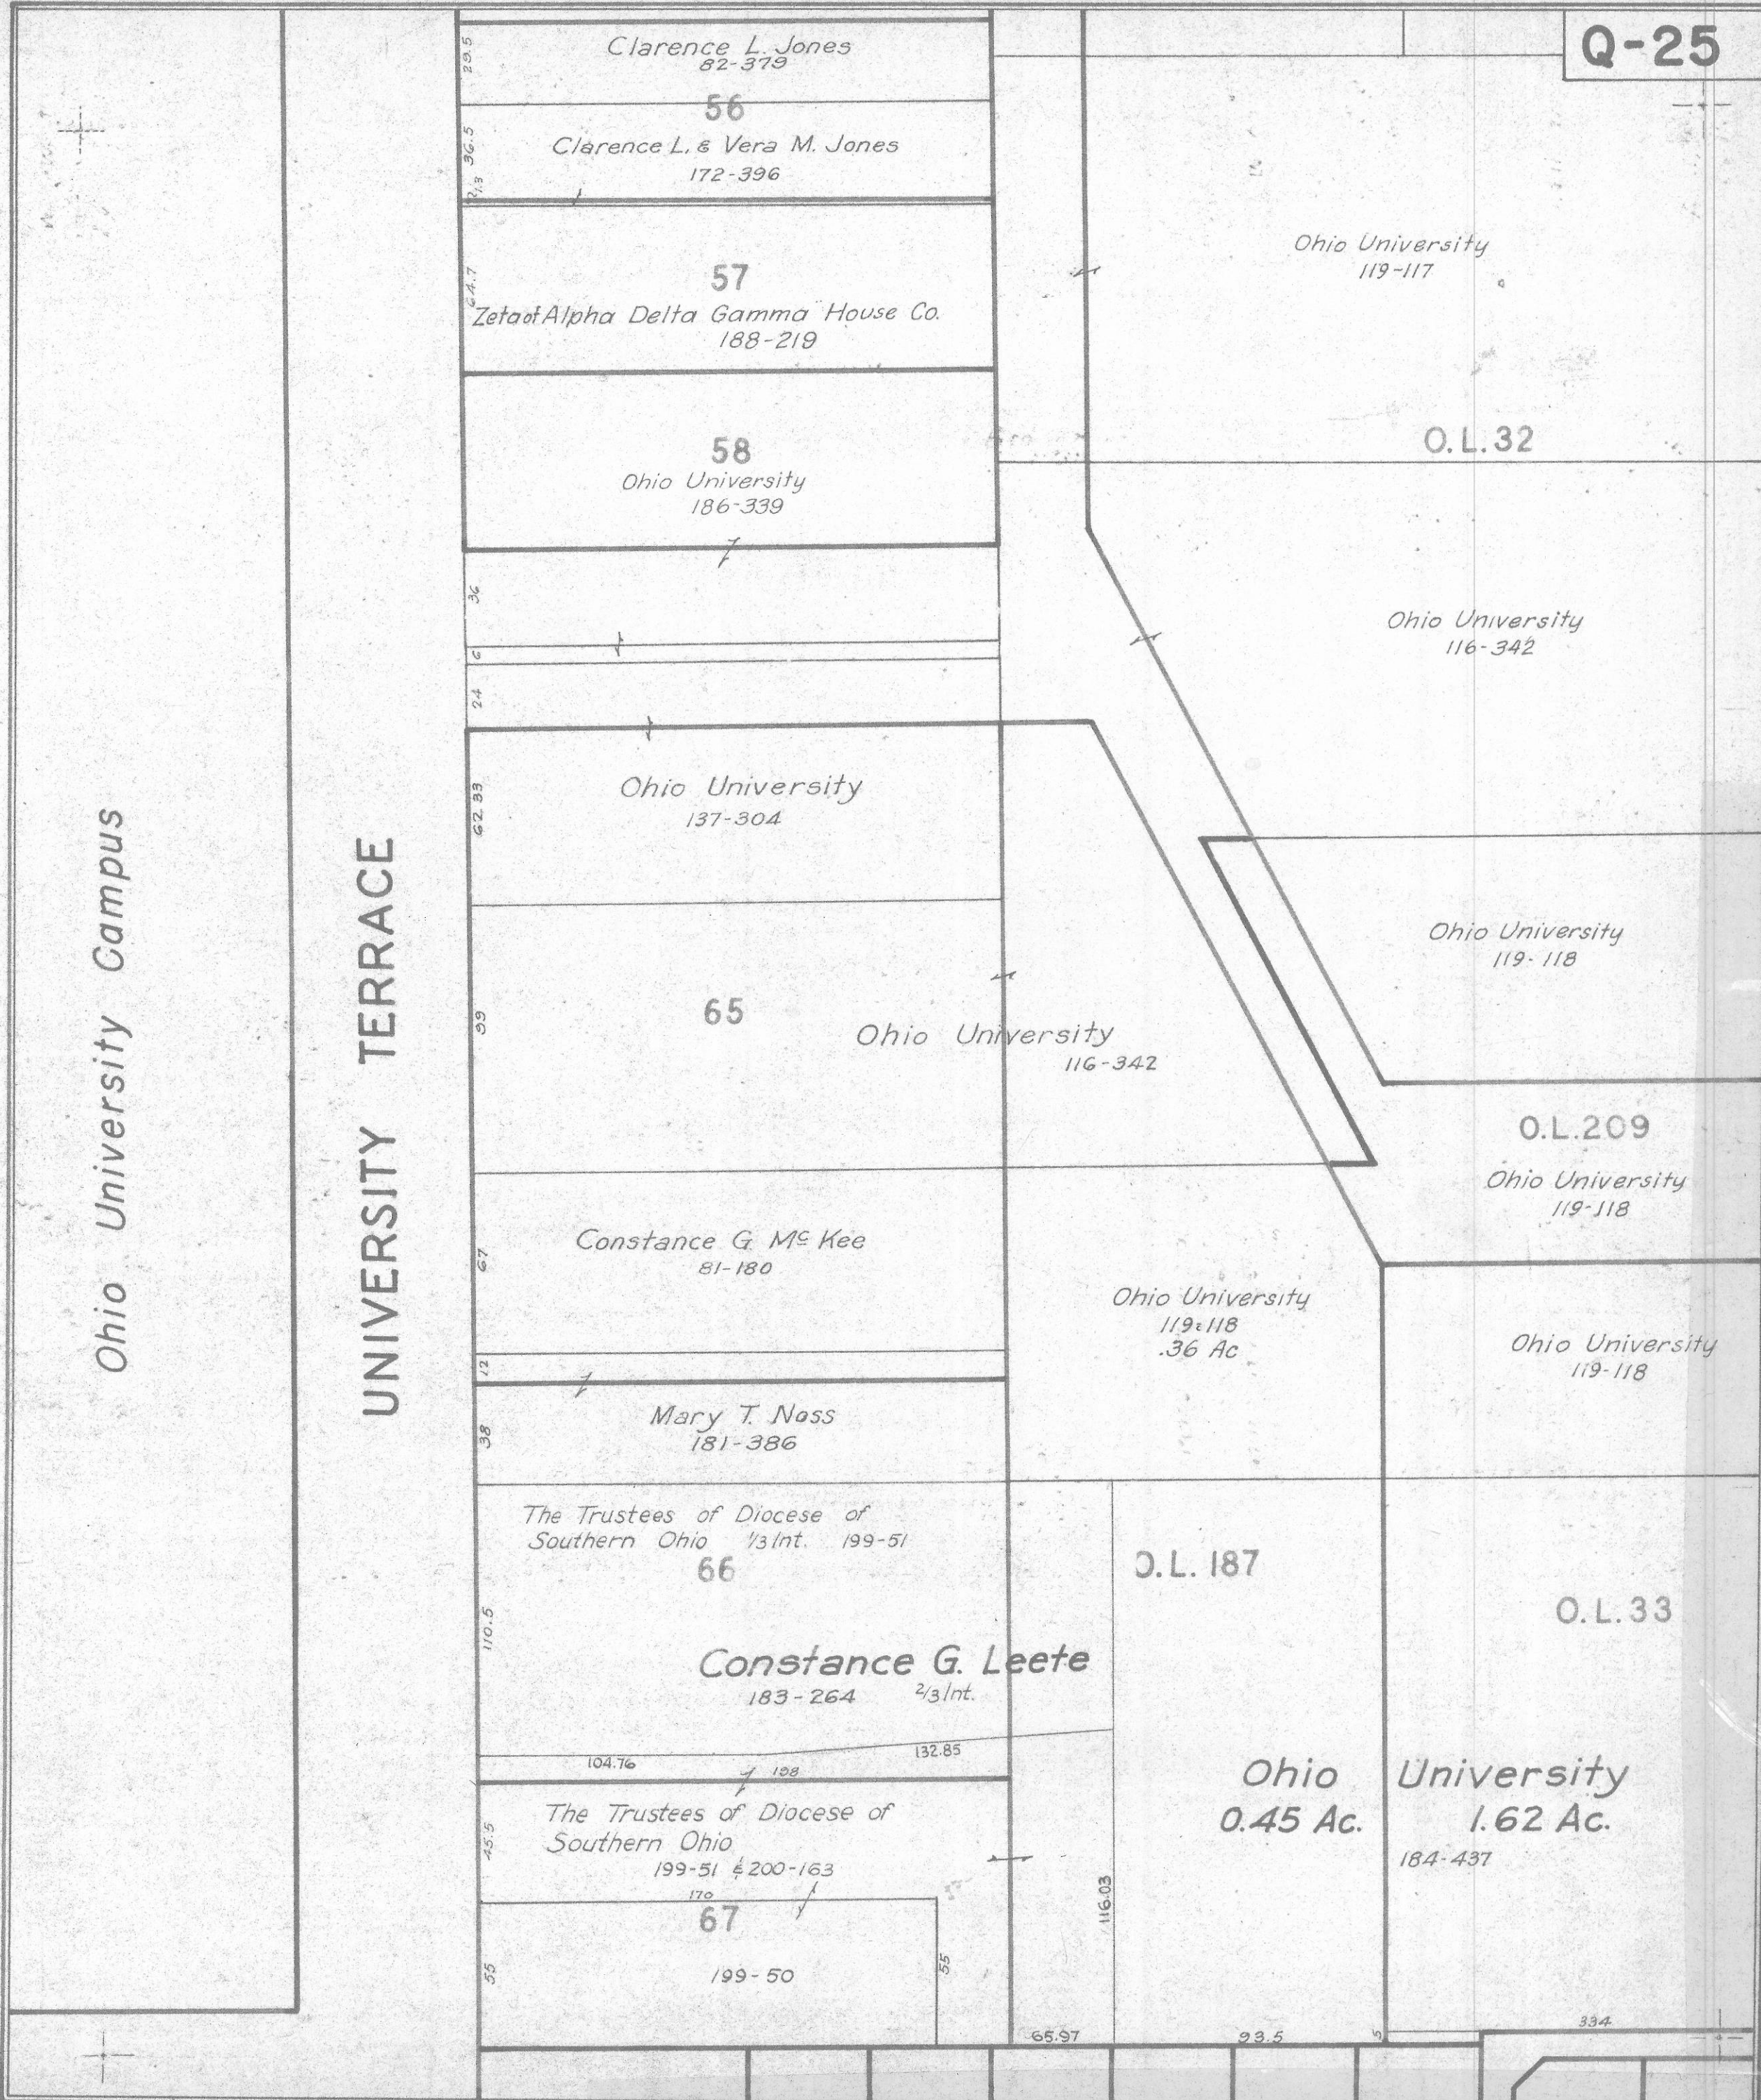

Q-25

Ohio University Campus

UNIVERSITY TERRACE

23.5
 Clarence L. Jones
 82-379
 56
 Clarence L. & Vera M. Jones
 172-396
 36.5
 24.7
 57
 Zeta of Alpha Delta Gamma House Co.
 188-219
 36
 24
 62.83
 Ohio University
 137-304
 39
 65
 Ohio University
 116-342
 67
 Constance G. McKee
 81-180
 72
 38
 Mary T. Nass
 181-386
 110.5
 66
 The Trustees of Diocese of
 Southern Ohio 1/3 Int. 199-51
 Constance G. Leete
 183-264 2/3 Int.
 104.76 198 132.85
 45.5
 The Trustees of Diocese of
 Southern Ohio
 199-51 & 200-163
 67
 170
 199-50
 55

Ohio University
 119-117
 O.L. 32
 Ohio University
 116-342
 Ohio University
 119-118
 O.L. 209
 Ohio University
 119-118
 Ohio University
 119-118
 Ohio University
 119-118
 O.L. 187
 O.L. 33
 Ohio University
 0.45 Ac.
 1.62 Ac.
 184-437
 65.97 93.5 334