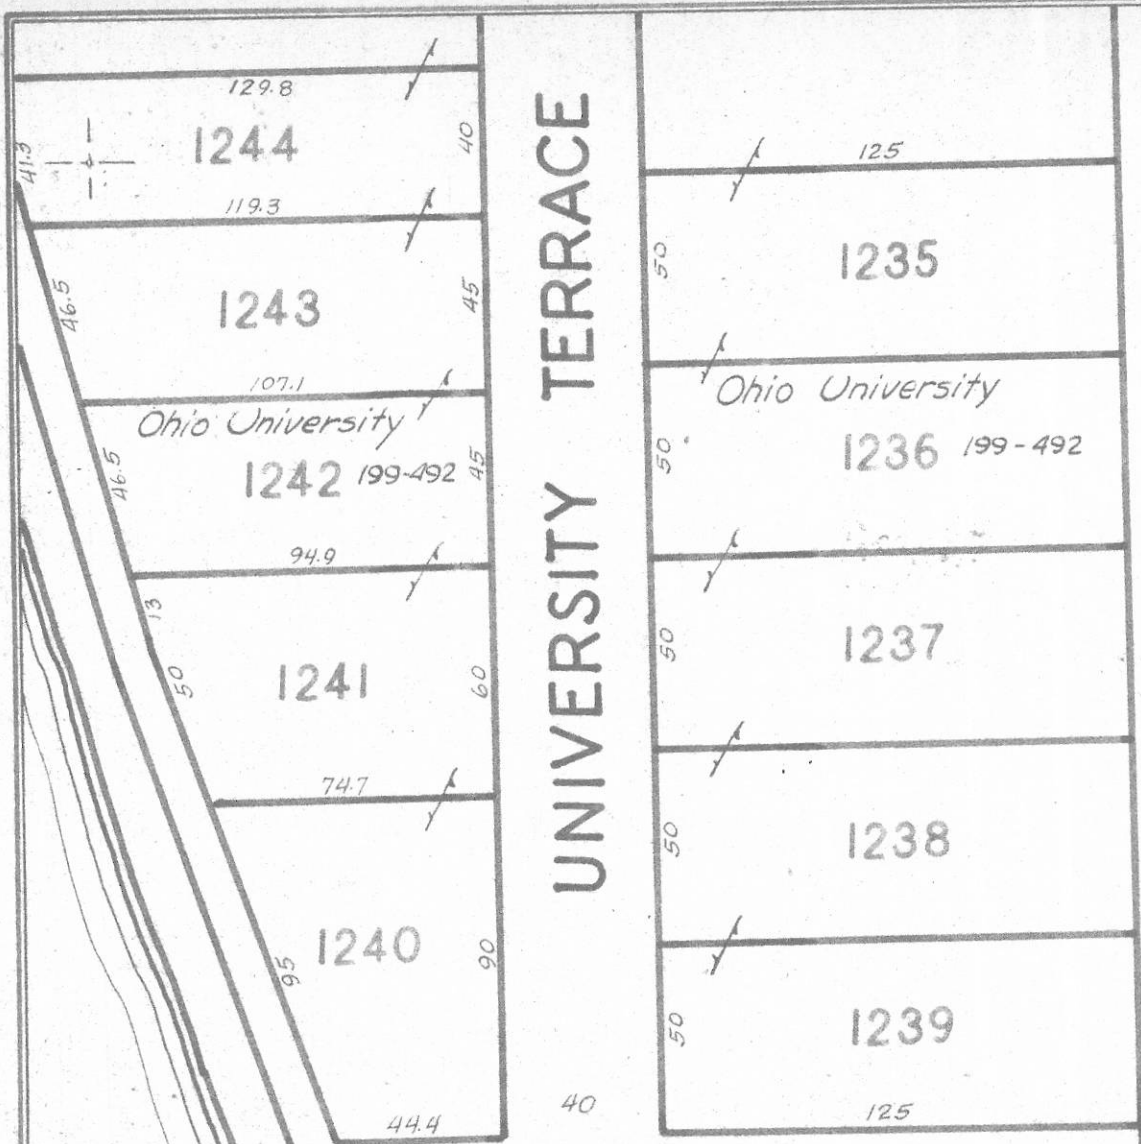

T-25

O.L. 42  
 Margaret M. Cabeen  
 127-389

Ohio University  
 O.L. 41

HOCKING  
 RIVER  
 CORPORATION LINE