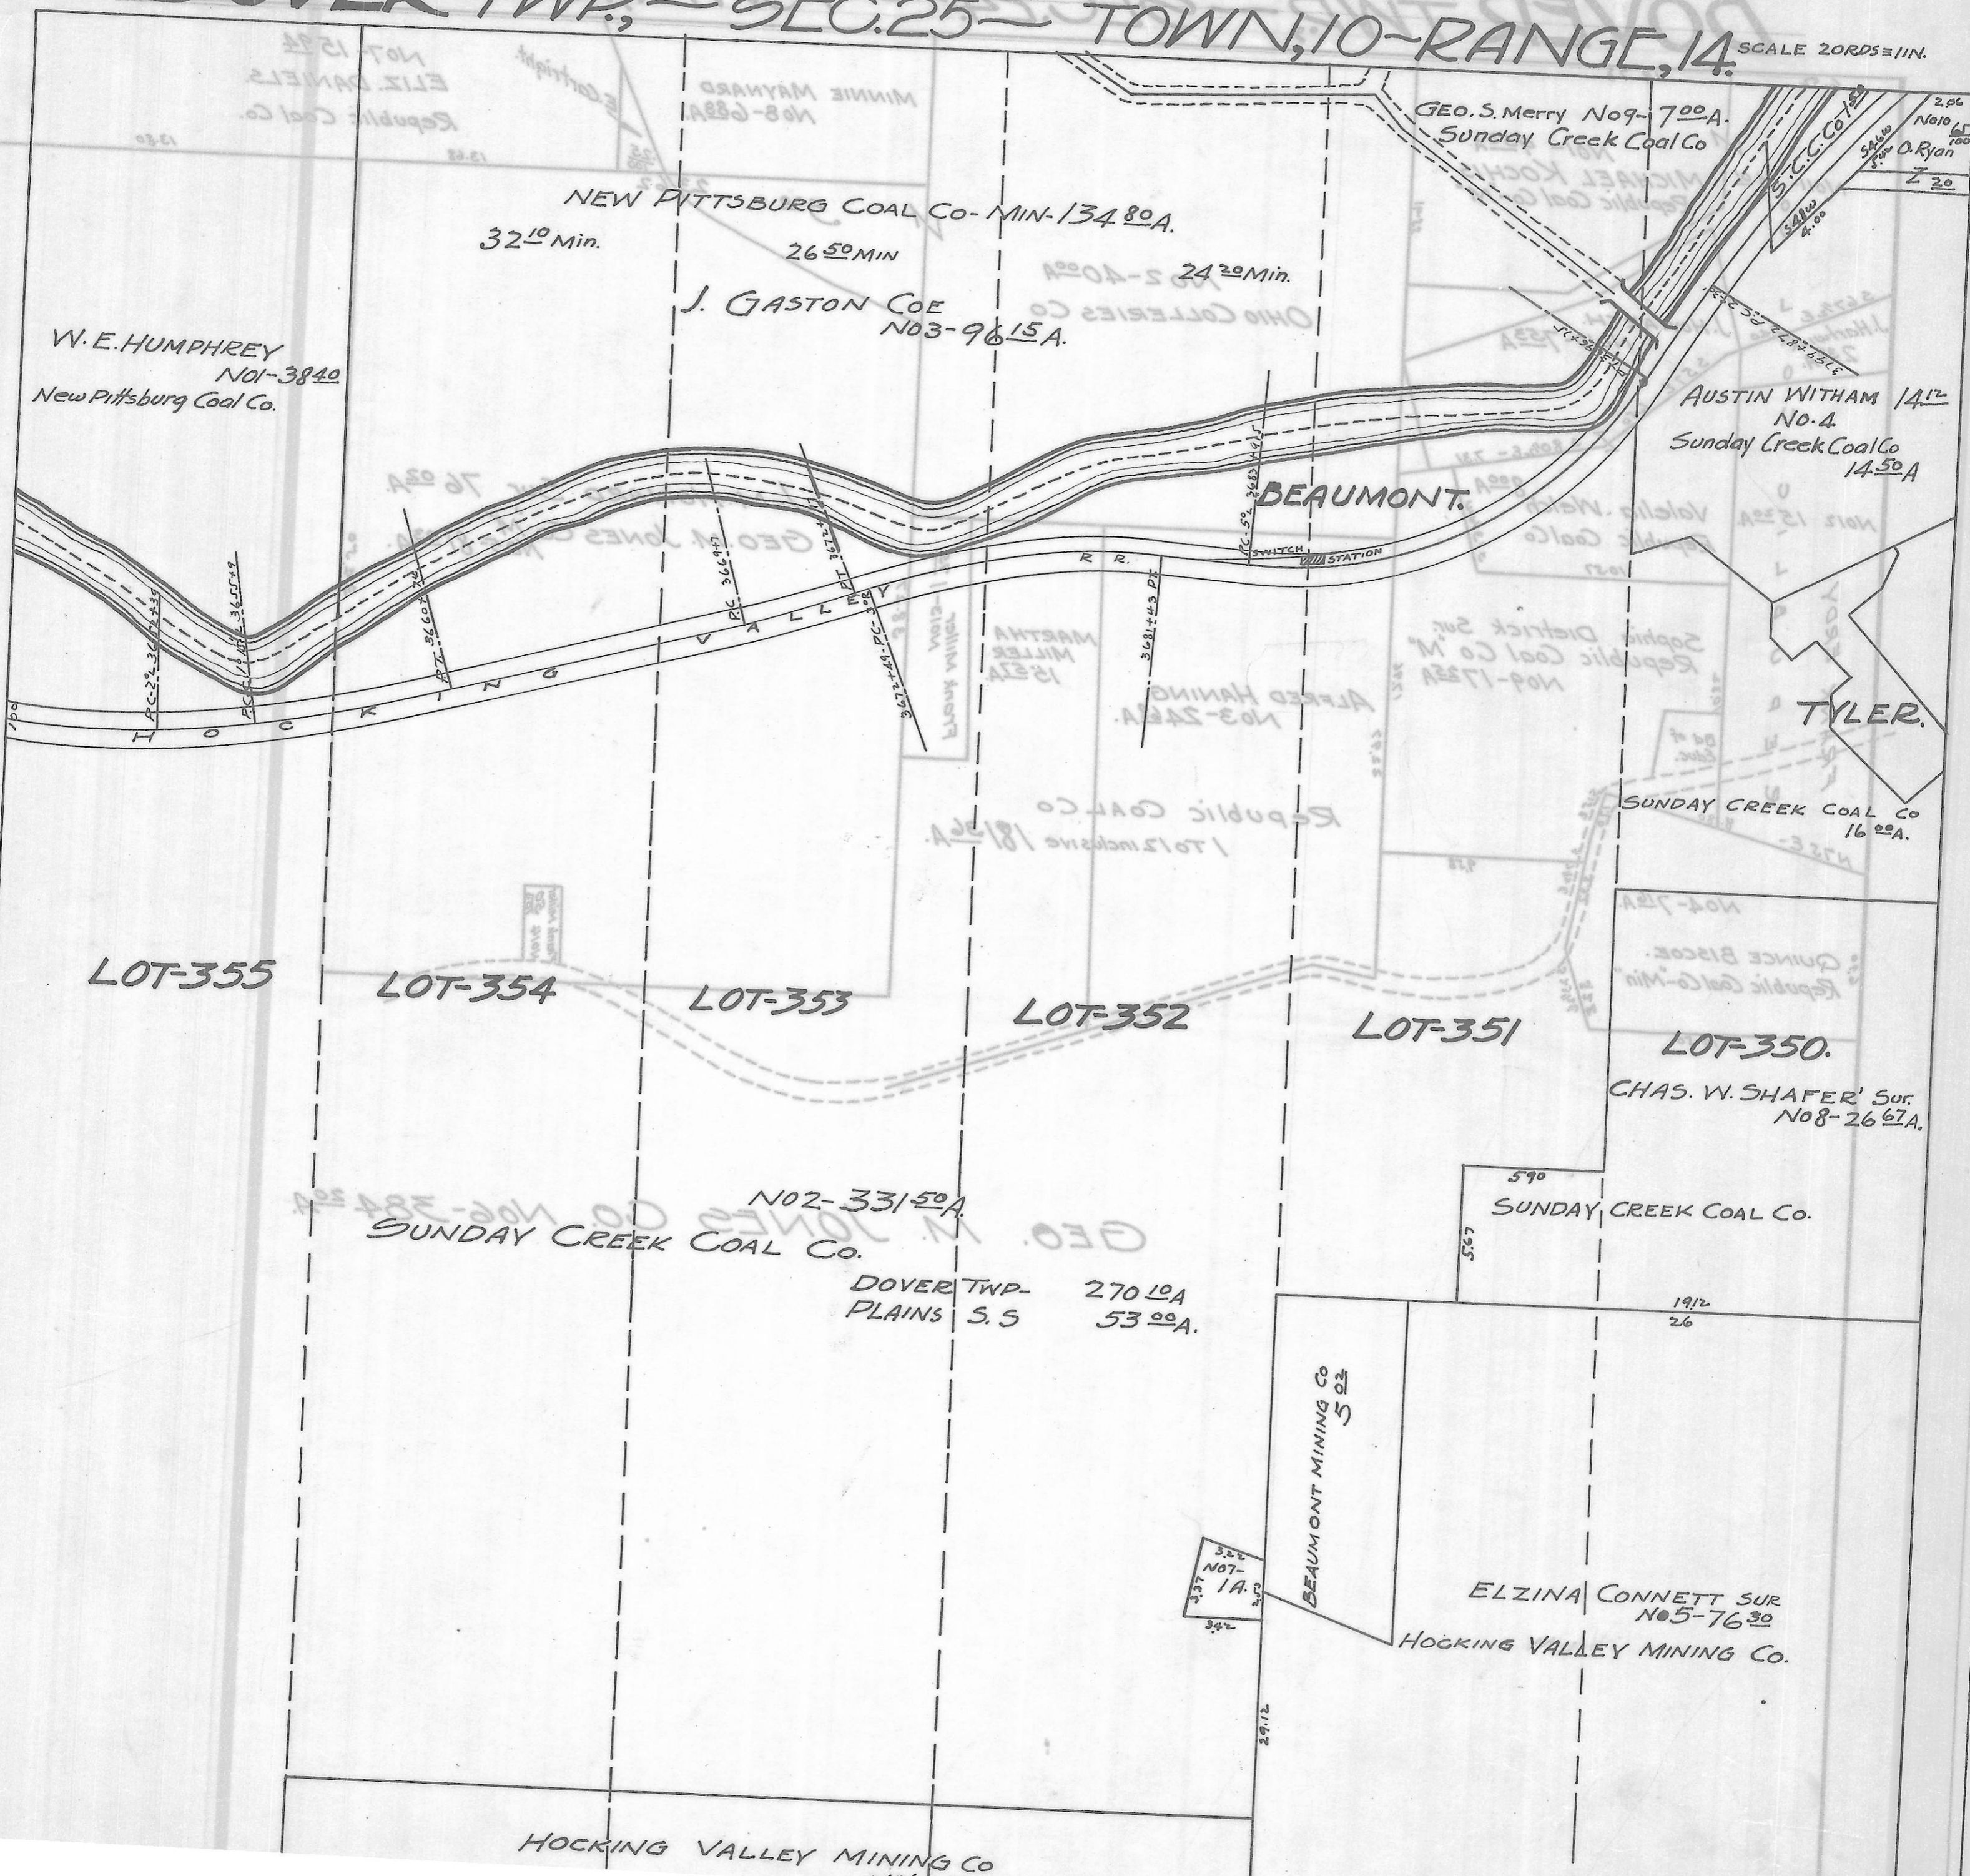

DOVER TWP., - SEC. 25 - TOWN, 10 - RANGE, 14.

SCALE 20 PDS = 1 IN.

NEW PITTSBURG COAL CO - MIN-13480A.
32¹⁰ Min. 26⁵⁰ MIN

J. GASTON COE
NO3-9615A.

W. E. HUMPHREY
NO1-3840
New Pittsburg Coal Co.

GEO. S. MERRY No9-700A.
Sunday Creek Coal Co

AUSTIN WITHAM 14¹²
No. 4
Sunday Creek Coal Co
14.50A

BEAUMONT.

TYLER.

SUNDAY CREEK COAL CO
16⁰⁰A.

LOT-355

LOT-354

LOT-353

LOT-352

LOT-351

LOT-350.

CHAS. W. SHAFER' SUR.
No8-2667A.

NO2-33150A
SUNDAY CREEK COAL CO.

DOVER TWP. 270⁰⁰A
PLAINS S.S. 53⁰⁰A.

590
SUNDAY CREEK COAL CO.

BEAUMONT MINING Co
502

ELZINA CONNETT SUR
No5-7630
HOCKING VALLEY MINING CO.

HOCKING VALLEY MINING Co
NO6-7025A