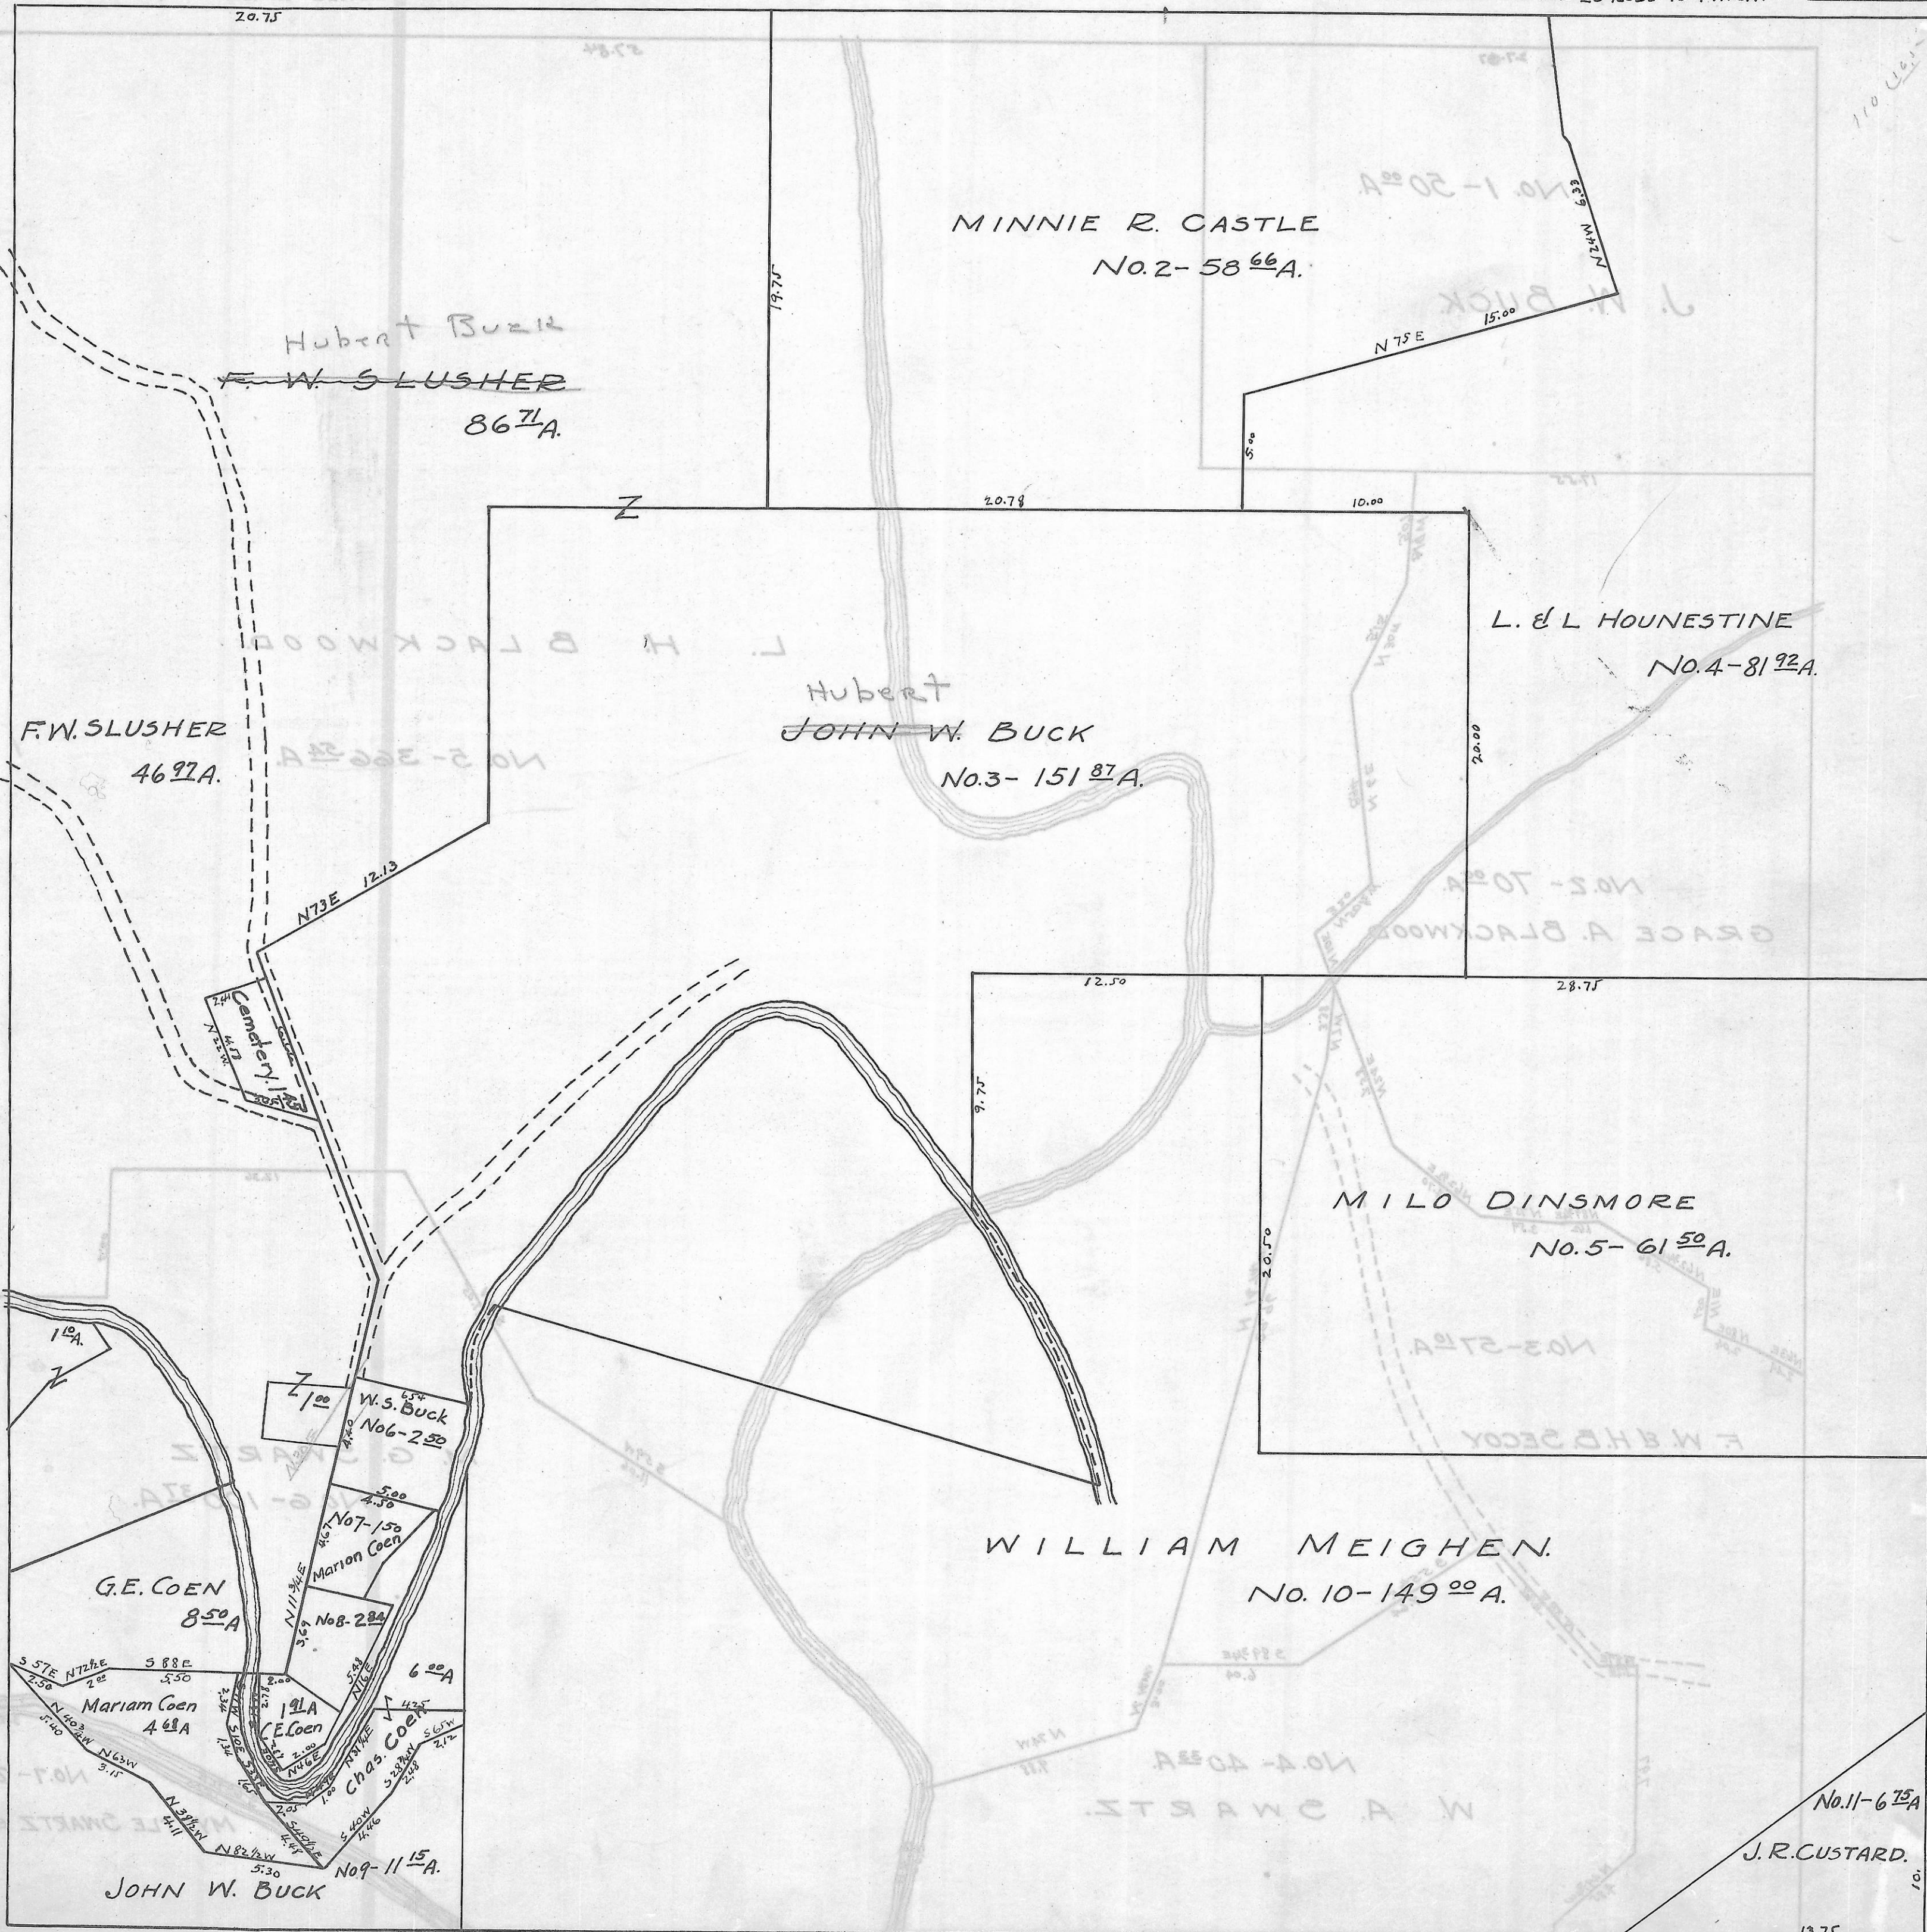

LODI TWP. SEC 2 TOWN 4 RANGE 13

SCALE 20 RODS TO 1 INCH.

JOHN W BUCK 28A Cannot LOCATE.