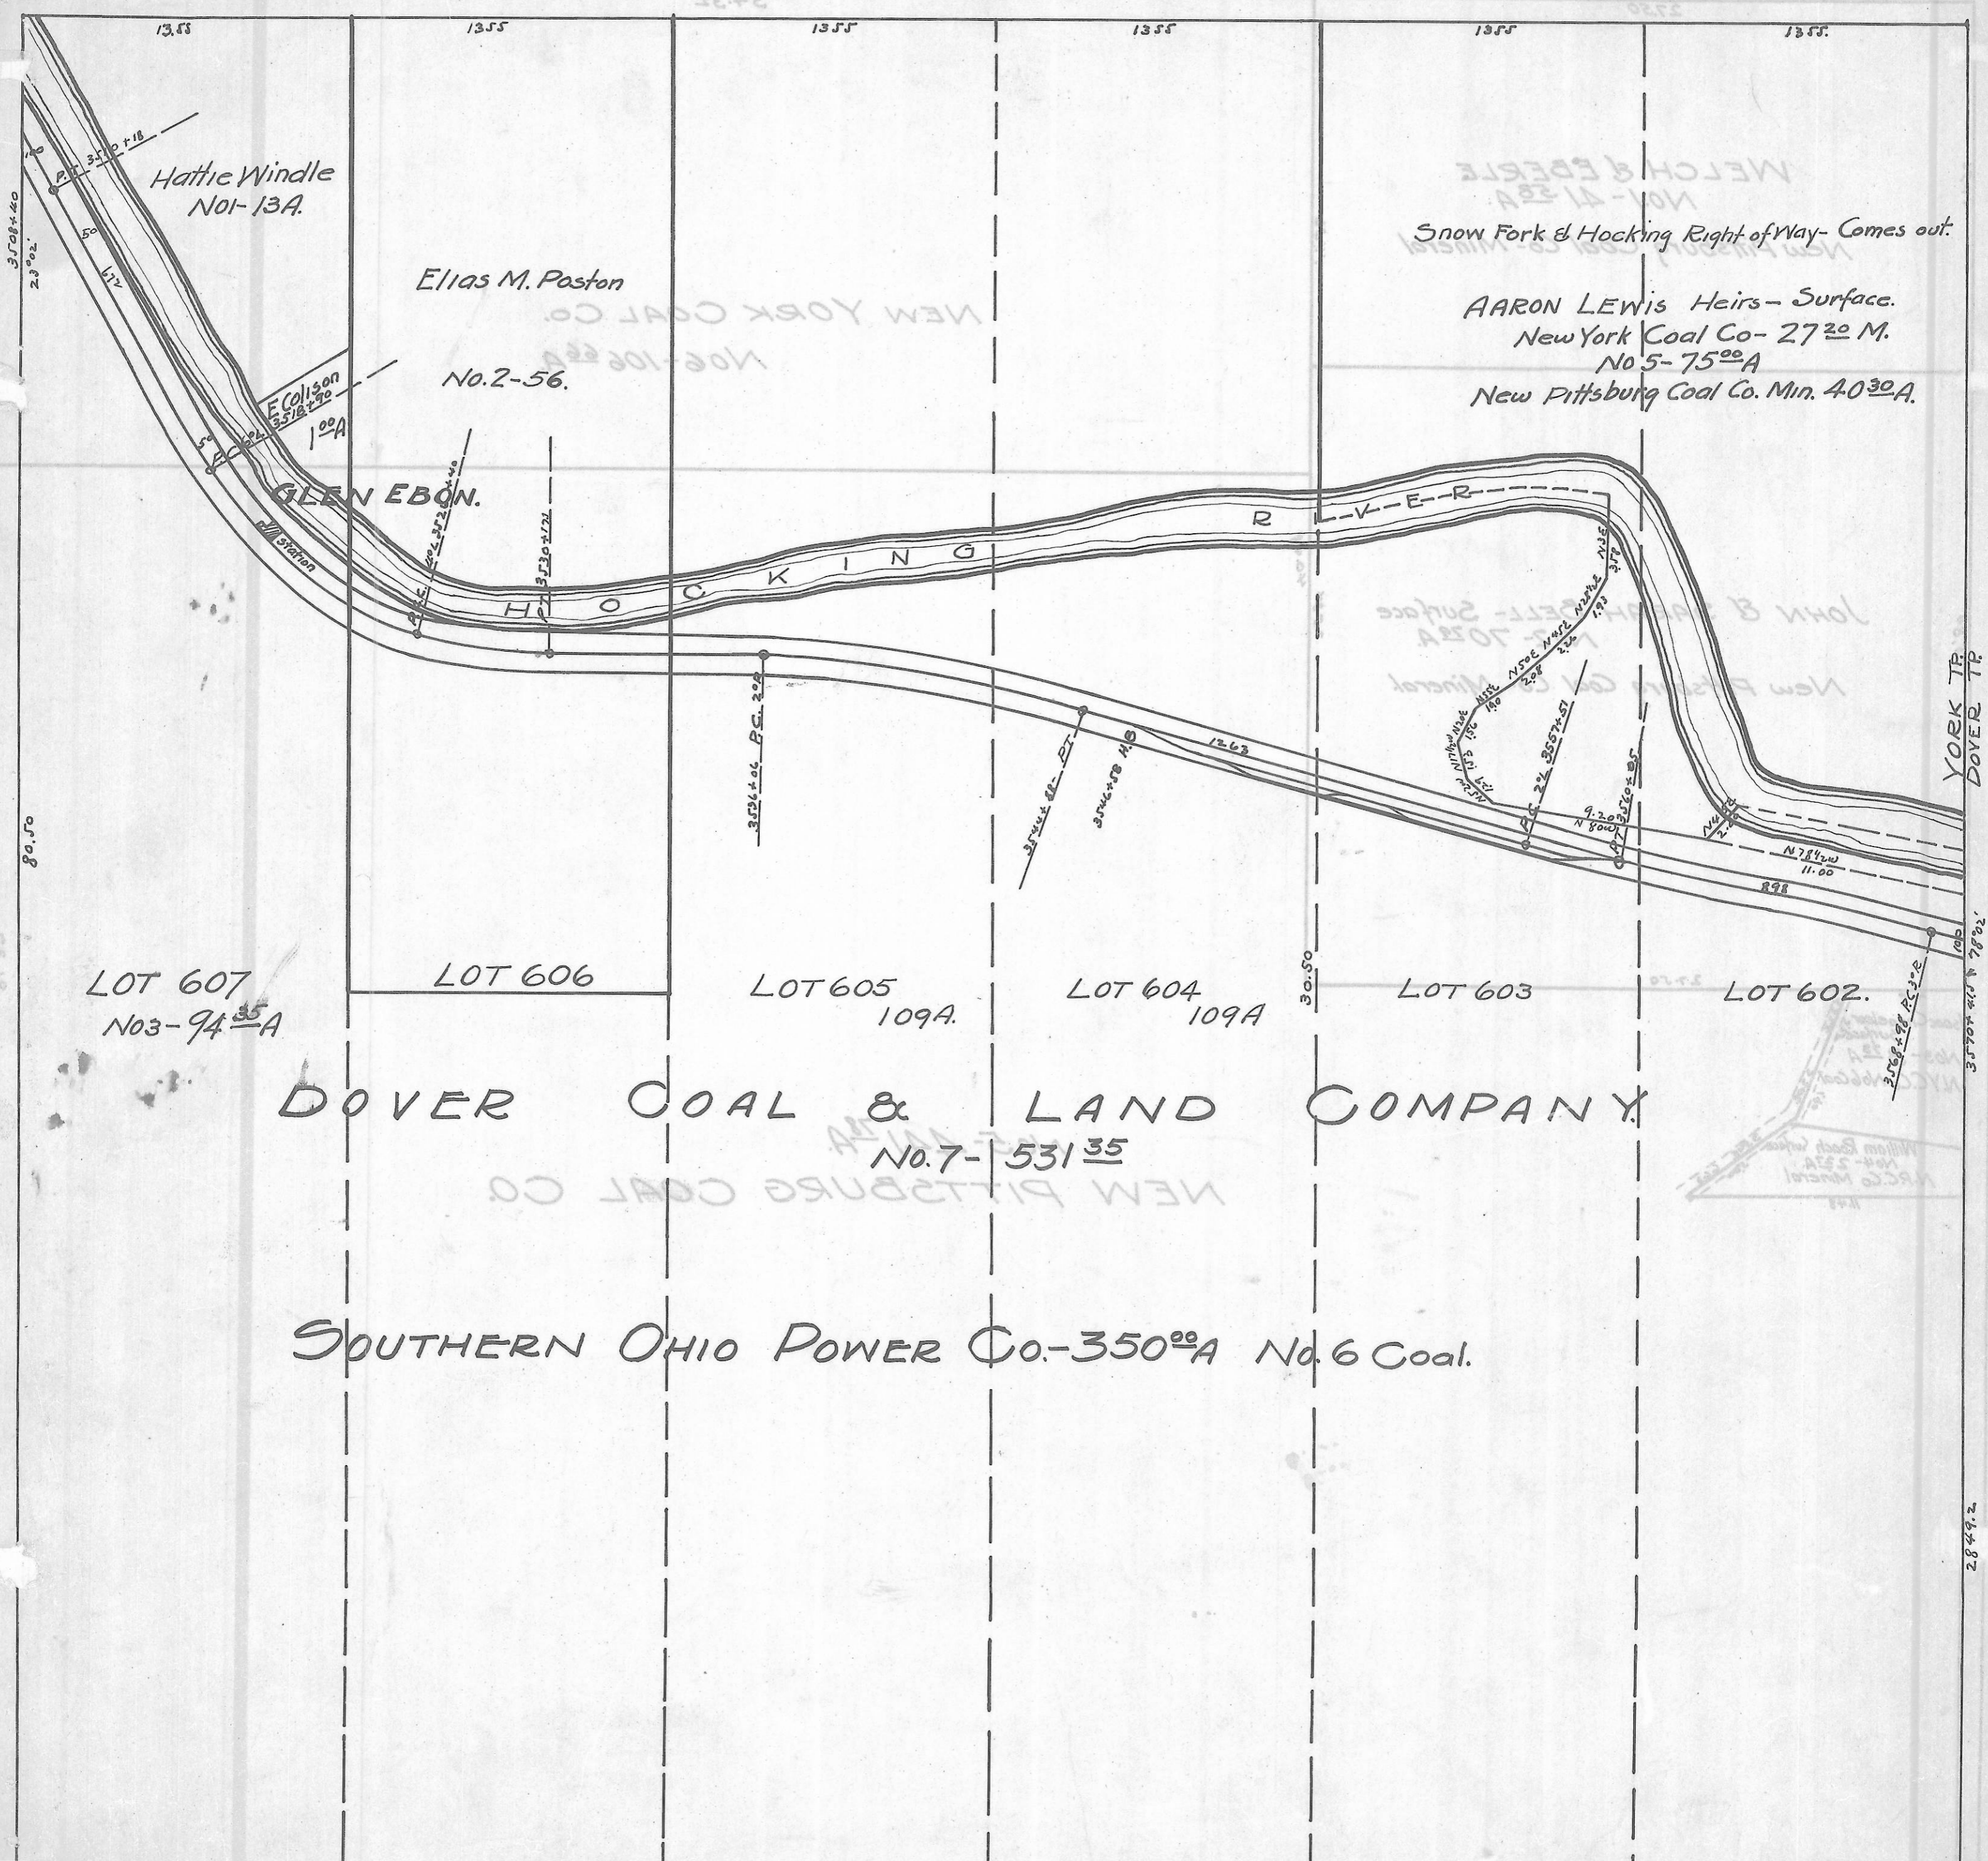

YORK TWP. - SEC. 2 - TOWN, 12 - RANGE, 15.

SCALE 20 RODS TO 1 INCH.

Hattie Windle
No. 1-13A.

Elias M. Paston

No. 2-56.

GLEN EBON.

AARON LEWIS Heirs - Surface.
New York Coal Co - 27²⁰ M.
No. 5-75⁰⁰ A
New Pittsburg Coal Co. Min. 40³⁰ A.

LOT 607
No. 3-94³⁵ A

LOT 606

LOT 605
109A.

LOT 604
109A

LOT 603

LOT 602.

DOVER COAL & LAND COMPANY

No. 7-531³⁵

SOUTHERN OHIO POWER Co. - 350⁰⁰ A No. 6 Coal.

YORK TWP.
DOVER TWP.

2847.2