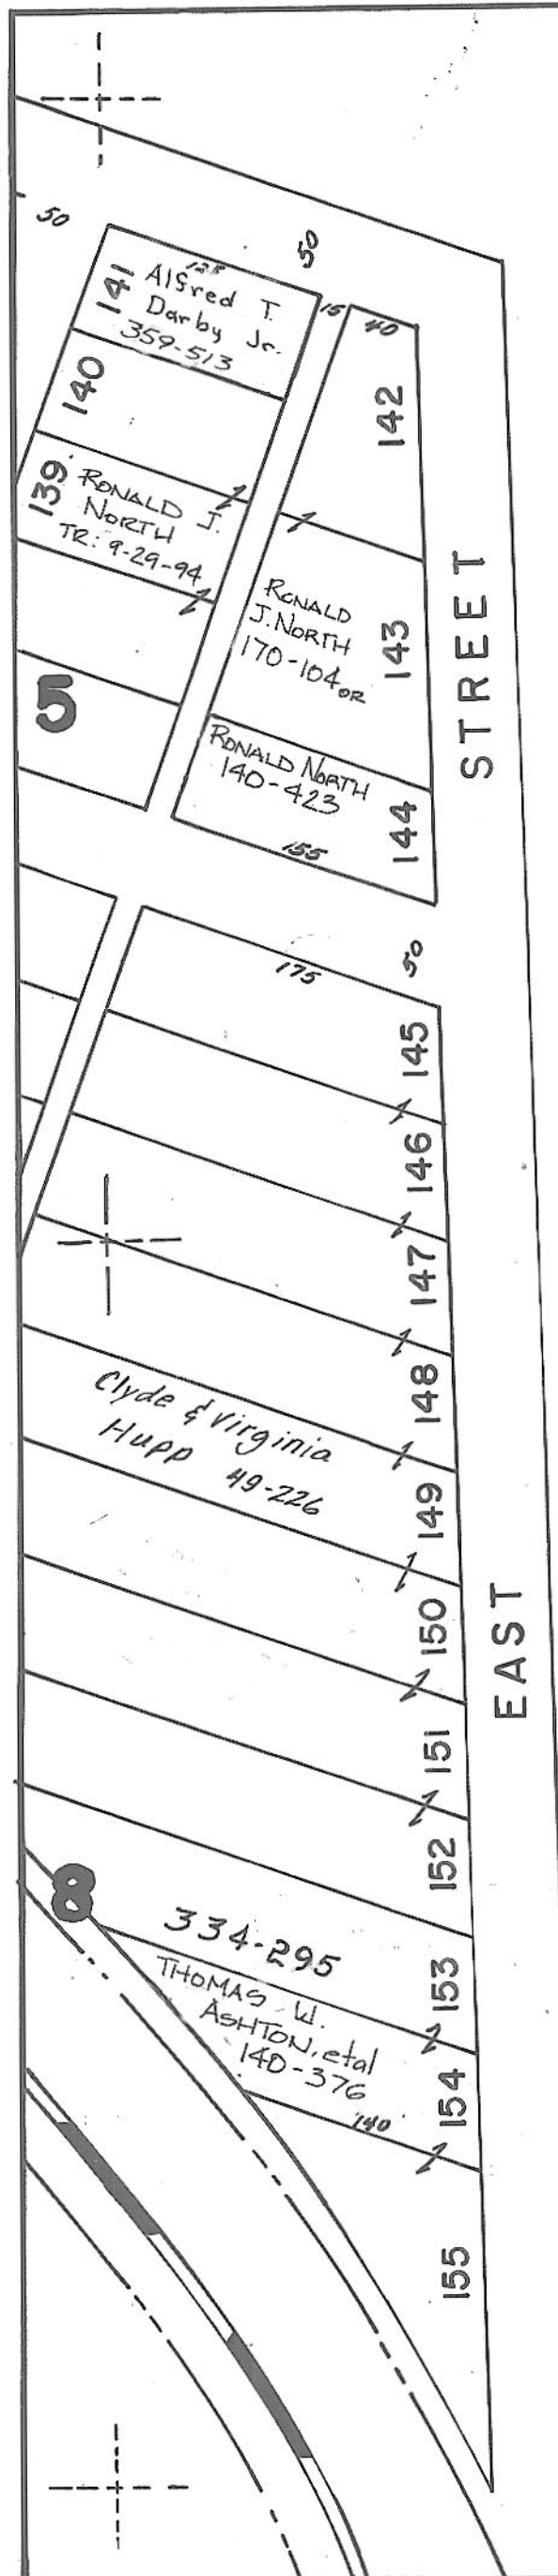

ATHENS COUNTY AUDITOR TAX PLAT
Scale 1" = 100'

TRIMBLE 9

SEC. 2

Trimble Twp.

T11-R14

Revised to