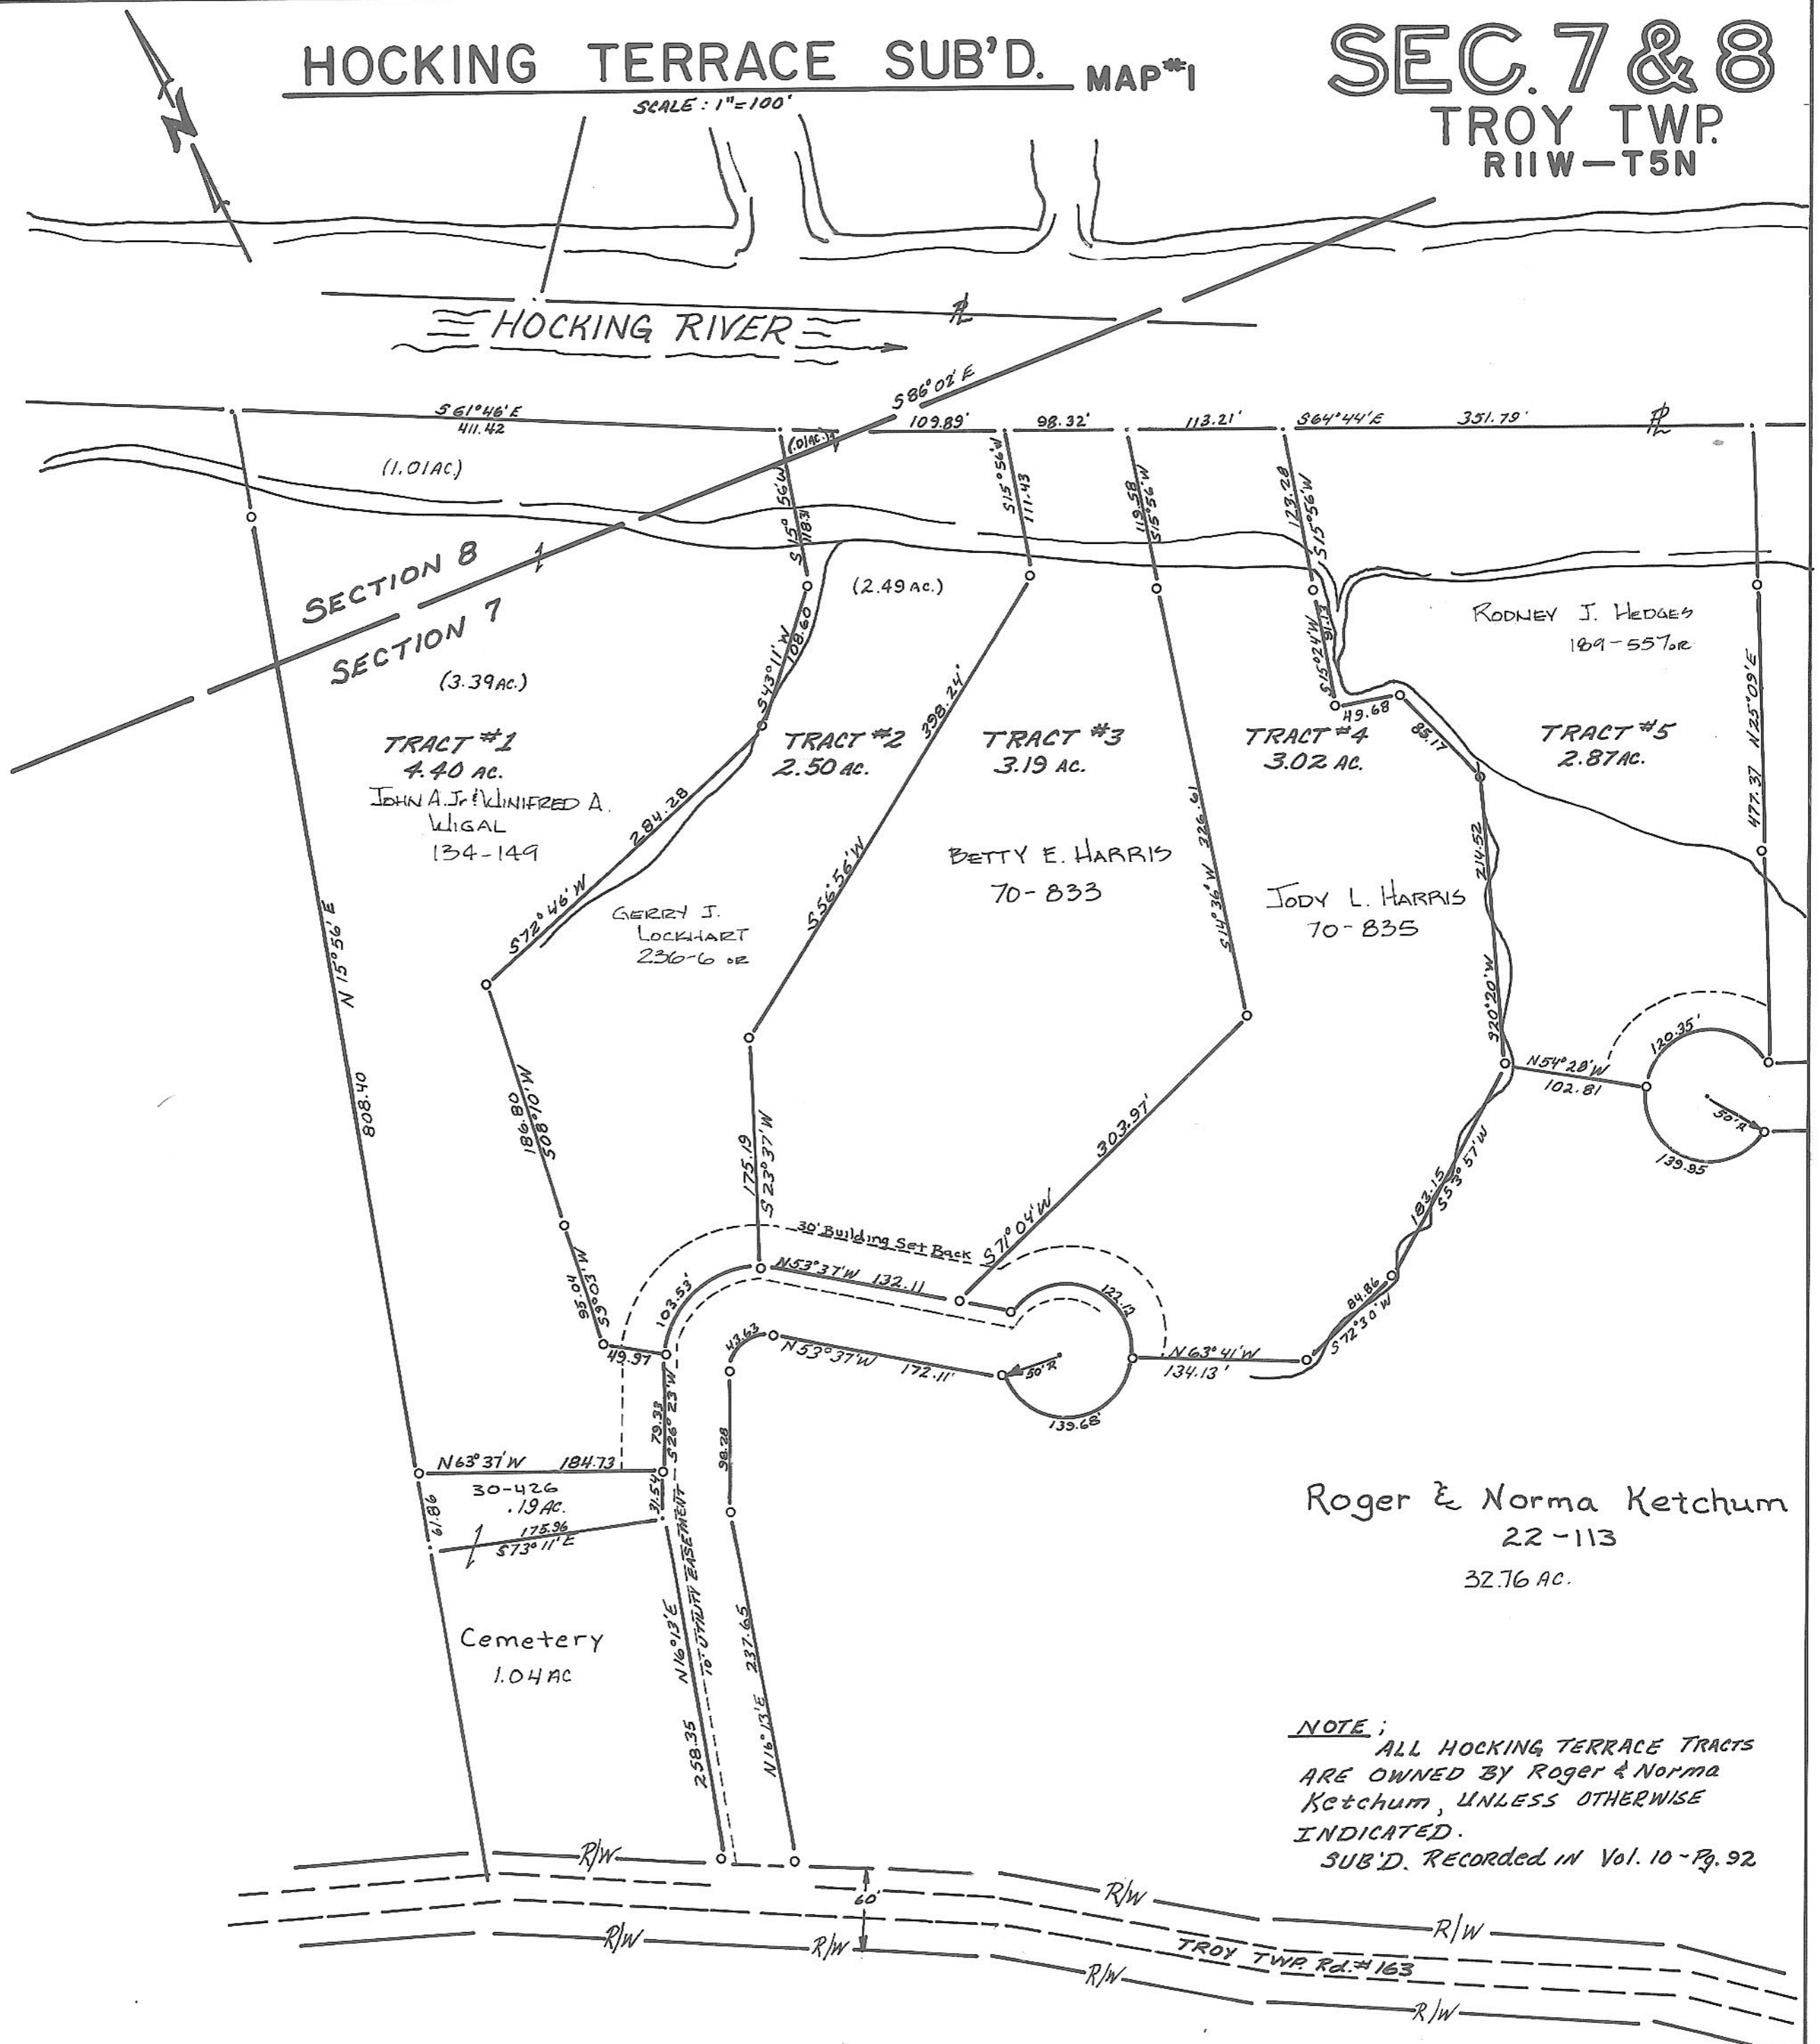

HOCKING TERRACE SUB'D. MAP #1

SCALE: 1"=100'

SEC. 7 & 8

TROY TWP.
RIIW-T5N

Roger & Norma Ketchum
22-113
32.76 AC.

NOTE:
ALL HOCKING TERRACE TRACTS
ARE OWNED BY ROGER & NORMA
KETCHUM, UNLESS OTHERWISE
INDICATED.
SUB'D. RECORDED IN Vol. 10 - Pg. 92