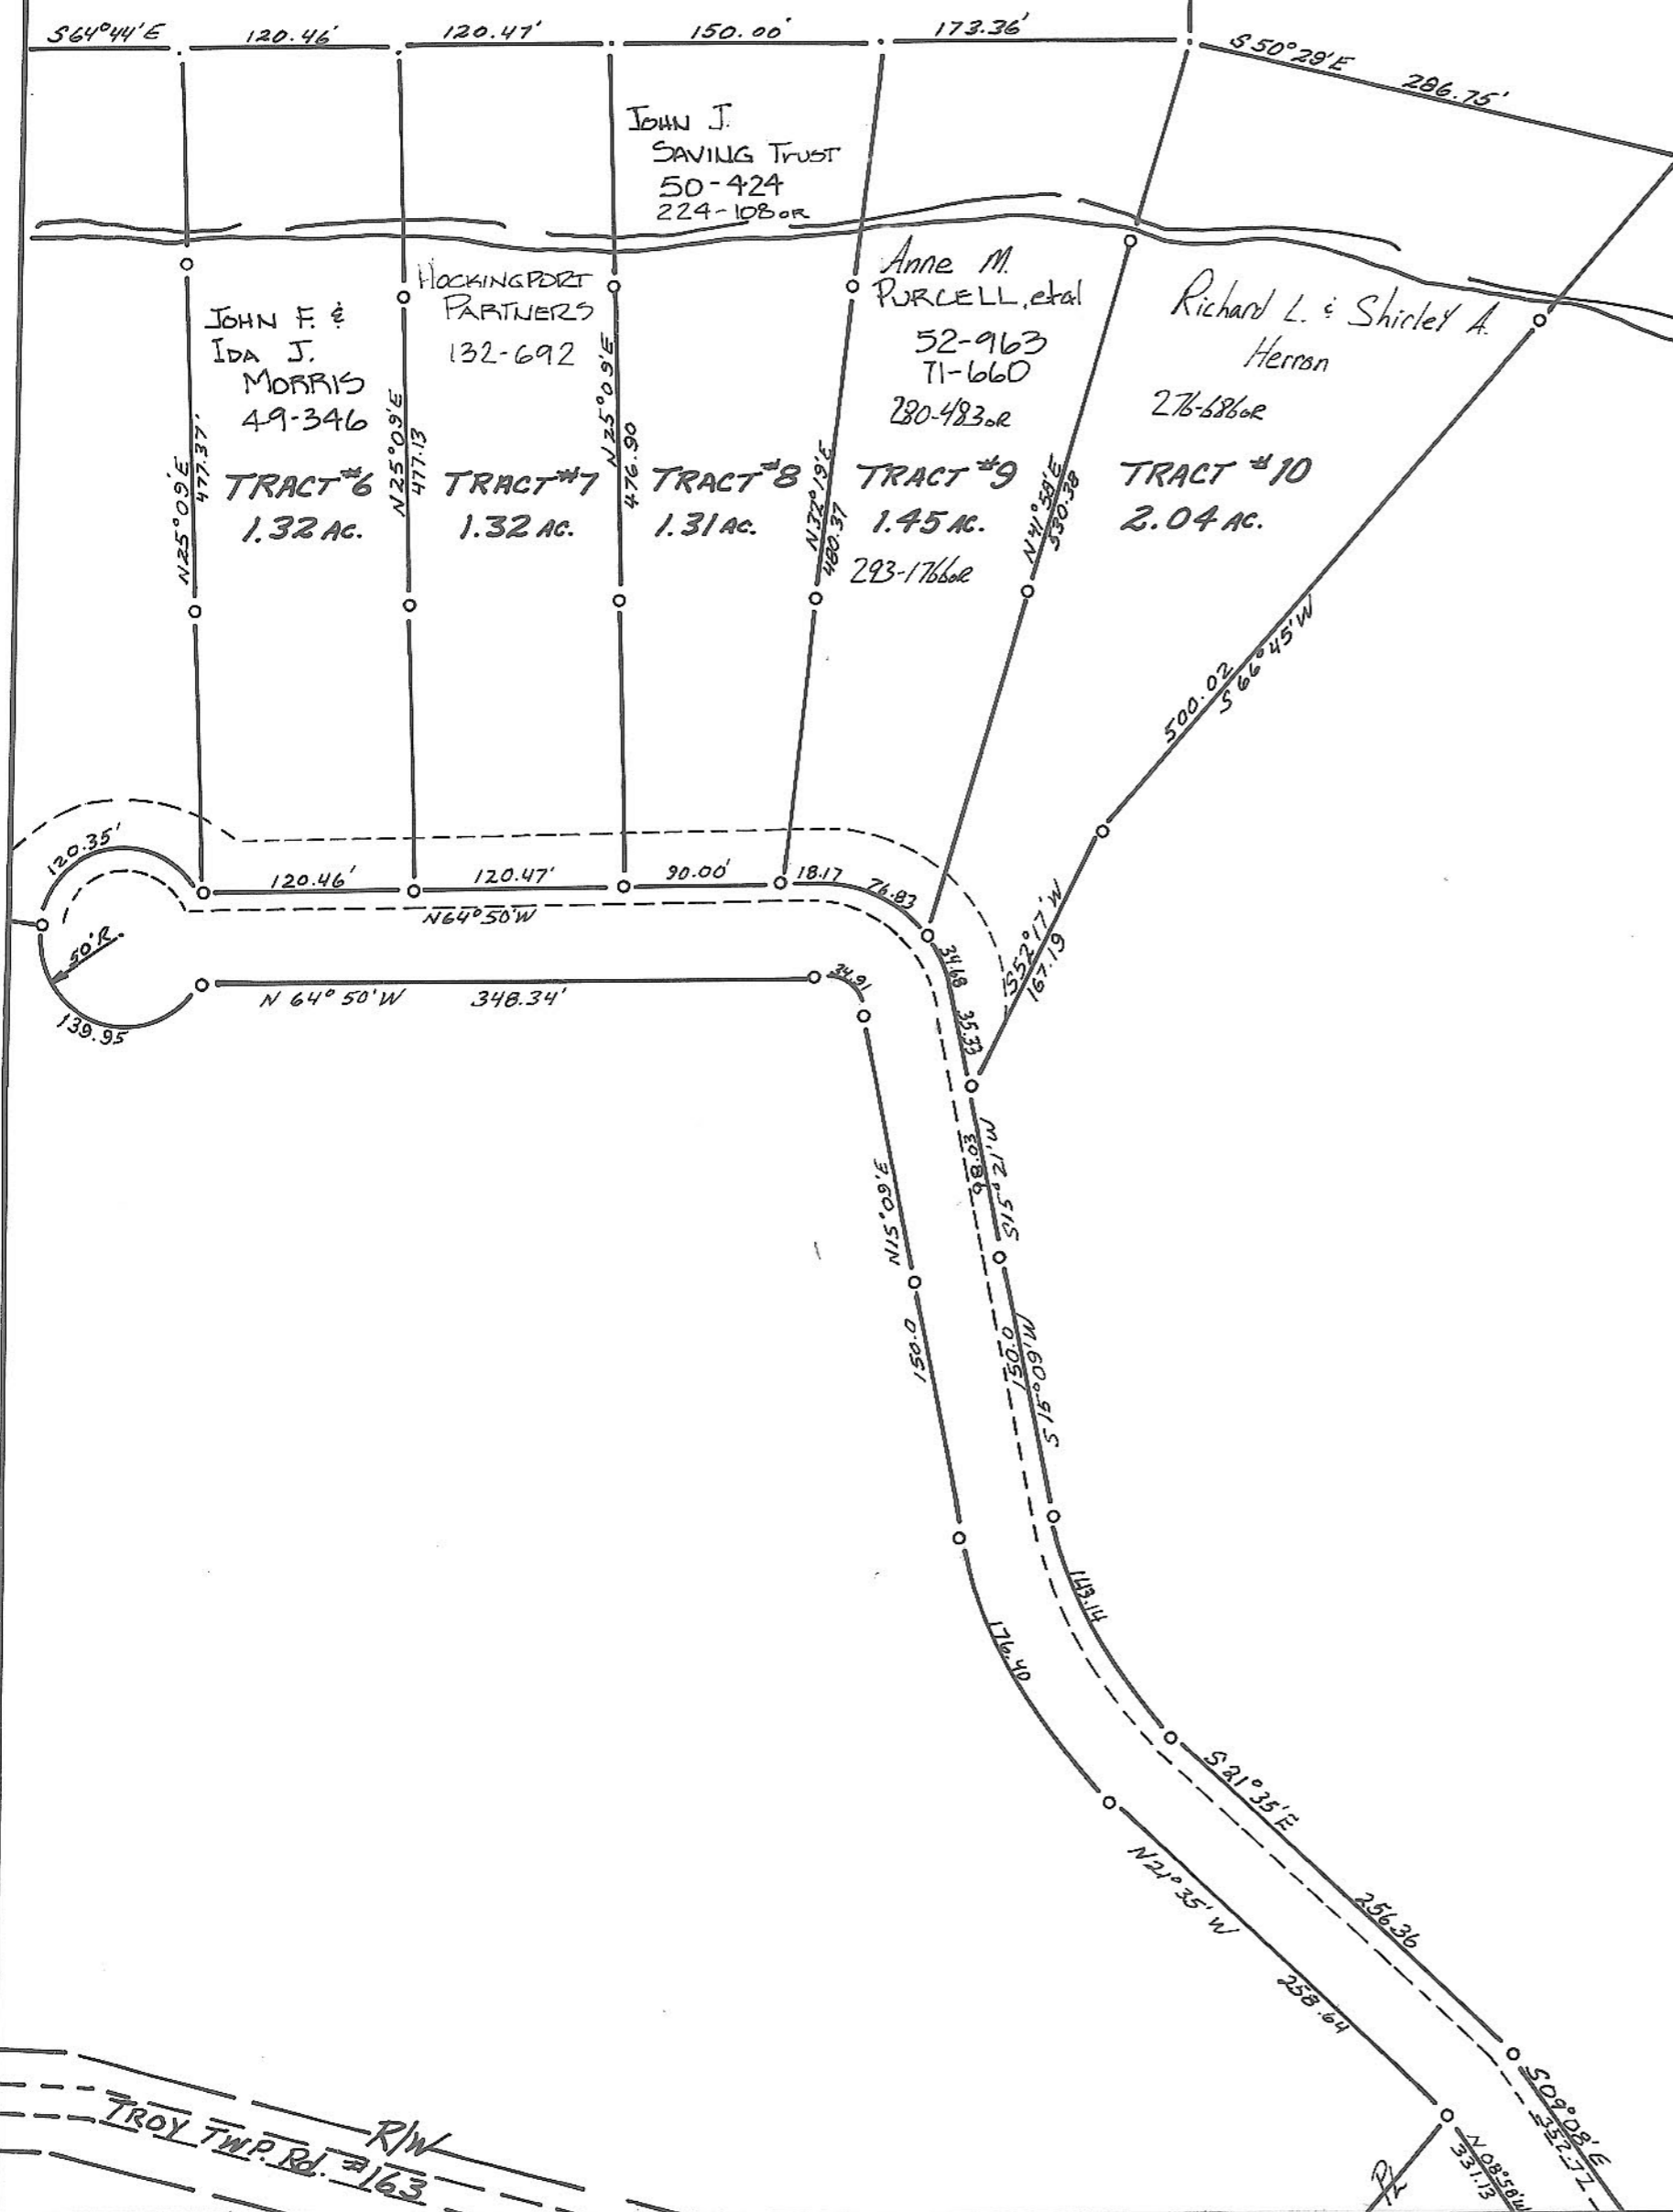

# HOCKING TERRACE SUB'D MAP #2

SCALE 1"=100'

SEC. 7  
TROY TWP.  
RIIW-T5N

HOCKING RIVER

**NOTE:** ALL HOCKING TERRACE TRACTS ARE OWNED BY ROGER & NORMA KETCHUM, UNLESS OTHERWISE INDICATED.  
SUB'D. RECORDED IN Vol. 10-Pg. 92

TROY TWP. Rd. #163