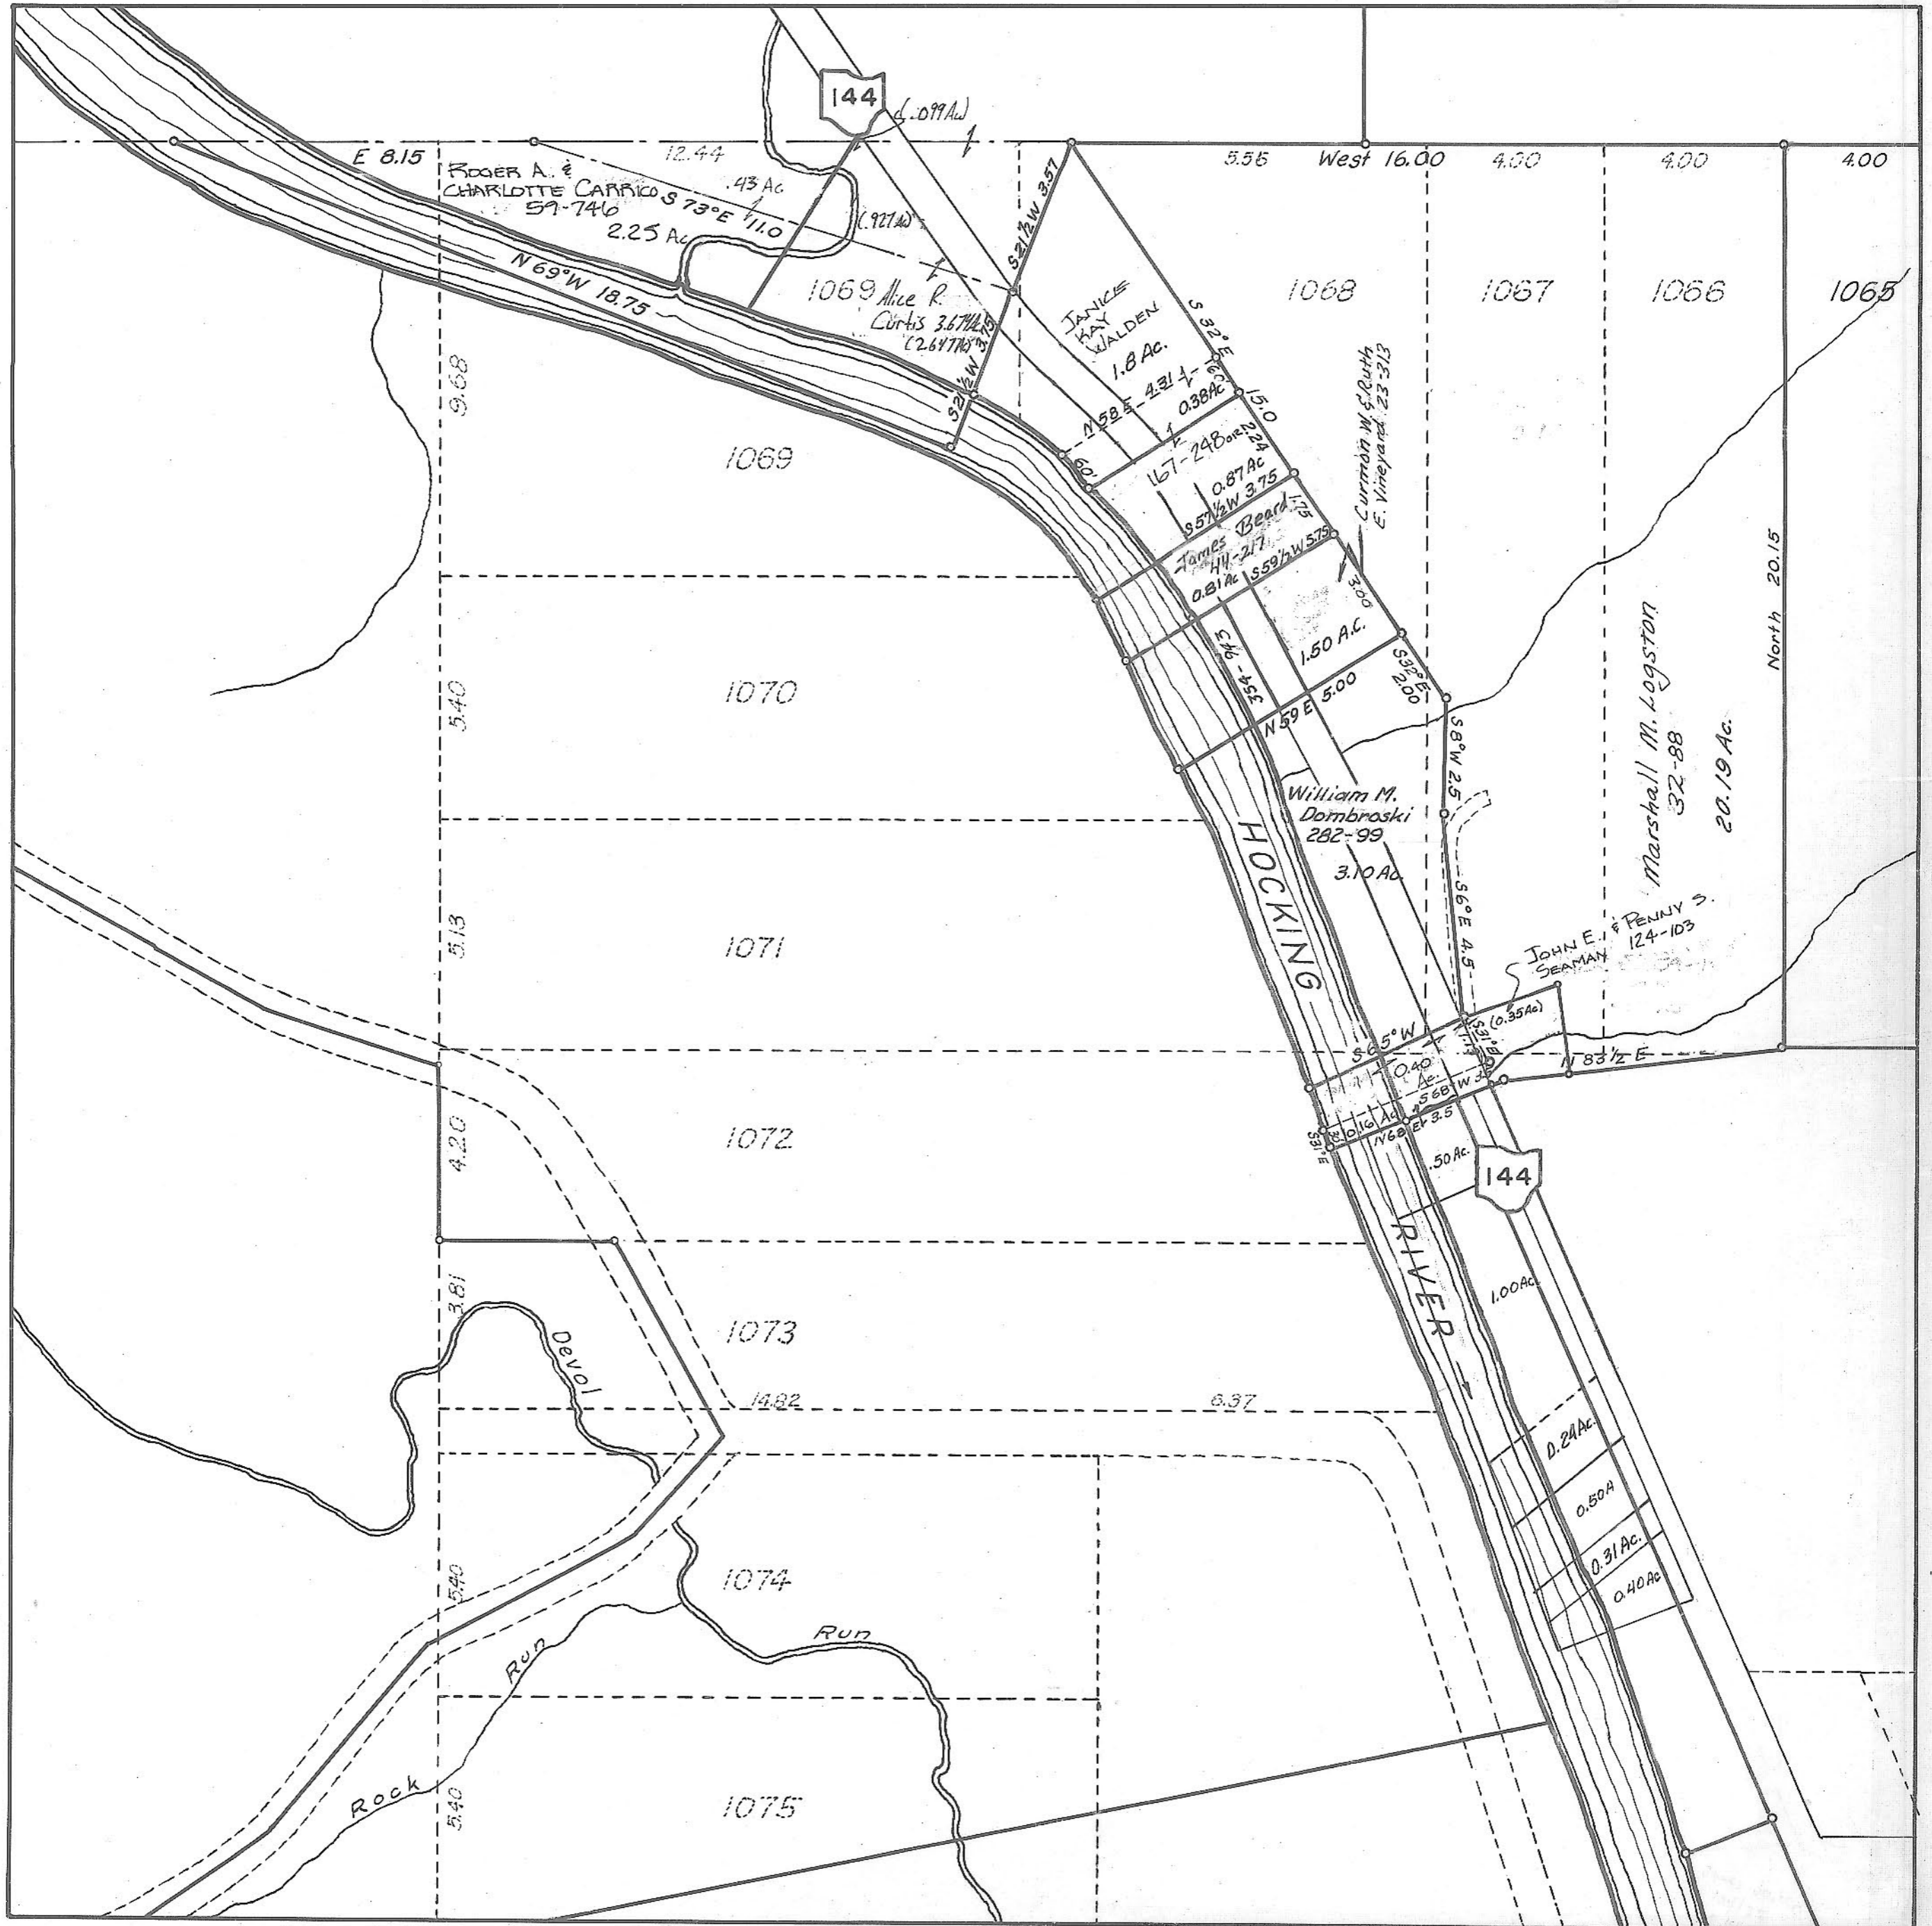

ATHENS COUNTY AUDITOR TAX PLAT

Scale 1" = 200'

HOCKINGPORT N.W.

Sec. 7 Troy Twp.

T5N-RIIW

Revised to