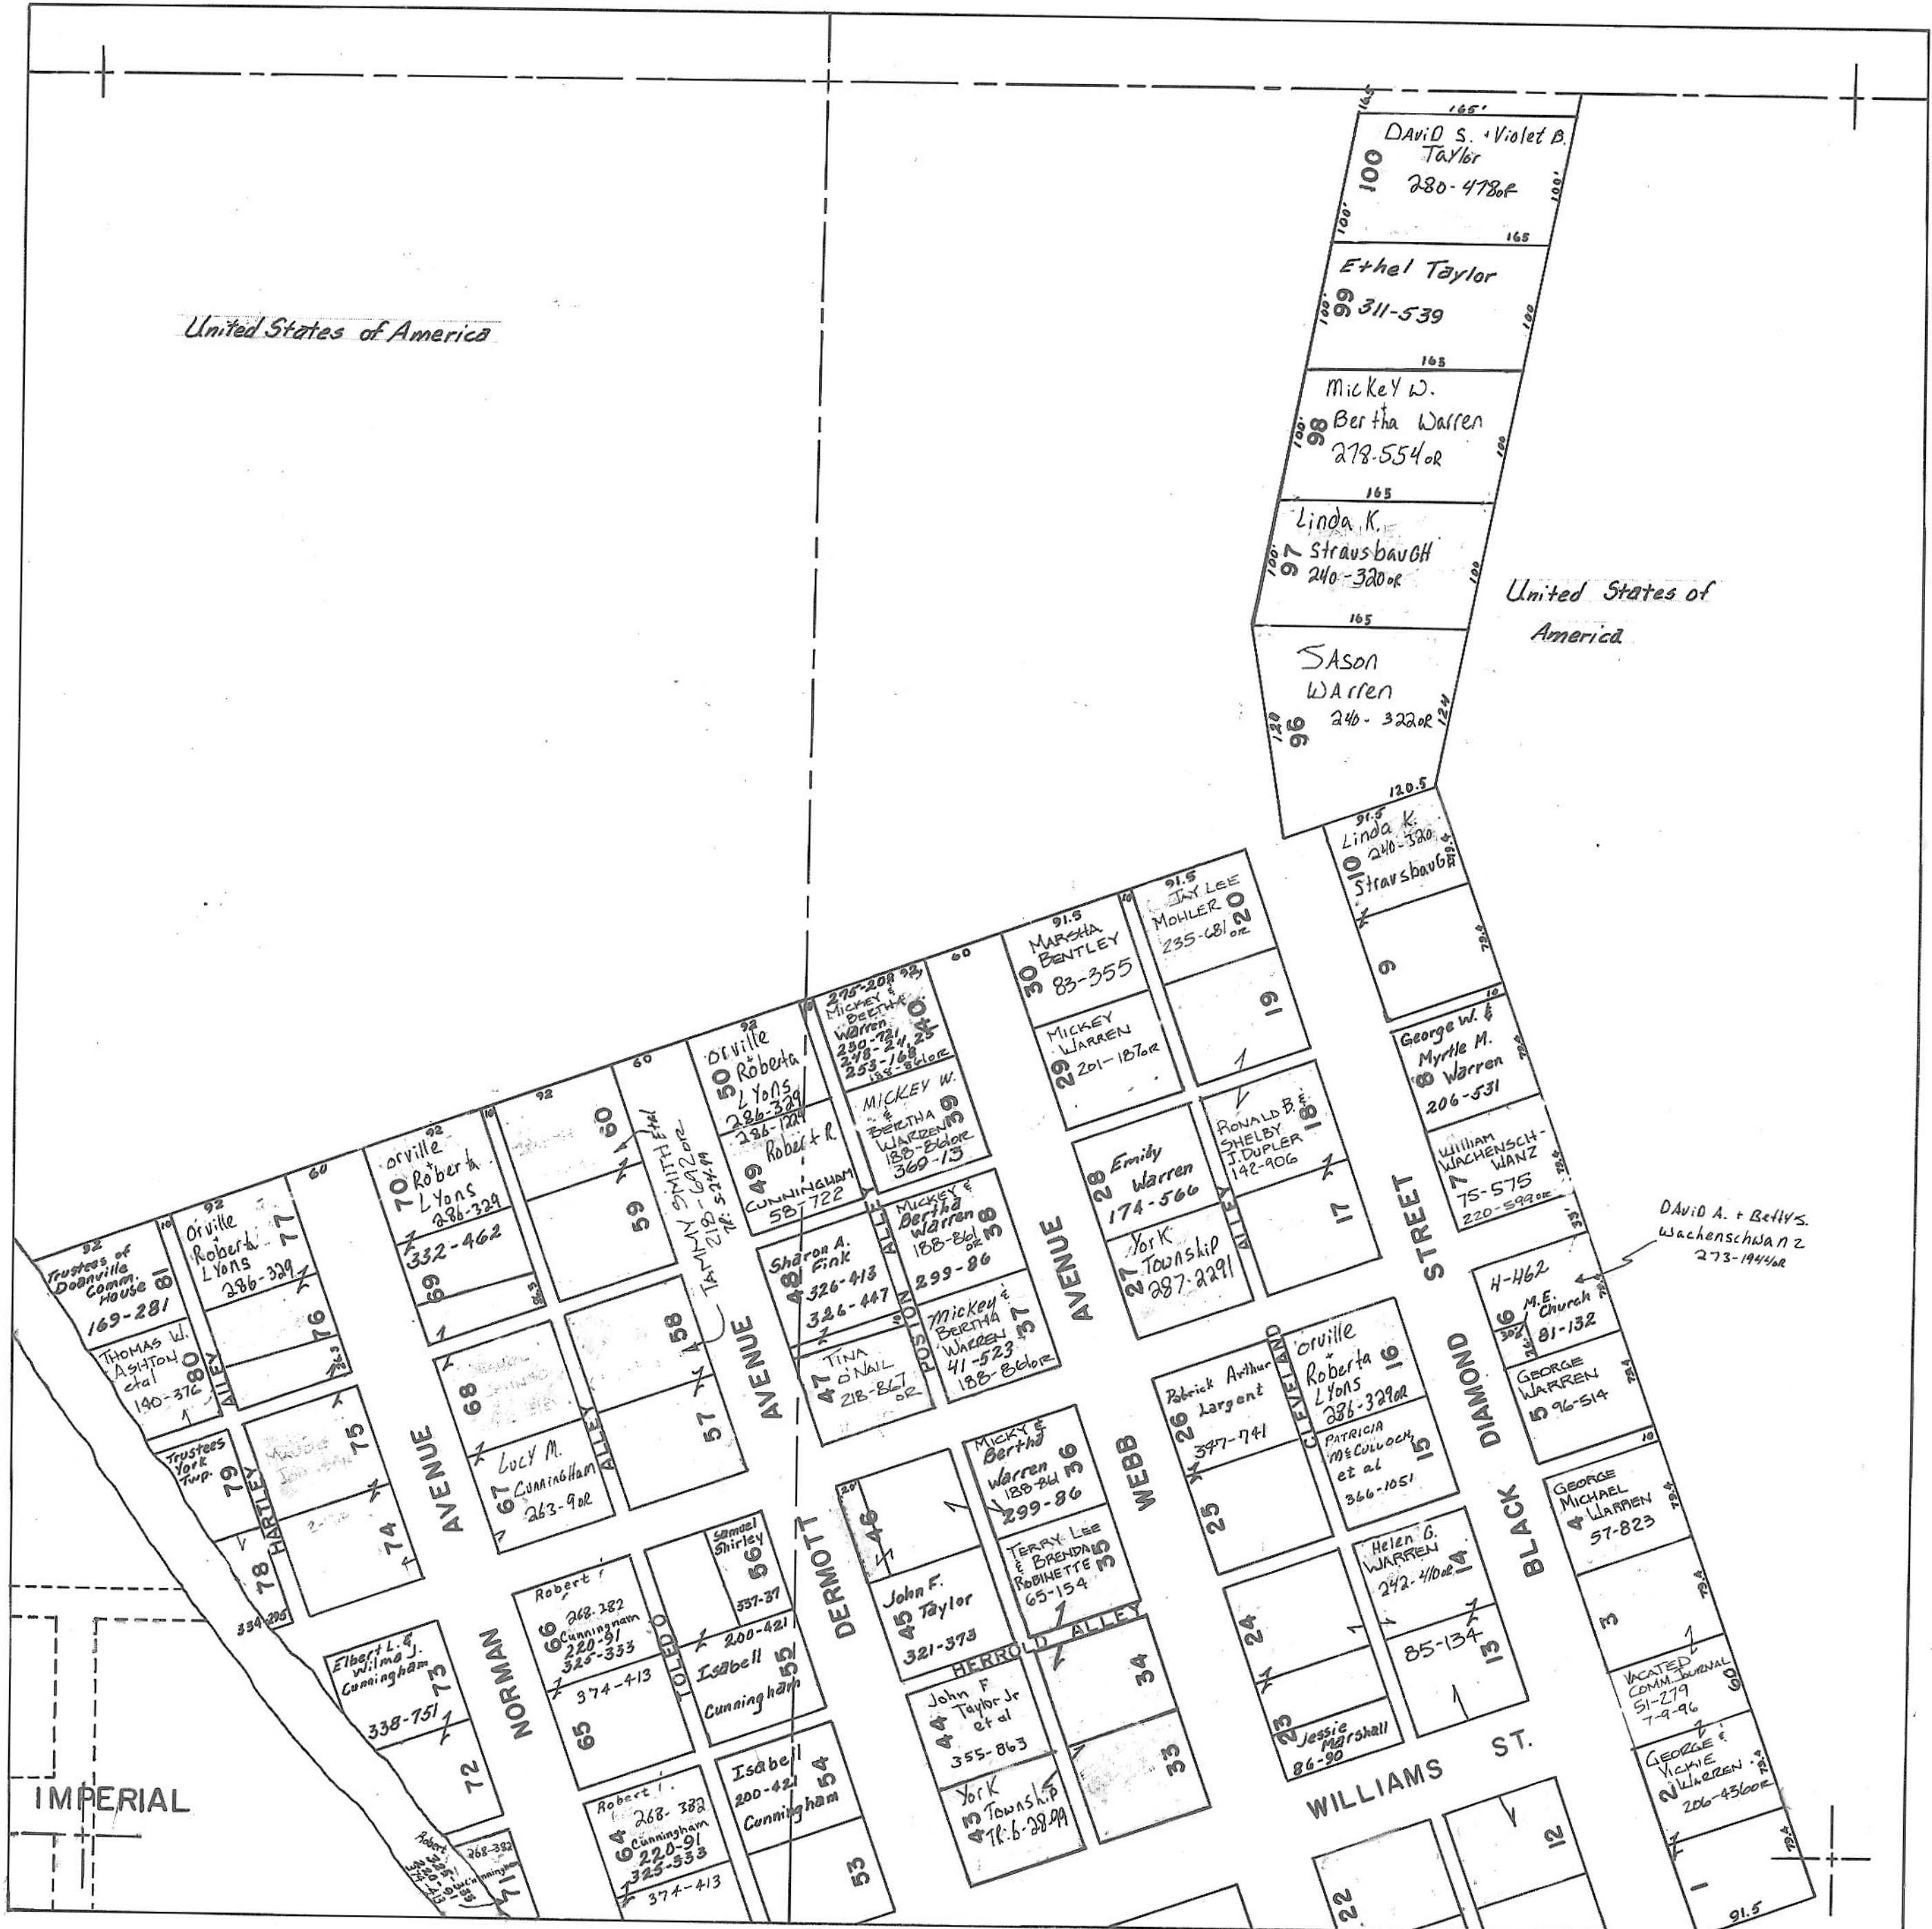

ATHENS COUNTY AUDITOR TAX PLAT  
Scale 1"=100'

DOANVILLE I

SEC. 4 & 10  
York Twp.  
T 12N-R15W

United States of America

United States of America

IMPERIAL