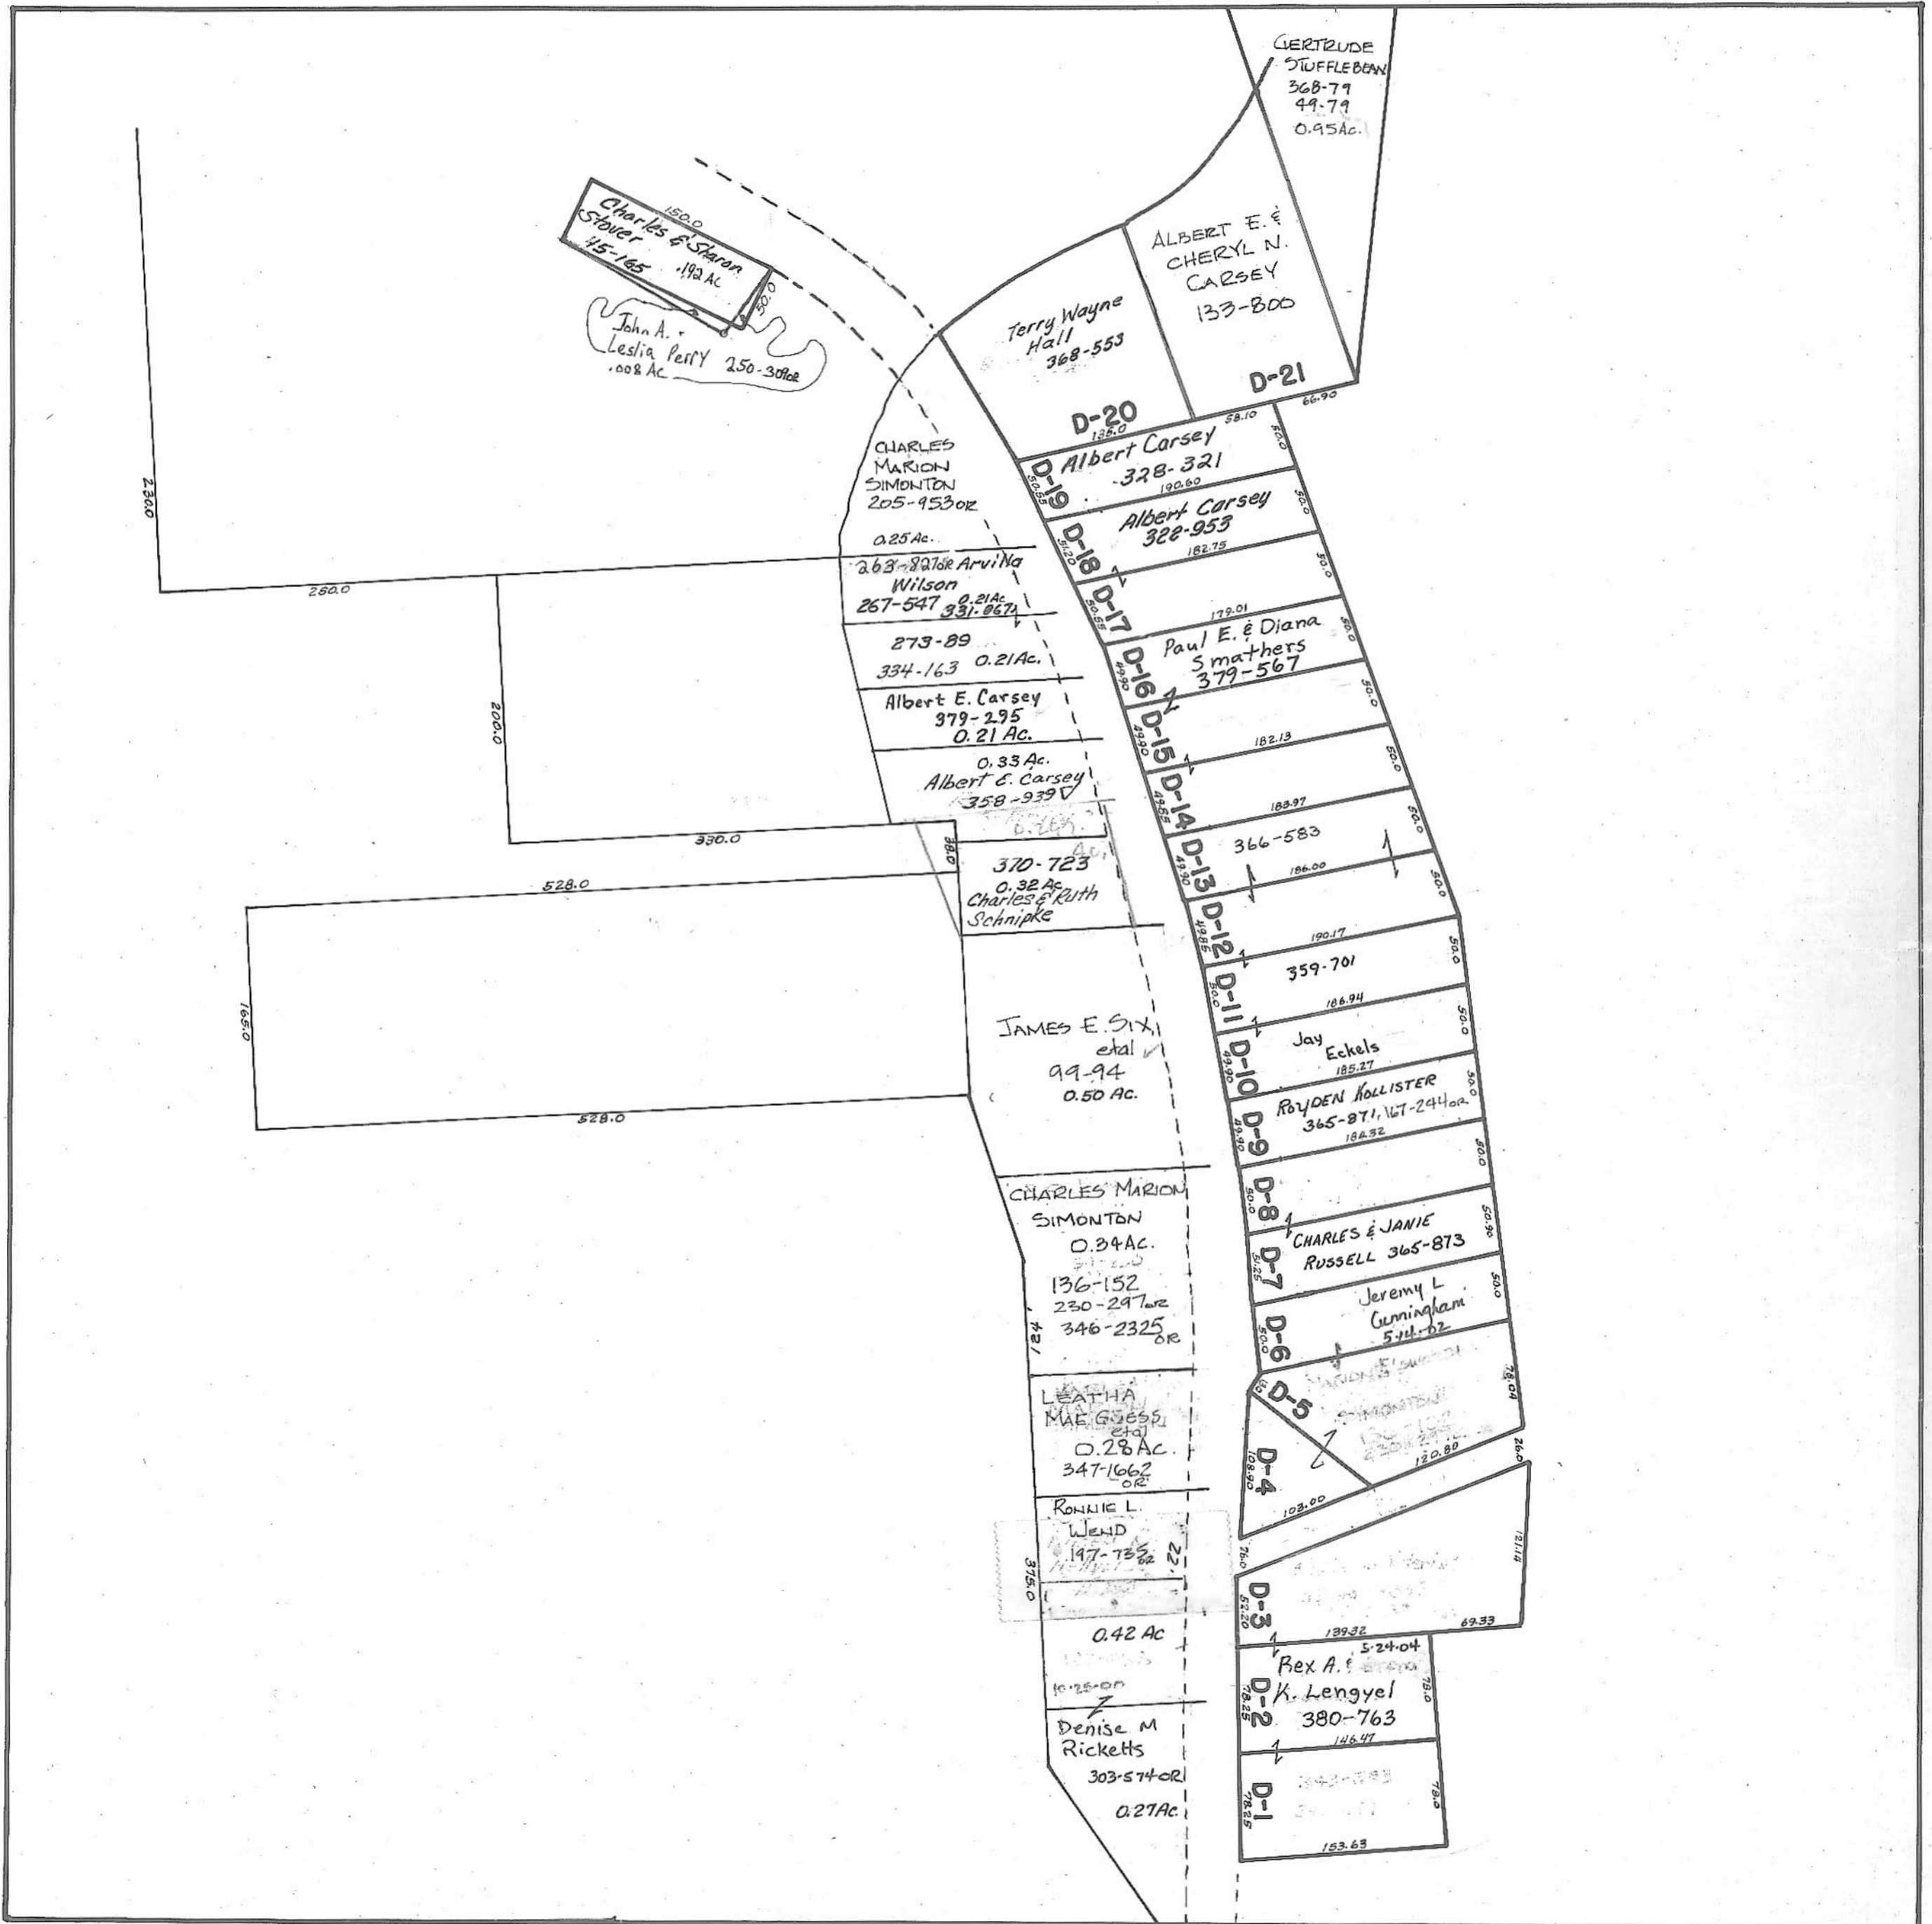

ATHENS COUNTY AUDITOR TAX PLAT
Scale 1" = 100'

DORR RUN
York Twp.
Sec. 30
T12 R15

Revised to