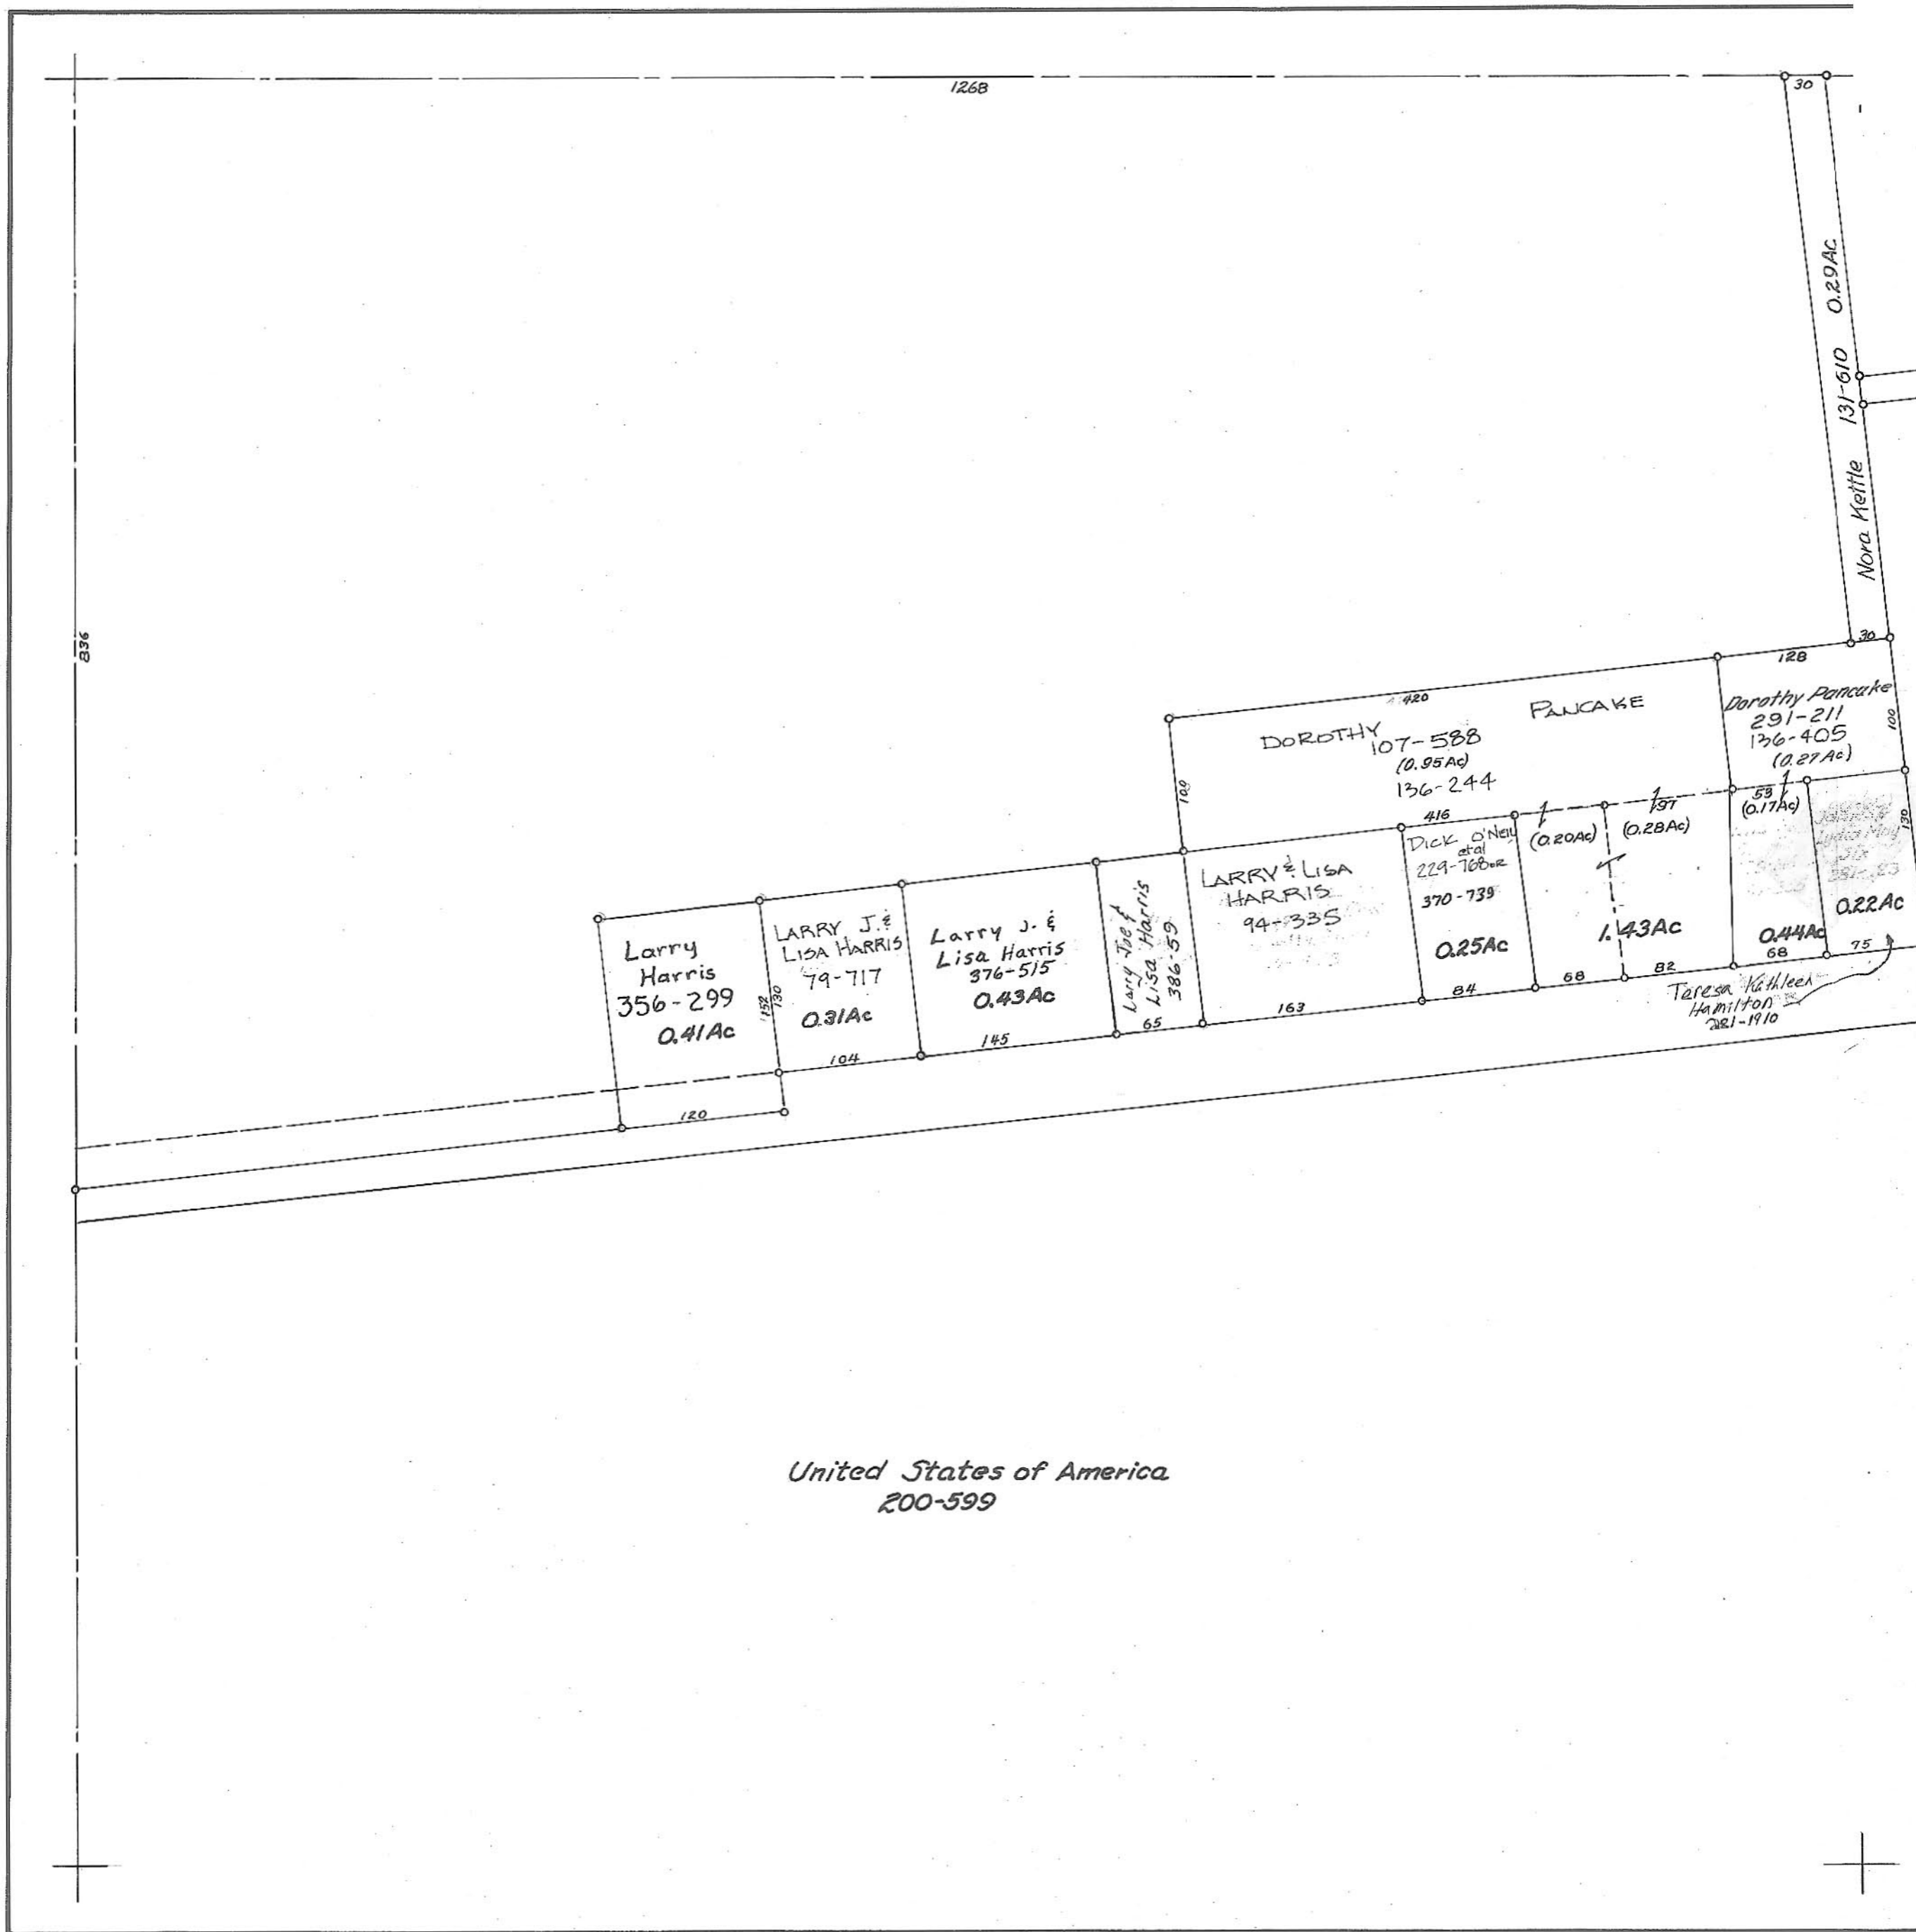

ATHENS COUNTY AUDITOR TAX PLAT
Scale 1" = 100'

HAPPY HOLLOW
SEC. 5 York T.
T12-R15

United States of America
200-599