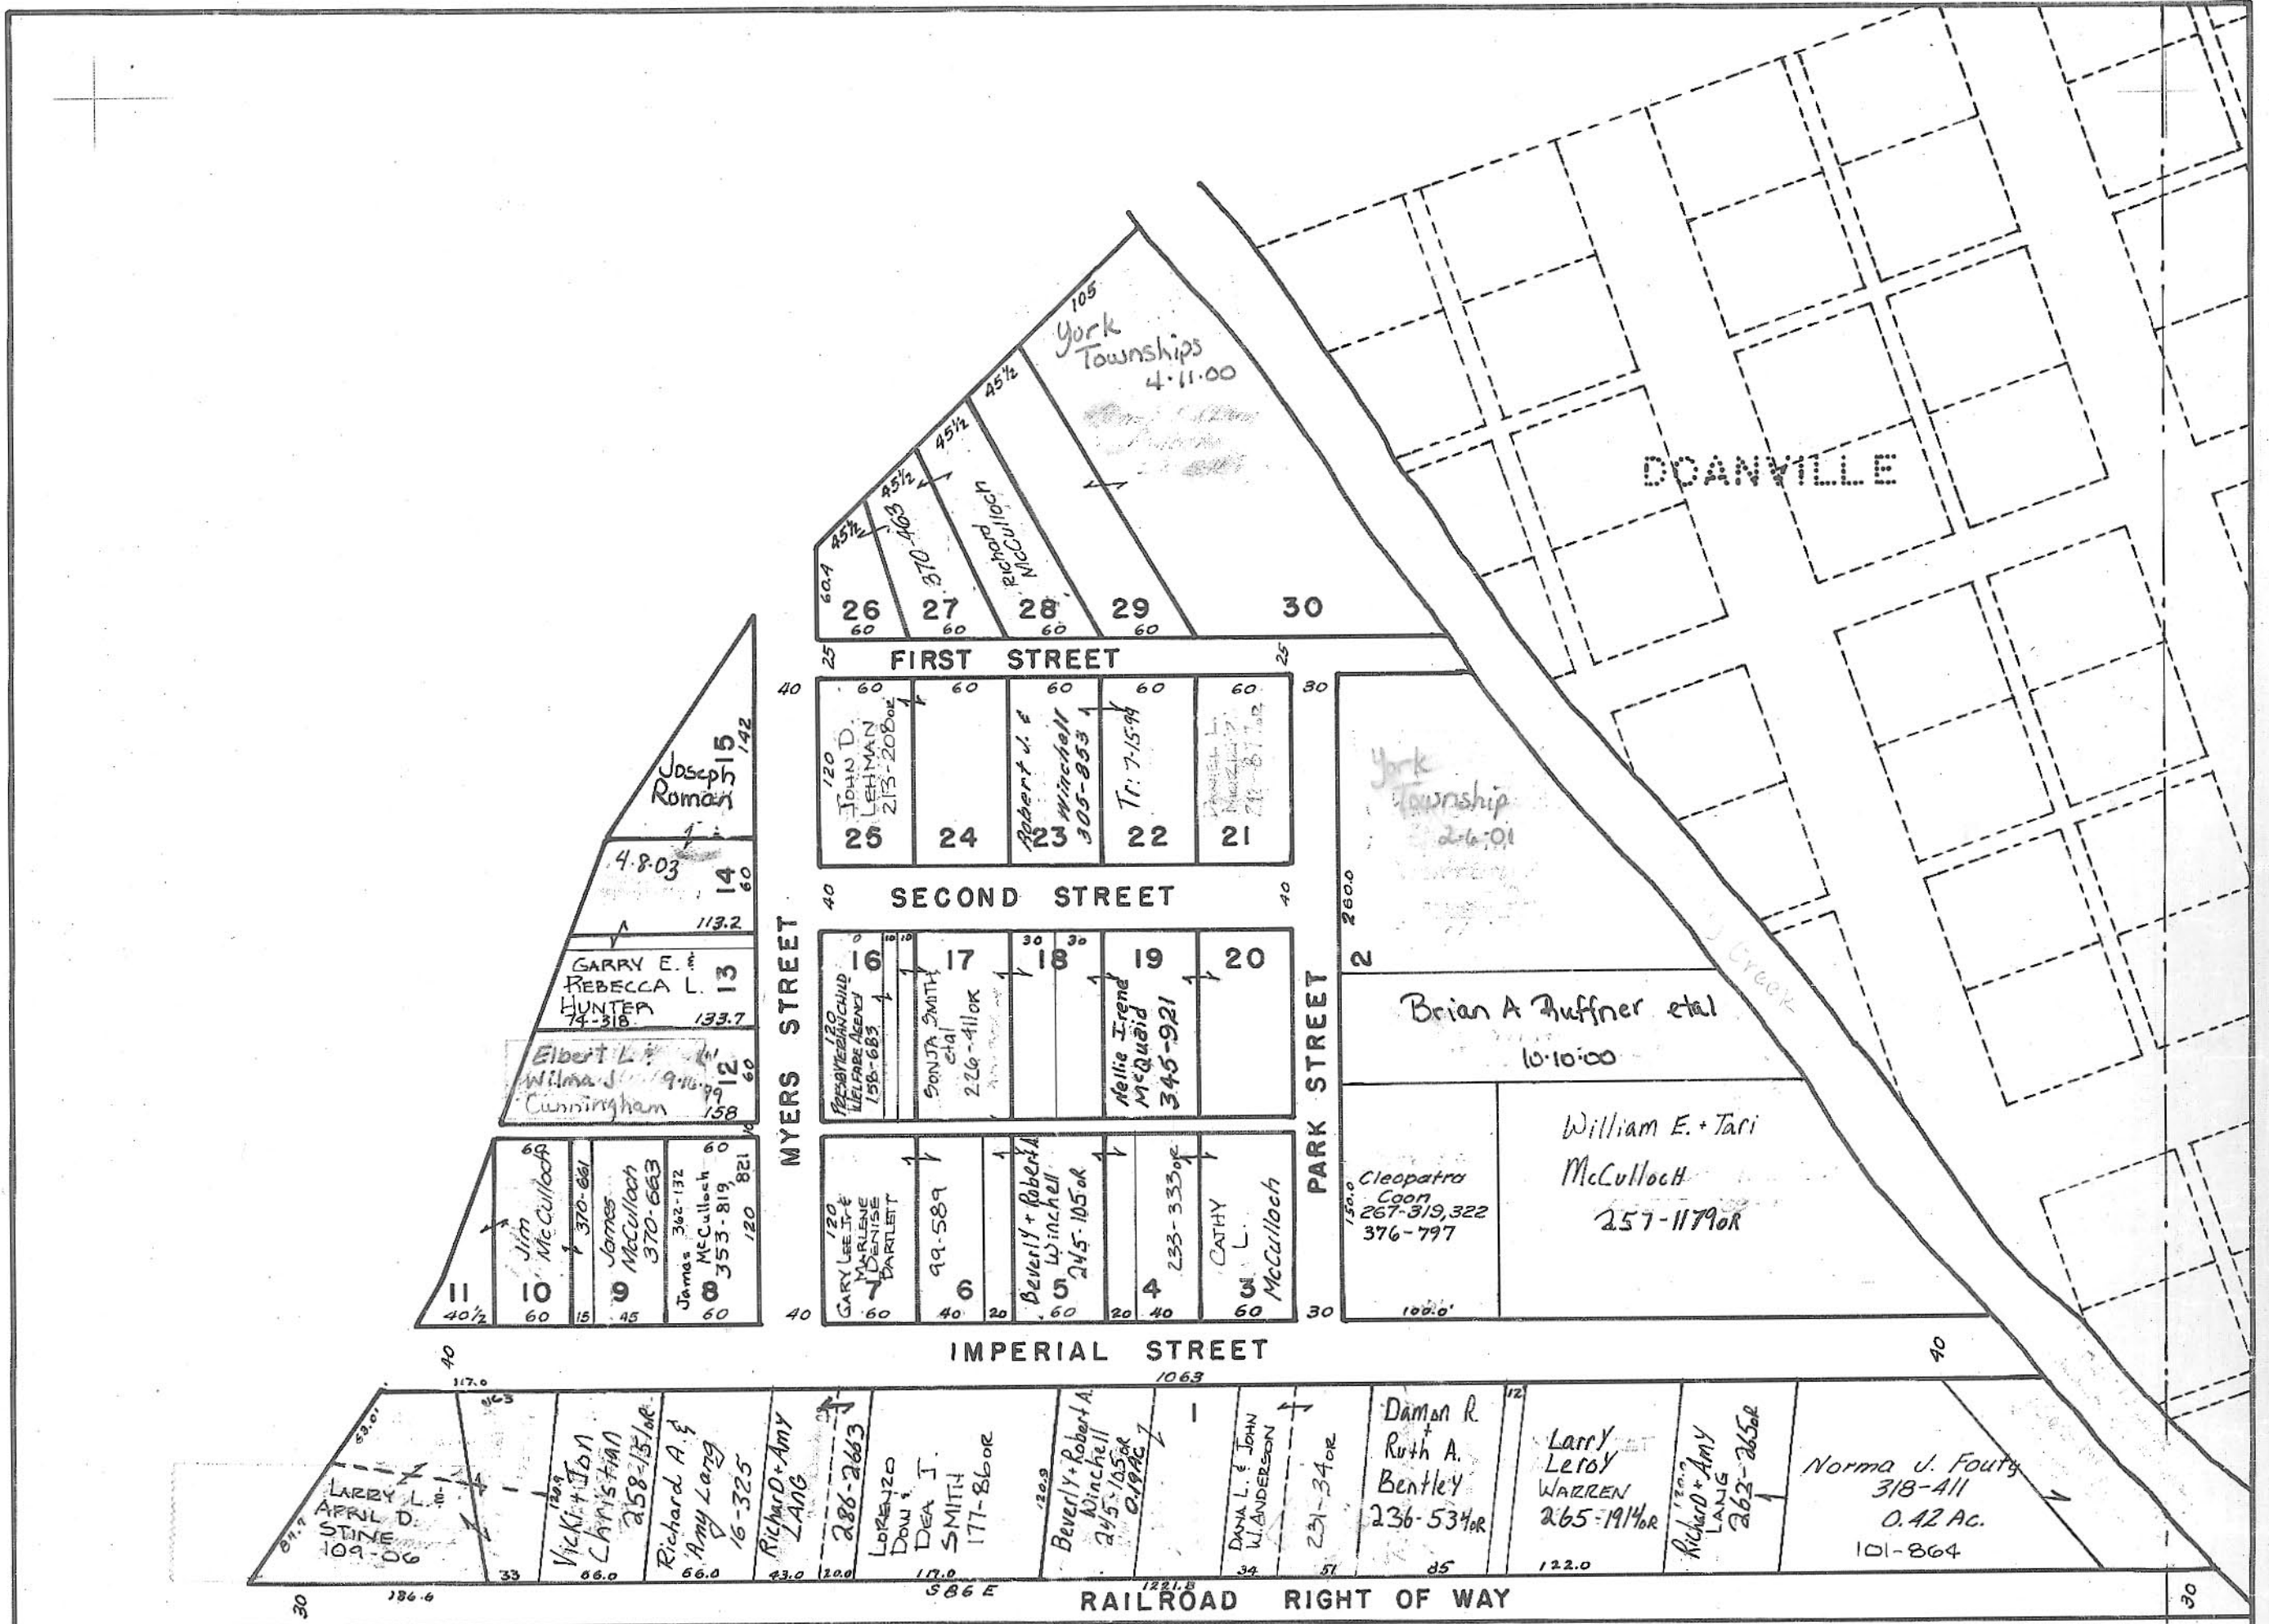

ATHENS COUNTY AUDITOR TAX PLAT
Scale 1"=100'

IMPERIAL
SEC. 10
York Twp.
T12N-R15W

Trustees of York Township