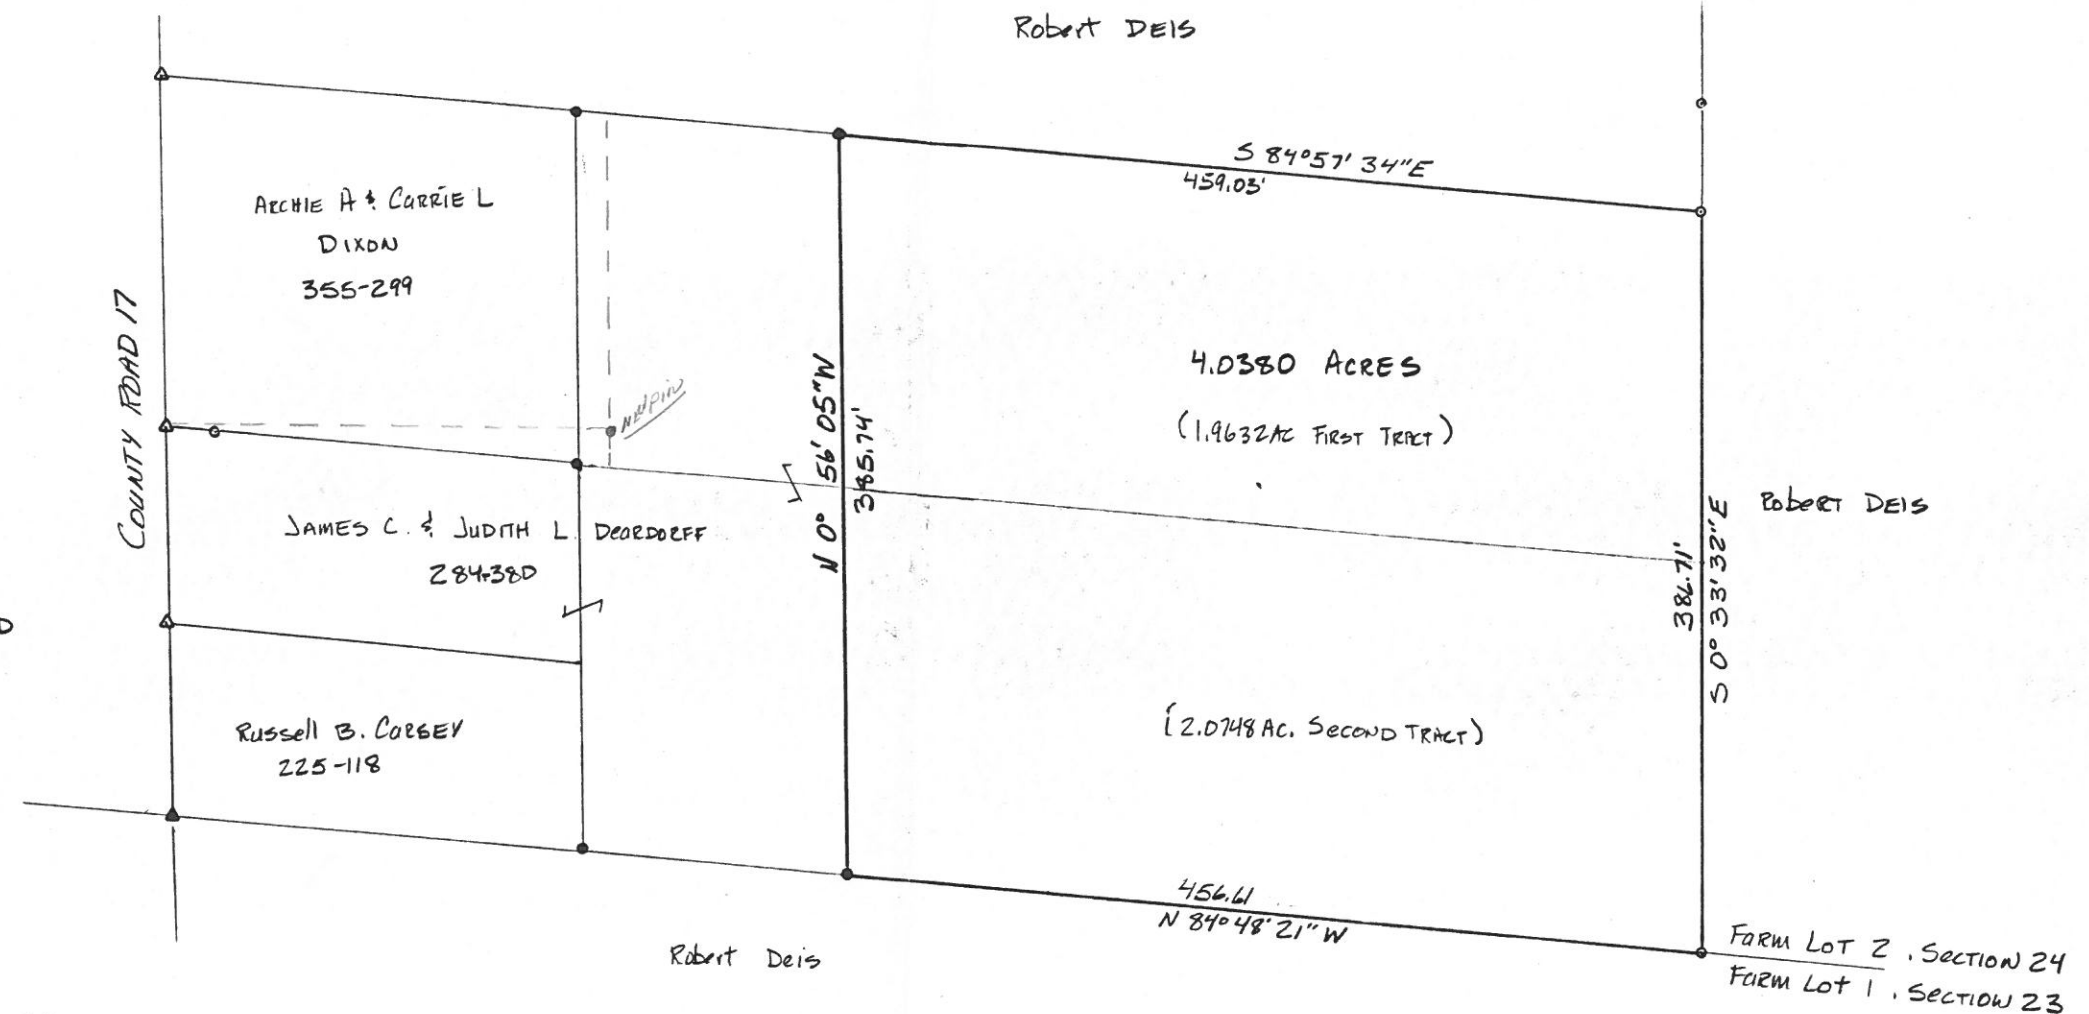

Scale: 1"=100'

- IRON PIN SET
- IRON PIN FOUND
- ▲ RAILROAD SPIKE SET
- △ RAILROAD SPIKE FOUND

SURVEY OF 4.0380 ACRES  
 SITUATED IN FARM LOT 2, SECTION 24  
 TOWN 8, RANGE 14, ALEXANDER TOWNSHIP,  
 ATHENS COUNTY, OHIO

FOR: ROBERT DEIS JAN. 1987

*Gregory K. Wright*  
 REGISTERED SURVEYOR S 65 35