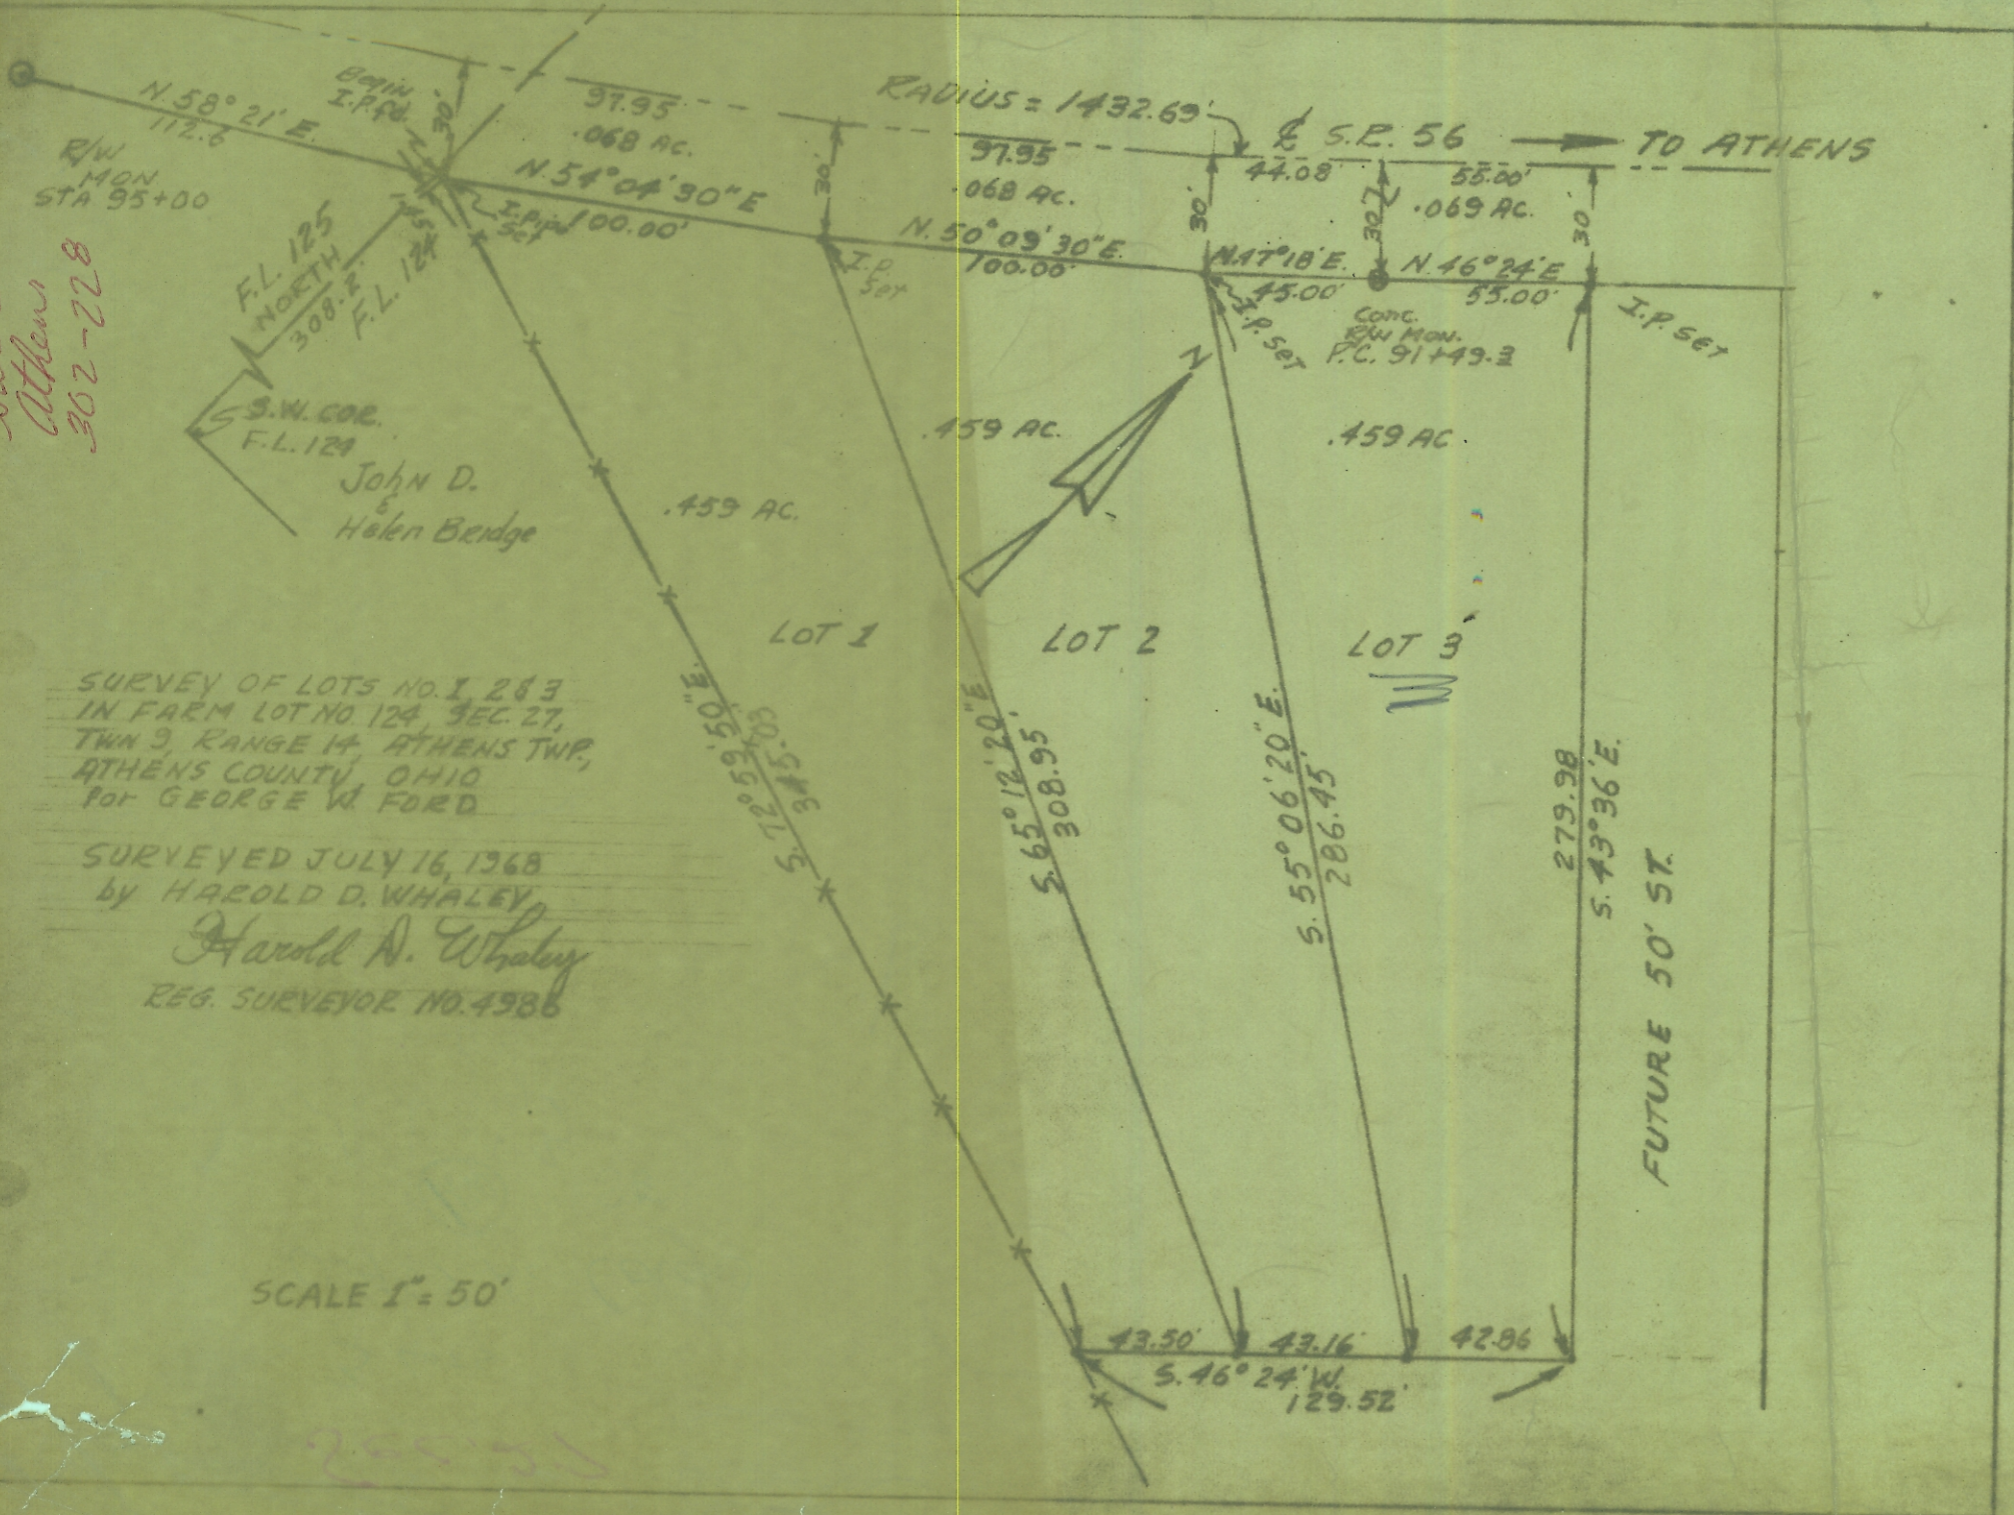

Sec 27
Athens
302-228

SURVEY OF LOTS NO. 1, 2 & 3
IN FARM LOT NO. 124, SEC. 27,
TWN 9, RANGE 14, ATHENS TWP,
ATHENS COUNTY, OHIO
FOR GEORGE W. FORD

SURVEYED JULY 16, 1968
by HAROLD D. WHALEY
Harold A. Whaley
REG. SURVEYOR NO. 4986

SCALE 1" = 50'

200-228