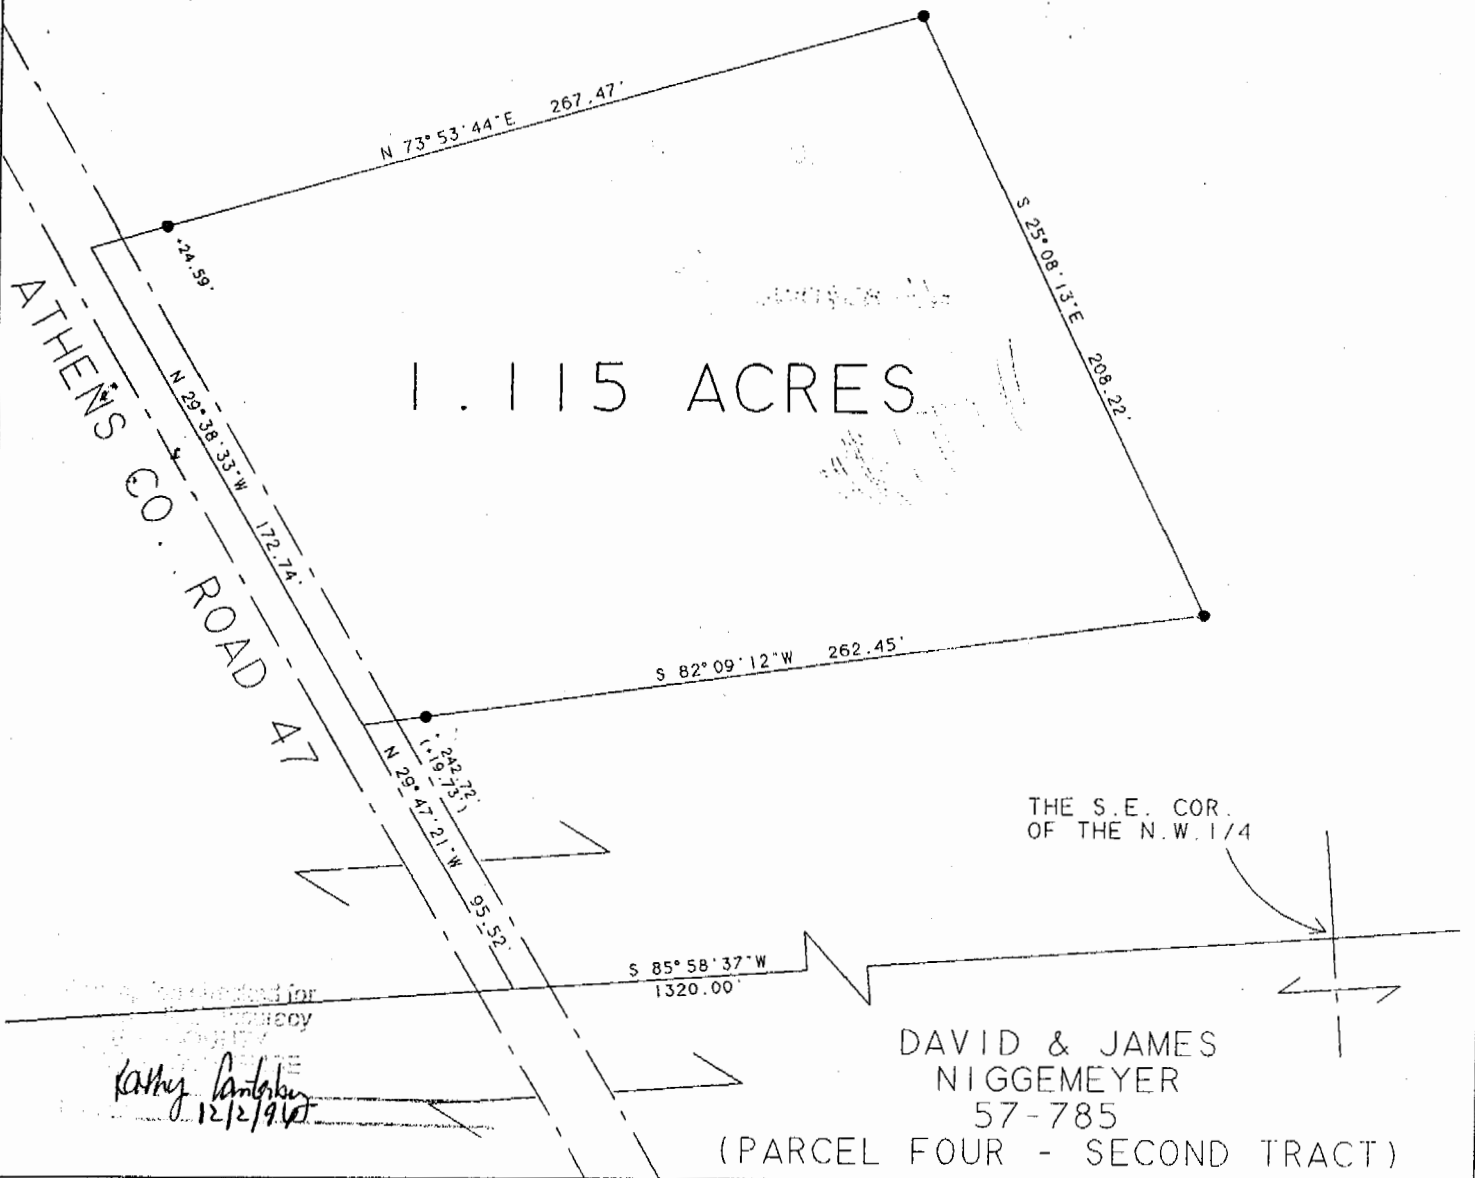

SOUTHEASTERN LAND SURVEYS

LEONARD F. SWOYER
REGISTERED PROFESSIONAL LAND SURVEYOR

3428 Pleasant Hill Road
Athens, Ohio 45701
614/593-8701

DELBERT JOE AND
DONA J. MARX
116-389 O.D.R.
143.63 ACRES

SCALE: 1" = 60'

● IRON PIN SET

Plat of Survey of a 1.15 Acre Tract Scale 1" = 60'

Surveyed for Mr. Joe Marx Date 11/27/96

Subdivision N.W. 1/4

Township Lodi Section 4 Town 4 Range 13

County Athens State Ohio

Leonard F. Swoyer Jr.
Leonard F. Swoyer Jr. Reg. Prof. Land Surveyor No. 6765