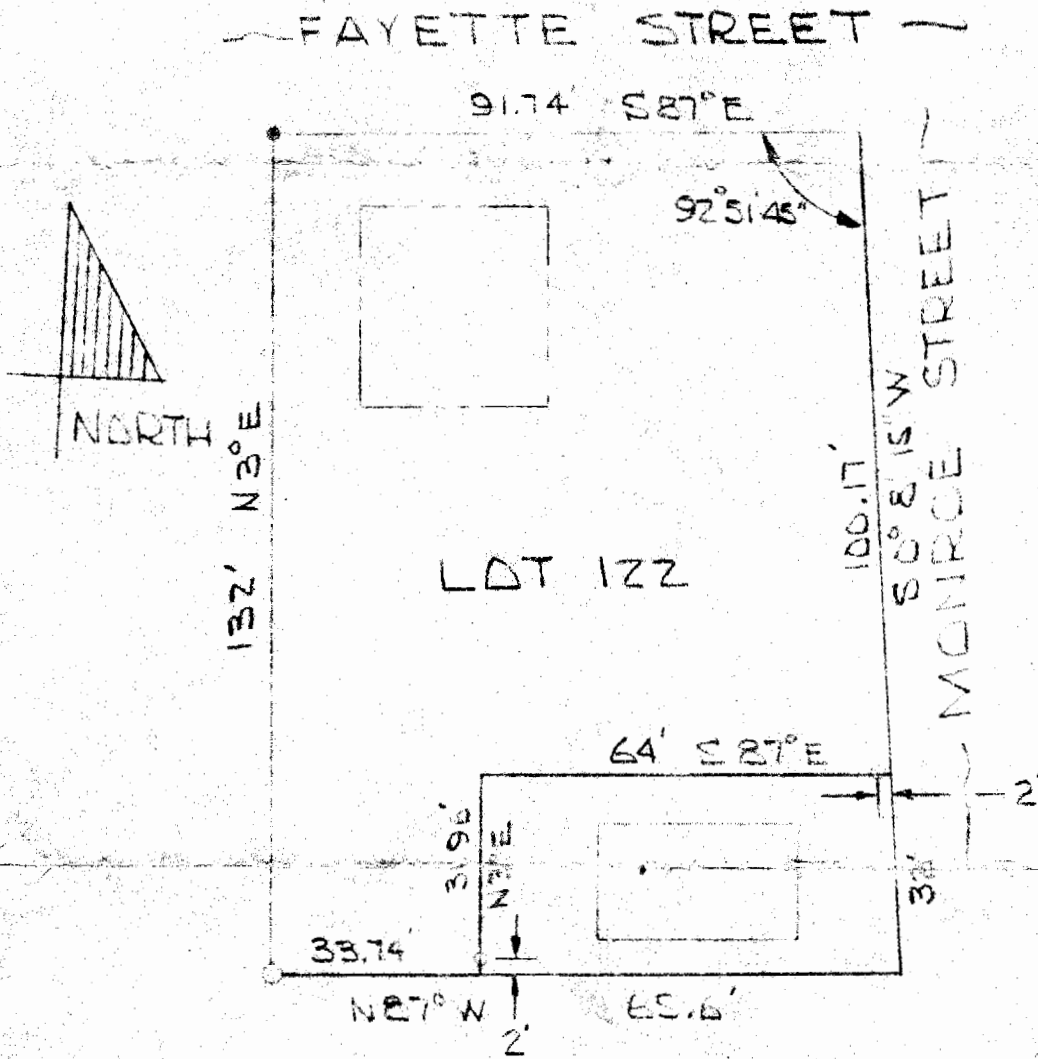

Description: Mary Carmean

Being the Southeast part of in-lot # 122 on the South side of Fayette Street and the West side of Monroe Street in the city of Nelsonville, Athens County, Ohio and further described as follows:

COMMENCING

Beginning at the Northwest corner of in-lot # 122, thence S 87° E 91.74 ft., thence S 0° 8' 15" W 100.17 ft. to actual point of beginning of the above described property; thence continuing S 0° 8' 15" W 32 ft., thence N 87° W 65.6 ft., thence N 3° E 31.96 ft. passing an iron pin at 2 ft., thence S 87° E 61 ft. passing an iron pin at 62' to the point of beginning containing .047 acres, more or less.

Reference to in-lot # 122 may be found on the original recorded plat of the village (now city) of Nelsonville, Ohio Vol. 136-273.

York  
in lot 122 Nelsonville OH

20

STATE OF OHIO  
COUNTY OF ATHENS  
CITY OF NELSONVILLE

PROPERTY OF MARY CARMEAN

SCALE 1" = 30'-0"

- IRON PIN
- NAIL

*[Signature]*

21  
YRK 24